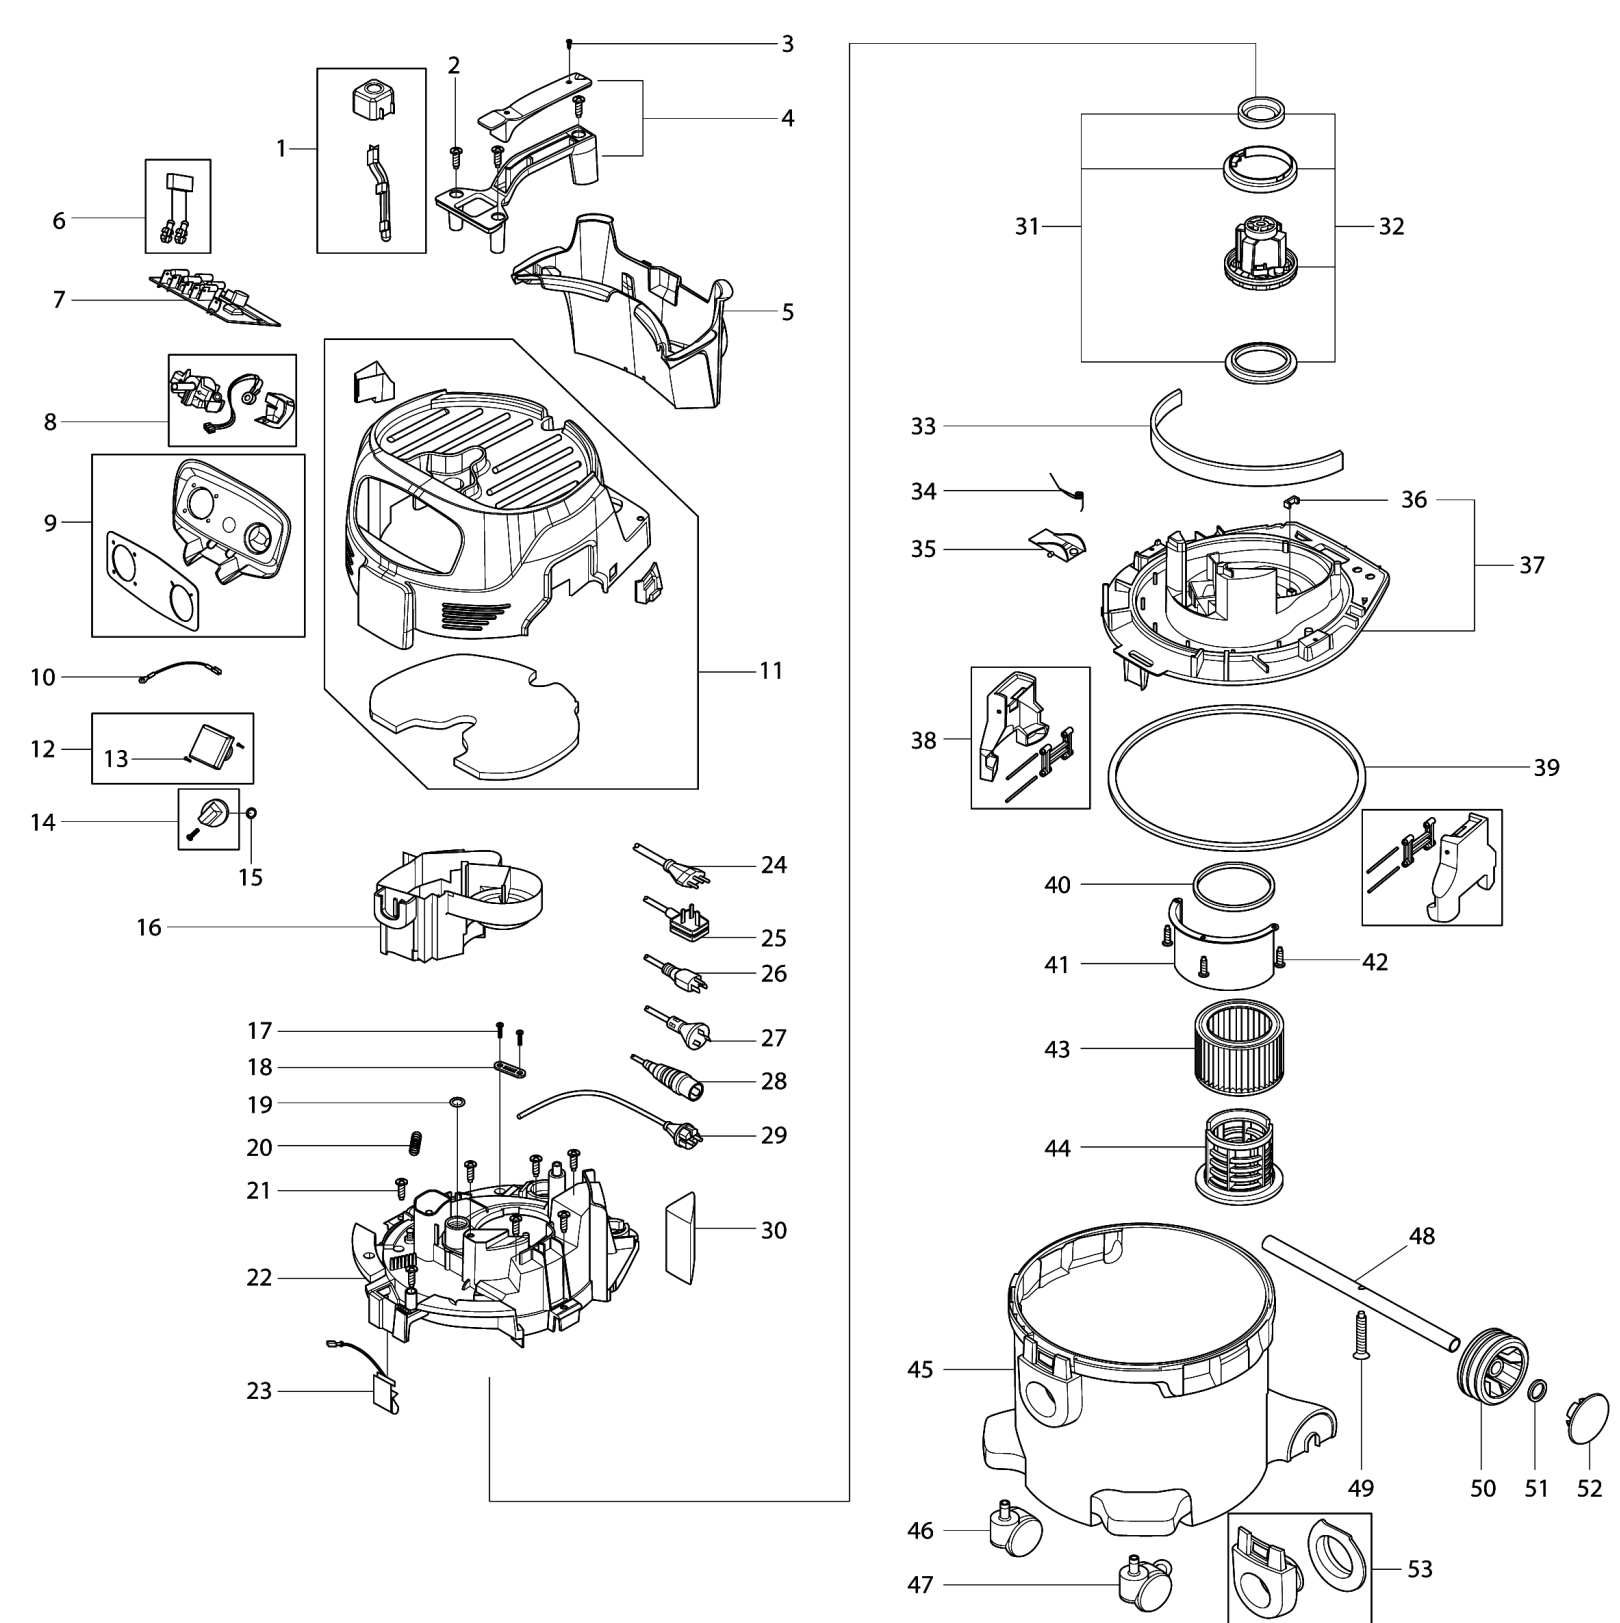

Model No.VC3012L VACUUM CLEANER

Model No.VC3012L VACUUM CLEANER

Артикул	Детали	Описание	Замена	Количество	New/Old	Продажи	Закупка	Примечание
001	W107417282	DEDUSTING KNOB (BLUE) WITH ROD		1				
002	W302004029	SCREW 5X18 TX20		3				
003	W302004032	SCREW 3,5X18 TX10		2				
004	W302004019	HANDLE (KIT)		1				
005	W302004026	TOOLBOX		1				
006	W107404542	CAPACITOR 0,1		1				
007	W107413467	ELECTRONIC AUTO ON/OFF 220-240		1				
008	W107413449	SWITCH KIT WITH POTENTIOMETER		1				
009	W107417283	SWITCHCASE VC3012L		1				
010	W107400264	WIRE 1SQX150 GR/YE		1				
011	W107417284	COVER MAKITA VC3012L/M (KIT)		1				
012	W302004034	SOCKET *EU* - CEE7/4		1				
D10		INC. 13						
013	W302004032	SCREW 3,5X18 TX10		2				
014	W909100222	SWITCH KNOB MAKITA BLUE		1				
015	W9868	O-RING 10x2,5 NBR70		1				
016	W302004015	AIRFLOW CHANNEL		1				
017	W302004032	SCREW 3,5X18 TX10		2				
018	W302004030	STRAP FOR CORD		1				
019	W302004061	O-RING 25X2 NBR70		1				
020	W302004031	TERMINAL STRIP 6-POL 16A		1				
021	W302004029	SCREW 5X18 TX20		7				
022	W302004009	CLAMPING PLATE MAKITA VC3012		1				
023	W302004023	CONTACT SPRING WITH WIRE		1				
029	W107400573	POWER CORD EU		1				
030	W302004045	SOUND ABSORBER FOR AIR OUTLET		1				
031	W302003385	ELASTIC SUSPENSION (KIT)		1				
032	W302003384	TURBINE 1200W 220-240V (KIT)		1				
033	W302004010	SOUND ABSORBER FOR BASE PLATE		1				
034	W909100083	TORSION SPRING		1				
035	W302000344	FLAP FOR FILTER CLEANING		1				
036	W107401937	PLUG FOR BASE PLATE		1				
037	W302004007	BASE PLATE VC3012		1				
038	W107400301	CONTAINER CLAMP		1	*			
038-1	W107400301	CONTAINER CLAMP	O	2				
039	W107400056	GASKET FOR CONTAINER		1				
040	W302000460	SEALING RING FOR FILTER		1				
041	W302004016	DEFLECTOR PLATE		1				
042	W302004029	SCREW 5X18 TX20		3				
043	P-70219	Фильтр для VC2010L		1				
044	W107402646	KIT FILTER SUPPORT CAGE +FLOAT		1				
045	W107417285	CONTAINER MAKITA VC3012L/M		1				
046	W46298	CASTOR 60		1				
047	W302000557	CASTOR 60 WITH BRAKE		1				
048	W302004022	WHEEL AXLE		1				
049	W107400063	SCREW 5X35		1				
050	W302000465	WHEEL 100		2				
051	W47302	CLAMPING RING FOR WHEEL		2				
052	W107417286	WHEEL CAP MAKITA BLUE		2				
053	W107402742	FITTING WITH CLAMPING PLATE		1				
054	P-70437	EXTEN. TUBES 36X505(SET 2)		1				
055	W302004027	TUBE HOLDER-HOOK (KIT)		1				
056	W302004018	TUBE HOLDER-SNAP (KIT)		1				
057	W6084	Насадка для VC2010L		1				
058	W14682	TOOL NOZZLE 32/TOOL ADAPTER		1	*			
058-1	W107418688	TOOL ADAPTER 38	<	1				
059	P-70346	CURVED HAND TUBE INOX		1				
060	P-70378	TOOL ADAPTER 27 QUICKSYSTEM		1				
061	W46947	HOSE CONNECTOR FOR CLICK SYSTE		1	*			
061-1	W107417866	HOSE CONNECTOR CLICK SYSTEM 32	O	1				
062	W30928	HOSE SLEEVE 32/50 AS		1				
063	W107417287	SUCTION HOSE 32MMx4M BLACK AS		1				
064	P-81789	FLOOR NOZZLE D36X300 WET/DRY		1				
065	P-70219	Фильтр для VC2010L		1	*			
065-1	P-70194	FILTERBAG 446L(SET 5) PAPER	X	1	*			
065-2	P-84078	FLEECE FILTER BAG VC3012(5PCS)	O	1				
066	P-84084	SUCTION HOSE 32MMx4M BLK AS CPL		1				
D10		INC. 61-63						
A01	W107418678	TOOL ADAPTOR 22 REGULATION		1				