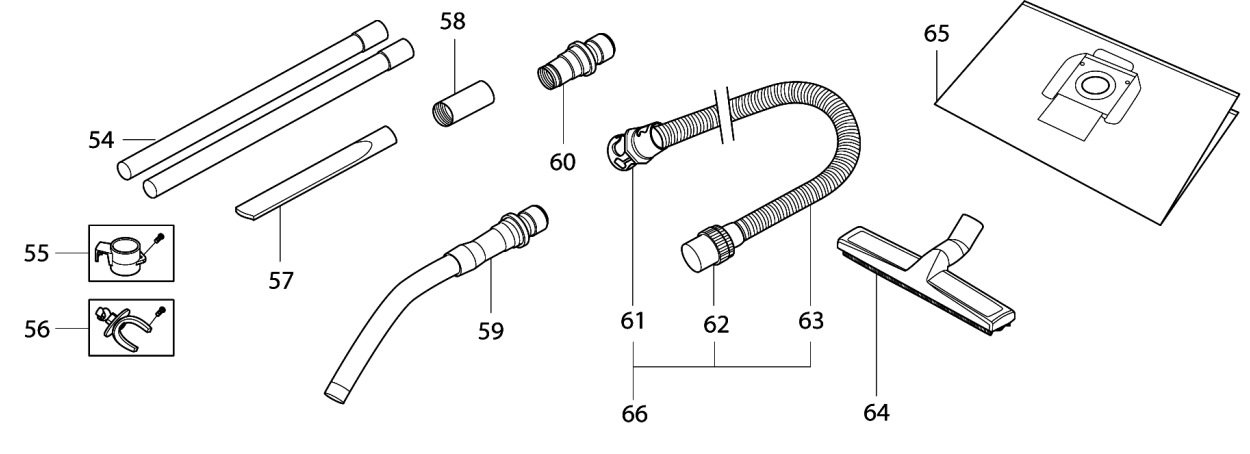

Model No.VC3012L VACUUM CLEANER

Model No.VC3012L VACUUM CLEANER

Артикул	Детали	Описание	Замена	Количество	New/Old	Продажи	Закупка	Примечание
001	W107417282	DEDUSTING KNOB (BLUE) WITH ROD		1				
002	W302004029	SCREW 5X18 TX20		3				
003	W302004032	SCREW 3,5X18 TX10		2				
004	W302004019	HANDLE (KIT)		1				
005	W302004026	TOOLBOX		1				
006	W107404542	CAPACITOR 0,1		1				
007	W107413467	ELECTRONIC AUTO ON/OFF 220-240		1				
008	W107413449	SWITCH KIT WITH POTENTIOMETER		1				
009	W107417283	SWITCHCASE VC3012L		1				
010	W107400264	WIRE 1SQX150 GR/YE		1				
011	W107417284	COVER MAKITA VC3012L/M (KIT)		1				
012	W302004034	SOCKET *EU* - CEE7/4		1				
D10		INC. 13						
013	W302004032	SCREW 3,5X18 TX10		2				
014	W909100222	SWITCH KNOB MAKITA BLUE		1				
015	W9868	O-RING 10x2,5 NBR70		1				
016	W302004015	AIRFLOW CHANNEL		1				
017	W302004032	SCREW 3,5X18 TX10		2				
018	W302004030	STRAP FOR CORD		1				
019	W302004061	O-RING 25X2 NBR70		1				
020	W302004031	TERMINAL STRIP 6-POL 16A		1				
021	W302004029	SCREW 5X18 TX20		7				
022	W302004009	CLAMPING PLATE MAKITA VC3012		1				
023	W302004023	CONTACT SPRING WITH WIRE		1				
029	W107400573	POWER CORD EU		1				
030	W302004045	SOUND ABSORBER FOR AIR OUTLET		1				
031	W302003385	ELASTIC SUSPENSION (KIT)		1				
032	W302003384	TURBINE 1200W 220-240V (KIT)		1				
033	W302004010	SOUND ABSORBER FOR BASE PLATE		1				
034	W909100083	TORSION SPRING		1				
035	W302000344	FLAP FOR FILTER CLEANING		1				
036	W107401937	PLUG FOR BASE PLATE		1				
037	W302004007	BASE PLATE VC3012		1				
038	W107400301	CONTAINER CLAMP		1	*			
038-1	W107400301	CONTAINER CLAMP	O	2				
039	W107400056	GASKET FOR CONTAINER		1				
040	W302000460	SEALING RING FOR FILTER		1				
041	W302004016	DEFLECTOR PLATE		1				
042	W302004029	SCREW 5X18 TX20		3				
043	P-70219	Фильтр для VC2010L		1				
044	W107402646	KIT FILTER SUPPORT CAGE +FLOAT		1				
045	W107417285	CONTAINER MAKITA VC3012L/M		1				
046	W46298	CASTOR 60		1				
047	W302000557	CASTOR 60 WITH BRAKE		1				
048	W302004022	WHEEL AXLE		1				
049	W107400063	SCREW 5X35		1				
050	W302000465	WHEEL 100		2				
051	W47302	CLAMPING RING FOR WHEEL		2				
052	W107417286	WHEEL CAP MAKITA BLUE		2				
053	W107402742	FITTING WITH CLAMPING PLATE		1				
054	P-70437	EXTEN. TUBES 36X505(SET 2)		1				
055	W302004027	TUBE HOLDER-HOOK (KIT)		1				
056	W302004018	TUBE HOLDER-SNAP (KIT)		1				
057	W6084	Насадка для VC2010L		1				
058	W14682	TOOL NOZZLE 32/TOOL ADAPTER		1	*			
058-1	W107418688	TOOL ADAPTER 38	<	1				
059	P-70346	CURVED HAND TUBE INOX		1				
060	P-70378	TOOL ADAPTER 27 QUICKSYSTEM		1				
061	W46947	HOSE CONNECTOR FOR CLICK SYSTE		1	*			
061-1	W107417866	HOSE CONNECTOR CLICK SYSTEM 32	O	1				
062	W30928	HOSE SLEEVE 32/50 AS		1				
063	W107417287	SUCTION HOSE 32MMx4M BLACK AS		1				
064	P-81789	FLOOR NOZZLE D36X300 WET/DRY		1				
065	P-70219	Фильтр для VC2010L		1	*			
065-1	P-70194	FILTERBAG 446L(SET 5) PAPER	X	1	*			
065-2	P-84078	FLEECE FILTER BAG VC3012(5PCS)	O	1				
066	P-84084	SUCTION HOSE 32MMx4M BLK AS CPL		1				
D10		INC. 61-63						
A01	W107418678	TOOL ADAPTOR 22 REGULATION		1				