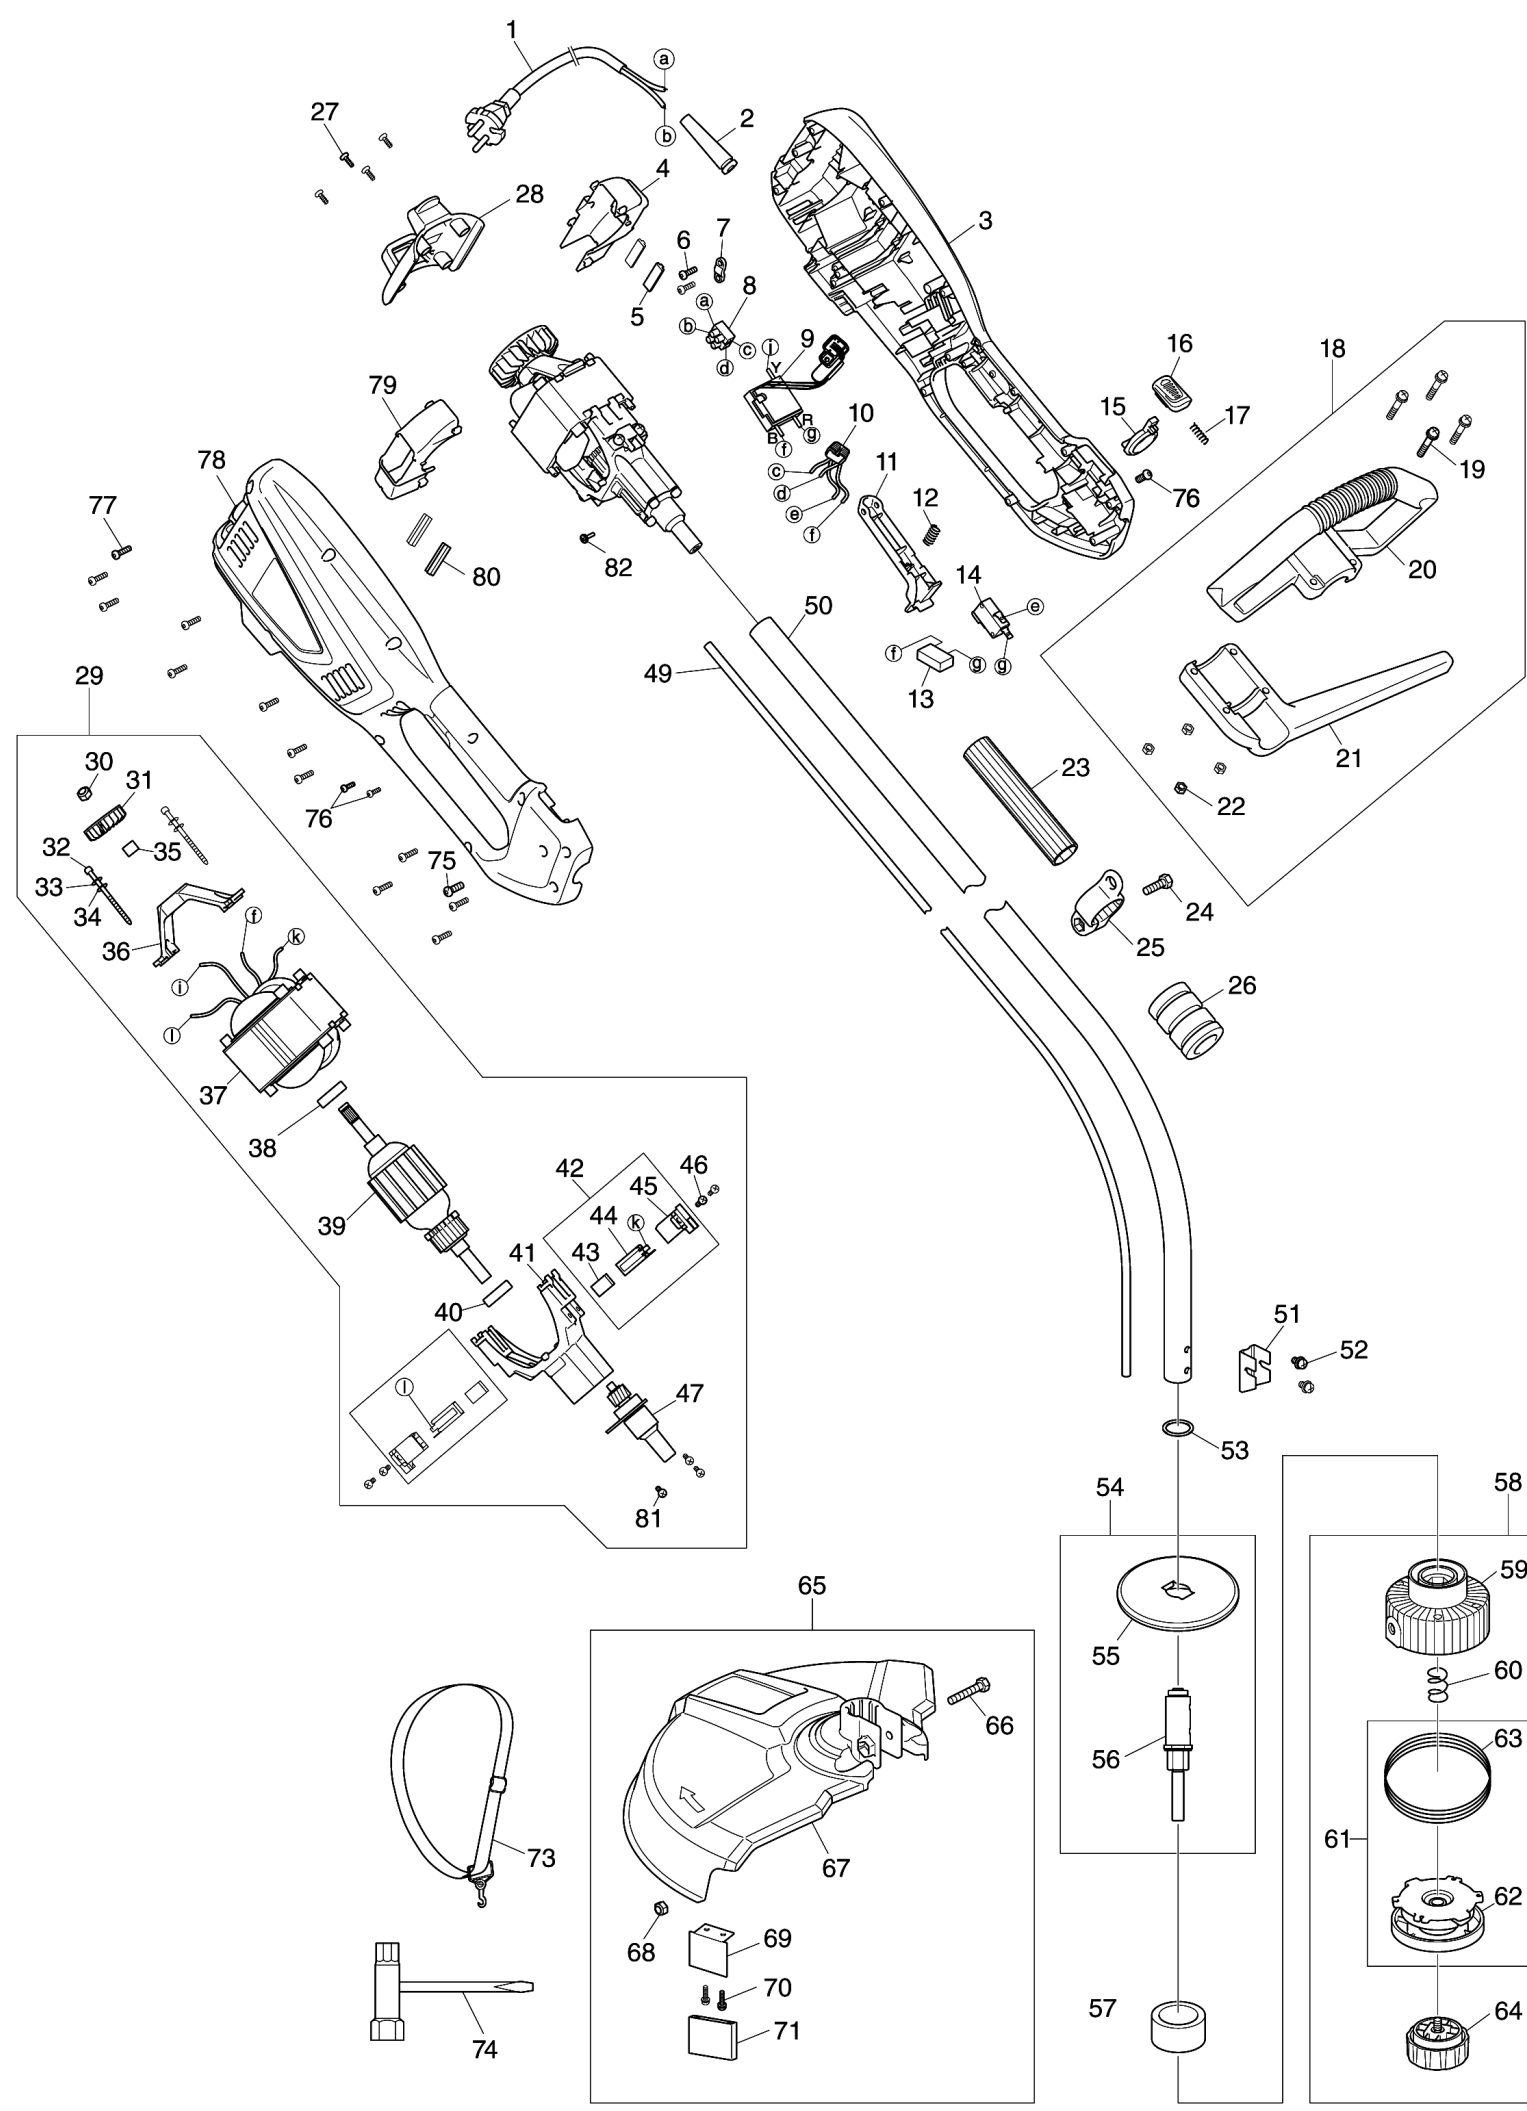

Model No.UR3500 ELECTRIC GRASS TRIMMER

Model No.UR3500 ELECTRIC GRASS TRIMMER

Артикул	Детали	Описание	Замена	Количество	New/Old	Продажи	Закупка	Примечание
001	YA00000497	POWER CORD & PLUG		1				
002	YA00000516	CORD PROTECTOR		1				
003	YA00000559	LEFT HOUSING		1	*			
003-1	YA00000617	HOUSING ASSEMBLY	S	1				
D10		INC. 78						
004	YA00000562	LEFT VOLUTE CASE		1				
005	YA00000514	RUBBER PAD		2				
006	YA00000456	SELF TAPPING SCREW		2	*			
006-1	YA00000618	TAPPING SCREW ST4X14	O	2				
007	YA00000547	CABLE PRESS BOARD		1				
008	YA00000501	TERMINAL SET		2				
009	YA00000500	CONTROL PCB		1				
010	YA00000499	INDUCTANCE		1				
011	YA00000554	SWITCH TRIGGER		1				
012	YA00000513	SPRING		1				
013	YA00000498	CAPACITOR		1				
014	YA00000555	SWITCH		1				
015	YA00000539	SPACING COLLAR		1				
016	YA00000525	PUSH BUTTON		1				
017	YA00000511	COMPRESSION SPRING		1				
018	YA00000494	AUX.HANDLE ASS'Y		1				
D10		INC. 19-22						
019	YA00000445	BARREL SHAPED HEAD SCREW		4	*			
019-1	YA00000621	NYLOC SCREW	O	4				
020	YA00000564	AUX HANDLE COVER		1				
021	YA00000563	AUX HANDLE SUPPORT		1				
022	YA00000462	HEXAGONAL LOCKING NUT		4	*			
022-1	YA00000622	SELF-LOCKING NUT M5	O	4				
023	YA00000522	INSULATING COVER		1				
024	YA00000449	BARREL SHAPED HEAD SCREW		1	*			
024-1	YA00000711	BARREL SHAPED HEAD SCREW	O	1				
025	YA00000541	SHOULDER BELT RING		1				
026	YA00000521	RUBBER COVER		1				
027	YA00000453	SELF-TAPPING SCREW		4	*			
027-1	YA00000625	SELF TAPPING SCREW	O	4				
028	YA00000560	REAR COVER		1				
029	YA00000492	MOTOR ASS'Y		1				
D10		INC. 30-41,43-47, 81						
030	YA00000463	ANTI-LOOSE NUT		1				
031	YA00000507	IMPELLER		1				
032	YA00000538	STATOR SCREW		2	*			
032-1	YA00000722	STATOR SCREW	O	2				
033	YA00000523	SPRING WASHER		2				
034	YA00000524	FLAT WASHER		2				
035	YA00000531	AXLE SLEEVE		1				
036	YA00000526	REAR BRACKET		1				
037	YA00000506	STATOR ASS'Y		1	*			
037-1	YA00000506	STATOR ASS'Y	O	1				
038	YA00000431	608 BEARING		1				
039	YA00000509	ARMATURE ASS'Y		1				
040	YA00000430	BEARING		1				
041	YA00000484	FRONT SUPPORT ASS'Y		1				
042	YA00000489	CARBON BRUSH ASS'Y		2				
D10		INC. 43-45						
043	YA00000504	CARBON BRUSH		1				
044	YA00000502	COPPER BRUSH HOLDER		1				
045	YA00000503	BRUSH HOLDER BRACKET		1				
046	YA00000455	3 IN 1 SCREW		4	*			
046-1	YA00000630	PAN HEAD SCREW M4X12 WITH WR	O	4				
047	YA00000483	SHAFT ASS'Y		1				
049	YA00000551	FLEXIBLE SHAFT		1				
050	YA00000495	TUBE ASS'Y		1				
051	YA00000527	FIXING FRAME		1				
052	YA00000447	3 IN 1 MACHINE SCREW		2	*			
052-1	YA00000709	3 IN 1 MACHINE SCREW	O	2				
053	YA00000534	SEALING RING		1				
054	YA00000485	OUTPUT SHAFT ASS'Y		1				
D10		INC. 55-56						
055	YA00000432	SAFETY GUARD		1				
056	YA00000482	SHAFT JOINT ASS'Y		1				
057	YA00000568	DUST PROOF RING		1				
058	YA00000474	SPOOL ASS'Y		1				
D10		INC. 59-60,62-64						
059	YA00000488	SPOOL BASE ASS'Y		1				
060	YA00000512	COMPRESSION SPRING		1				
061	YA00000475	WINDING BASE ASS'Y		1				
D10		INC. 62-63						
062	YA00000476	SPOOL COVER ASS'Y		1				
063	YA00000436	NYLON LINE		1				
064	YA00000486	KNOB ASS'Y		1				
065	YA00000491	SAFETY GUARD ASS'Y		1				
D10		INC. 66-71						
066	YA00000448	BARREL SHAPED HEAD SCREW		1	*			
066-1	YA00000654	BOLT M6X35	O	1				
067	YA00000544	SAFETY GUARD		1				
068	YA00000463	ANTI-LOOSE NUT		1				
069	YA00000529	BLADE		1				
070	YA00000457	SELF-TAPPING SCREW		2	*			
070-1	YA00000655	TRUSS HEAD TAPPING SCREW 4X12	O	2				
071	YA00000518	BLADE COVER		1				
072	YA00000493	ACCESSORY		1	*			
D10		INC. 73,74						
073	YA00000435	SHOULDER BELT		1				
074	YA00000437	SPANNER		1				
075	YA00000451	SCREW		2	*			
075-1	YA00000640	SCREW M5X10	O	2				
076	YA00000454	SELF-TAPPING SCREW		2	*			
076-1	YA00000641	SELF TAPPING SCREW	O	2				
077	YA00000452	SELF-TAPPING SCREW		12	*			
077-1	YA00000656	SELF TAPPING SCREW ST4.2	O	12				
078	YA00000558	RIGHT HOUSING		1	*			
078-1	YA00000617	HOUSING ASSEMBLY	S	1				
D10		INC. 3						
079	YA00000561	RIGHT VOLUTE HOUSING		1				
080	YA00000514	RUBBER PAD		2				
081	YA00000455	3 IN 1 SCREW		3	*			
081-1	YA00000630	PAN HEAD SCREW M4X12 WITH WR	O	3				