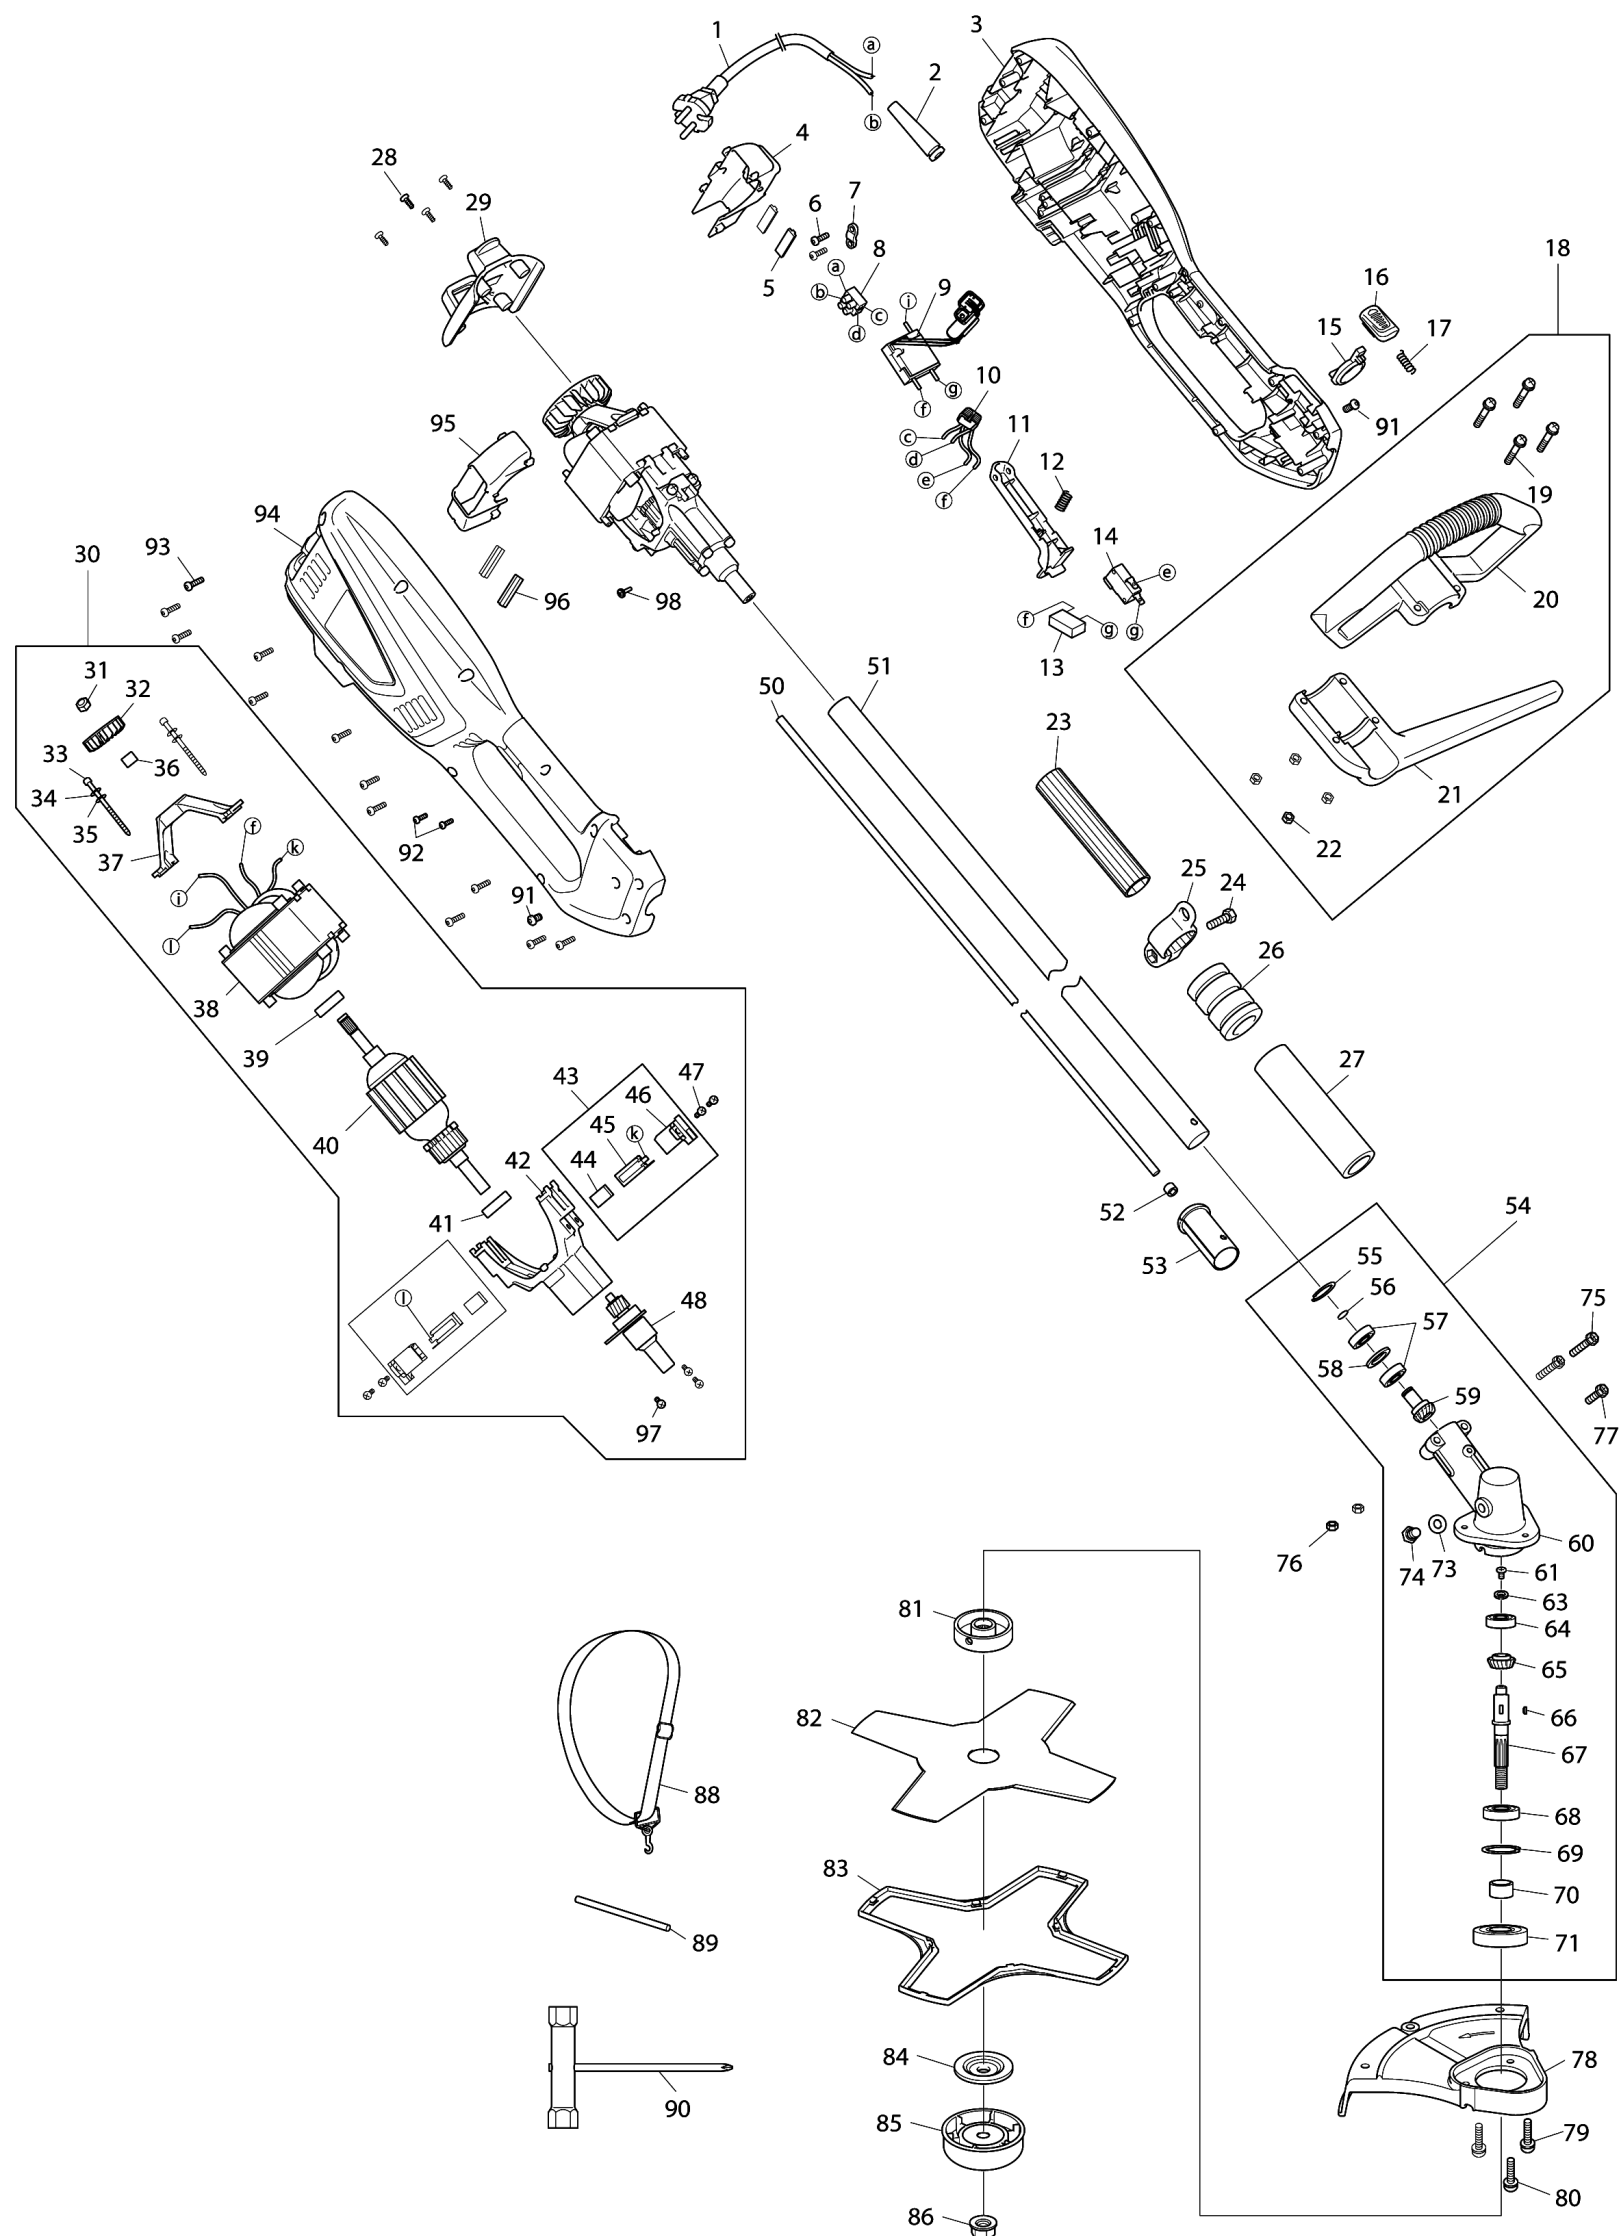

Model No.UR2300 ELECTRIC GRASS TRIMMER

Model No.UR2300 ELECTRIC GRASS TRIMMER

Артикул	Детали	Описание	Замена	Количество	New/Old	Продажи	Закупка	Примечание
001	YA00000497	POWER CORD & PLUG		1				
002	YA00000516	CORD PROTECTOR		1				
003	YA00000559	LEFT HOUSING		1	*			
003-1	YA00000617	HOUSING ASSEMBLY	S	1				
D10		INC. 94						
004	YA00000562	LEFT VOLUTE CASE		1				
005	YA00000514	RUBBER PAD		2				
006	YA00000456	SELF TAPPING SCREW		2	*			
006-1	YA00000618	TAPPING SCREW ST4X14	O	2				
007	YA00000547	CABLE PRESS BOARD		1				
008	YA00000501	TERMINAL SET		2				
009	YA00000500	CONTROL PCB		1				
010	YA00000499	INDUCTANCE		1				
011	YA00000554	SWITCH TRIGGER		1				
012	YA00000513	SPRING		1				
013	YA00000498	CAPACITOR		1				
014	YA00000555	SWITCH		1				
015	YA00000539	SPACING COLLAR		1				
016	YA00000525	PUSH BUTTON		1				
017	YA00000511	COMPRESSION SPRING		1				
018	YA00000494	AUX.HANDLE ASS'Y		1				
D10		INC. 19-22						
019	YA00000445	BARREL SHAPED HEAD SCREW		4	*			
019-1	YA00000621	NYLOC SCREW	O	4				
020	YA00000564	AUX.HANDLE COVER		1				
021	YA00000563	AUX.HANDLE SUPPORT		1				
022	YA00000462	HEXAGONAL LOCKING NUT		4	*			
022-1	YA00000622	SELF-LOCKING NUT M5	O	4				
023	YA00000522	INSULATING COVER		1				
024	YA00000449	BARREL SHAPED HEAD SCREW		1	*			
024-1	YA00000711	BARREL SHAPED HEAD SCREW	O	1				
025	YA00000541	SHOULDER BELT RING		1				
026	YA00000521	RUBBER COVER		1				
027	YA00000517	FOAM GRIP		1				
028	YA00000453	SELF-TAPPING SCREW		4	*			
028-1	YA00000625	SELF TAPPING SCREW	O	4				
029	YA00000560	REAR COVER		1				
030	YA00000490	MOTOR ASS'Y		1				
D10		INC. 31-42,44-48, 97						
031	YA00000463	ANTI-LOOSE NUT		1				
032	YA00000507	IMPELLER		1				
033	YA00000538	STATOR SCREW		2	*			
033-1	YA00000722	STATOR SCREW	O	2				
034	YA00000523	SPRING WASHER		2				
035	YA00000524	FLAT WASHER		2				
036	YA00000531	AXLE SLEEVE		1				
037	YA00000526	REAR BRACKET		1				
038	YA00000505	STATOR ASS'Y		1				
039	YA00000431	608 BEARING		1				
040	YA00000508	ARMATURE ASS'Y		1				
041	YA00000430	BEARING		1				
042	YA00000484	FRONT SUPPORT ASS'Y		1				
043	YA00000489	CARBON BRUSH ASS'Y		2				
D10		INC. 44-46						
044	YA00000504	CARBON BRUSH		1				
045	YA00000502	COPPER BRUSH HOLDER		1				
046	YA00000503	BRUSH HOLDER BRACKET		1				
047	YA00000455	3 IN 1 SCREW		4	*			
047-1	YA00000630	PAN HEAD SCREW M4X12 WITH WR	O	4				
048	YA00000483	SHAFT ASS'Y		1				
050	YA00000550	FLEXIBLE SHAFT		1				
051	YA00000481	TUBE ASS'Y		1				
052	YA00000528	FLEXIBLE SHAFT CLIP		1				
053	YA00000553	CONNECTOR		1				
054	YA00000480	GEAR BOX ASS'Y		1				
D10		INC. 55-61, 63-71, 73-74						
055	YA00000468	RETAINING COLLAR		1				
056	YA00000434	C SHAPE RETAINING COLLAR		1				
057	YA00000471	6900 BEARING		2				
058	YA00000440	WASHER		1				
059	YA00000442	BEVEL GEAR		1				
060	YA00000548	GEAR BOX		1				
061	YA00000460	SUNK SCREW		1	*			
061-1	YA00000719	SUNK SCREW	O	1				
063	YA00000542	WASHER		1				
064	YA00000470	629Z BEARING		1				
065	YA00000443	BEVEL GEAR		1				
066	YA00000465	WHITNEY KEY		1				
067	YA00000552	OUTPUT SHAFT		1				
068	YA00000469	BEARING 6002-2RS		1				
069	YA00000467	JUMP RING		1				
070	YA00000515	AXLE SLEEVE		1				
071	YA00000441	OIL SEAL		1				
073	YA00000533	SEALING SHEET		1				
074	YA00000459	HEX HEAD SCREW		1				
075	YA00000458	SCREW SET		2				
076	YA00000461	SELF-LOCKING NUT		2				
077	YA00000446	SCREW SET		1				
078	YA00000543	SMALL SAFETY GUARD		1				
079	YA00000537	3 IN 1 ANTI LOOSE SCREW		2	*			
079-1	YA00000631	TAPPING SCREW 4X10	O	2				
080	YA00000444	3 IN 1 ANTI LOOSE SCREW		1	*			
080-1	YA00000632	NYLOC SCREW	O	1				
081	YA00000540	AXLE RING		1				
082	YA00000530	BLADE		1				
083	YA00000520	BLADE COVER		1				
084	168526-9	Чашка в сборе		1	*			
084-1	346084-7	Зажимная шайба	X	1				
085	346084-7	Зажимная шайба		1	*			
085-1	168526-9	Чашка в сборе	X	1				
086	264025-0	Шестигр. Гайка M10-17		1				
087	YA00000433	ACCESSORY		1	*			
D10		INC. 88-90			*			
088	YA00000435	SHOULDER BELT		1				
089	YA00000473	PIN		1				
090	783013-3	Направляющая		1				
091	YA00000451	SCREW		2	*			
091-1	YA00000640	SCREW M5X10	O	2				
092	YA00000454	SELF-TAPPING SCREW		2	*			
092-1	YA00000641	SELF TAPPING SCREW	O	2				
093	YA00000452	SELF-TAPPING SCREW		1	*			
093-1	YA00000656	SELF TAPPING SCREW ST4.2	O	1				
094	YA00000558	RIGHT HOUSING		1	*			
094-1	YA00000617	HOUSING ASSEMBLY	S	1				
D10		INC. 3						
095	YA00000561	RIGHT VOLUTE HOUSING		1				
096	YA00000514	RUBBER PAD		2				
097	YA00000455	3 IN 1 SCREW		3	*			
097-1	YA00000630	PAN HEAD SCREW M4X12 WITH WR	O	3				