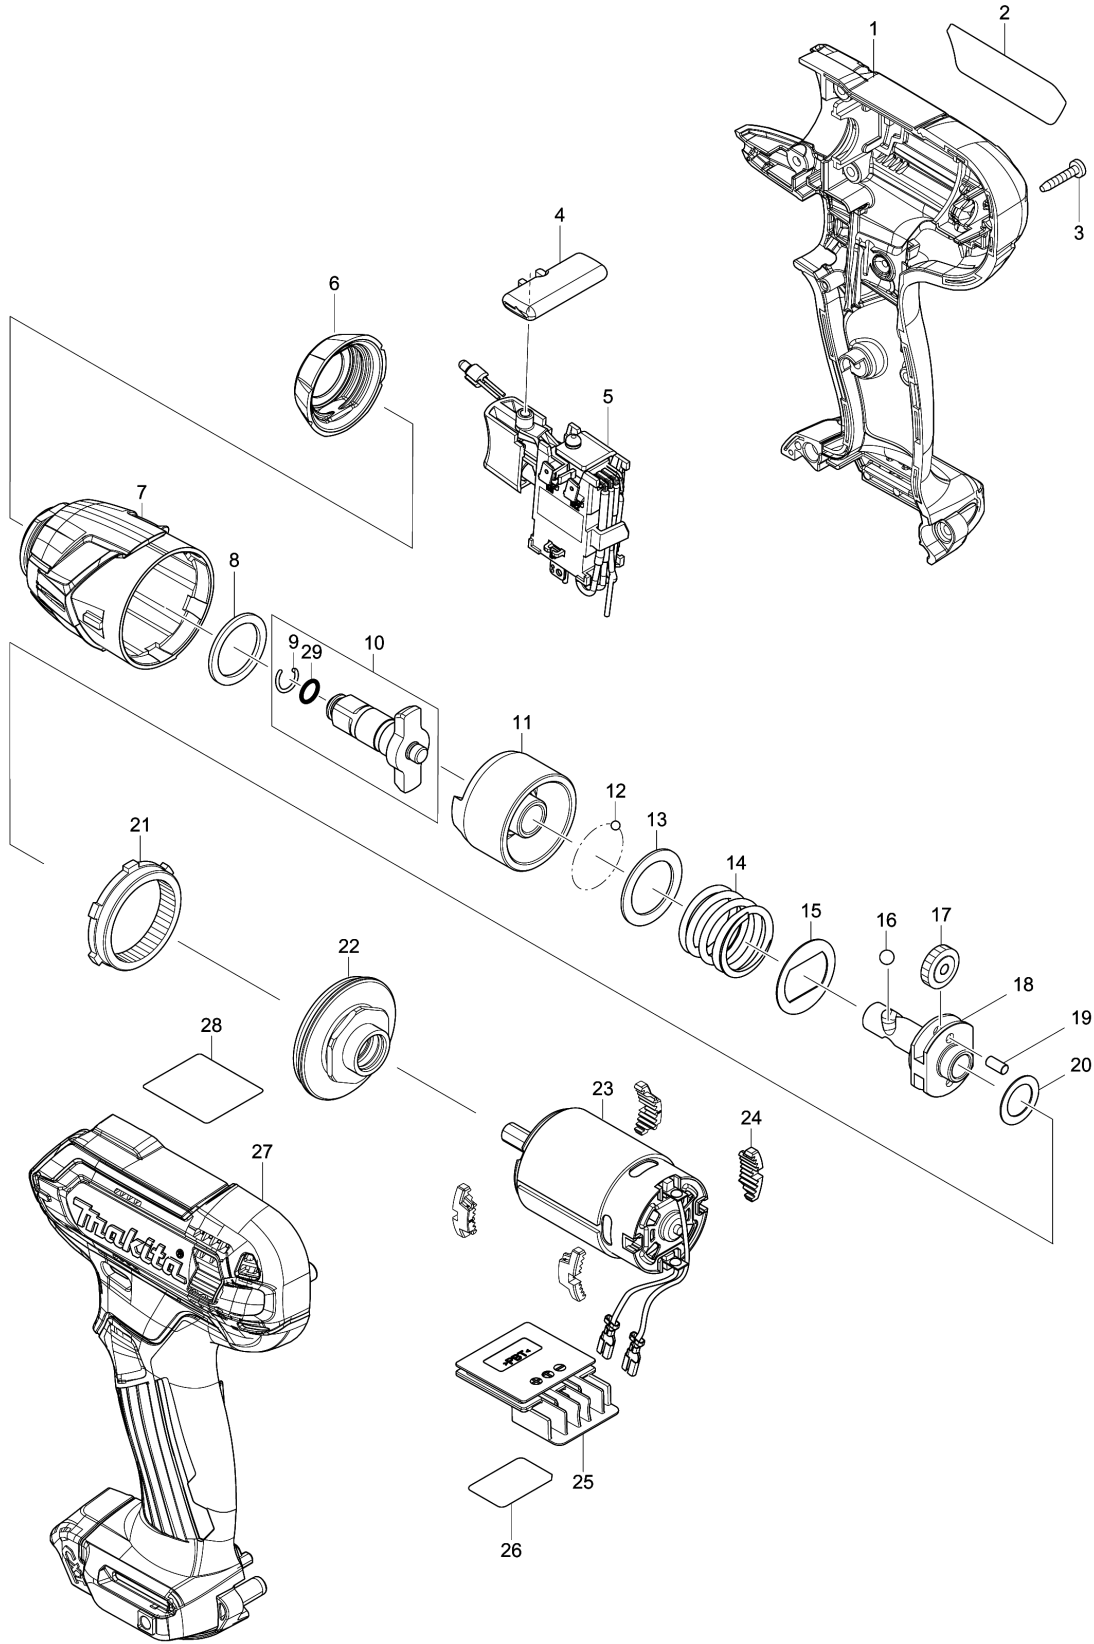

Model No.TW140D CORDLESS IMPACT WRENCH

Model No.TW140D CORDLESS IMPACT WRENCH

Item	Parts No.	Description	I/C	Qty	New/Old	Opt. 1	Opt. 2	Note
001	183J75-5	HOUSING SET		1				
C10	252126-6	HEX. LOCK NUT M4-7		2				
D10		INC. 27						
002	854M38-3	TW140D NAME PLATE		1				
003	266429-2	TAPPING SCREW 3X16		8				
004	456039-5	F/R CHANGE LEVER		1				
005	632M05-6	SWITCH UNIT		1				
C10	620625-0	LED CIRCUIT		1				
006	422228-4	BUMPER		1				
007	140B03-5	HAMMER CASE COMPLETE		1				
008	261140-1	NYLON WASHER 20		1				
009	233943-3	RING SPRING 8		1				
010	135932-3	ANVIL ASS'Y		1				
D10		INC. 9,29						
011	324894-2	HAMMER		1				
012	216019-1	STEEL BALL 3		24				
013	267380-9	FLAT WASHER 20		1				
014	234064-4	COMPRESSION SPRING 21		1				
015	267813-4	WASHER 21		1				
016	216002-8	STEEL BALL 4.8		2				
017	226190-3	SPUR GEAR 18		2				
018	327127-4	SPINDLE		1				
019	268217-3	PIN 3.5		2				
020	253052-2	FLAT WASHER 12		1				
021	226191-1	INTERNAL GEAR 45		1				
022	140B04-3	BEARING BOX COMPLETE		1				
C10	213188-9	O-RING 13		1				
023	632L97-9	MOTOR COMPLETE		1				
024	422273-9	CUSHION		4				
025	644813-5	TERMINAL		1				
026	854M45-6	TW140D SERIAL NO. LABEL		1				
027	183J75-5	HOUSING SET		1				
C10	252126-6	HEX. LOCK NUT M4-7		2				
D10		INC. 1						
029	213960-9	O RING 5		1				
A01	266622-8	+ TRUSS HEAD SCREW M4X12		1				
A02	346909-5	HOOK		1				
A03B	821549-5	CONNECTOR PLASTIC CASE (TYPE1)		1				
C10	453974-8	LATCH		4				
A04B	838312-9	INNER TRAY		1				
A05B	817G45-1	TW140DSAJ INDICATION LABEL		1				

Model No.TW140D CORDLESS IMPACT WRENCH

Item	Parts No.	Description	I/C	Qty	New/Old	Opt. 1	Opt. 2	Note
A06B	817G46-9	TW140DSAJ PLASTIC CASE LABEL		2				
A07B	***DC10SA	DC10SA BATTERY CHARGER		1	*			
D10		COMPO-PARTS			*			
A07-1B	***DC10SB	DC10SB BATTERY CHARGER	<	1				
D10		COMPO-PARTS						
A08B	197396-9	BATTERY BL1021B SET		2	*			
A08-1B	197396-9	BATTERY BL1021B SET	O	2				
A09B	456128-6	BATTERY COVER		1				

Please order the parts with part number.

Print Date 2/9/2020