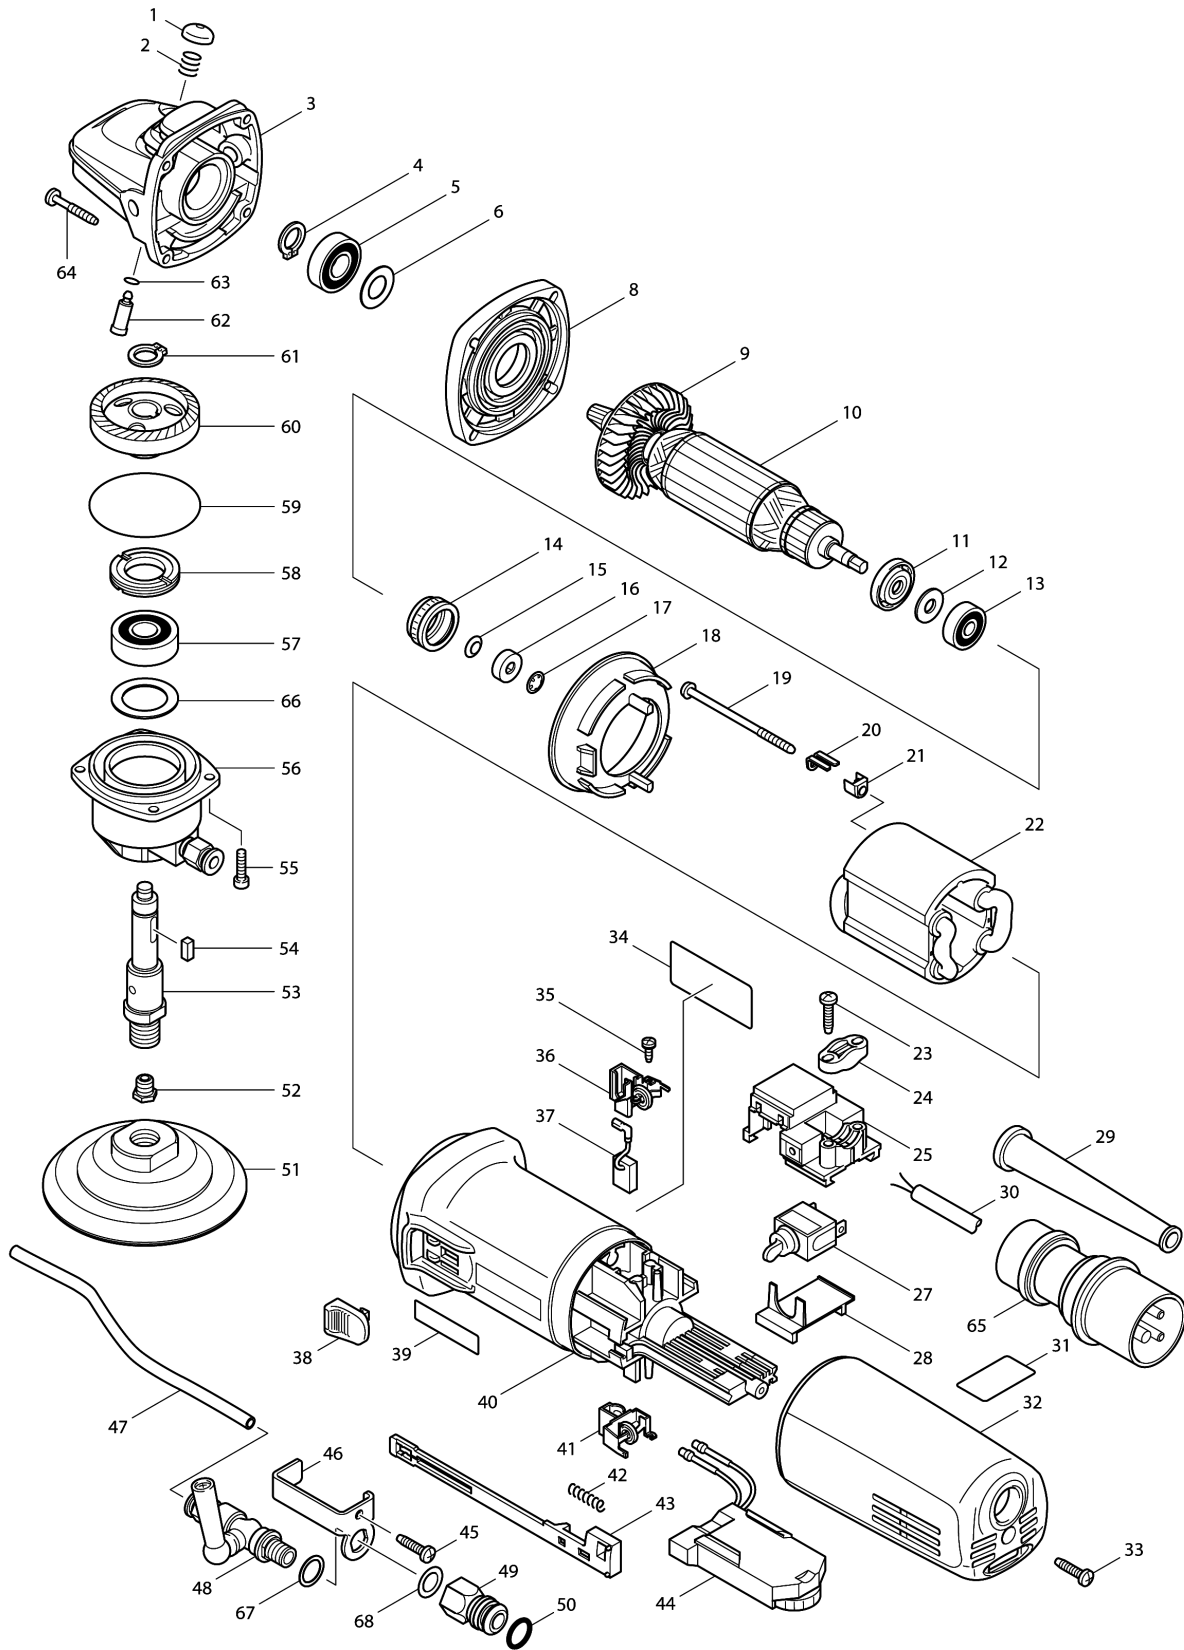

Model No.PW5000CH STONE POLISHER 125MM

Model No.PW5000CH STONE POLISHER 125MM

Item	Parts No.	Description	I/C	Qty	New/Old	Opt. 1	Opt. 2	Note
001	417236-8	PIN CAP		1	*			
001-1	418067-8	PIN CAP	S	1				
002	233072-2	COMPRESSION SPRING 8		1				
003	153718-3	GEAR HOUSING COMPLETE		1	*			
003-1	153488-4	GEAR HOUSING COMPLETE	S	1				
004	961052-5	RETAINING RING S-12		1				
005	210105-0	BALL BEARING 6001LLU		1				
006	253084-9	FLAT WASHER 12		1				
008	317359-1	GEAR HOUSING COVER		1				
009	240033-5	FAN 57		1				
010	515268-0	ARMATURE ASS'Y 220V		1				
D10		INC. 9,11,12,13						
011	681656-4	INSULATION WASHER		1				
012	253823-7	FLAT WASHER 7		1				
013	210027-4	BALL BEARING 627DDW		1				
014	421738-8	LABYRINTH RUBBER RING 22		1				
015	267756-0	WAVE WASHER 6		1				
016	688117-5	MAGNET SLEEVE		1				
017	259039-2	SELF LOCK 6		1				
018	413076-2	BAFFLE PLATE		1				
019	266258-3	TAPPING SCREW 4X70		2				
020	344871-8	RETAINER		2				
021	417237-6	INSULATION COVER		2				
022	626548-0	FIELD 220V		1				
023	265995-6	TAPPING SCREW 4X18		2				
024	687052-4	STRAIN RELIEF		1				
025	632945-0	SWITCH BLOCK		1				
027	651418-4	SWITCH ST115A-40		1				
028	687113-0	COVER		1				
029	682566-8	CORD GUARD 10		1				
030	665937-4	POWER SUPPLY CORD 1.0-2-5.0		1				
031	816398-3	INDICATION LABEL		1				
032	418453-3	REAR COVER		1				
033	265995-6	TAPPING SCREW 4X18		1				
035	266256-7	TAPPING SCREW PT3X10		4				
036	643765-7	BRUSH HOLDER		1				
037	191978-9	A.C. CARBON BRUSH CB-318		1				
038	417813-6	SWITCH KNOB		1				
039	819080-3	MAKITA LABEL		1	*			
040	183740-6	MOTOR HOUSING		1	*			
D10		INC. 39			*			
040-1	418512-3	MOTOR HOUSING	<	1				

Please order the parts with part number.

Print Date 31/3/2020