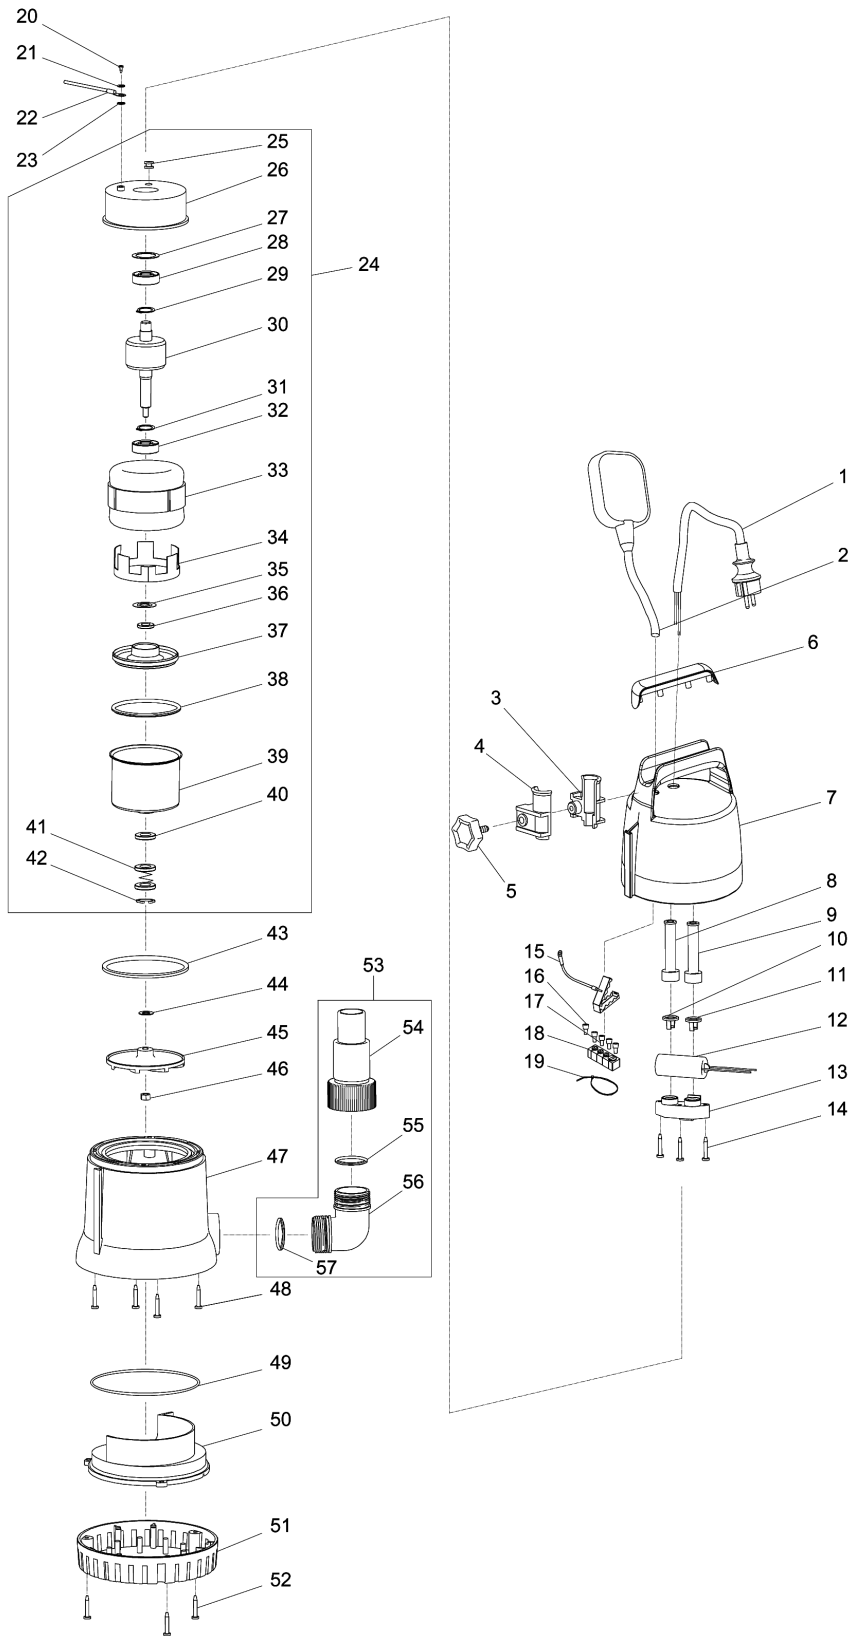

Model No.PF0800 SUBMERSIBLE PUMP

Model No.PF0800 SUBMERSIBLE PUMP

Item	Parts No.	Description	I/C	Qty	New/Old	Opt. 1	Opt. 2	Note
001	609025435	POWER SUPPLY CORD 1.0-3-10		1				
002-1	609026209	FLOAT SWITCH BLUE		1				
003-1	609026210	CORD CLAMP BODY SIDE		1				
004-1	609026211	CORD CLAMP THUMB SCREW SIDE		1				
005-1	609026212	THUMB SCREW M5X16		1				
006	609024586	HANDLE COVER MAKITA		1				
007-1	609026219	UPPER HOUSING BLUE		1				
008	609024588	CORD GUARD 8.5		1				
009	609024588	CORD GUARD 8.5		1				
010	609024590	CORD CLAMP 8.5		1				
011	609024590	CORD CLAMP 8.5		1				
012-2	JH00000045	CAPACITOR 16 MICRO F		1				
013	609024592	CAPACITOR HOLDER		1				
014	609024593	TAPPING SCREW 4X32		3				
015	609024628	GROUND COVER FOR RUBBER COVER		1				
016	609024629	CLOSED END SPLICE 5.5-SD		2				
017	609024630	CLOSED END SPLICE 2-SD		3				
018	609024631	RUBBER COVER FOR 4 SPLICE		1				
019	609024632	CABLE TIE		1				
020	609024601	SCREW M4X8		1				
021	609024596	SPRING WASHER 4		1				
022	JH00000004	GROUND WIRE ASSY		2	*			
022-1	JH00000004	GROUND WIRE ASSY	O	1				
023	609024600	TOOTHED LOCK SPRING WASHER 4		1				
024-1	JH00000065	MOTOR ASSY 230V 50HZ		1				
D10		INC. 25-42						
025	609024595	GROMMET 10		1				
026	609024594	MOTOR HOUSING UPPER SIDE		1				
027	609024602	WAVE WASHER 25		1				
028	609024603	BALL BEARING 6201Z		1				
029	961052-5	RETAINING RING S-12		1				
030-1	JH00000048	ROTOR		1				
031	961052-5	RETAINING RING S-12		1				
032	609024603	BALL BEARING 6201Z		1				
033-1	JH00000049	STATOR ASSY 230V 50HZ		2	*			
033-2	JH00000049	STATOR ASSY 230V 50HZ	O	1				
034	609024679	LINING RING		1	*			
034-1	609024667	LINING RING	X	1				
035	609024607	SHIM		1				
036	609024608	SKELETON SEAL RING		1