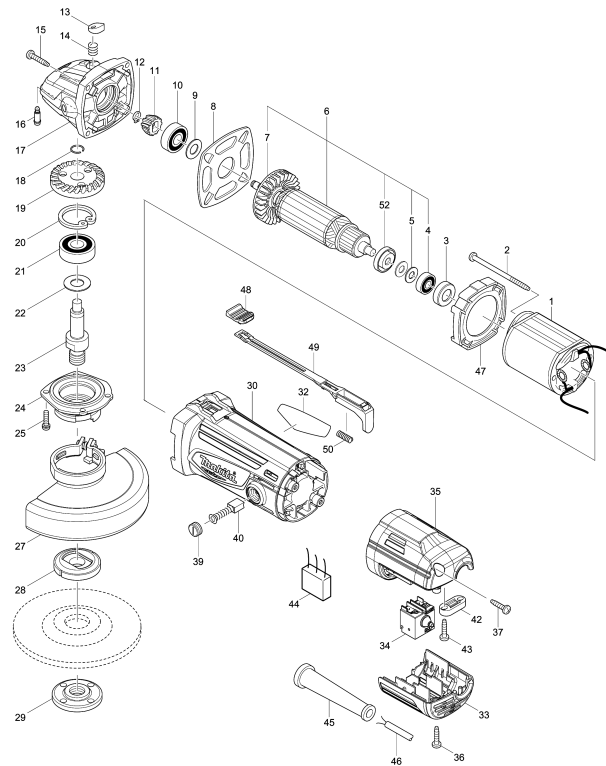

Model No.M9502R 115MM ANGLE GRINDER

Model No.M9502R 115MM ANGLE GRINDER

Item	Parts No.	Description	I/C	Qty	New/Old	Opt. 1	Opt. 2	Note
001	593898-7	FIELD ASSEMBLY 220-240V		1				
C10	654221-2	RING TERMINAL		2	*			
C11	654450-7	RING TERMINAL	O	2				
C20	654501-6	CONNECTOR P-1.25		2	*			
C21	654485-8	PARALLEL SPLICE	>	2				
002	266325-4	TAPPING SCREW 4X70		2				
003	421808-3	RUBBER RING 19		1				
004	210062-2	BALL BEARING 607ZZ		1				
005	267245-5	FLAT WASHER 7		2				
006	510173-6	ARMATURE ASSEMBLY 240V		1				
D10		INC. 4.5,7.52						
007	240059-7	FAN 50		1				
008	285704-7	BEARING RETAINER 69		1				
009	267256-0	FLAT WASHER 10		1				
010	210067-2	BALL BEARING 6000ZZ		1	*			
010-1	210199-5	BALL BEARING 6000ZZ	O	1				
011	227451-4	SPIRAL BEVEL GEAR 11		1				
012	961002-0	RETAINING RING S-6		1				
013	417771-6	PIN CAP		1				
014	233376-2	COMPRESSION SPRING 8		1				
015	266324-6	TAPPING SCREW 4X22		4				
016	256486-8	SHOULDER PIN 4		1				
017	140433-8	GEAR HOUSING COMPLETE		1				
C10	213445-5	O-RING 26		1				
018	233950-6	RING SPRING 11		1				
019	227452-2	SPIRAL BEVEL GEAR 36		1				
020	962151-6	RETAINING RING R-32		1				
021	211129-9	BALL BEARING 6201DDW		1				
022	267238-2	FLAT WASHER 12		1				
023	325978-9	SPINDLE		1				
024	318374-8	BEARING BOX		1				
025	265100-5	PAN HEAD SCREW M4X16		4				
027	123098-1	WHEEL COVER 115AK ASS'Y		1				
C10	213009-5	O RING 4		1				
C20	265180-1	PAN HEAD SCREW M5X16		1				
028	224415-9	INNER FLANGE 42		1				
029	224554-5	LOCK NUT 14-45		1				
030	143511-3	MOTOR HOUSING COMPLETE		1				
C10	643455-2	BRUSH HOLDER 6X9		2				
032	851S80-1	M9502R NAME PLATE		1				
033	456383-0	LOWER REAR COVER		1				
034	650769-2	SWITCH		1				

Please order the parts with part number.

Print Date 28/9/2020

Model No.M9502R 115MM ANGLE GRINDER

Item	Parts No.	Description	I/C	Qty	New/Old	Opt. 1	Opt. 2	Note
035	456382-2	UPPER REAR COVER		1				
036	266326-2	TAPPING SCREW 4X18		1				
037	266326-2	TAPPING SCREW 4X18		2				
039	643987-9	BRUSH HOLDER CAP 5-8		2				
040	191940-4	CARBON BRUSH CB-411		1				
042	687124-5	STRAIN RELIEF		1				
043	266326-2	TAPPING SCREW 4X18		2				
044	645219-0	NOISE SUPPRESSOR		1				
045	682569-2	CORD GUARD 8-85		1				
046	695556-2	POWER SUPPLY CORD 1.0-2-2.0		1	*			
046-1	665383-1	POWER SUPPLY CORD 1.0-2-2.0	O	1				
047	418015-7	BAFFLE PLATE		1				
048	418016-5	SWITCH KNOB		1				
049	456384-8	SWITCH LEVER		1				
050	233121-5	COMPRESSION SPRING 4		1				
051	819897-4	CLEAR LABEL		1				
052	681636-0	INSULATION WASHER		1				
A01	153489-2	GRIP 36 COMPLETE		1				
A02	782423-1	LOCK NUT WRENCH 35		1				

Please order the parts with part number.

Print Date 28/9/2020