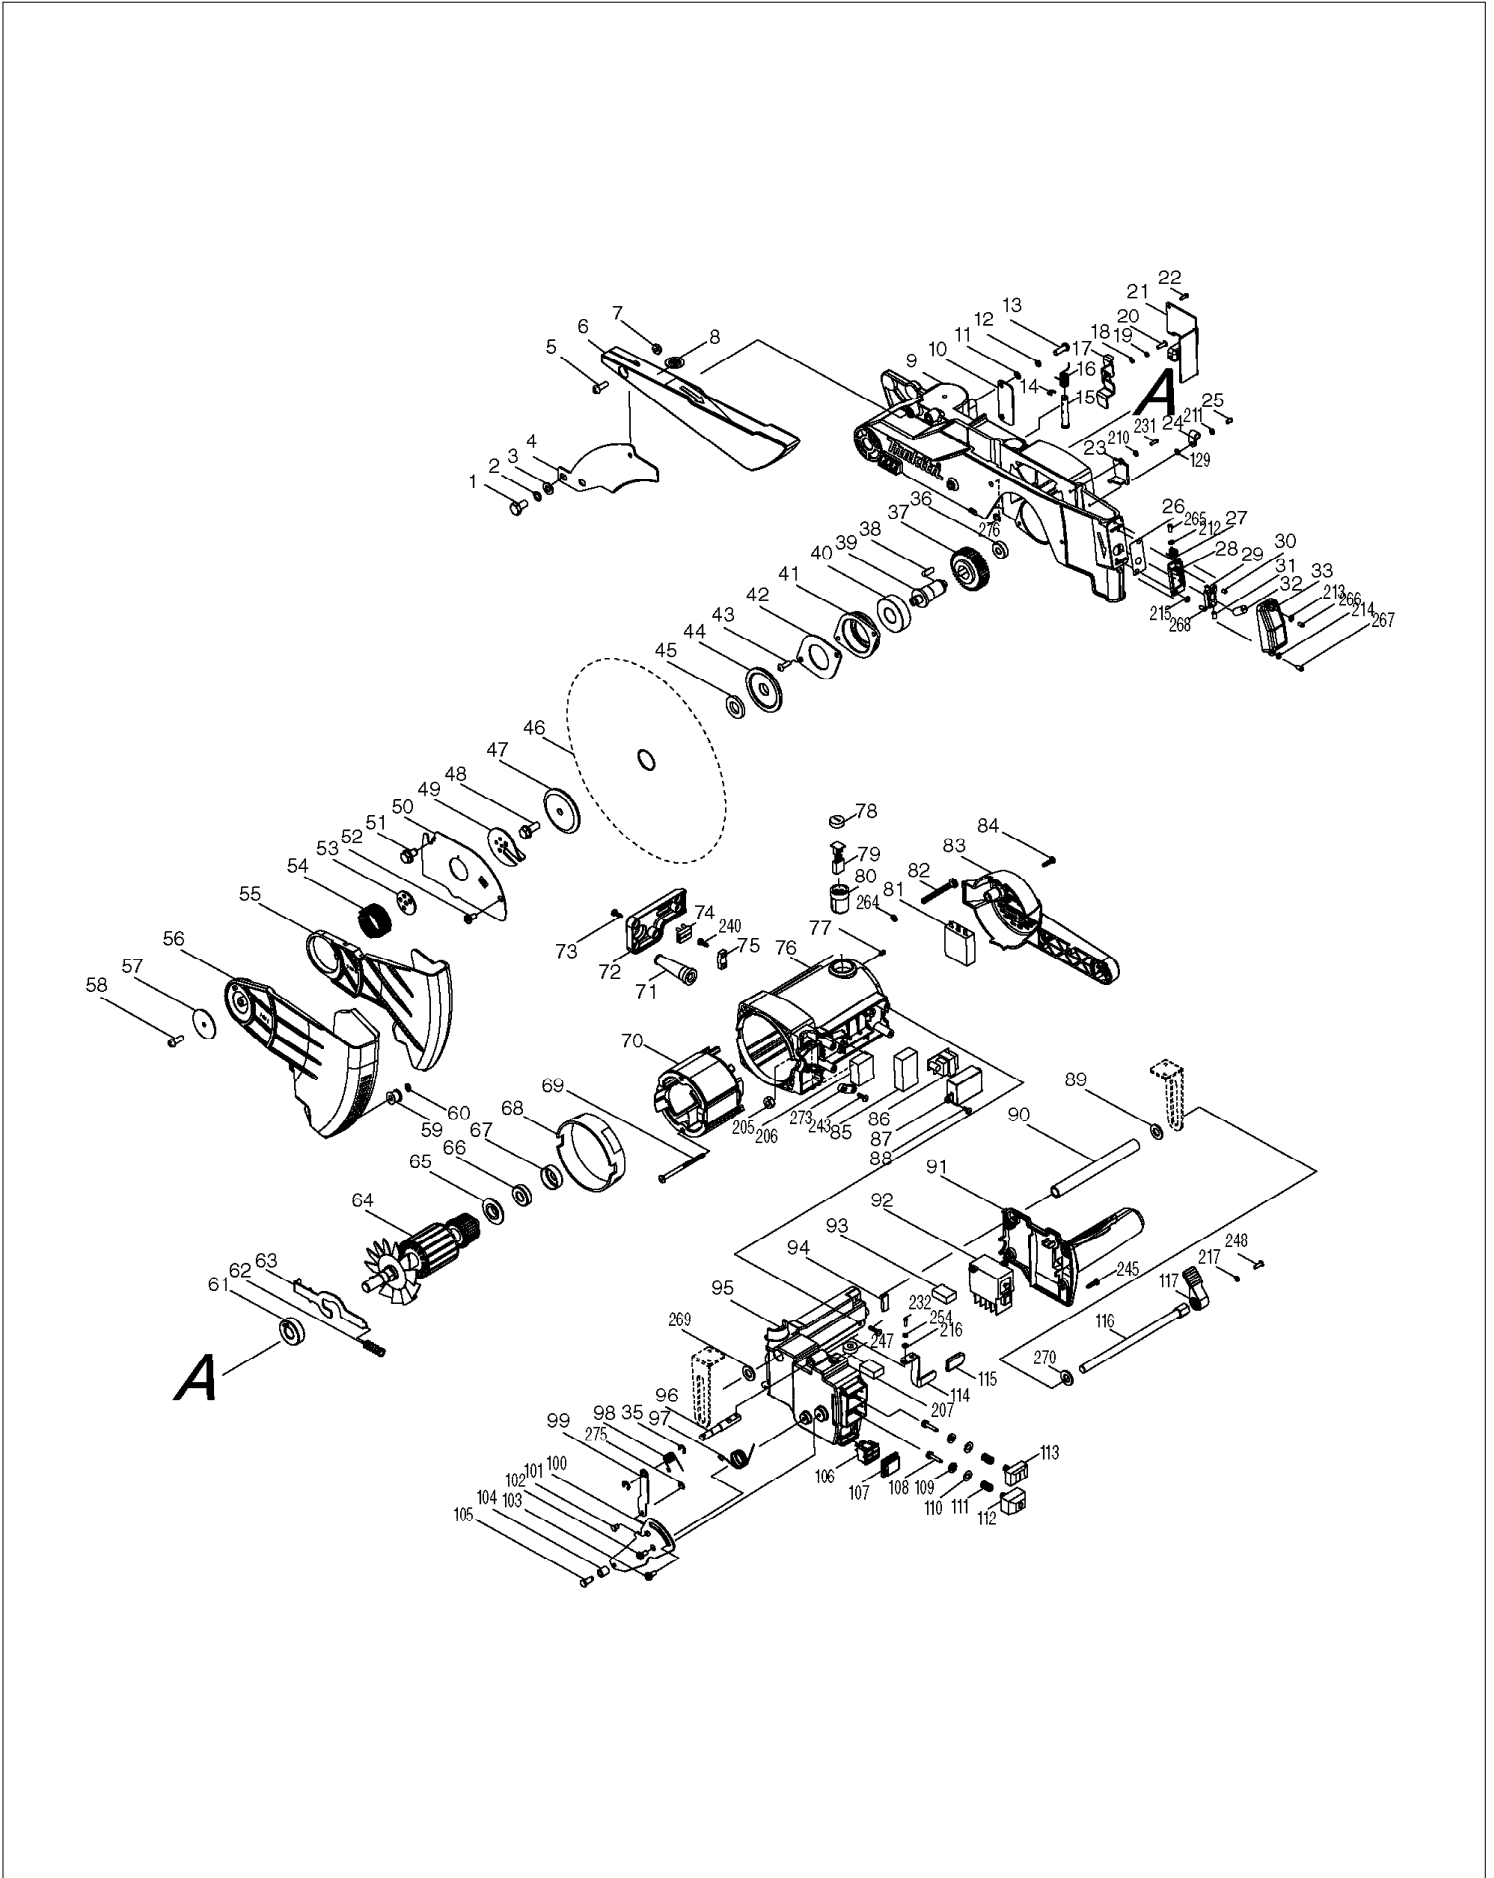

SERVICE DRAWING

MODEL NO. LH1200FL