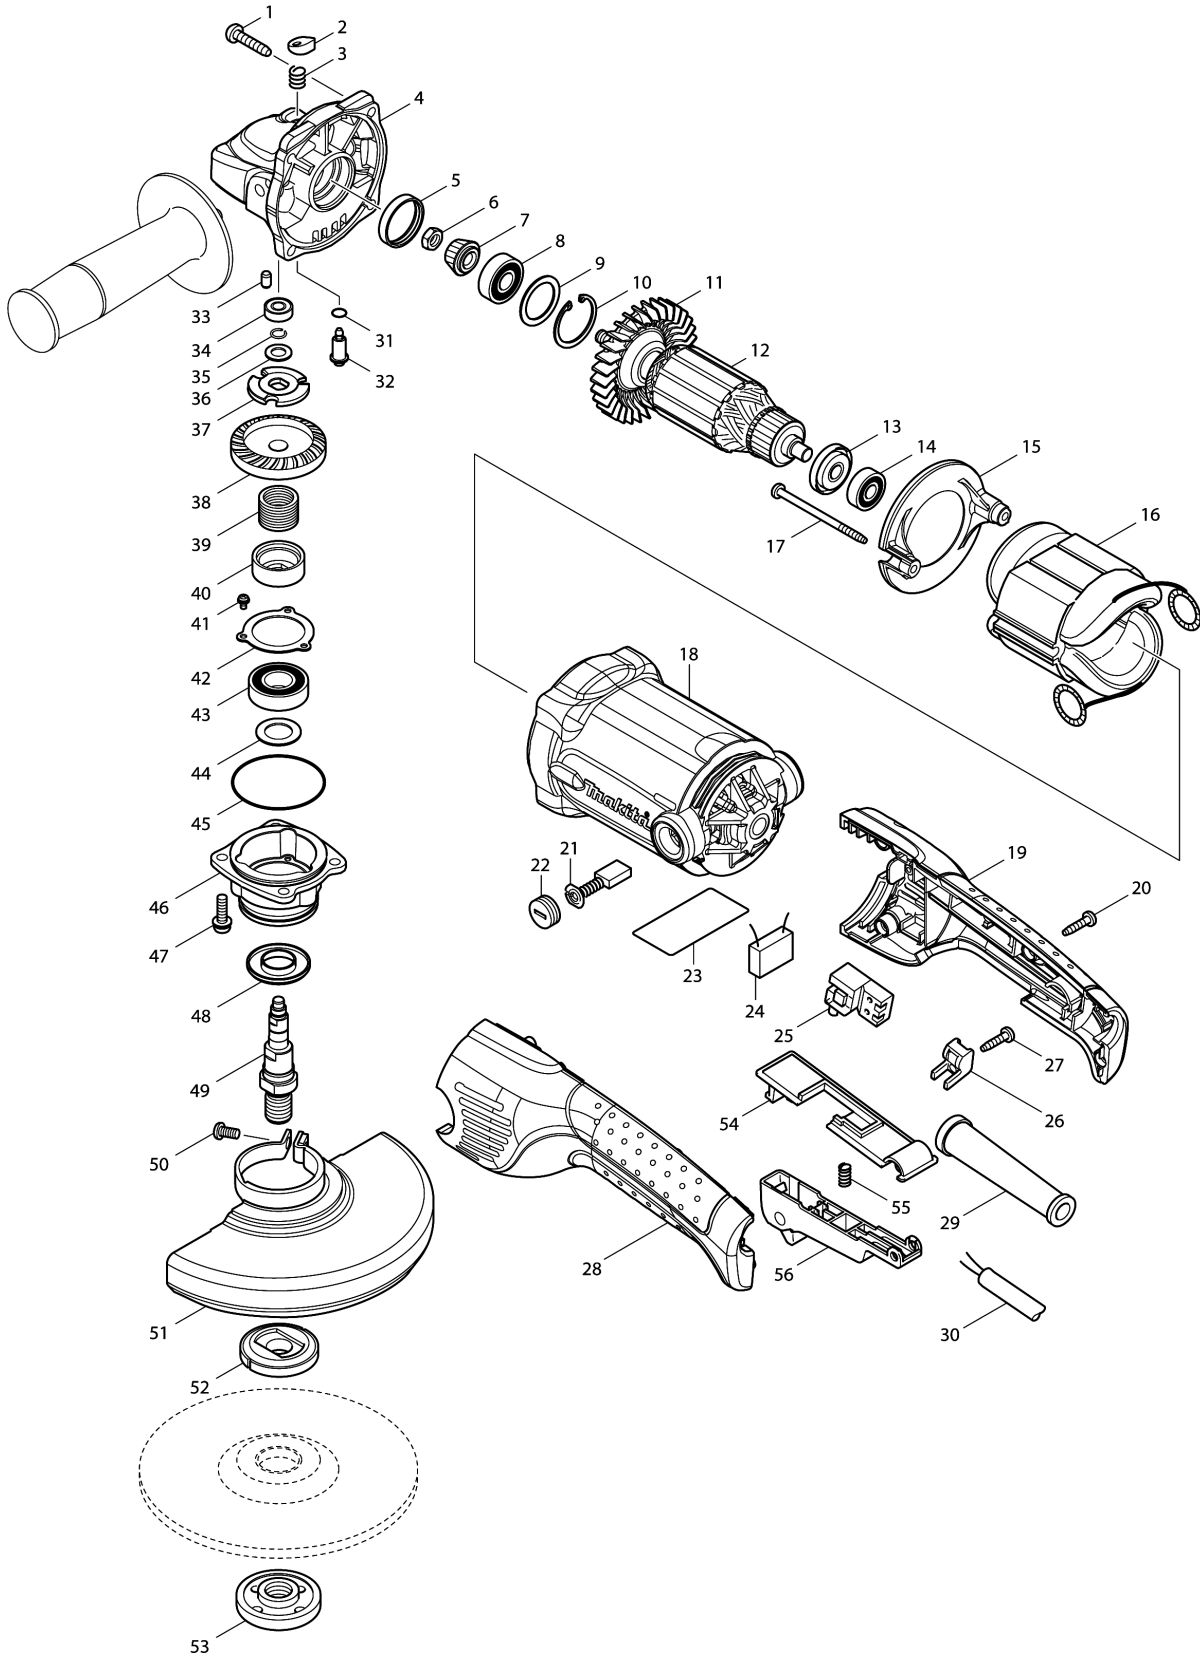

Model No.GA6021 DISC GRINDER 150MM

Model No.GA6021 DISC GRINDER 150MM

Item	Parts No.	Description	I/C	Qty	New/Old	Opt. 1	Opt. 2	Note
001	266041-8	TAPPING SCREW 5X25		4	*			
001-1	266459-3	TAPPING SCREW 5X25	O	4				
002	417771-6	PIN CAP		1				
003	234057-1	COMPRESSION SPRING 8		1				
004	318158-4	GEAR HOUSING		1				
005	262132-3	RUBBER RING 27		1				
006	264010-3	HEX.NUT M7		1				
007	227520-1	SPIRAL BEVEL GEAR 11		1				
008	211088-7	BALL BEARING 6000DDW		1	*			
008-1	210059-1	BALL BEARING 6000DDW	<	1				
009	267352-4	FLAT WASHER 22		1				
010	962107-9	RETAINING RING (INT) R-30		1				
011	240094-5	FAN 70		1				
012	513704-0	ARMATURE ASS'Y 240V		1	*			
D10		INC. 11,13,14			*			
012-1	510132-0	ARMATURE ASS'Y 240V	O	1				
D10		INC. 11,13,14						
013	681644-1	INSULATION WASHER		1				
014	210005-4	BALL BEARING 608DDW		1				
015	419961-7	BAFFLE PLATE		1				
016	525803-6	FIELD ASS'Y 220-240V		1				
C10	654020-2	RING TERMINAL		2				
C20	654555-3	CONNECTOR 34130		2				
017	266340-8	TAPPING SCREW 4X65		2				
018	158278-0	MOTOR HOUSING COMPLETE		1				
C10	643708-9	BRUSH HOLDER 5-11		2				
019	188462-3	HANDLE SET		1				
D10		INC. 28						
020	266326-2	TAPPING SCREW 4X18		4				
021	191963-2	CARBON BRUSH CB-303		1				
022	643750-0	BRUSH HOLDER CAP 7-11		2				
023	864775-3	GA6021 NAME PLATE		1				
024	645200-1	NOISE SUPPRESSOR		1				
025	651922-3	SWITCH TG71B		1	*			
025-1	650677-7	SWITCH C3PA-1112	<	1	*			
025-2	651922-3	SWITCH TG71B	<	1				
026	687260-7	STRAIN RELIEF		1				
027	266326-2	TAPPING SCREW 4X18		1				
028	188462-3	HANDLE SET		1				
D10		INC. 19						
029	682505-8	CORD GUARD 10-90		1				
030	665865-3	POWER SUPPLY CORD 1.0-2-2.5		1				

Please order the parts with part number.

Print Date 30/3/2020