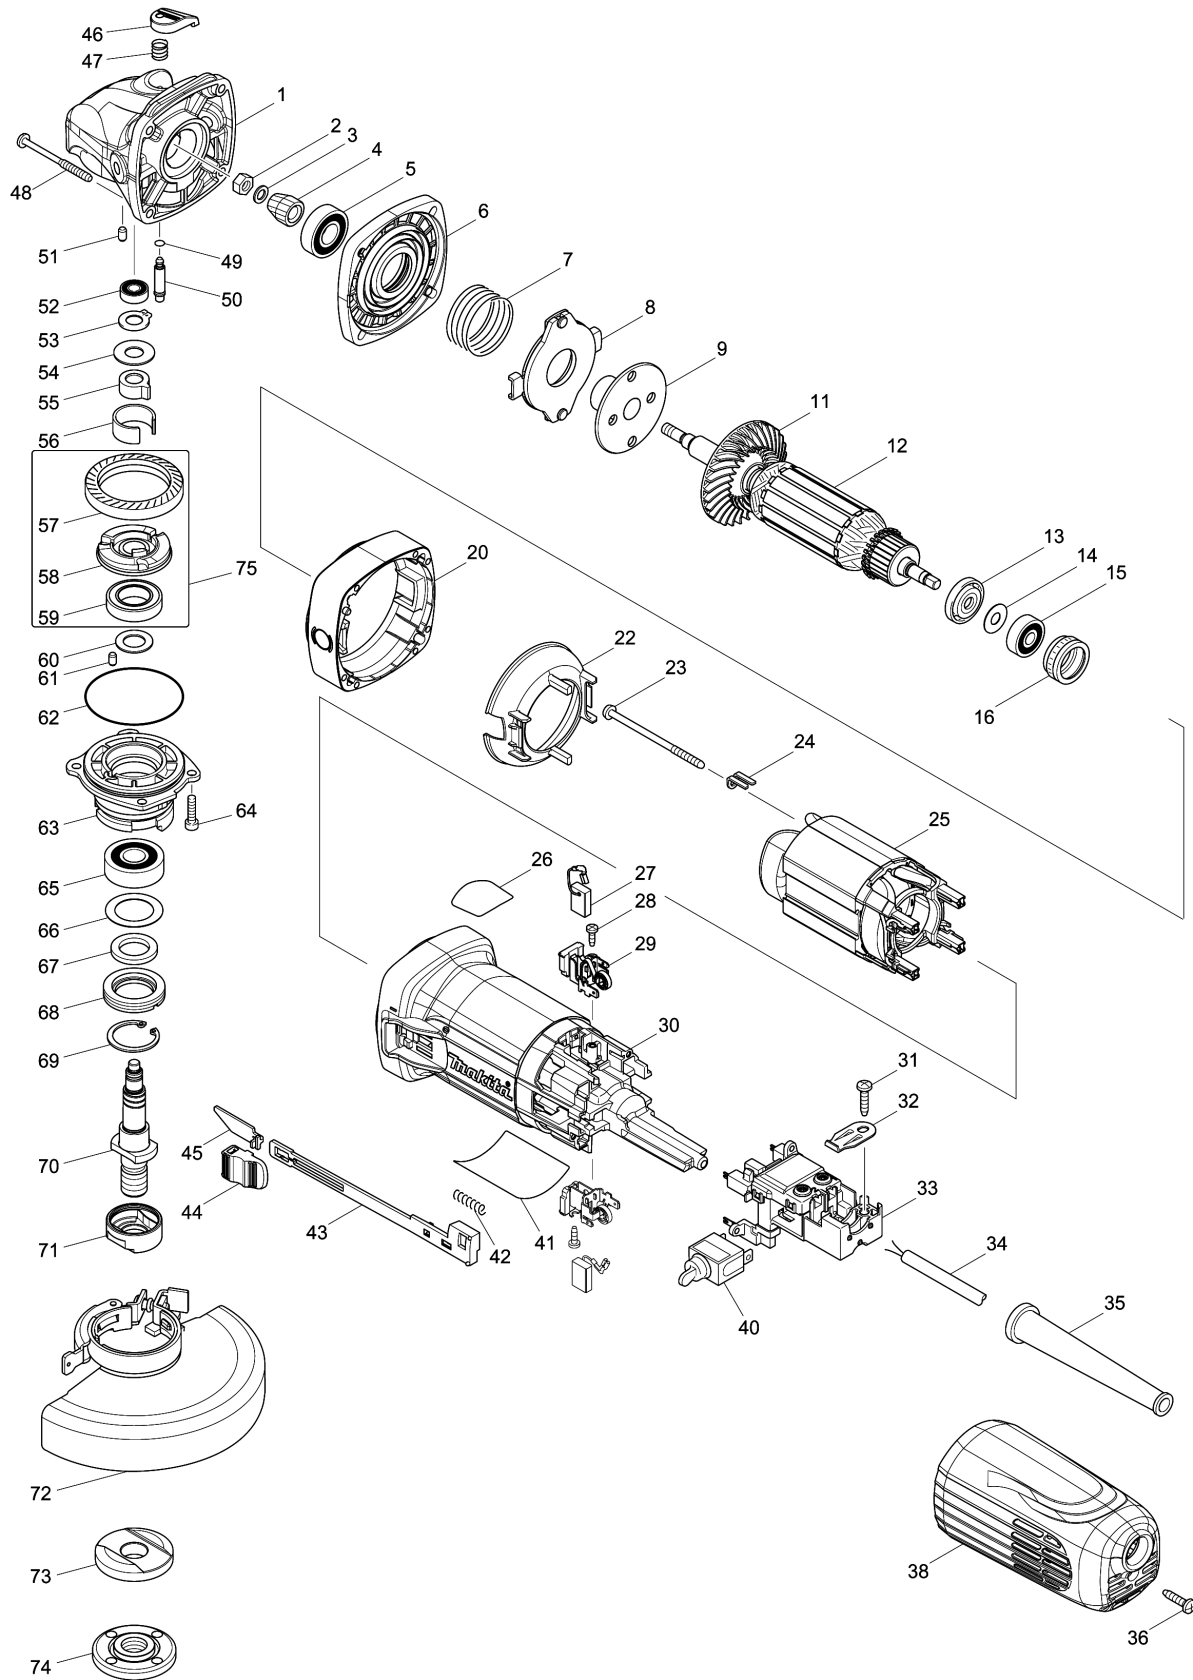

Model No.GA5041 125MM ANGLE GRINDER