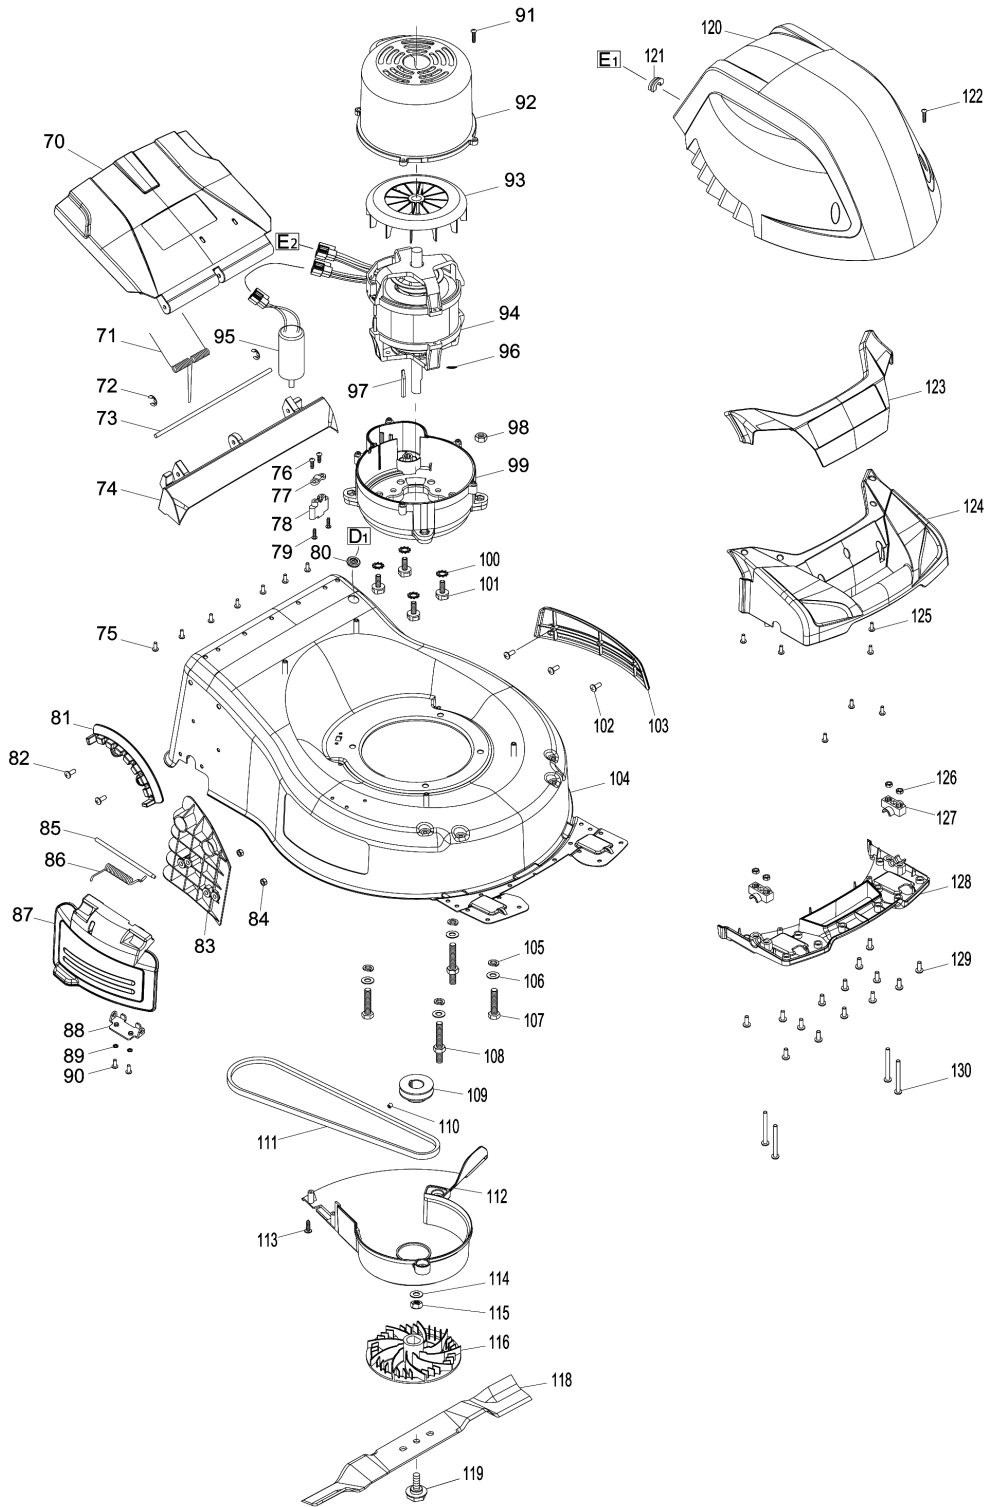

Model No.ELM4613 460MM LAWN MOWER