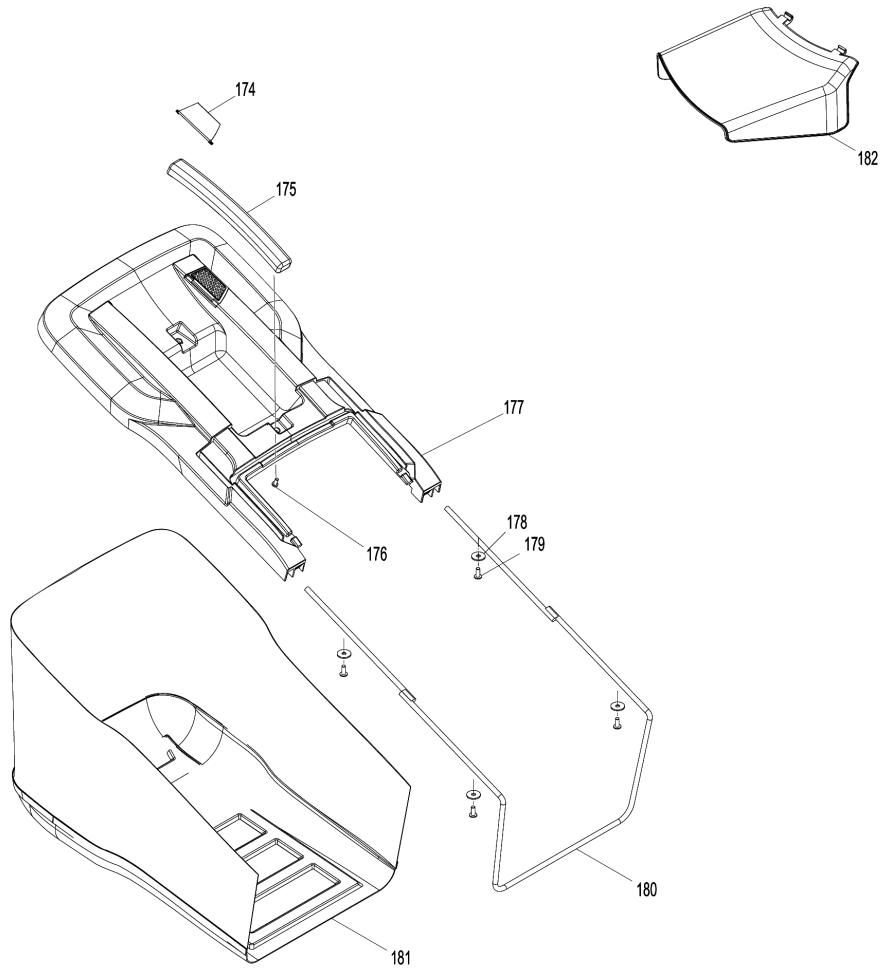

Model No.ELM4613 460MM LAWN MOWER

Model No.ELM4613 460MM LAWN MOWER

Model No.ELM4613 460MM LAWN MOWER

Model No.ELM4613 460MM LAWN MOWER

Model No.ELM4613 460MM LAWN MOWER

Item	Parts No.	Description	I/C	Qty	New/Old	Opt. 1	Opt. 2	Note
001	DA00001089	CLUTCH LEVER FOR SELF DRIVING		1				
002	671001313	CLUTCH WIRE UPPER SIDE		1				
003	671657001	WIRE JOINT		1				
004	671001852	SWITCH LEVER		1				
005	671001713	UPPER HANDLE BAR		1				
006	DA00000852	CLUTCH LEVER HUNGER RIGHT		1				
007	DA00001030	PLASTIC SADDLE WASHER 5		2				
008	DA00000326	TAPPING SCREW ST5X16		2				
009	DA00000854	CLUTCH LEVER HUNGER LEFT		1				
010	DA00000845	SWITCH BOX RIGHT		1				
011	671425003	SWITCH LINK BUTTON		1				
012	671011079	COMPRESSION SPRING		1				
013	DA00000816	TAPPING SCREW ST3X10		1				
014	671011124	TENSION SPRING		1				
015	DA00000820	TAPPING SCREW ST4X10		1				
016	671072001	SWITCH LEVER END CAP RIGHT		1				
017	671010040	SWITCH		1				
018	DA00000813	POWER SUPPLY INDICATOR LED		1				
019	DA00000842	INDICATOR LENZ		1				
020	DA00000826	SELF-TAPPING SCREW ST4X12		2				
021	DA00001053	CORD CLAMP		1				
022	DA00000818	GROMMET		1				
023	DA00000841	POWER SUPPLY CORD 1.0-2		1				
024	DA00000826	SELF-TAPPING SCREW ST4X12		1				
027	671077001	SWITCH BOX LEFT		1				
028	671803001	CORD GUARD		1				
029	671010570	POWER SUPPLY CORD		1				
030	DA00000603	TAPPING SCREW ST4X16		4				
031	671451001	PRESSING PLATE OF SWITCH BOX		1				
032	DA00000603	TAPPING SCREW ST4X16		2				
033	671084001	SWITCH LEVER BOX RIGHT		1				
034	DA00000817	SWITCH LEVER END CAP LEFT SIDE		1				
035	DA00000820	TAPPING SCREW ST4X10		1				
036	671011124	TENSION SPRING		1				
037	DA00000816	TAPPING SCREW ST3X10		1				
038	671083001	SWITCH LEVER BOX LEFT		1				
039	DA00000603	TAPPING SCREW ST4X16		2				
040	DA00000577	HEX.FLANGE BOLT M6X35		1				
041	DA00000573	OUTER WIRE STOPPER		1				