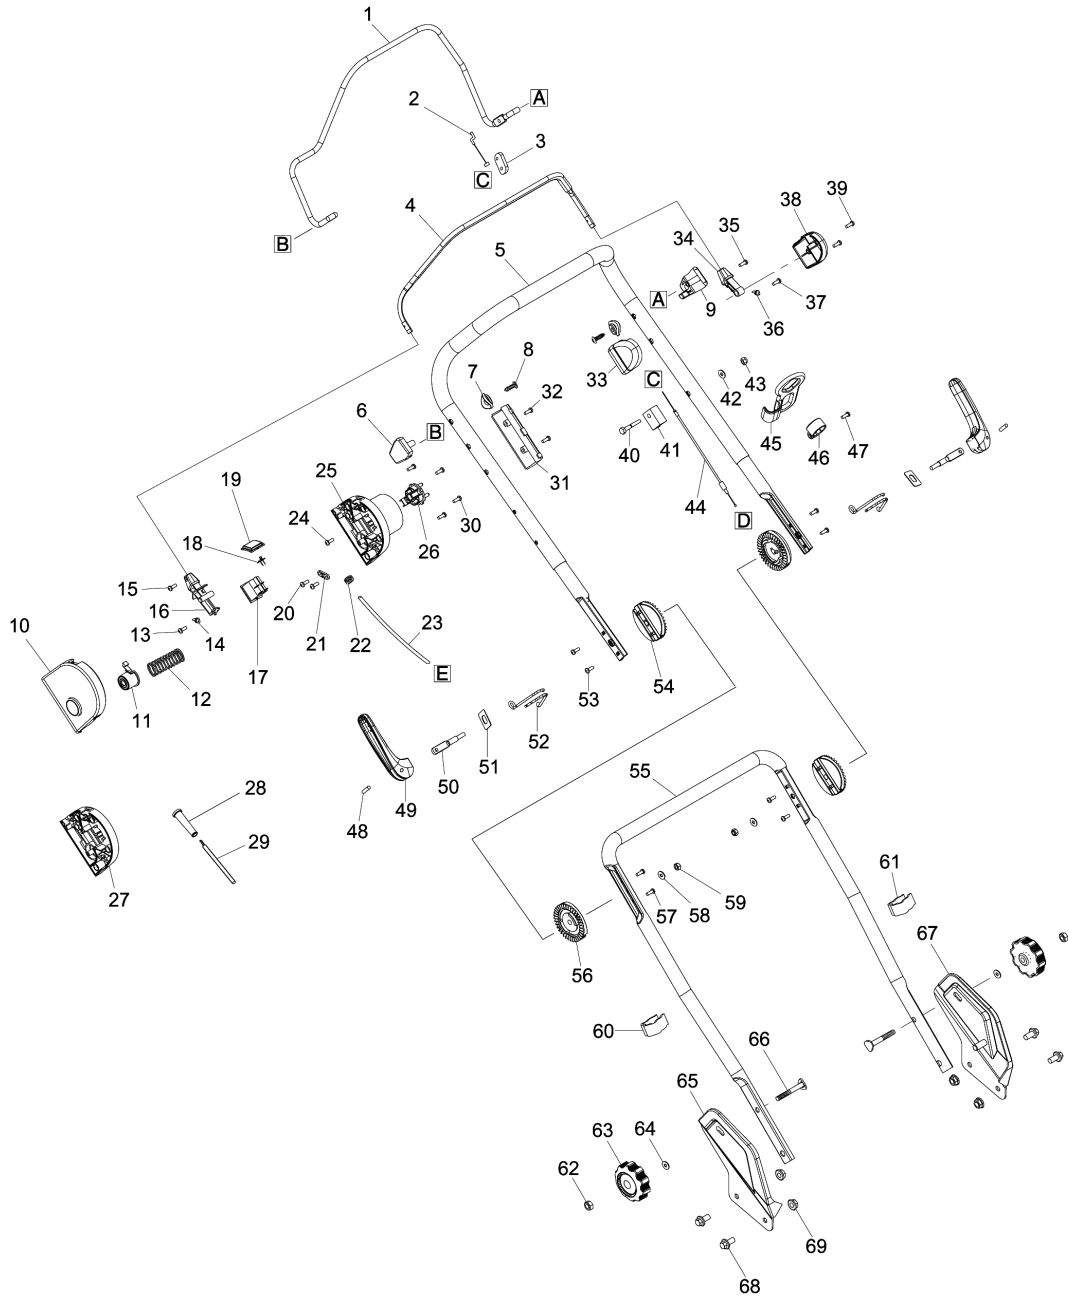

Model No.ELM4613 460MM LAWN MOWER

Model No.ELM4613 460MM LAWN MOWER

Model No.ELM4613 460MM LAWN MOWER

Model No.ELM4613 460MM LAWN MOWER

Model No.ELM4613 460MM LAWN MOWER

Item	Parts No.	Description	I/C	Qty	New/Old	Opt. 1	Opt. 2	Note
001	DA00001089	CLUTCH LEVER FOR SELF DRIVING		1				
002	671001313	CLUTCH WIRE UPPER SIDE		1				
003	671657001	WIRE JOINT		1				
004	671001852	SWITCH LEVER		1				
005	671001713	UPPER HANDLE BAR		1				
006	DA00000852	CLUTCH LEVER HUNGER RIGHT		1				
007	DA00001030	PLASTIC SADDLE WASHER 5		2				
008	DA00000326	TAPPING SCREW ST5X16		2				
009	DA00000854	CLUTCH LEVER HUNGER LEFT		1				
010	DA00000845	SWITCH BOX RIGHT		1				
011	671425003	SWITCH LINK BUTTON		1				
012	671011079	COMPRESSION SPRING		1				
013	DA00000816	TAPPING SCREW ST3X10		1				
014	671011124	TENSION SPRING		1				
015	DA00000820	TAPPING SCREW ST4X10		1				
016	671072001	SWITCH LEVER END CAP RIGHT		1				
017	671010040	SWITCH		1				
018	DA00000813	POWER SUPPLY INDICATOR LED		1				
019	DA00000842	INDICATOR LENZ		1				
020	DA00000826	SELF-TAPPING SCREW ST4X12		2				
021	DA00001053	CORD CLAMP		1				
022	DA00000818	GROMMET		1				
023	DA00000841	POWER SUPPLY CORD 1.0-2		1				
024	DA00000826	SELF-TAPPING SCREW ST4X12		1				
027	671077001	SWITCH BOX LEFT		1				
028	671803001	CORD GUARD		1				
029	671010570	POWER SUPPLY CORD		1				
030	DA00000603	TAPPING SCREW ST4X16		4				
031	671451001	PRESSING PLATE OF SWITCH BOX		1				
032	DA00000603	TAPPING SCREW ST4X16		2				
033	671084001	SWITCH LEVER BOX RIGHT		1				
034	DA00000817	SWITCH LEVER END CAP LEFT SIDE		1				
035	DA00000820	TAPPING SCREW ST4X10		1				
036	671011124	TENSION SPRING		1				
037	DA00000816	TAPPING SCREW ST3X10		1				
038	671083001	SWITCH LEVER BOX LEFT		1				
039	DA00000603	TAPPING SCREW ST4X16		2				
040	DA00000577	HEX.FLANGE BOLT M6X35		1				
041	DA00000573	OUTER WIRE STOPPER		1				