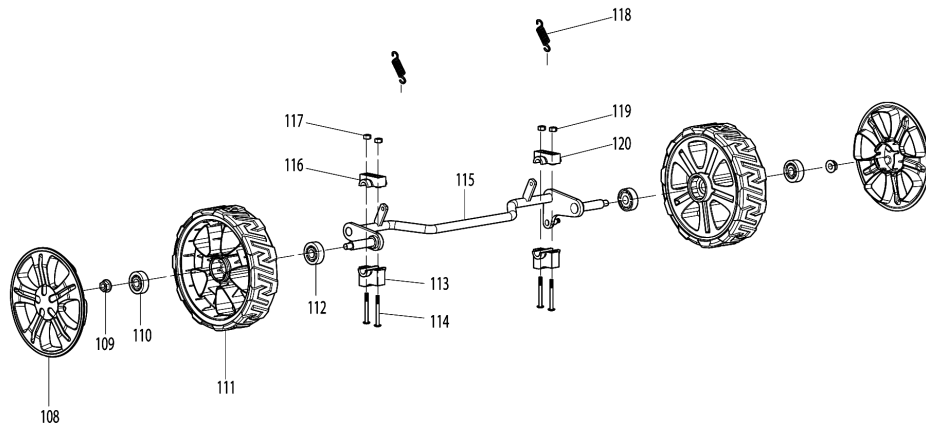

Model No.ELM4110 ELECTRIC LAWN MOWER

Model No.ELM4110 ELECTRIC LAWN MOWER

Model No.ELM4110 ELECTRIC LAWN MOWER

Model No.ELM4110 ELECTRIC LAWN MOWER

Model No.ELM4110 ELECTRIC LAWN MOWER

Item	Parts No.	Description	I/C	Qty	New/Old	Opt. 1	Opt. 2	Note
001	671002033	PAN.HEAD SCREW M4X8		1				
002	DA00001023	SWITCH LEVER END CAP RIGHT		1				
003	671011124	TENSION SPRING		1				
004	DA00000816	TAPPING SCREW ST3X10		1				
005	671001622	SWITCH LEVER		1				
006	671279005	SWITCH LEVER END CAP LEFT		1				
007	671011124	TENSION SPRING		1				
008	DA00000816	TAPPING SCREW ST3X10		1				
009	671002033	PAN.HEAD SCREW M4X8		1				
010	671635001	SWITCH BOX RIGHT		1				
011	671425002	SWITCH LINK BUTTON		1				
012	671011079	COMPRESSION SPRING		1				
013	671010040	SWITCH		1				
014	DA00000826	SELF-TAPPING SCREW ST4X12		2				
015	671263001	CORD CLAMP		1				
016	DA00000842	INDICATOR LENS		1				
017	DA00000813	POWER SUPPLY INDICATOR LED		1				
018	671635002	SWITCH BOX LEFT		1				
019	671010570	POWER SUPPLY CORD		1				
020	DA00000603	TAPPING SCREW ST4X16		4				
021	671611001	CABLE CLIP		1				
022	671001616	UPPER HANDLE BAR		1				
023	671451001	PRESSING PLATE OF SWITCH BOX		1				
024	671570020	SWITCH LEVER BOX RIGHT		1				
025	DA00000603	TAPPING SCREW ST4X16		2				
026	671570010	SWITCH LEVER BOX LEFT		1				
027	DA00000603	TAPPING SCREW ST4X16		2				
028	DA00000841	POWER SUPPLY CORD 1.0-2		1				
029	DA00000818	GROMMET		1				
030	DA00000563	HEXAGON NUT M8		1				
031	DA00000564	KNOB		1				
032	DA00000924	PLASTIC SADDLE WASHER 8		1				
033	DA00000569	SADDLE HEAD BOLT M8X58		1				
034	DA00000826	SELF-TAPPING SCREW ST4X12		1				
035	671479001	POWER SUPPLY CORD HANGER		1				
036	671800102	CORD HANGER STOPPER RING		1				
037	DA00000569	SADDLE HEAD BOLT M8X58		1				
038	DA00000924	PLASTIC SADDLE WASHER 8		1				
039	DA00000564	KNOB		1				