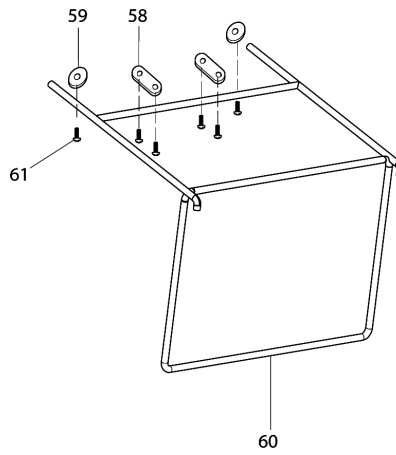

Model No.ELM4110 ELECTRIC LAWN MOWER

Model No.ELM4110 ELECTRIC LAWN MOWER

Item	Parts No.	Description	I/C	Qty	New/Old	Opt. 1	Opt. 2	Note
001	671002033	PAN.HEAD SCREW M4X8		1				
002	DA00001023	SWITCH LEVER END CAP RIGHT		1				
003	671011124	TENSION SPRING		1				
004	DA00000816	TAPPING SCREW ST3X10		1				
005	671001622	SWITCH LEVER		1				
006	671279005	SWITCH LEVER END CAP LEFT		1				
007	671011124	TENSION SPRING		1				
008	DA00000816	TAPPING SCREW ST3X10		1				
009	671002033	PAN.HEAD SCREW M4X8		1				
010	671635001	SWITCH BOX RIGHT		1				
011	671425002	SWITCH LINK BUTTON		1				
012	671011079	COMPRESSION SPRING		1				
013	671010040	SWITCH		1				
014	DA00000826	SELF-TAPPING SCREW ST4X12		2				
015	671263001	CORD CLAMP		1				
016	DA00000842	INDICATOR LENS		1				
017	DA00000813	POWER SUPPLY INDICATOR LED		1				
018	671635002	SWITCH BOX LEFT		1				
019	671010570	POWER SUPPLY CORD		1				
020	DA00000603	TAPPING SCREW ST4X16		4				
021	671611001	CABLE CLIP		1				
022	671001616	UPPER HANDLE BAR		1				
023	671451001	PRESSING PLATE OF SWITCH BOX		1				
024	671570020	SWITCH LEVER BOX RIGHT		1				
025	DA00000603	TAPPING SCREW ST4X16		2				
026	671570010	SWITCH LEVER BOX LEFT		1				
027	DA00000603	TAPPING SCREW ST4X16		2				
028	DA00000841	POWER SUPPLY CORD 1.0-2		1				
029	DA00000818	GROMMET		1				
030	DA00000563	HEXAGON NUT M8		1				
031	DA00000564	KNOB		1				
032	DA00000924	PLASTIC SADDLE WASHER 8		1				
033	DA00000569	SADDLE HEAD BOLT M8X58		1				
034	DA00000826	SELF-TAPPING SCREW ST4X12		1				
035	671479001	POWER SUPPLY CORD HANGER		1				
036	671800102	CORD HANGER STOPPER RING		1				
037	DA00000569	SADDLE HEAD BOLT M8X58		1				
038	DA00000924	PLASTIC SADDLE WASHER 8		1				
039	DA00000564	KNOB		1