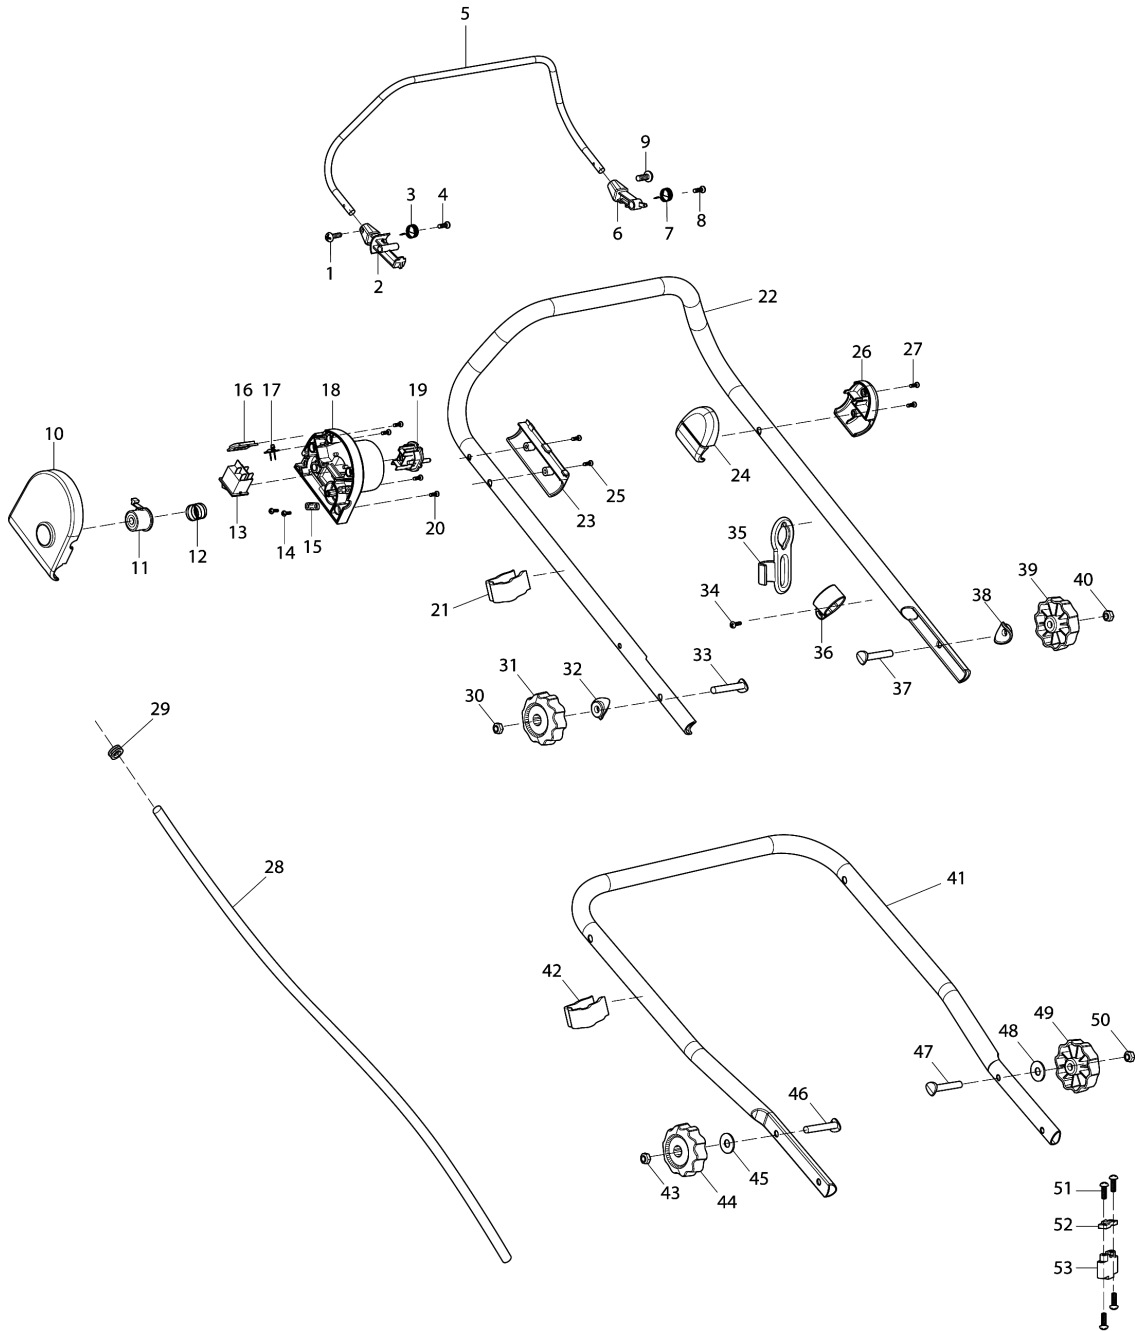

Model No.ELM4110 ELECTRIC LAWN MOWER

Model No.ELM4110 ELECTRIC LAWN MOWER

Model No.ELM4110 ELECTRIC LAWN MOWER

Model No.ELM4110 ELECTRIC LAWN MOWER

Model No.ELM4110 ELECTRIC LAWN MOWER

Item	Parts No.	Description	I/C	Qty	New/Old	Opt. 1	Opt. 2	Note
001	671002033	PAN.HEAD SCREW M4X8		1				
002	DA00001023	SWITCH LEVER END CAP RIGHT		1				
003	671011124	TENSION SPRING		1				
004	DA00000816	TAPPING SCREW ST3X10		1				
005	671001622	SWITCH LEVER		1				
006	671279005	SWITCH LEVER END CAP LEFT		1				
007	671011124	TENSION SPRING		1				
008	DA00000816	TAPPING SCREW ST3X10		1				
009	671002033	PAN.HEAD SCREW M4X8		1				
010	671635001	SWITCH BOX RIGHT		1				
011	671425002	SWITCH LINK BUTTON		1				
012	671011079	COMPRESSION SPRING		1				
013	671010040	SWITCH		1				
014	DA00000826	SELF-TAPPING SCREW ST4X12		2				
015	671263001	CORD CLAMP		1				
016	DA00000842	INDICATOR LENS		1				
017	DA00000813	POWER SUPPLY INDICATOR LED		1				
018	671635002	SWITCH BOX LEFT		1				
019	671010570	POWER SUPPLY CORD		1				
020	DA00000603	TAPPING SCREW ST4X16		4				
021	671611001	CABLE CLIP		1				
022	671001616	UPPER HANDLE BAR		1				
023	671451001	PRESSING PLATE OF SWITCH BOX		1				
024	671570020	SWITCH LEVER BOX RIGHT		1				
025	DA00000603	TAPPING SCREW ST4X16		2				
026	671570010	SWITCH LEVER BOX LEFT		1				
027	DA00000603	TAPPING SCREW ST4X16		2				
028	DA00000841	POWER SUPPLY CORD 1.0-2		1				
029	DA00000818	GROMMET		1				
030	DA00000563	HEXAGON NUT M8		1				
031	DA00000564	KNOB		1				
032	DA00000924	PLASTIC SADDLE WASHER 8		1				
033	DA00000569	SADDLE HEAD BOLT M8X58		1				
034	DA00000826	SELF-TAPPING SCREW ST4X12		1				
035	671479001	POWER SUPPLY CORD HANGER		1				
036	671800102	CORD HANGER STOPPER RING		1				
037	DA00000569	SADDLE HEAD BOLT M8X58		1				
038	DA00000924	PLASTIC SADDLE WASHER 8		1				
039	DA00000564	KNOB		1				