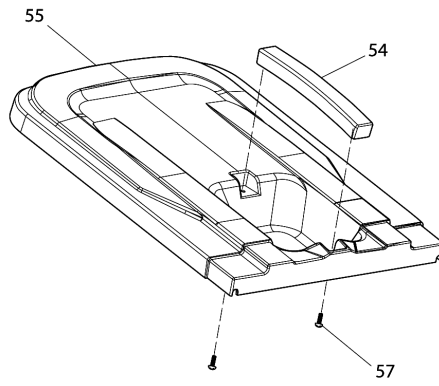

Model No.ELM4110 ELECTRIC LAWN MOWER

Model No.ELM4110 ELECTRIC LAWN MOWER

Model No.ELM4110 ELECTRIC LAWN MOWER

Model No.ELM4110 ELECTRIC LAWN MOWER

Model No.ELM4110 ELECTRIC LAWN MOWER

Item	Parts No.	Description	I/C	Qty	New/Old	Opt. 1	Opt. 2	Note
001	671002033	PAN.HEAD SCREW M4X8		1				
002	DA00001023	SWITCH LEVER END CAP RIGHT		1				
003	671011124	TENSION SPRING		1				
004	DA00000816	TAPPING SCREW ST3X10		1				
005	671001622	SWITCH LEVER		1				
006	671279005	SWITCH LEVER END CAP LEFT		1				
007	671011124	TENSION SPRING		1				
008	DA00000816	TAPPING SCREW ST3X10		1				
009	671002033	PAN.HEAD SCREW M4X8		1				
010	671635001	SWITCH BOX RIGHT		1				
011	671425002	SWITCH LINK BUTTON		1				
012	671011079	COMPRESSION SPRING		1				
013	671010040	SWITCH		1				
014	DA00000826	SELF-TAPPING SCREW ST4X12		2				
015	671263001	CORD CLAMP		1				
016	DA00000842	INDICATOR LENS		1				
017	DA00000813	POWER SUPPLY INDICATOR LED		1				
018	671635002	SWITCH BOX LEFT		1				
019	671010570	POWER SUPPLY CORD		1				
020	DA00000603	TAPPING SCREW ST4X16		4				
021	671611001	CABLE CLIP		1				
022	671001616	UPPER HANDLE BAR		1				
023	671451001	PRESSING PLATE OF SWITCH BOX		1				
024	671570020	SWITCH LEVER BOX RIGHT		1				
025	DA00000603	TAPPING SCREW ST4X16		2				
026	671570010	SWITCH LEVER BOX LEFT		1				
027	DA00000603	TAPPING SCREW ST4X16		2				
028	DA00000841	POWER SUPPLY CORD 1.0-2		1				
029	DA00000818	GROMMET		1				
030	DA00000563	HEXAGON NUT M8		1				
031	DA00000564	KNOB		1				
032	DA00000924	PLASTIC SADDLE WASHER 8		1				
033	DA00000569	SADDLE HEAD BOLT M8X58		1				
034	DA00000826	SELF-TAPPING SCREW ST4X12		1				
035	671479001	POWER SUPPLY CORD HANGER		1				
036	671800102	CORD HANGER STOPPER RING		1				
037	DA00000569	SADDLE HEAD BOLT M8X58		1				
038	DA00000924	PLASTIC SADDLE WASHER 8		1				
039	DA00000564	KNOB		1				