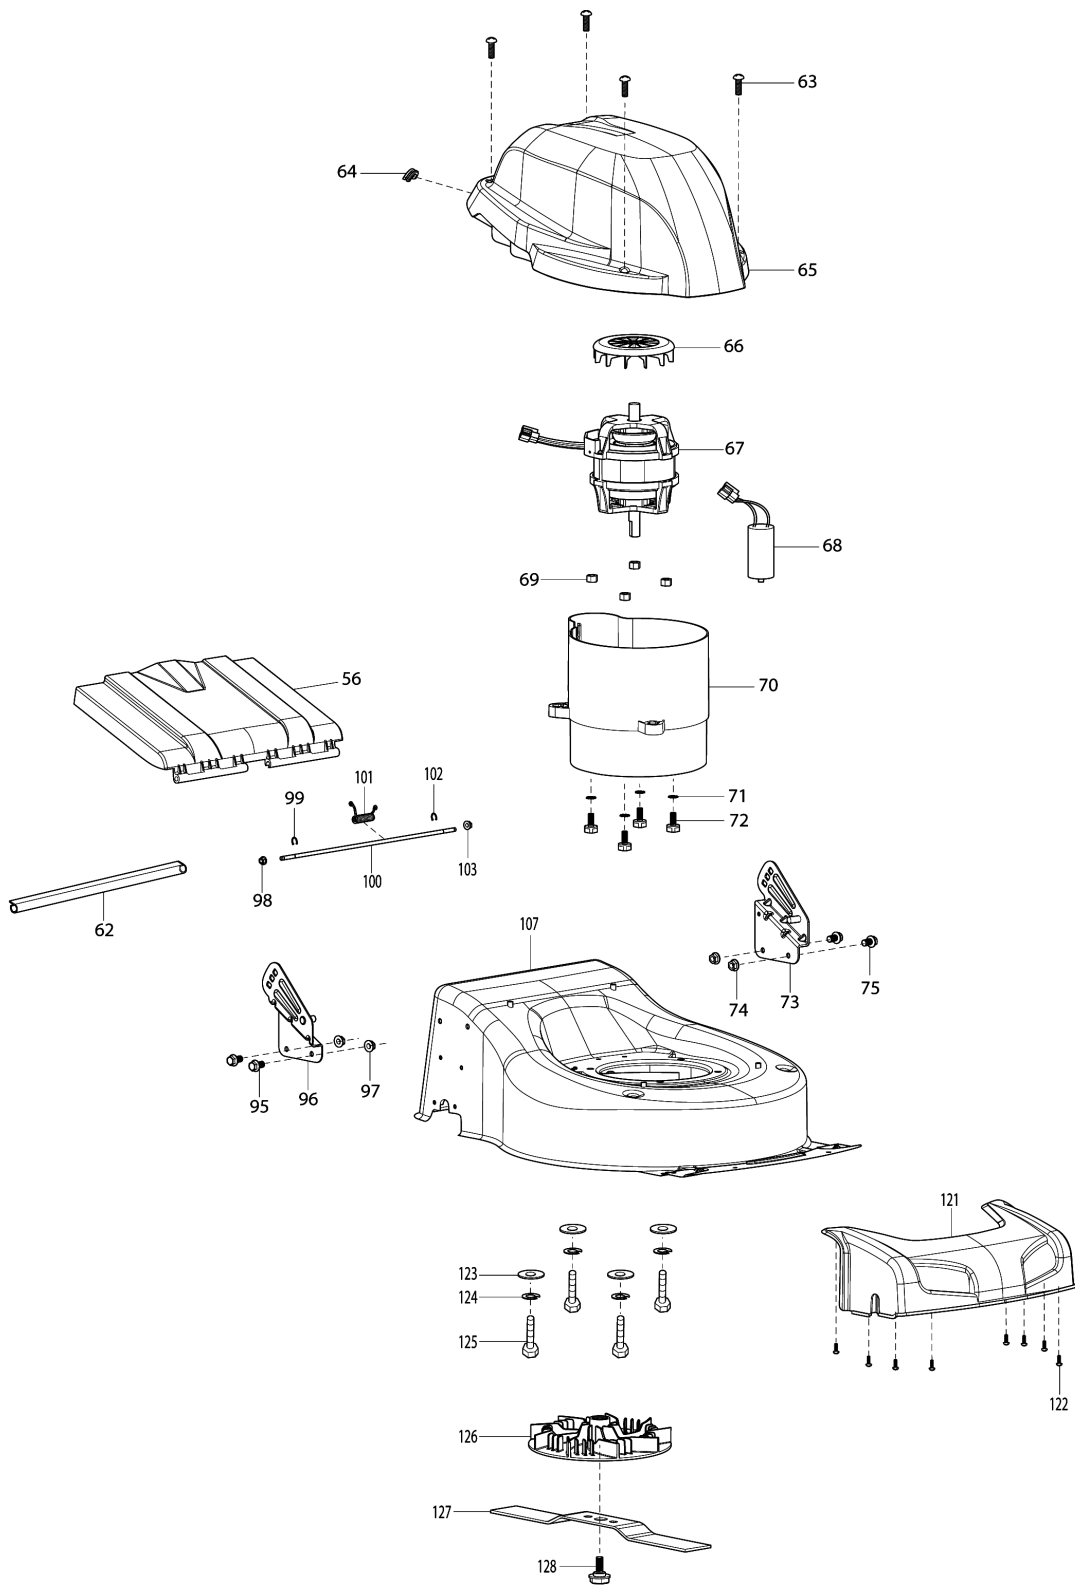

Model No.ELM4110 ELECTRIC LAWN MOWER

Model No.ELM4110 ELECTRIC LAWN MOWER

Model No.ELM4110 ELECTRIC LAWN MOWER

Model No.ELM4110 ELECTRIC LAWN MOWER

Model No.ELM4110 ELECTRIC LAWN MOWER

Item	Parts No.	Description	I/C	Qty	New/Old	Opt. 1	Opt. 2	Note
001	671002033	PAN.HEAD SCREW M4X8		1				
002	DA00001023	SWITCH LEVER END CAP RIGHT		1				
003	671011124	TENSION SPRING		1				
004	DA00000816	TAPPING SCREW ST3X10		1				
005	671001622	SWITCH LEVER		1				
006	671279005	SWITCH LEVER END CAP LEFT		1				
007	671011124	TENSION SPRING		1				
008	DA00000816	TAPPING SCREW ST3X10		1				
009	671002033	PAN.HEAD SCREW M4X8		1				
010	671635001	SWITCH BOX RIGHT		1				
011	671425002	SWITCH LINK BUTTON		1				
012	671011079	COMPRESSION SPRING		1				
013	671010040	SWITCH		1				
014	DA00000826	SELF-TAPPING SCREW ST4X12		2				
015	671263001	CORD CLAMP		1				
016	DA00000842	INDICATOR LENS		1				
017	DA00000813	POWER SUPPLY INDICATOR LED		1				
018	671635002	SWITCH BOX LEFT		1				
019	671010570	POWER SUPPLY CORD		1				
020	DA00000603	TAPPING SCREW ST4X16		4				
021	671611001	CABLE CLIP		1				
022	671001616	UPPER HANDLE BAR		1				
023	671451001	PRESSING PLATE OF SWITCH BOX		1				
024	671570020	SWITCH LEVER BOX RIGHT		1				
025	DA00000603	TAPPING SCREW ST4X16		2				
026	671570010	SWITCH LEVER BOX LEFT		1				
027	DA00000603	TAPPING SCREW ST4X16		2				
028	DA00000841	POWER SUPPLY CORD 1.0-2		1				
029	DA00000818	GROMMET		1				
030	DA00000563	HEXAGON NUT M8		1				
031	DA00000564	KNOB		1				
032	DA00000924	PLASTIC SADDLE WASHER 8		1				
033	DA00000569	SADDLE HEAD BOLT M8X58		1				
034	DA00000826	SELF-TAPPING SCREW ST4X12		1				
035	671479001	POWER SUPPLY CORD HANGER		1				
036	671800102	CORD HANGER STOPPER RING		1				
037	DA00000569	SADDLE HEAD BOLT M8X58		1				
038	DA00000924	PLASTIC SADDLE WASHER 8		1				
039	DA00000564	KNOB		1				