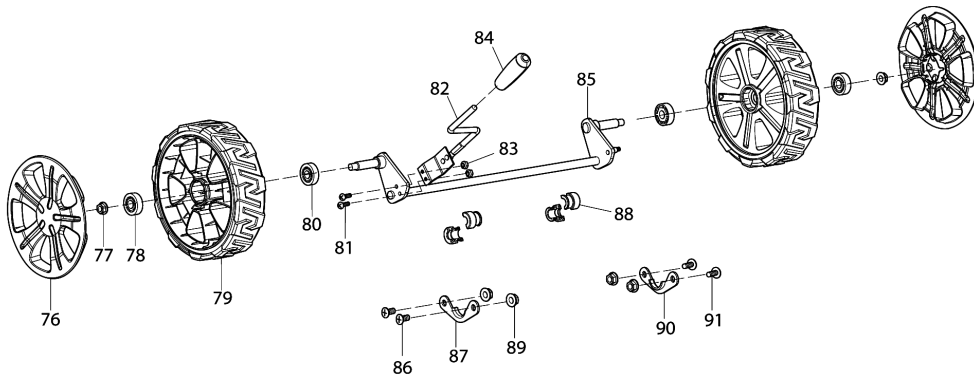

Model No.ELM4110 ELECTRIC LAWN MOWER

Model No.ELM4110 ELECTRIC LAWN MOWER

Model No.ELM4110 ELECTRIC LAWN MOWER

Model No.ELM4110 ELECTRIC LAWN MOWER

Model No.ELM4110 ELECTRIC LAWN MOWER

Item	Parts No.	Description	I/C	Qty	New/Old	Opt. 1	Opt. 2	Note
001	671002033	PAN.HEAD SCREW M4X8		1				
002	DA00001023	SWITCH LEVER END CAP RIGHT		1				
003	671011124	TENSION SPRING		1				
004	DA00000816	TAPPING SCREW ST3X10		1				
005	671001622	SWITCH LEVER		1				
006	671279005	SWITCH LEVER END CAP LEFT		1				
007	671011124	TENSION SPRING		1				
008	DA00000816	TAPPING SCREW ST3X10		1				
009	671002033	PAN.HEAD SCREW M4X8		1				
010	671635001	SWITCH BOX RIGHT		1				
011	671425002	SWITCH LINK BUTTON		1				
012	671011079	COMPRESSION SPRING		1				
013	671010040	SWITCH		1				
014	DA00000826	SELF-TAPPING SCREW ST4X12		2				
015	671263001	CORD CLAMP		1				
016	DA00000842	INDICATOR LENS		1				
017	DA00000813	POWER SUPPLY INDICATOR LED		1				
018	671635002	SWITCH BOX LEFT		1				
019	671010570	POWER SUPPLY CORD		1				
020	DA00000603	TAPPING SCREW ST4X16		4				
021	671611001	CABLE CLIP		1				
022	671001616	UPPER HANDLE BAR		1				
023	671451001	PRESSING PLATE OF SWITCH BOX		1				
024	671570020	SWITCH LEVER BOX RIGHT		1				
025	DA00000603	TAPPING SCREW ST4X16		2				
026	671570010	SWITCH LEVER BOX LEFT		1				
027	DA00000603	TAPPING SCREW ST4X16		2				
028	DA00000841	POWER SUPPLY CORD 1.0-2		1				
029	DA00000818	GROMMET		1				
030	DA00000563	HEXAGON NUT M8		1				
031	DA00000564	KNOB		1				
032	DA00000924	PLASTIC SADDLE WASHER 8		1				
033	DA00000569	SADDLE HEAD BOLT M8X58		1				
034	DA00000826	SELF-TAPPING SCREW ST4X12		1				
035	671479001	POWER SUPPLY CORD HANGER		1				
036	671800102	CORD HANGER STOPPER RING		1				
037	DA00000569	SADDLE HEAD BOLT M8X58		1				
038	DA00000924	PLASTIC SADDLE WASHER 8		1				
039	DA00000564	KNOB		1				