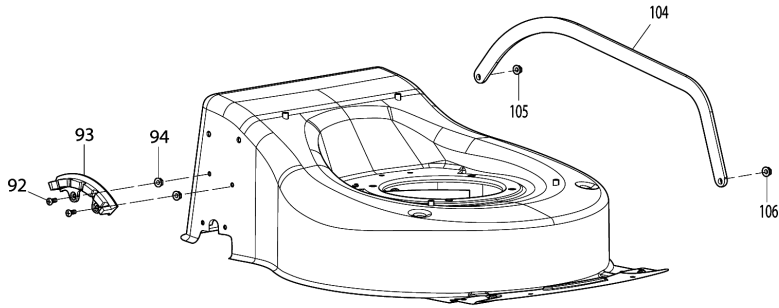

Model No.ELM4110 ELECTRIC LAWN MOWER

Model No.ELM4110 ELECTRIC LAWN MOWER

Model No.ELM4110 ELECTRIC LAWN MOWER

Model No.ELM4110 ELECTRIC LAWN MOWER

Model No.ELM4110 ELECTRIC LAWN MOWER

Item	Parts No.	Description	I/C	Qty	New/Old	Opt. 1	Opt. 2	Note
001	671002033	PAN.HEAD SCREW M4X8		1				
002	DA00001023	SWITCH LEVER END CAP RIGHT		1				
003	671011124	TENSION SPRING		1				
004	DA00000816	TAPPING SCREW ST3X10		1				
005	671001622	SWITCH LEVER		1				
006	671279005	SWITCH LEVER END CAP LEFT		1				
007	671011124	TENSION SPRING		1				
008	DA00000816	TAPPING SCREW ST3X10		1				
009	671002033	PAN.HEAD SCREW M4X8		1				
010	671635001	SWITCH BOX RIGHT		1				
011	671425002	SWITCH LINK BUTTON		1				
012	671011079	COMPRESSION SPRING		1				
013	671010040	SWITCH		1				
014	DA00000826	SELF-TAPPING SCREW ST4X12		2				
015	671263001	CORD CLAMP		1				
016	DA00000842	INDICATOR LENS		1				
017	DA00000813	POWER SUPPLY INDICATOR LED		1				
018	671635002	SWITCH BOX LEFT		1				
019	671010570	POWER SUPPLY CORD		1				
020	DA00000603	TAPPING SCREW ST4X16		4				
021	671611001	CABLE CLIP		1				
022	671001616	UPPER HANDLE BAR		1				
023	671451001	PRESSING PLATE OF SWITCH BOX		1				
024	671570020	SWITCH LEVER BOX RIGHT		1				
025	DA00000603	TAPPING SCREW ST4X16		2				
026	671570010	SWITCH LEVER BOX LEFT		1				
027	DA00000603	TAPPING SCREW ST4X16		2				
028	DA00000841	POWER SUPPLY CORD 1.0-2		1				
029	DA00000818	GROMMET		1				
030	DA00000563	HEXAGON NUT M8		1				
031	DA00000564	KNOB		1				
032	DA00000924	PLASTIC SADDLE WASHER 8		1				
033	DA00000569	SADDLE HEAD BOLT M8X58		1				
034	DA00000826	SELF-TAPPING SCREW ST4X12		1				
035	671479001	POWER SUPPLY CORD HANGER		1				
036	671800102	CORD HANGER STOPPER RING		1				
037	DA00000569	SADDLE HEAD BOLT M8X58		1				
038	DA00000924	PLASTIC SADDLE WASHER 8		1				
039	DA00000564	KNOB		1				