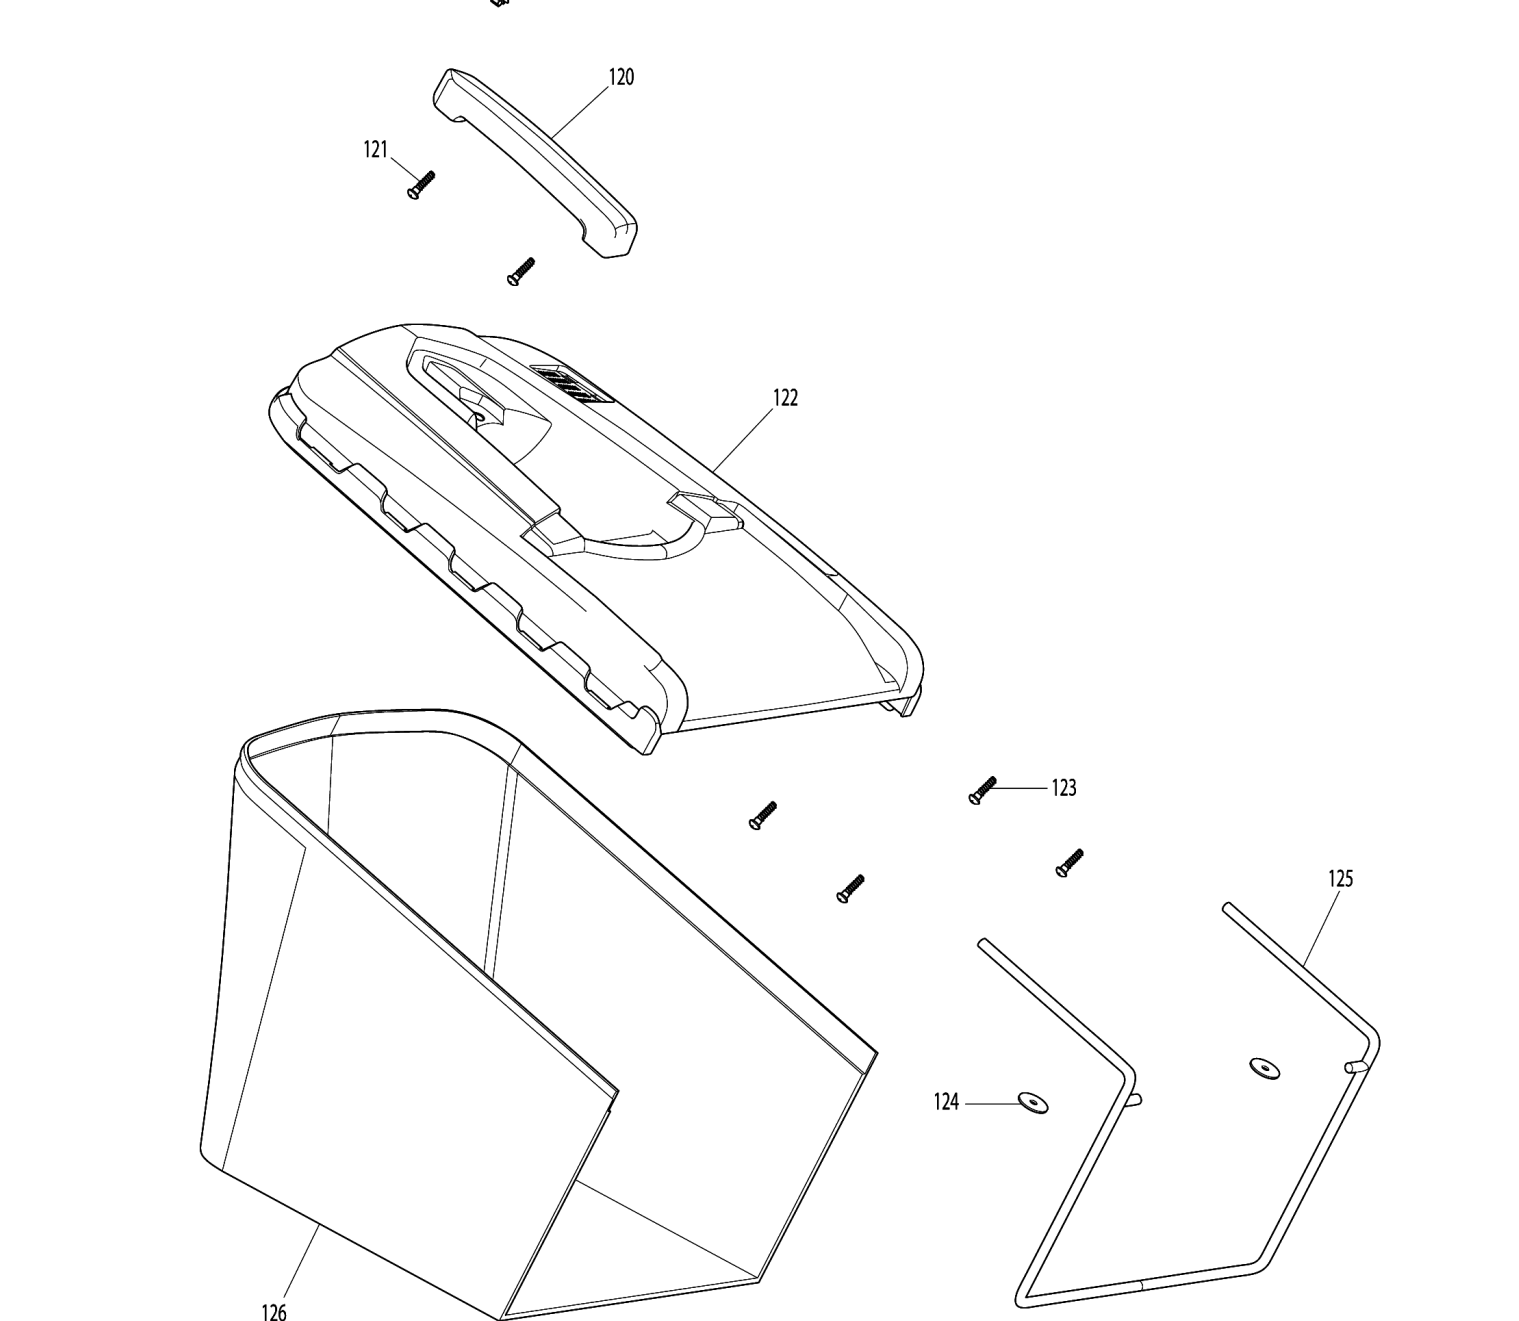

Model No.ELM3800 380MM ELECTRIC LAWN MOWER

Model No.ELM3800 380MM ELECTRIC LAWN MOWER