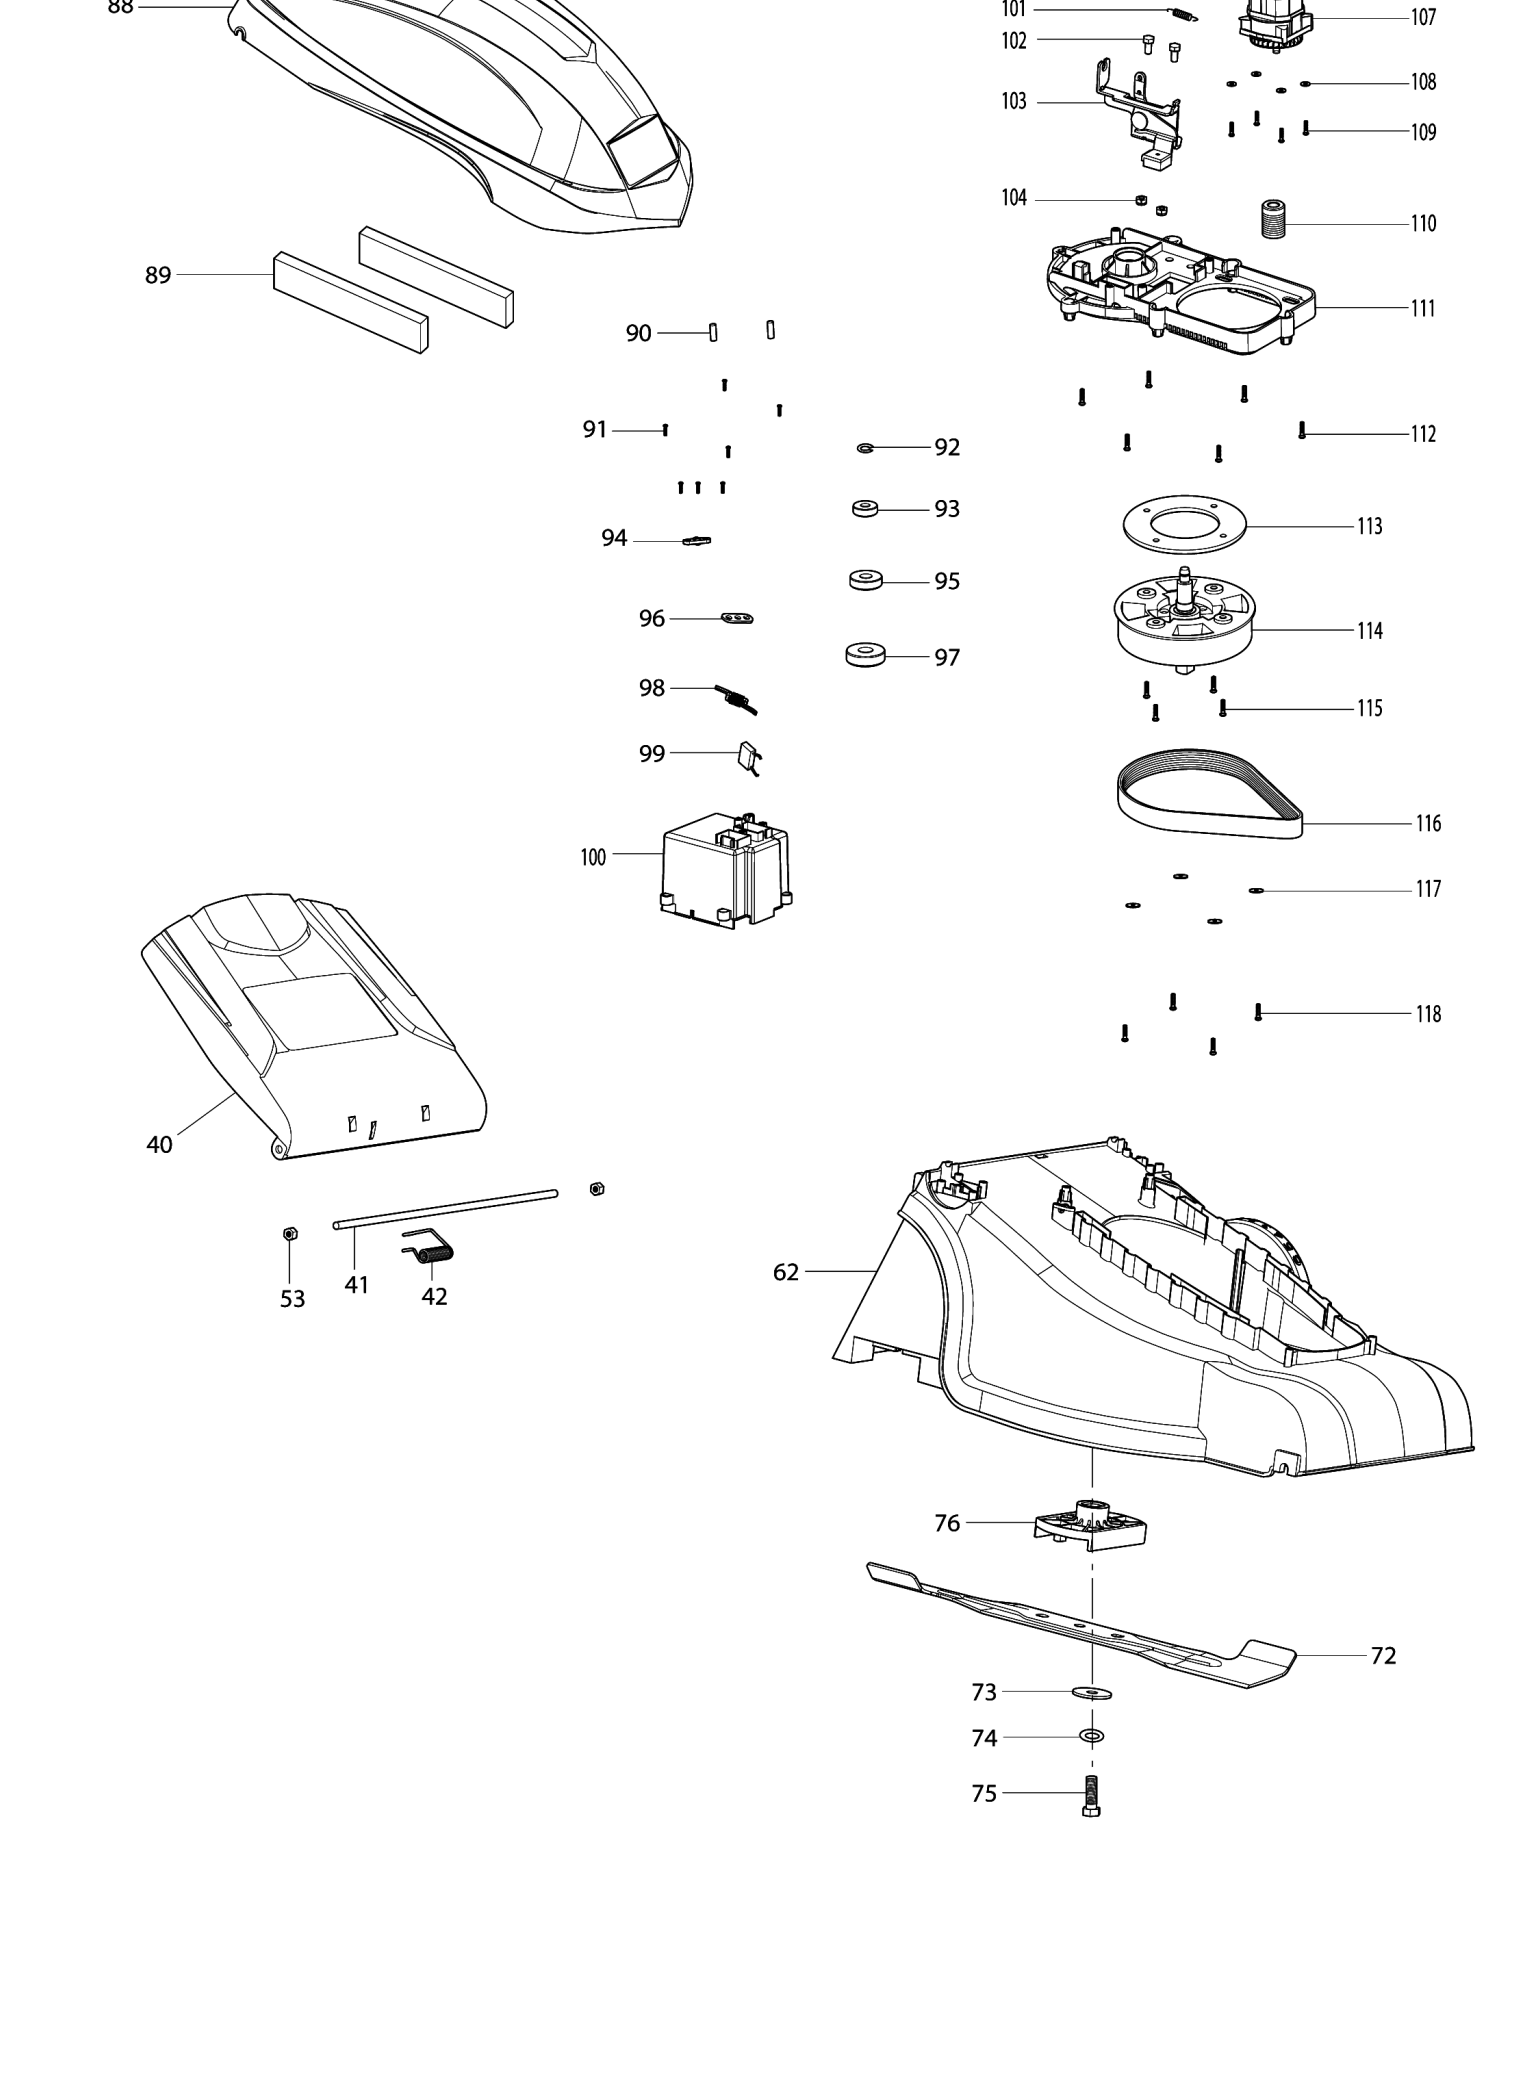

Model No.ELM3800 380MM ELECTRIC LAWN MOWER