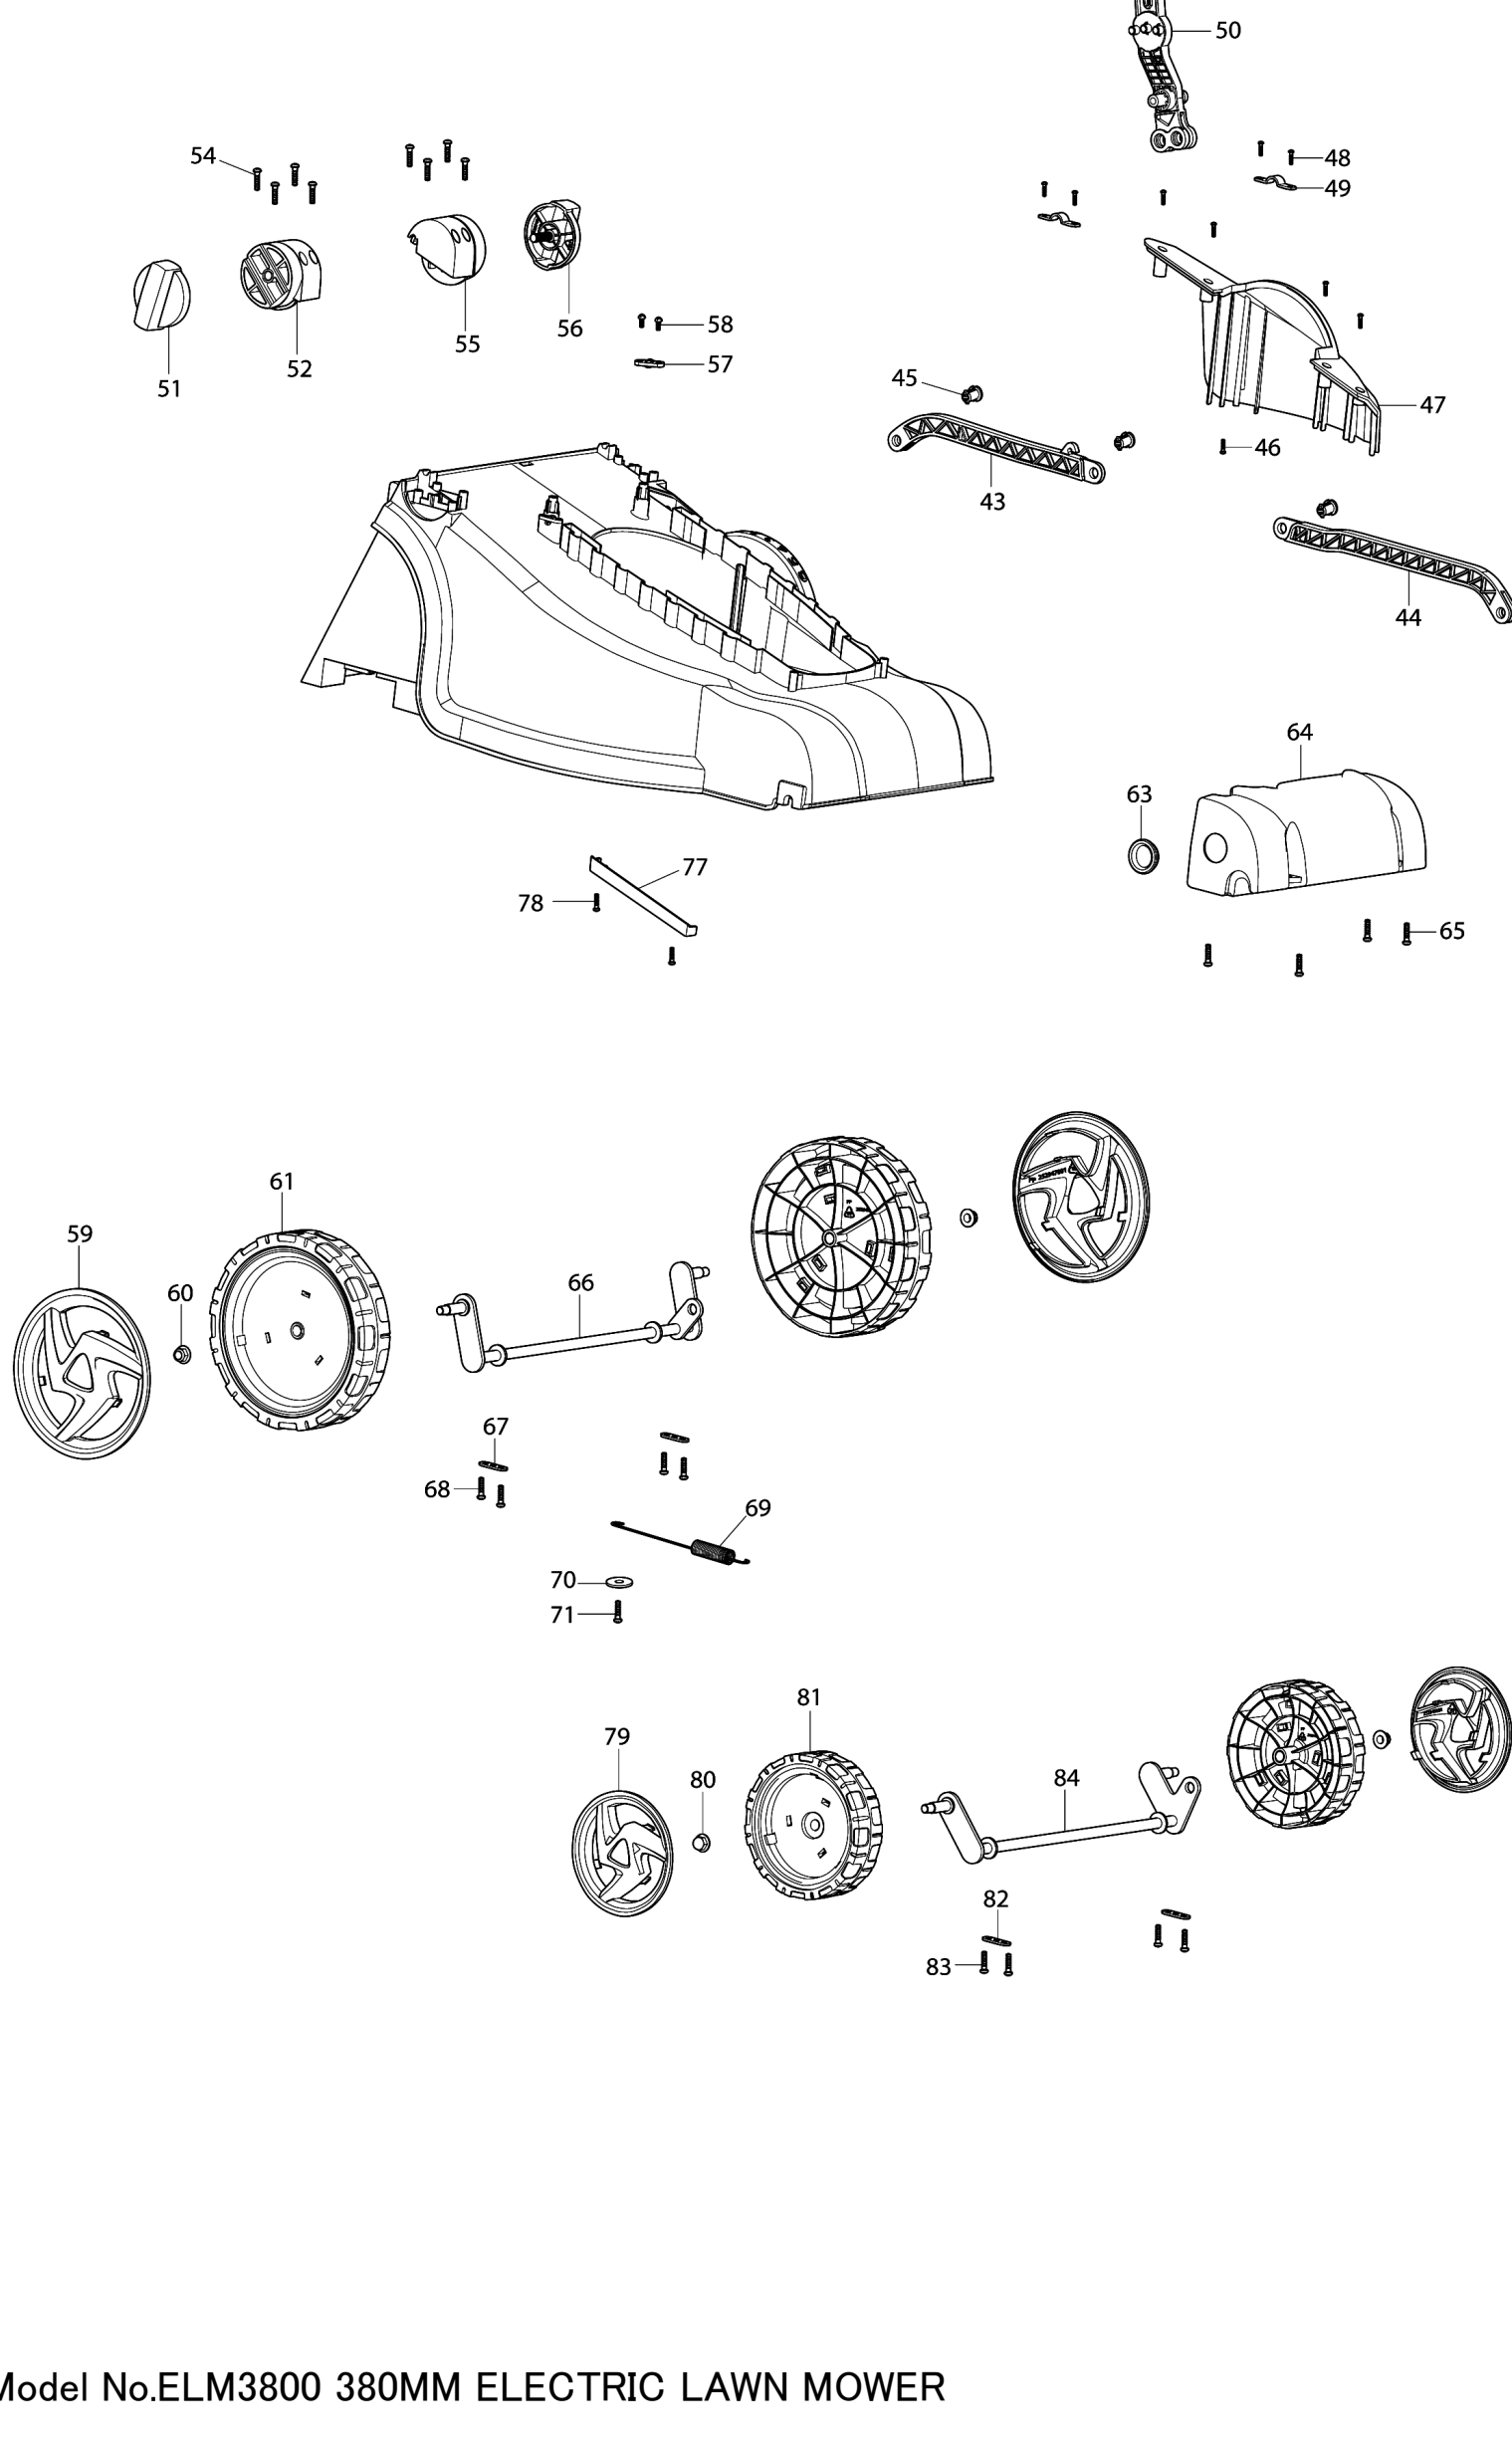

Model No.ELM3800 380MM ELECTRIC LAWN MOWER