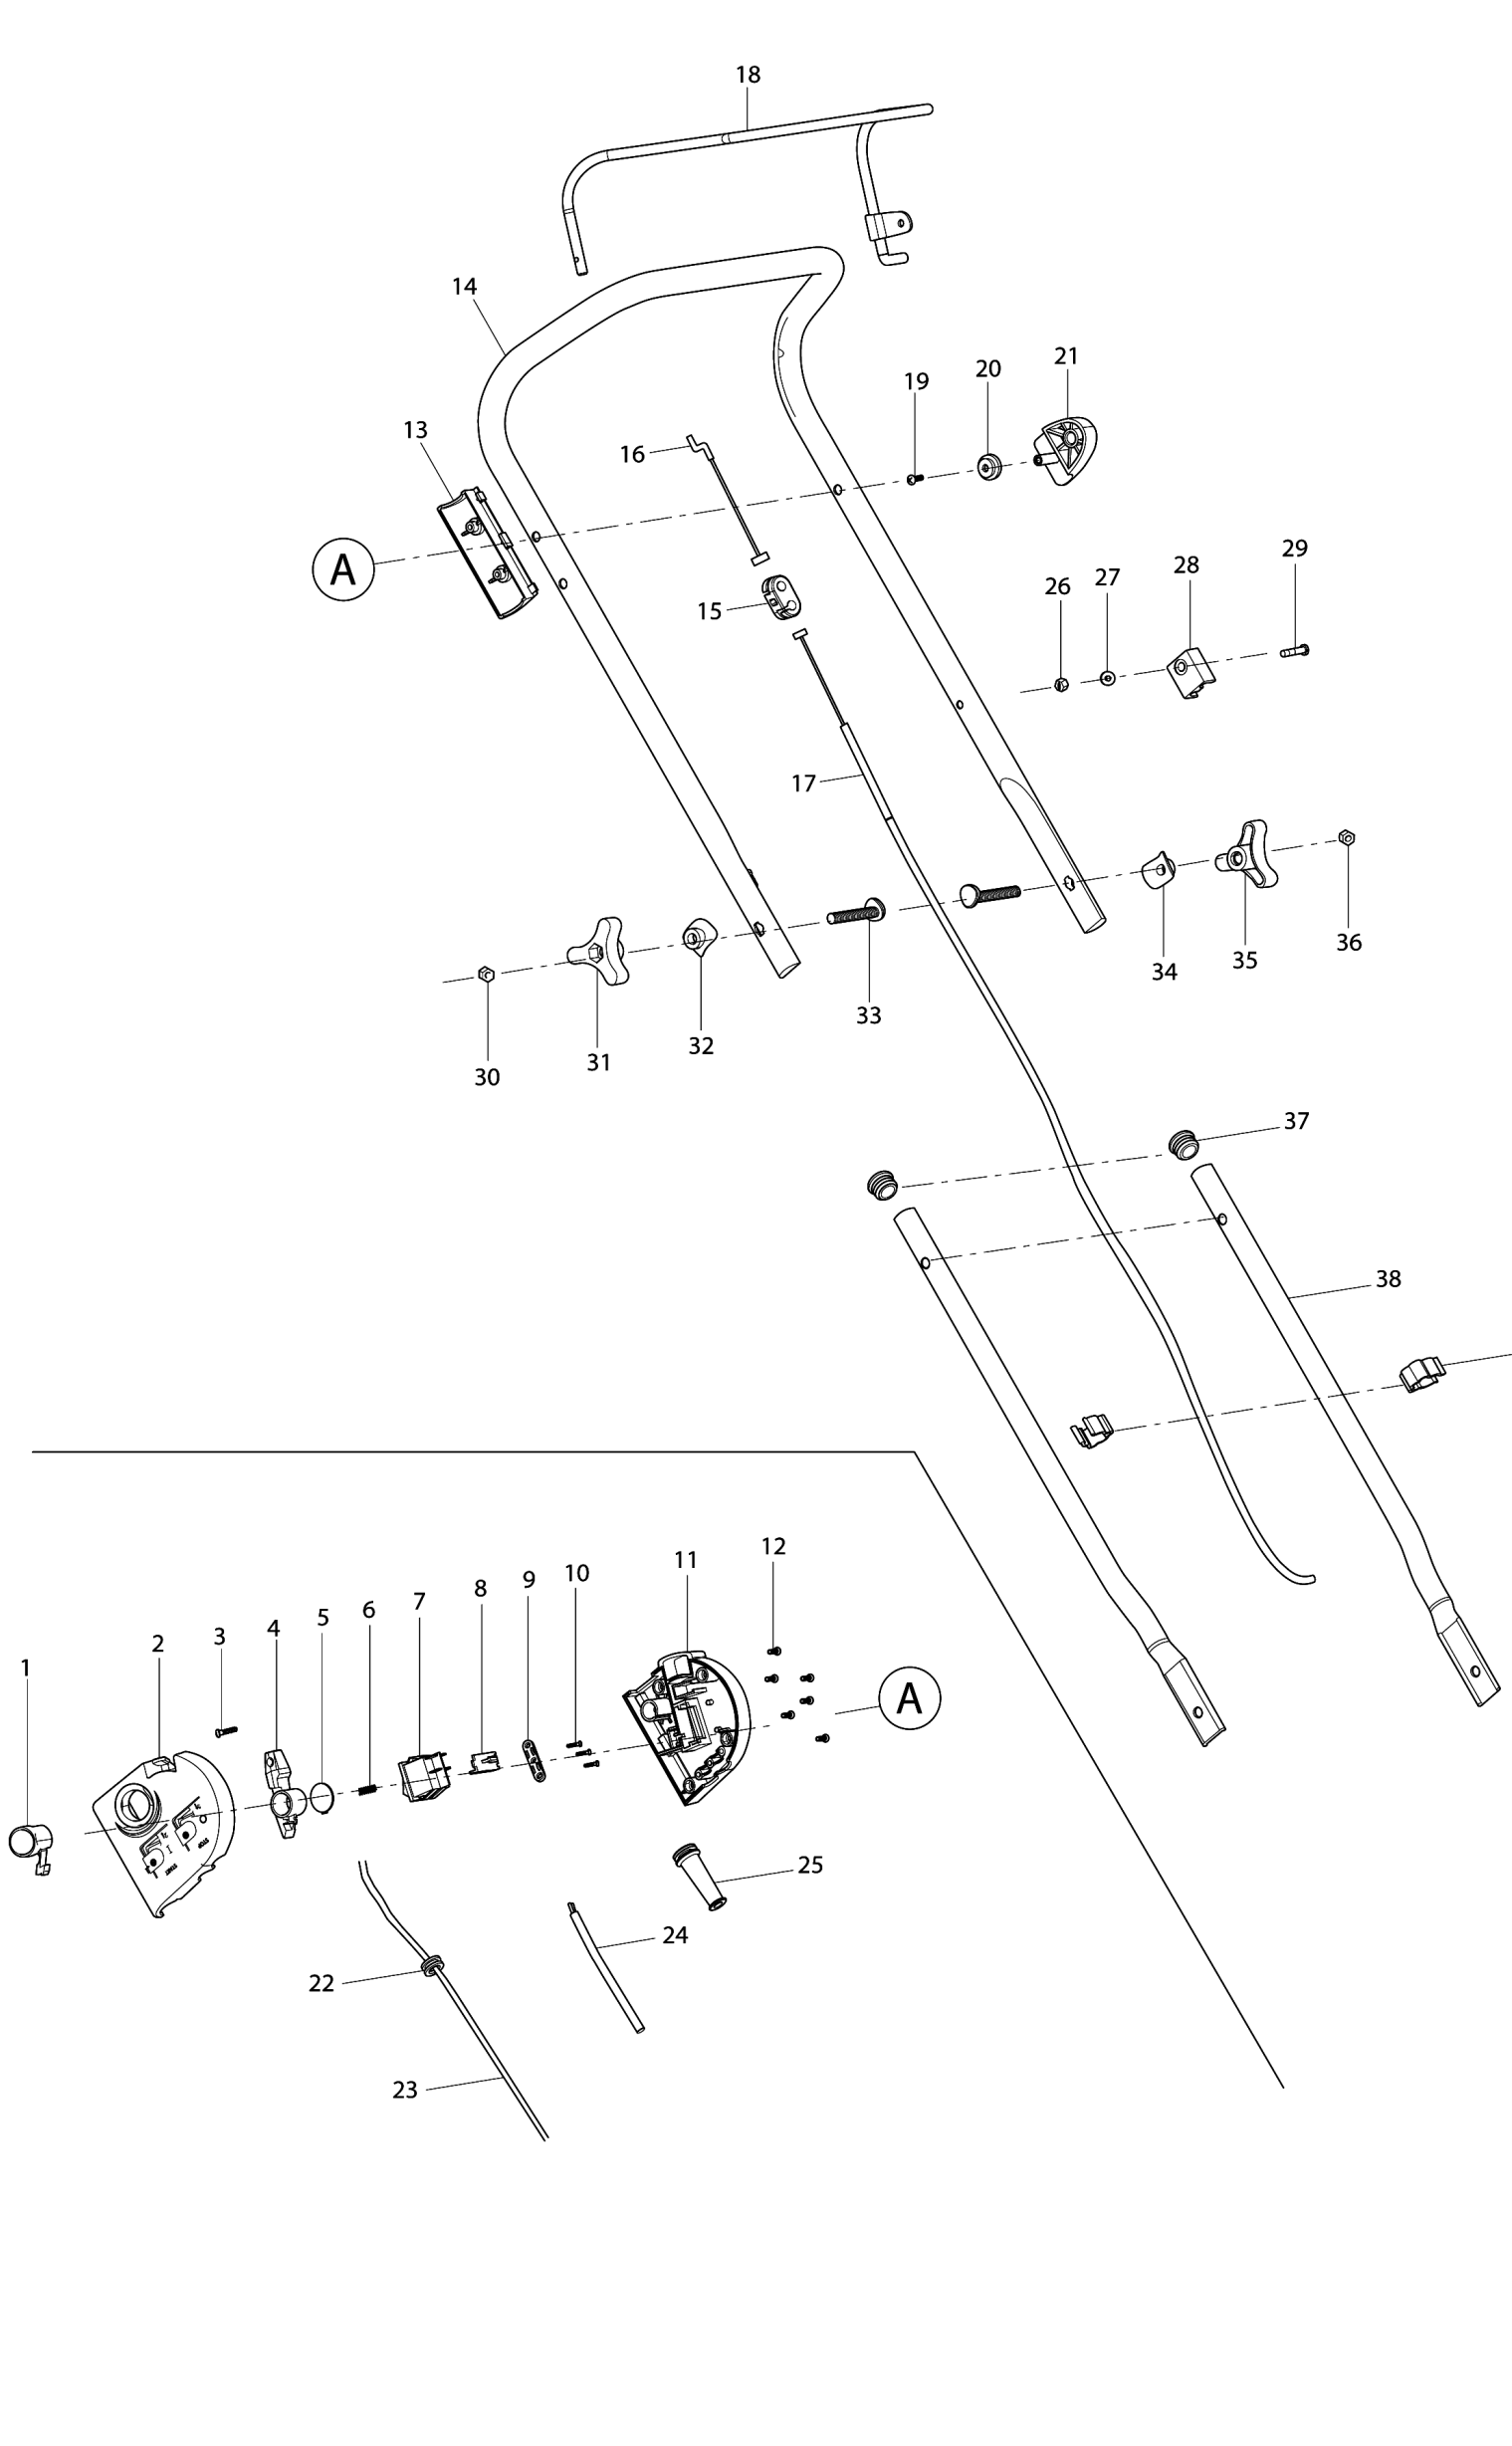

Model No.ELM3800 380MM ELECTRIC LAWN MOWER