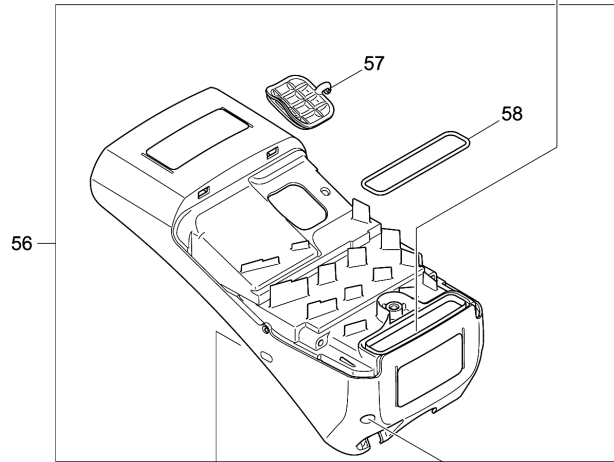

Model No.EK7651H POWER CUTTER