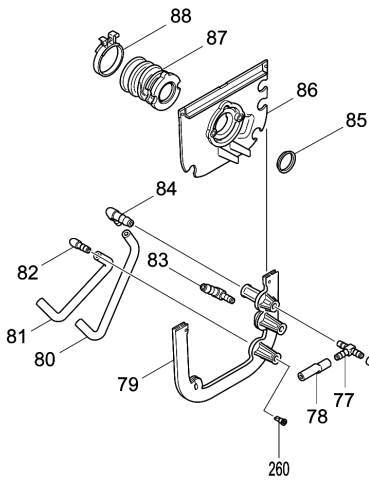

Model No.EK7651H POWER CUTTER