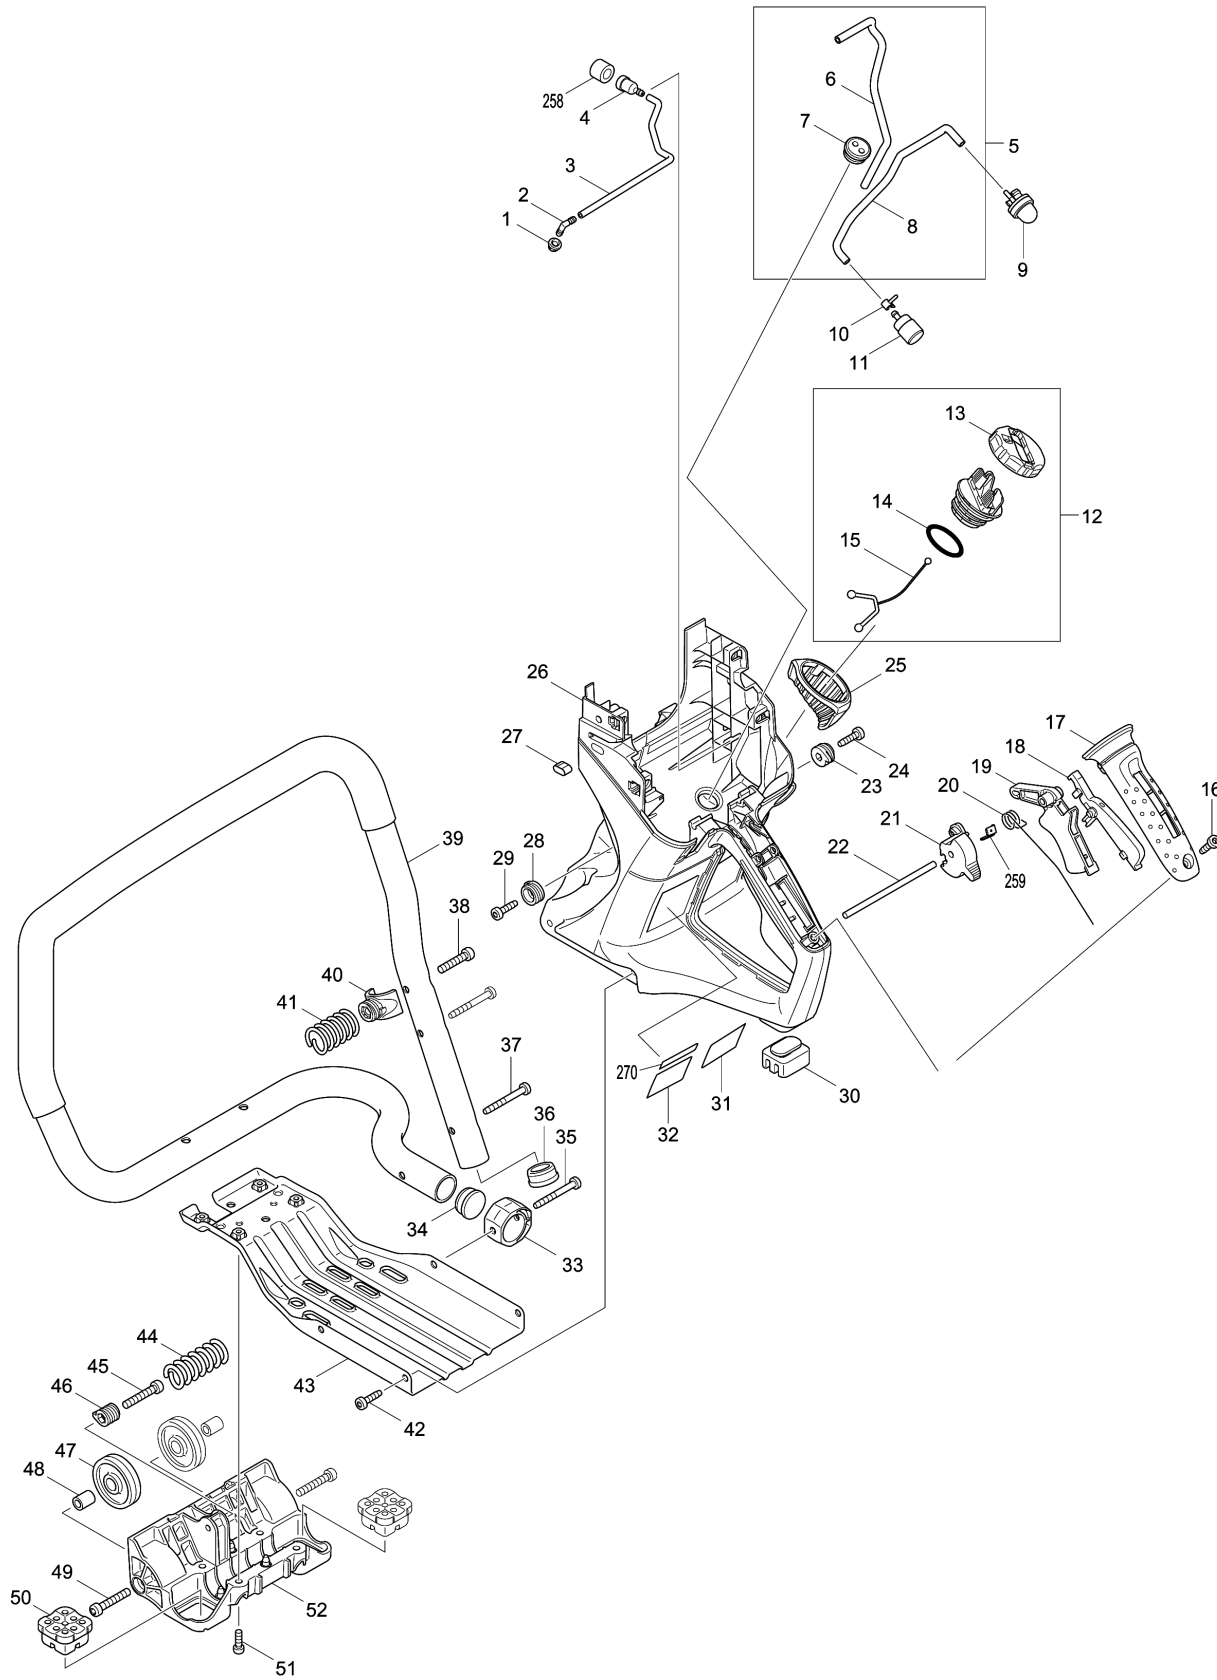

Model No.EK7651H POWER CUTTER