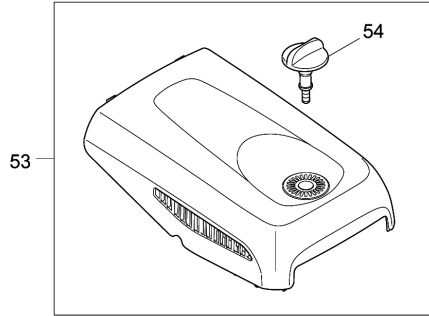

Model No.EK7651H POWER CUTTER