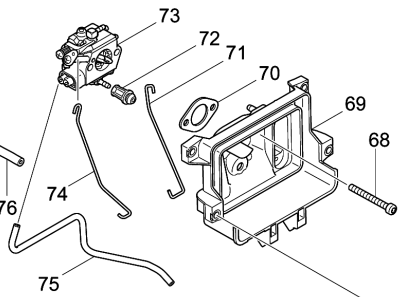

Model No.EK7651H POWER CUTTER