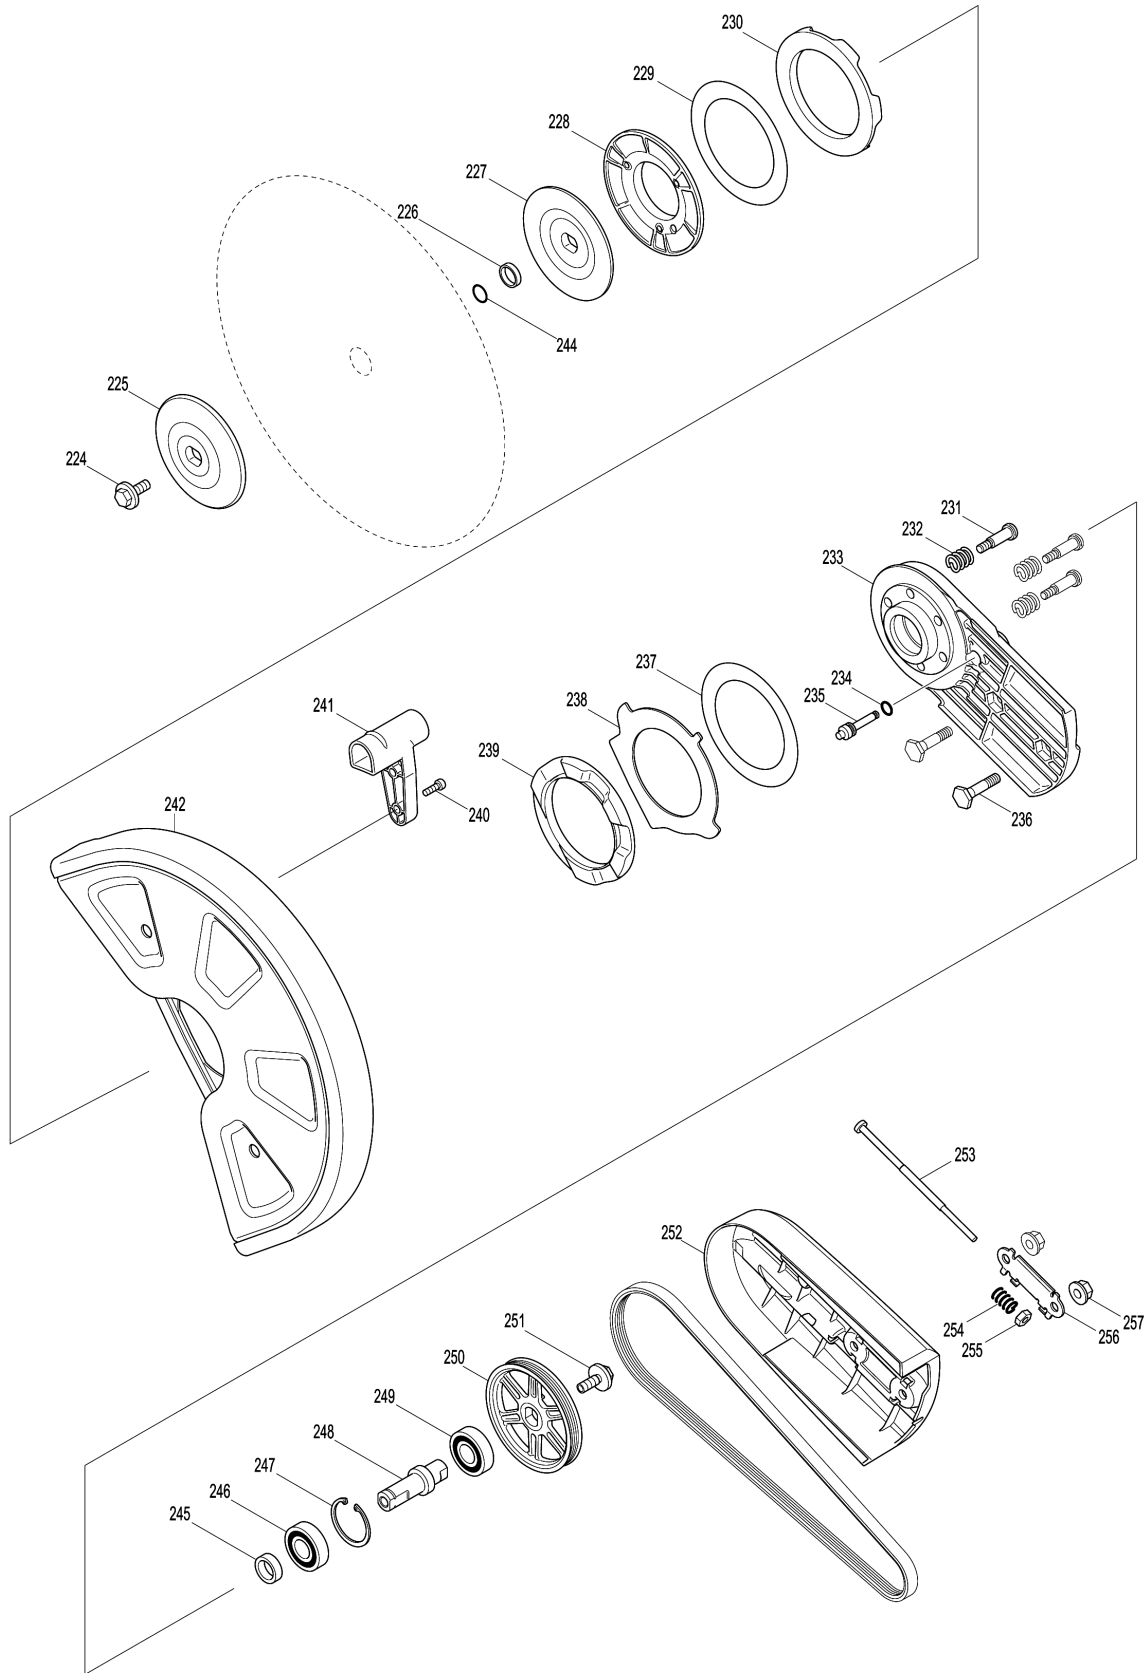

Model No.EK7651H POWER CUTTER