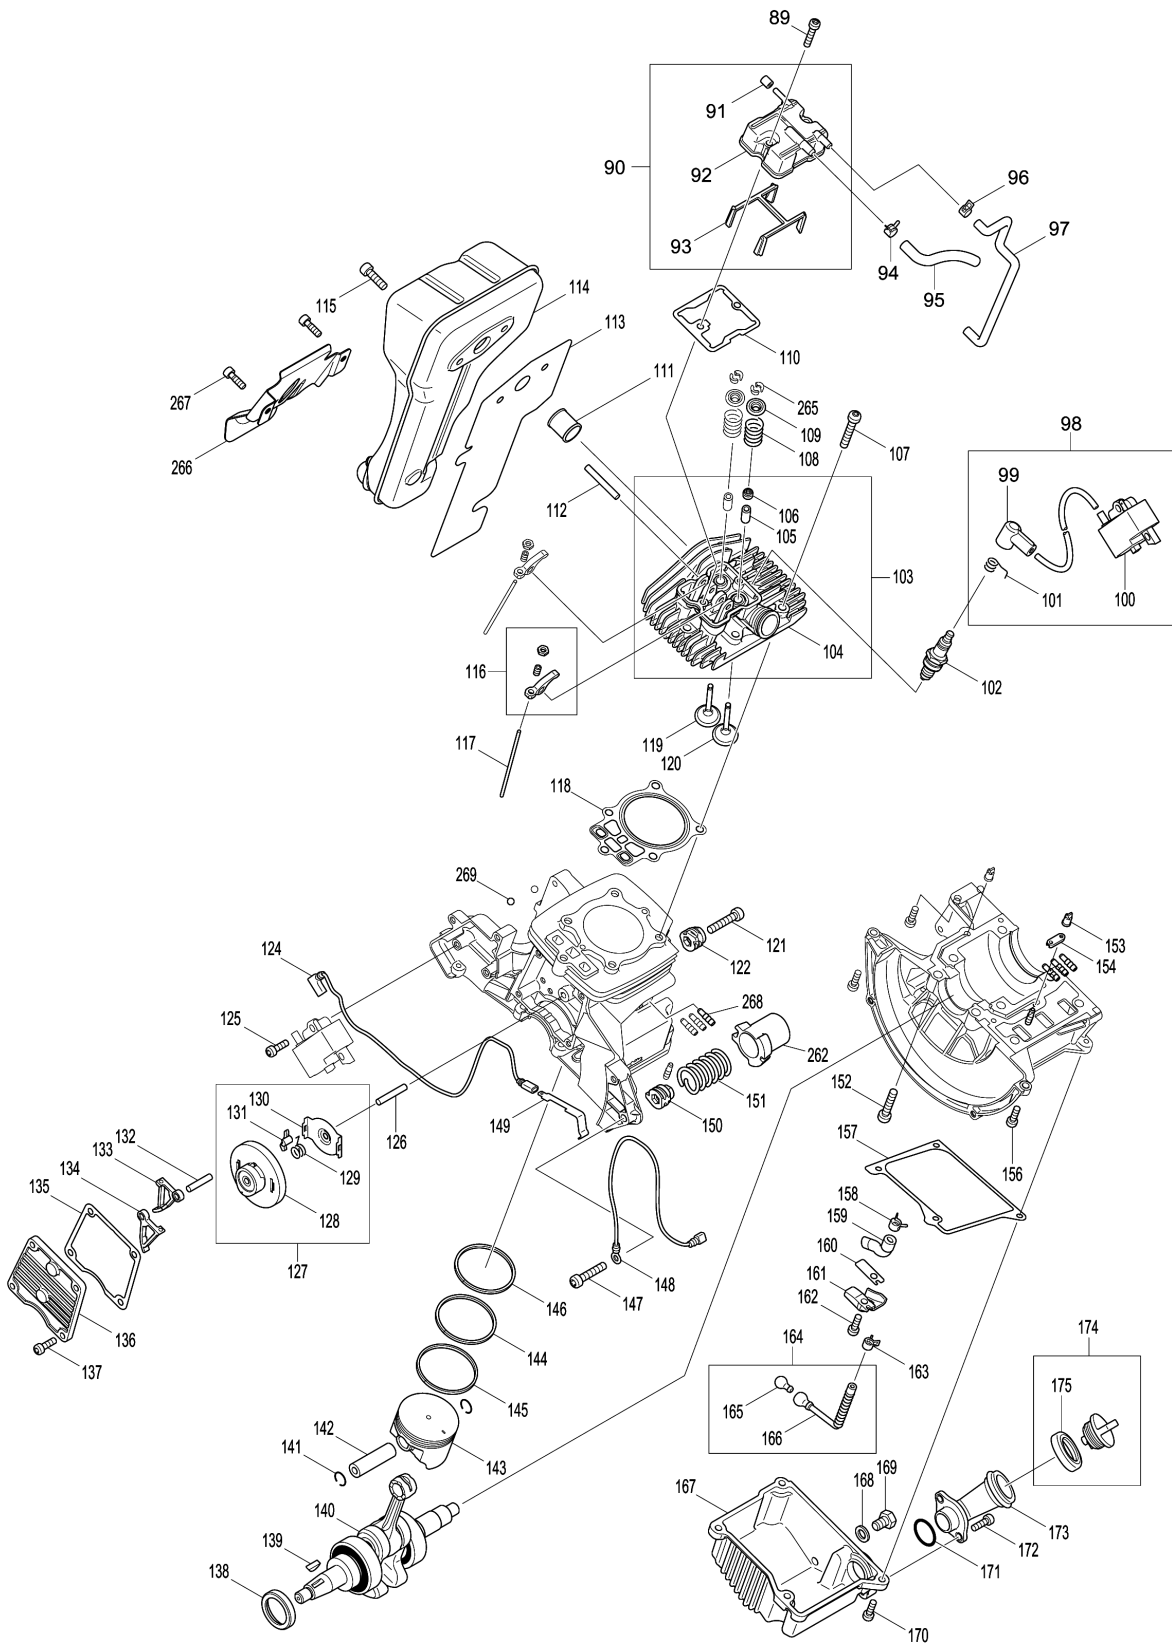

Model No.EK7651H POWER CUTTER