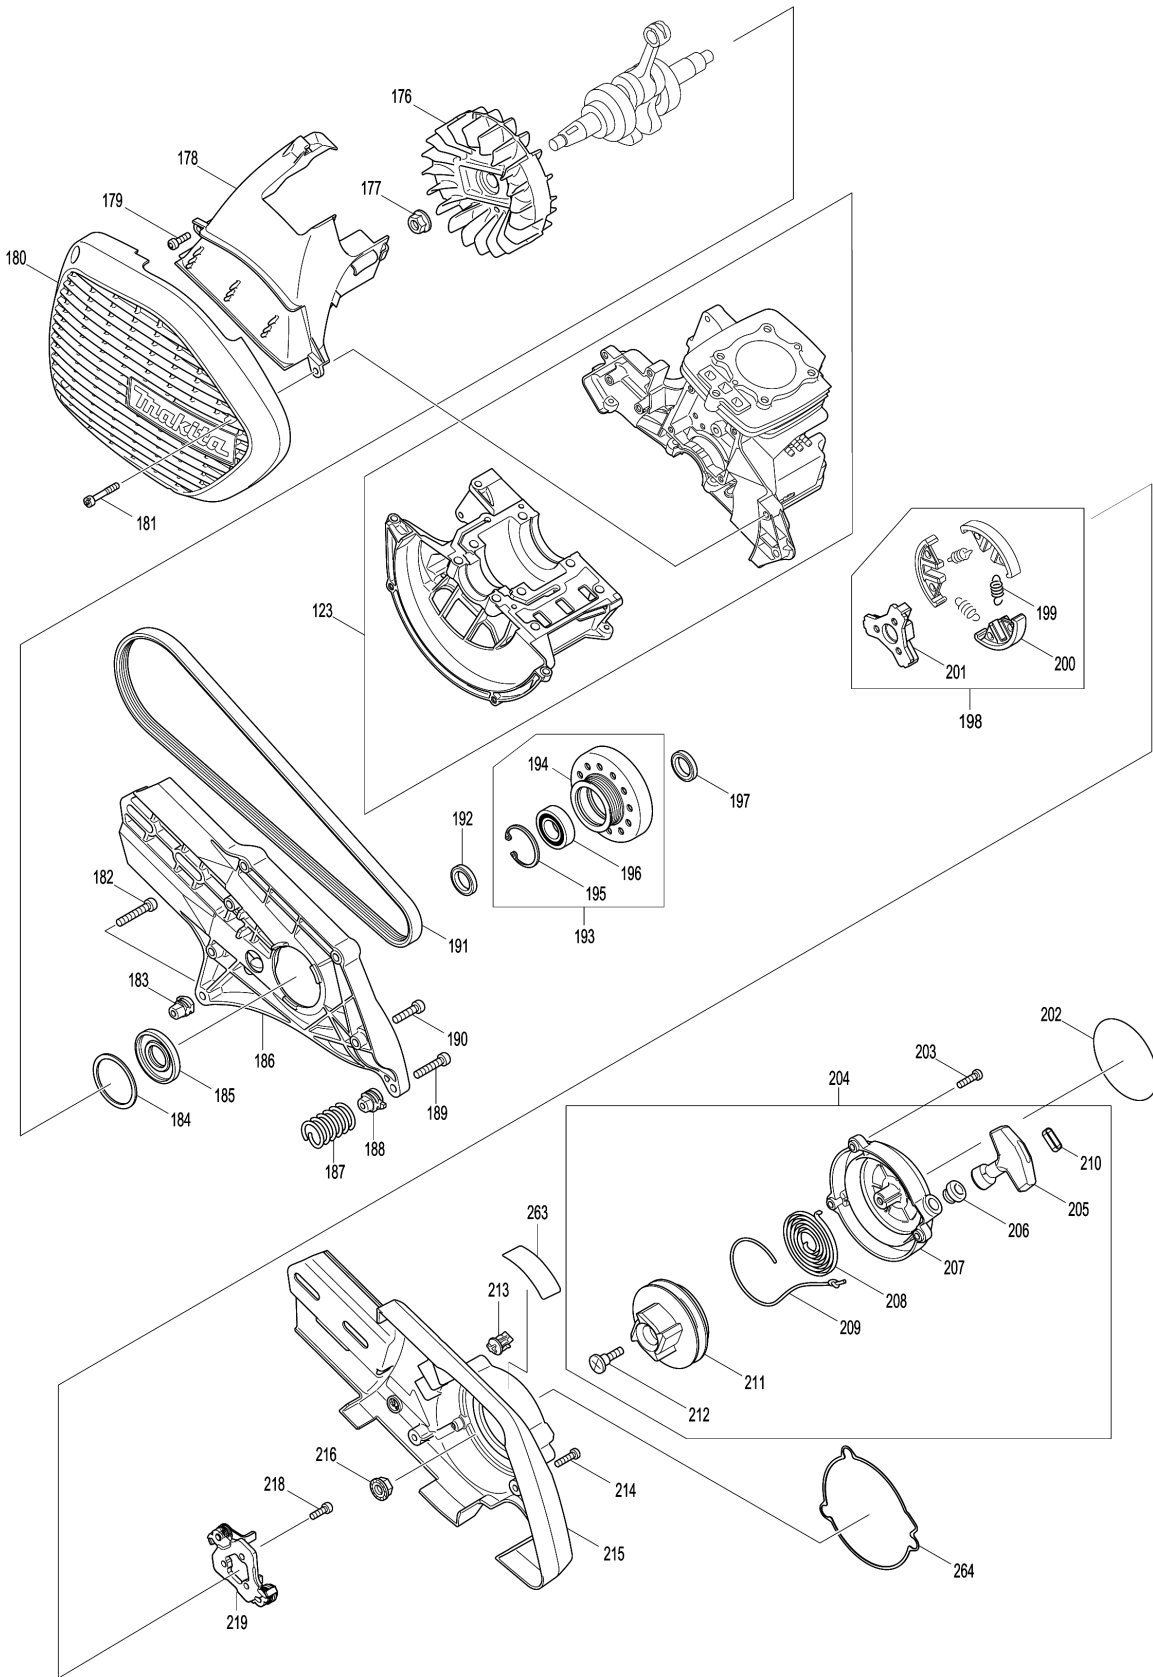

Model No.EK7651H POWER CUTTER