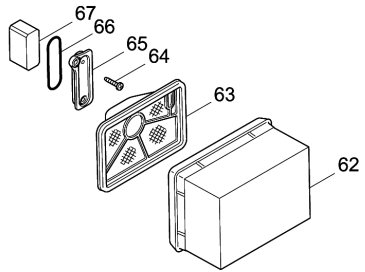

Model No.EK7651H POWER CUTTER