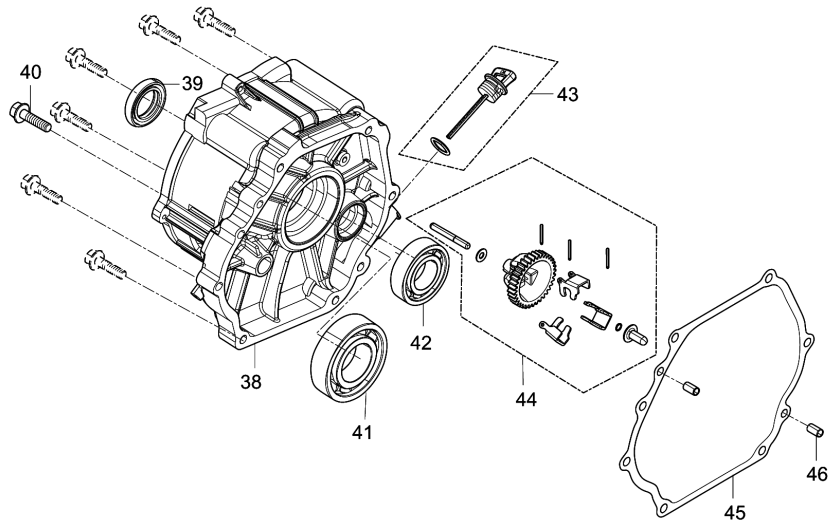

Model No.EG6050A PETROL GENERATOR