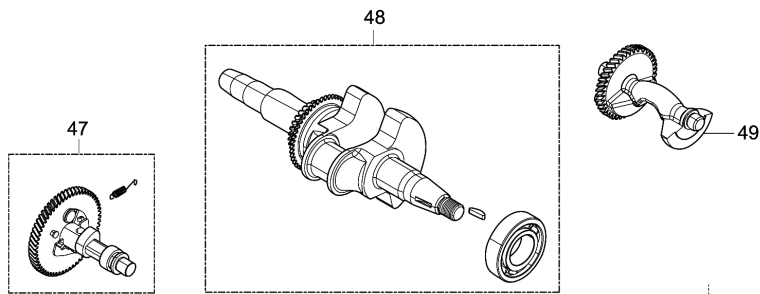

Model No.EG6050A PETROL GENERATOR