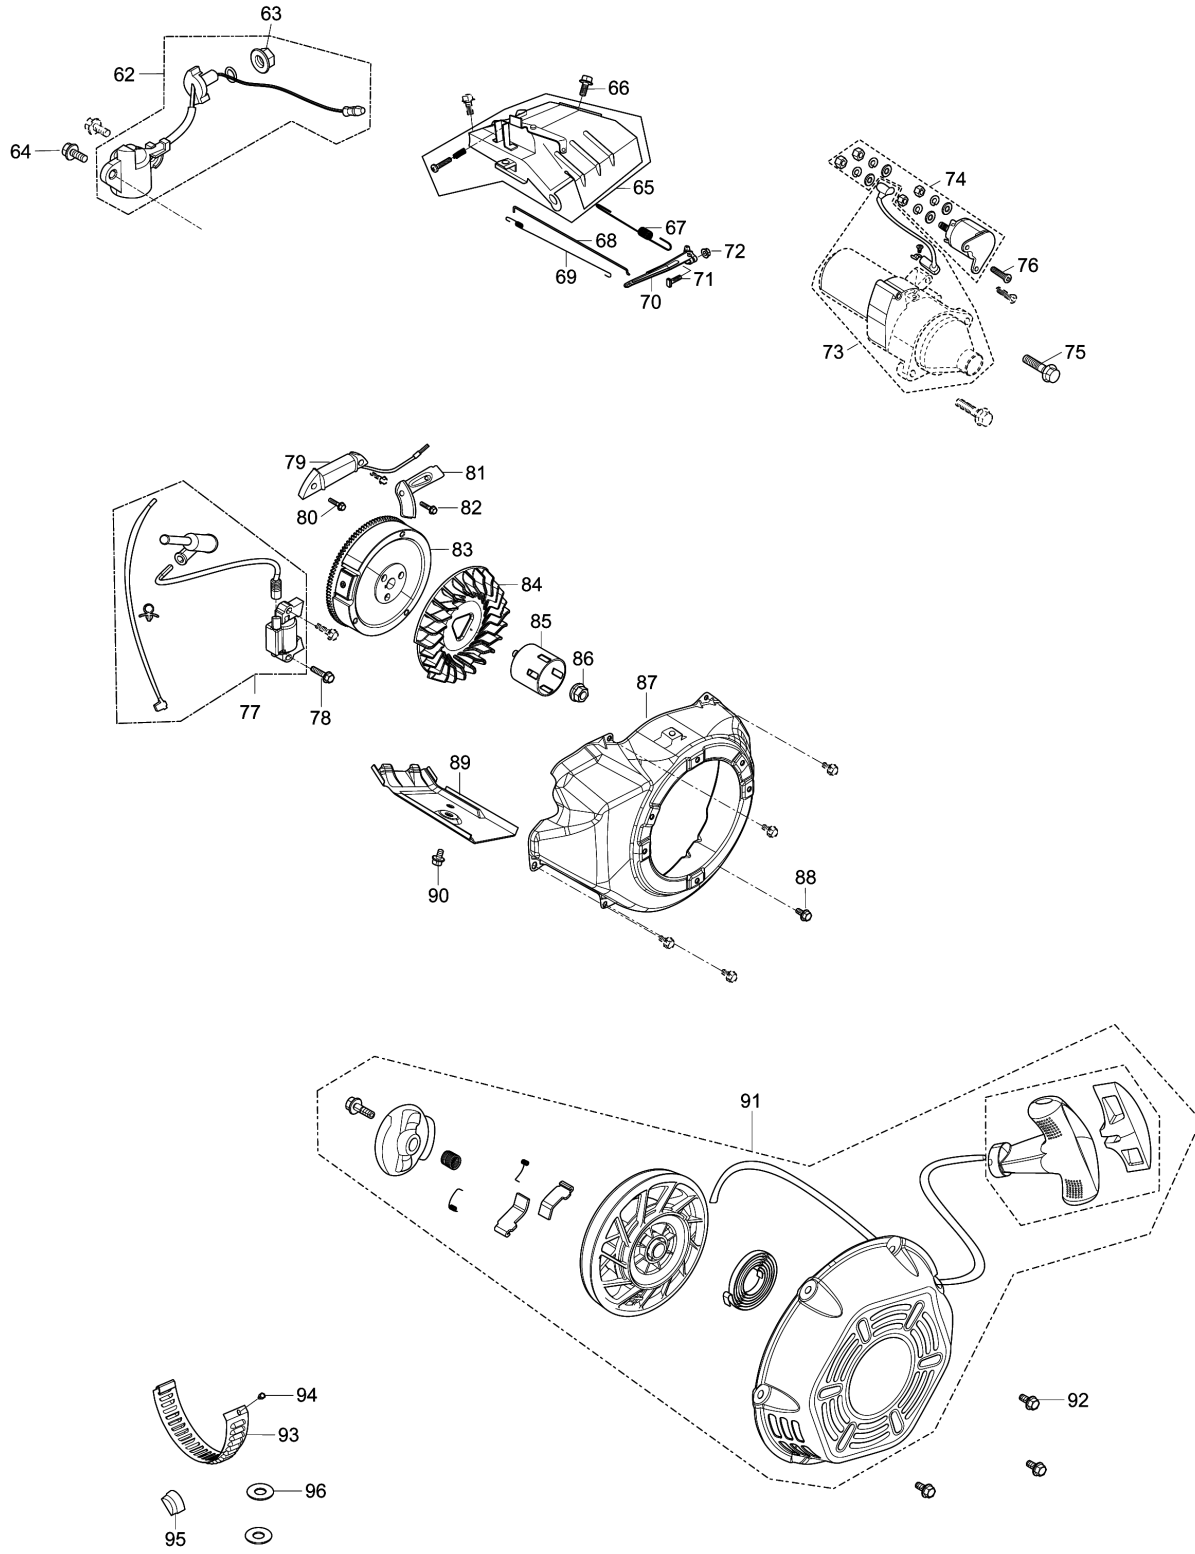

Model No.EG6050A PETROL GENERATOR