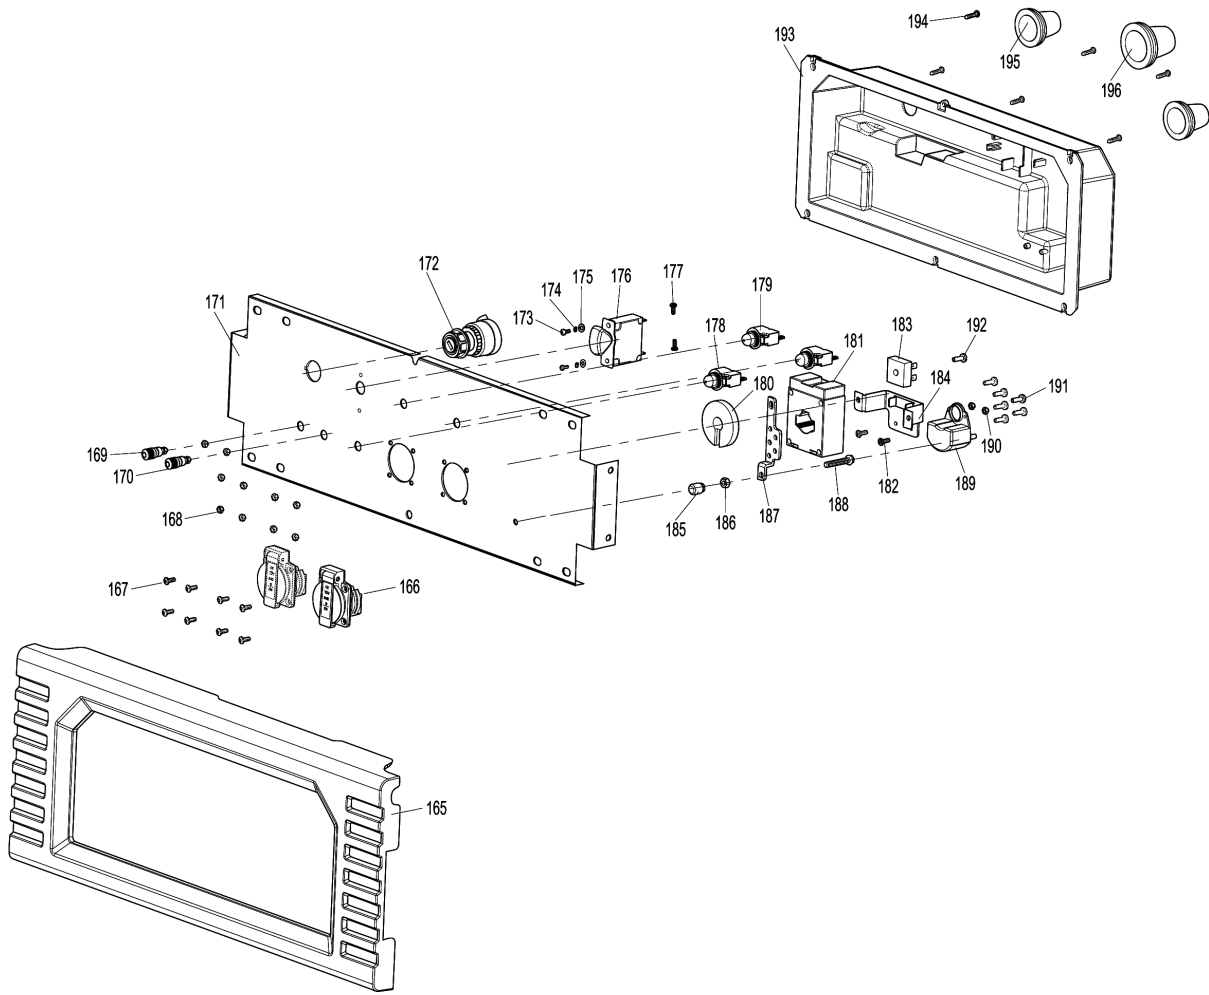

Model No.EG6050A PETROL GENERATOR

Model No.EG6050A PETROL GENERATOR

Model No.EG6050A PETROL GENERATOR

Model No.EG6050A PETROL GENERATOR

Item	Parts No.	Description	I/C	Qty	New/Old	Opt. 1	Opt. 2	Note
001	YA00000066	COVER SUBASSEMBLY, CYLINDER		1				
002	YA00000043	GASKET, CYLINDER HEAD COVER		1				
003	YA00000044	BOLT, CYLINDER HEAD		1				
004	YA00000045	GASKET		1				
005	YA00000129	TUBE, BREATHER		1				
006	YA00000583	HEAD SUBASSEMBLY, CYLINDER		1				
007	YA00000169	STUD		2				
008	YA00000167	STUD		2				
009	YA00000147	PLUG, SPARK		1				
010	YA00000041	BOLT, CYLINDER HEAD		4				
011	YA00000098	NUT, VALVE LOCK		2				
012	YA00000100	NUT, VALVE ADJUSTING		2				
013	YA00000097	ROCKER, VALVE		2				
014	YA00000099	BOLT, ROCKER SHAFT		2				
015	YA00000093	PLATE SUBASSEMBLY, LIFTER		1				
016	YA00000058	SEAT, VALVE SPRING		1				
017	YA00000049	SPRING, VALVE		2				
018	YA00000047	GUIDE, SEAL		1				
019	YA00000051	ROTATOR, VALVE		1				
020	YA00000054	RETAINER, EXHAUST VALVE		1				
021	YA00000052	RETAINER, VALVE SPRING		1				
022	YA00000056	VALVE, INTAKE		1				
023	YA00000060	VALVE, EXHAUST		1				
024	YA00000088	LIFTER SUBASSEMBLY, VALVE		2				
025	YA00000091	TAPPET, VALVE		2				
026	YA00000061	GASKET, CYLINDER HEAD		1				
027	YA00000181	PIN		2				
028	YA00000076	RING, THE FIRST		1				
029	YA00000078	RING, THE SECOND		1				
030	YA00000080	RING SET, OIL		1				
031	YA00000070	PISTON		1				
032	YA00000072	PIN, PISTON		1				
033	YA00000074	CLIP, PISTON PIN		2				
034	YA00000067	ROD, CONNECTING		1				
037	YA00000036	CRANKCASE SUBASSEMBLY.		1				
038	YA00000038	COVER, CRANKCASE		1				
039	YA00000186	SEAL, OIL		1				
040	YA00000166	BOLT		7				
041	YA00000184	BEARIN, DEEP GROOVE BALL		1				
042	YA00000182	BEARIN, DEEP GROOVE BALL		1				