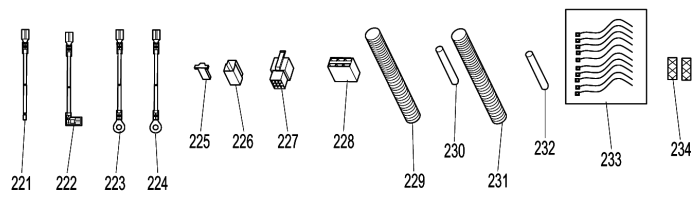

Model No.EG6050A PETROL GENERATOR

Model No.EG6050A PETROL GENERATOR

Model No.EG6050A PETROL GENERATOR

Model No.EG6050A PETROL GENERATOR

Item	Parts No.	Description	I/C	Qty	New/Old	Opt. 1	Opt. 2	Note
001	YA00000066	COVER SUBASSEMBLY, CYLINDER		1				
002	YA00000043	GASKET, CYLINDER HEAD COVER		1				
003	YA00000044	BOLT, CYLINDER HEAD		1				
004	YA00000045	GASKET		1				
005	YA00000129	TUBE, BREATHER		1				
006	YA00000583	HEAD SUBASSEMBLY, CYLINDER		1				
007	YA00000169	STUD		2				
008	YA00000167	STUD		2				
009	YA00000147	PLUG, SPARK		1				
010	YA00000041	BOLT, CYLINDER HEAD		4				
011	YA00000098	NUT, VALVE LOCK		2				
012	YA00000100	NUT, VALVE ADJUSTING		2				
013	YA00000097	ROCKER, VALVE		2				
014	YA00000099	BOLT, ROCKER SHAFT		2				
015	YA00000093	PLATE SUBASSEMBLY, LIFTER		1				
016	YA00000058	SEAT, VALVE SPRING		1				
017	YA00000049	SPRING, VALVE		2				
018	YA00000047	GUIDE, SEAL		1				
019	YA00000051	ROTATOR, VALVE		1				
020	YA00000054	RETAINER, EXHAUST VALVE		1				
021	YA00000052	RETAINER, VALVE SPRING		1				
022	YA00000056	VALVE, INTAKE		1				
023	YA00000060	VALVE, EXHAUST		1				
024	YA00000088	LIFTER SUBASSEMBLY, VALVE		2				
025	YA00000091	TAPPET, VALVE		2				
026	YA00000061	GASKET, CYLINDER HEAD		1				
027	YA00000181	PIN		2				
028	YA00000076	RING, THE FIRST		1				
029	YA00000078	RING, THE SECOND		1				
030	YA00000080	RING SET, OIL		1				
031	YA00000070	PISTON		1				
032	YA00000072	PIN, PISTON		1				
033	YA00000074	CLIP, PISTON PIN		2				
034	YA00000067	ROD, CONNECTING		1				
037	YA00000036	CRANKCASE SUBASSEMBLY.		1				
038	YA00000038	COVER, CRANKCASE		1				
039	YA00000186	SEAL, OIL		1				
040	YA00000166	BOLT		7				
041	YA00000184	BEARIN, DEEP GROOVE BALL		1				
042	YA00000182	BEARIN, DEEP GROOVE BALL		1				