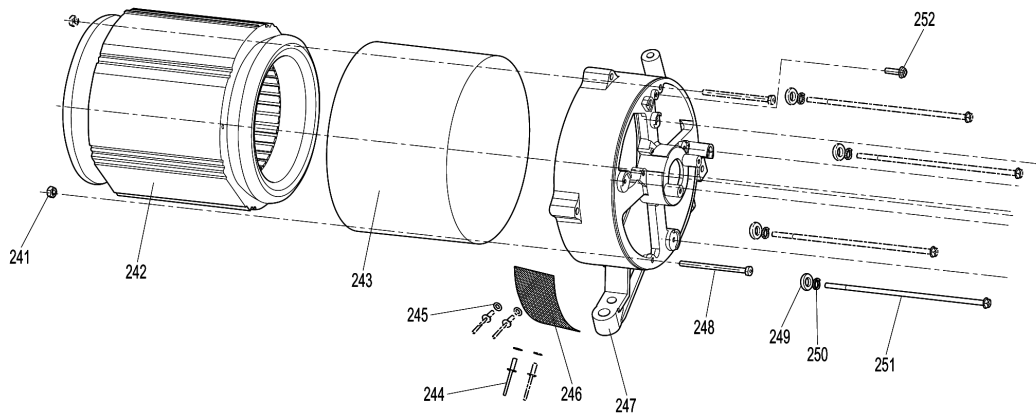

Model No.EG6050A PETROL GENERATOR

Model No.EG6050A PETROL GENERATOR

Model No.EG6050A PETROL GENERATOR

Model No.EG6050A PETROL GENERATOR

Item	Parts No.	Description	I/C	Qty	New/Old	Opt. 1	Opt. 2	Note
001	YA00000066	COVER SUBASSEMBLY, CYLINDER		1				
002	YA00000043	GASKET, CYLINDER HEAD COVER		1				
003	YA00000044	BOLT, CYLINDER HEAD		1				
004	YA00000045	GASKET		1				
005	YA00000129	TUBE, BREATHER		1				
006	YA00000583	HEAD SUBASSEMBLY, CYLINDER		1				
007	YA00000169	STUD		2				
008	YA00000167	STUD		2				
009	YA00000147	PLUG, SPARK		1				
010	YA00000041	BOLT, CYLINDER HEAD		4				
011	YA00000098	NUT, VALVE LOCK		2				
012	YA00000100	NUT, VALVE ADJUSTING		2				
013	YA00000097	ROCKER, VALVE		2				
014	YA00000099	BOLT, ROCKER SHAFT		2				
015	YA00000093	PLATE SUBASSEMBLY, LIFTER		1				
016	YA00000058	SEAT, VALVE SPRING		1				
017	YA00000049	SPRING, VALVE		2				
018	YA00000047	GUIDE, SEAL		1				
019	YA00000051	ROTATOR, VALVE		1				
020	YA00000054	RETAINER, EXHAUST VALVE		1				
021	YA00000052	RETAINER, VALVE SPRING		1				
022	YA00000056	VALVE, INTAKE		1				
023	YA00000060	VALVE, EXHAUST		1				
024	YA00000088	LIFTER SUBASSEMBLY, VALVE		2				
025	YA00000091	TAPPET, VALVE		2				
026	YA00000061	GASKET, CYLINDER HEAD		1				
027	YA00000181	PIN		2				
028	YA00000076	RING, THE FIRST		1				
029	YA00000078	RING, THE SECOND		1				
030	YA00000080	RING SET, OIL		1				
031	YA00000070	PISTON		1				
032	YA00000072	PIN, PISTON		1				
033	YA00000074	CLIP, PISTON PIN		2				
034	YA00000067	ROD, CONNECTING		1				
037	YA00000036	CRANKCASE SUBASSEMBLY.		1				
038	YA00000038	COVER, CRANKCASE		1				
039	YA00000186	SEAL, OIL		1				
040	YA00000166	BOLT		7				
041	YA00000184	BEARIN, DEEP GROOVE BALL		1				
042	YA00000182	BEARIN, DEEP GROOVE BALL		1				