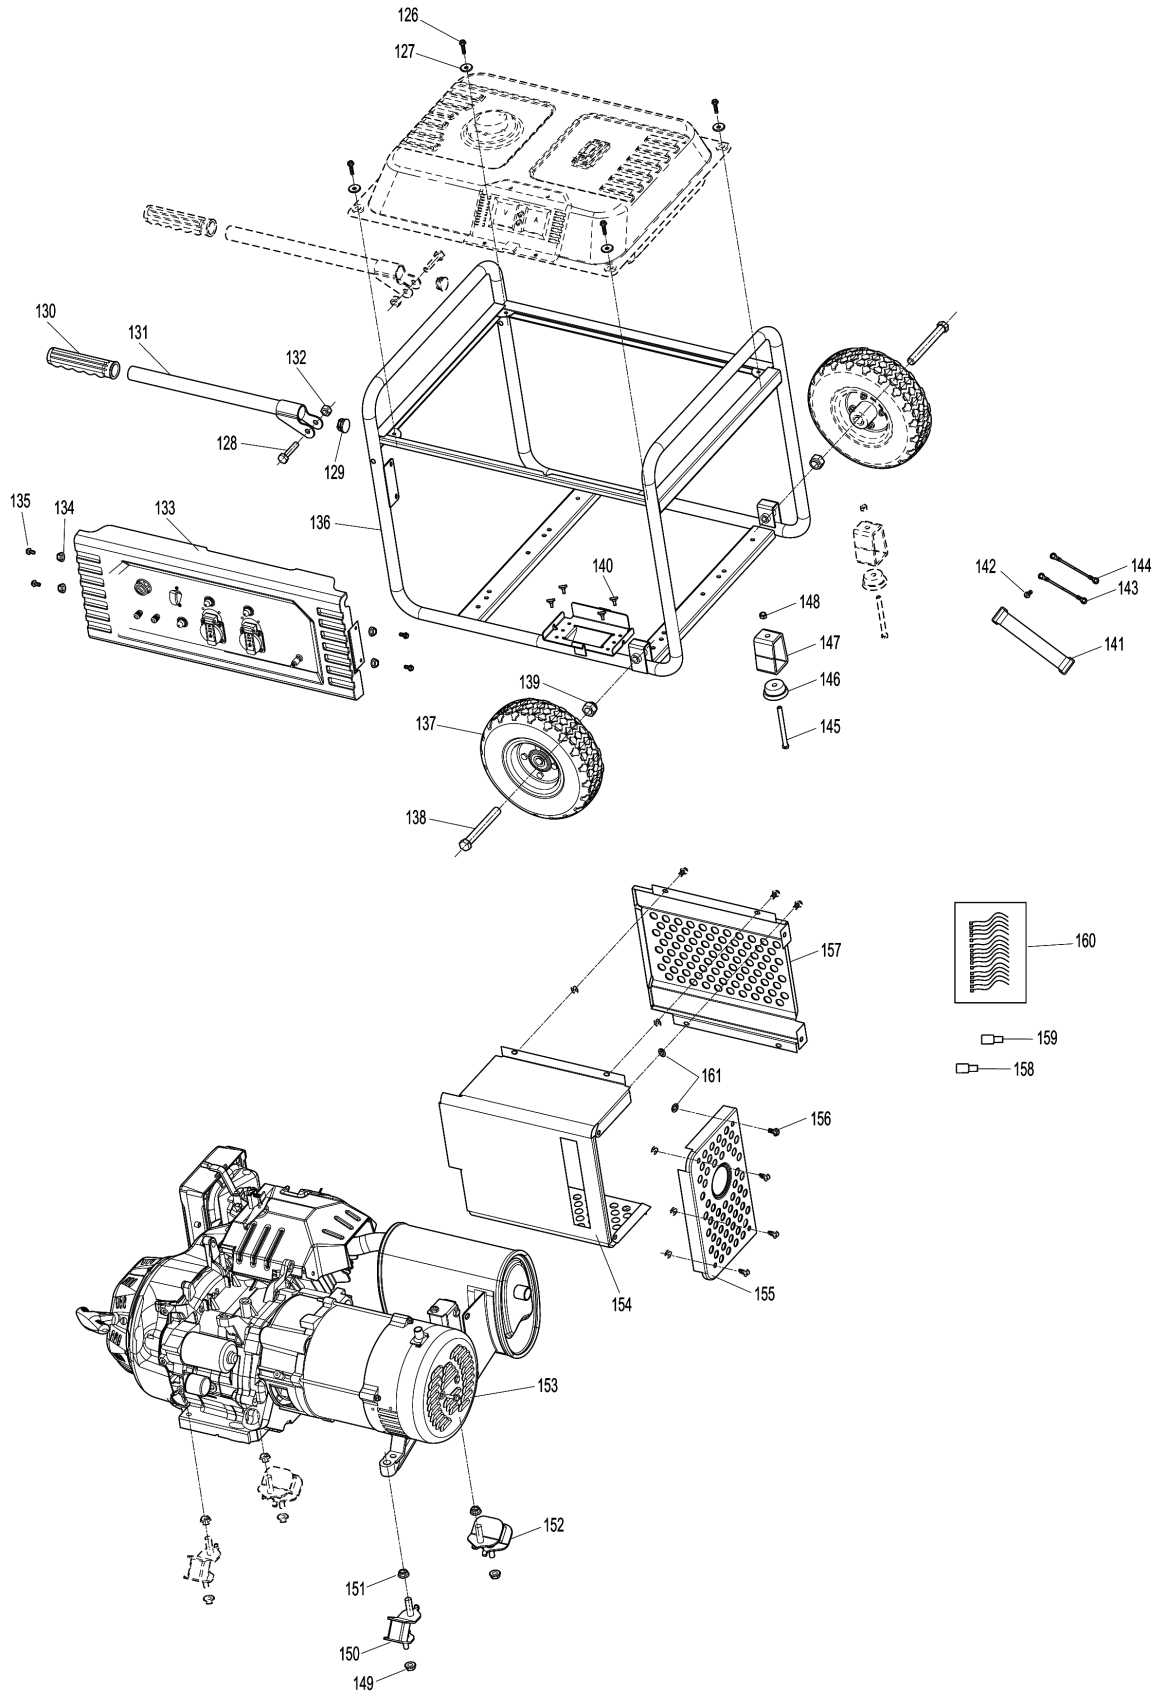

Model No.EG6050A PETROL GENERATOR