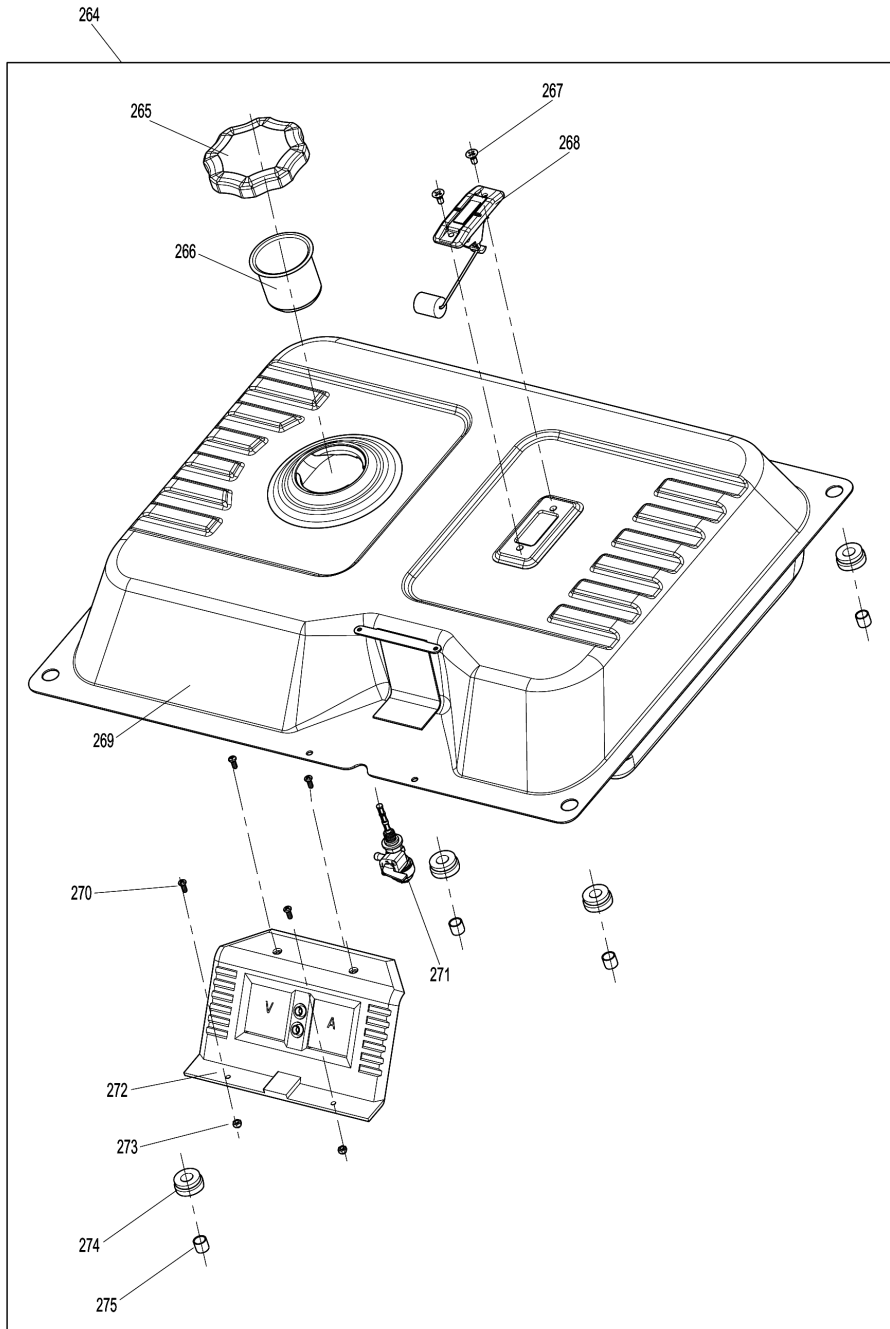

Model No.EG6050A PETROL GENERATOR

Model No.EG6050A PETROL GENERATOR

Model No.EG6050A PETROL GENERATOR

Model No.EG6050A PETROL GENERATOR

Item	Parts No.	Description	I/C	Qty	New/Old	Opt. 1	Opt. 2	Note
001	YA00000066	COVER SUBASSEMBLY, CYLINDER		1				
002	YA00000043	GASKET, CYLINDER HEAD COVER		1				
003	YA00000044	BOLT, CYLINDER HEAD		1				
004	YA00000045	GASKET		1				
005	YA00000129	TUBE, BREATHER		1				
006	YA00000583	HEAD SUBASSEMBLY, CYLINDER		1				
007	YA00000169	STUD		2				
008	YA00000167	STUD		2				
009	YA00000147	PLUG, SPARK		1				
010	YA00000041	BOLT, CYLINDER HEAD		4				
011	YA00000098	NUT, VALVE LOCK		2				
012	YA00000100	NUT, VALVE ADJUSTING		2				
013	YA00000097	ROCKER, VALVE		2				
014	YA00000099	BOLT, ROCKER SHAFT		2				
015	YA00000093	PLATE SUBASSEMBLY, LIFTER		1				
016	YA00000058	SEAT, VALVE SPRING		1				
017	YA00000049	SPRING, VALVE		2				
018	YA00000047	GUIDE, SEAL		1				
019	YA00000051	ROTATOR, VALVE		1				
020	YA00000054	RETAINER, EXHAUST VALVE		1				
021	YA00000052	RETAINER, VALVE SPRING		1				
022	YA00000056	VALVE, INTAKE		1				
023	YA00000060	VALVE, EXHAUST		1				
024	YA00000088	LIFTER SUBASSEMBLY, VALVE		2				
025	YA00000091	TAPPET, VALVE		2				
026	YA00000061	GASKET, CYLINDER HEAD		1				
027	YA00000181	PIN		2				
028	YA00000076	RING, THE FIRST		1				
029	YA00000078	RING, THE SECOND		1				
030	YA00000080	RING SET, OIL		1				
031	YA00000070	PISTON		1				
032	YA00000072	PIN, PISTON		1				
033	YA00000074	CLIP, PISTON PIN		2				
034	YA00000067	ROD, CONNECTING		1				
037	YA00000036	CRANKCASE SUBASSEMBLY.		1				
038	YA00000038	COVER, CRANKCASE		1				
039	YA00000186	SEAL, OIL		1				
040	YA00000166	BOLT		7				
041	YA00000184	BEARIN, DEEP GROOVE BALL		1				
042	YA00000182	BEARIN, DEEP GROOVE BALL		1				