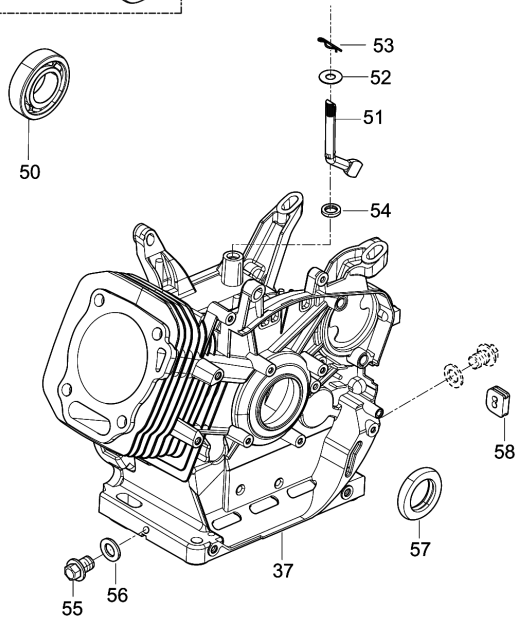

Model No.EG6050A PETROL GENERATOR