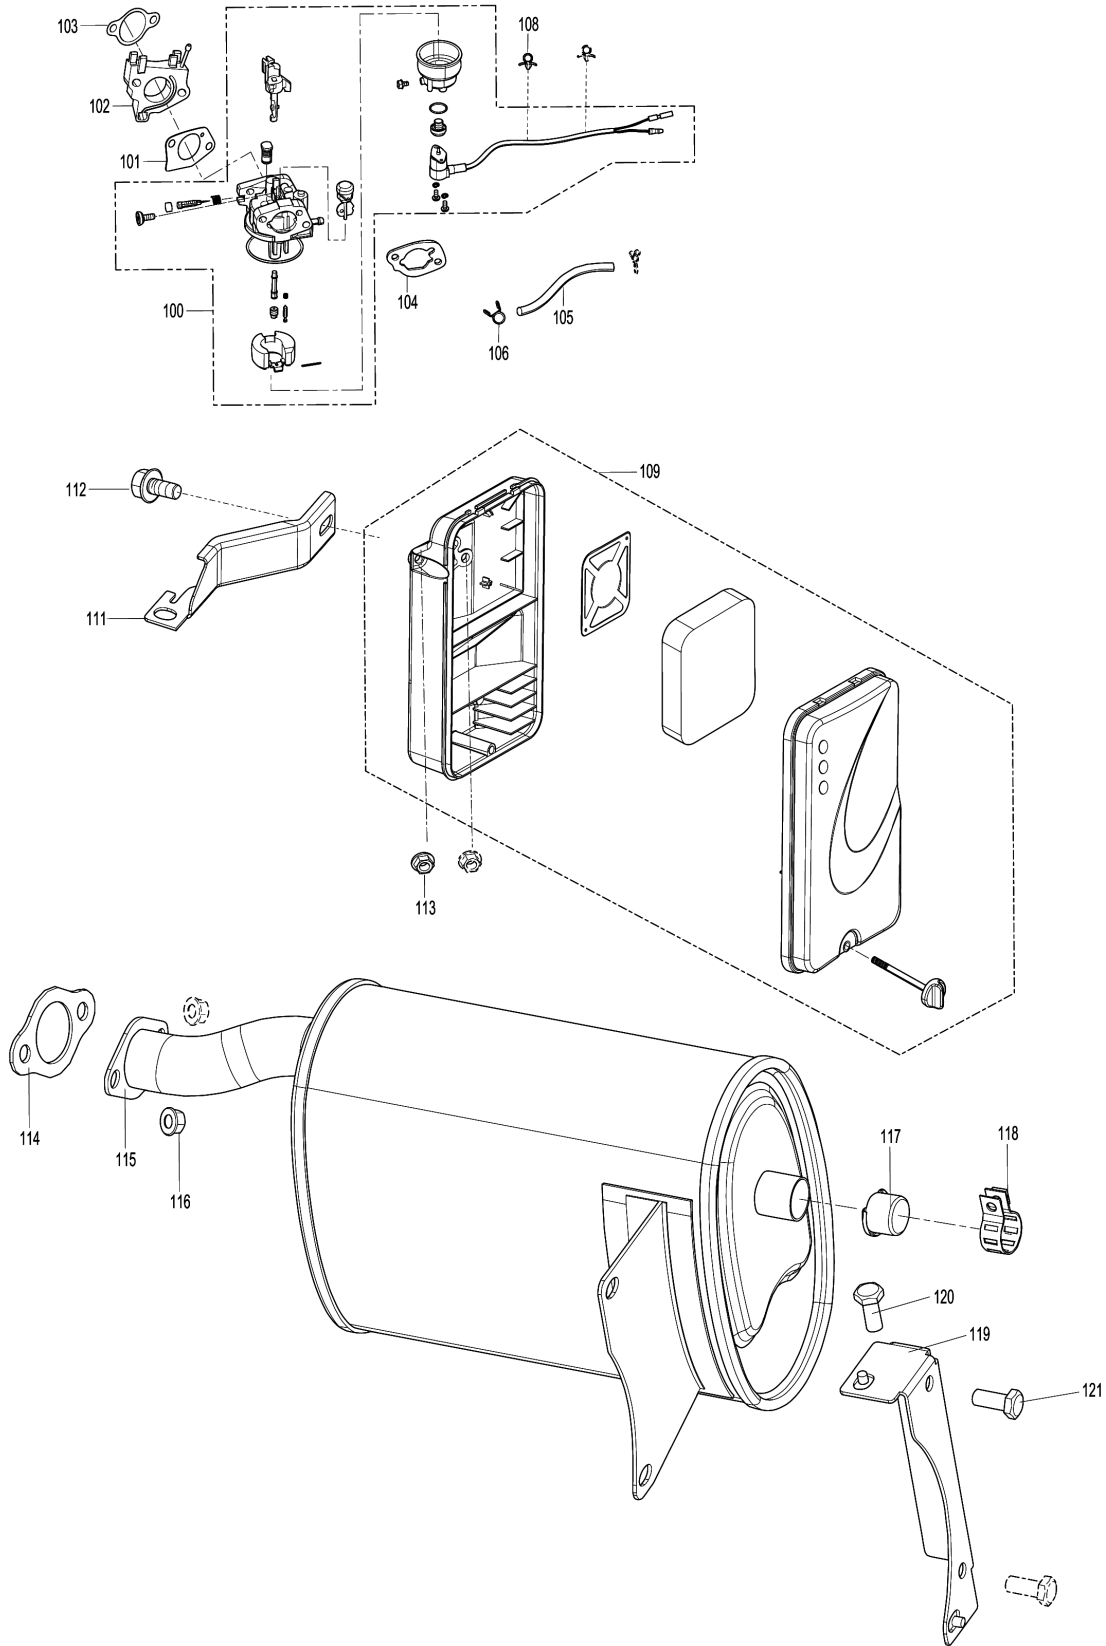

Model No.EG6050A PETROL GENERATOR