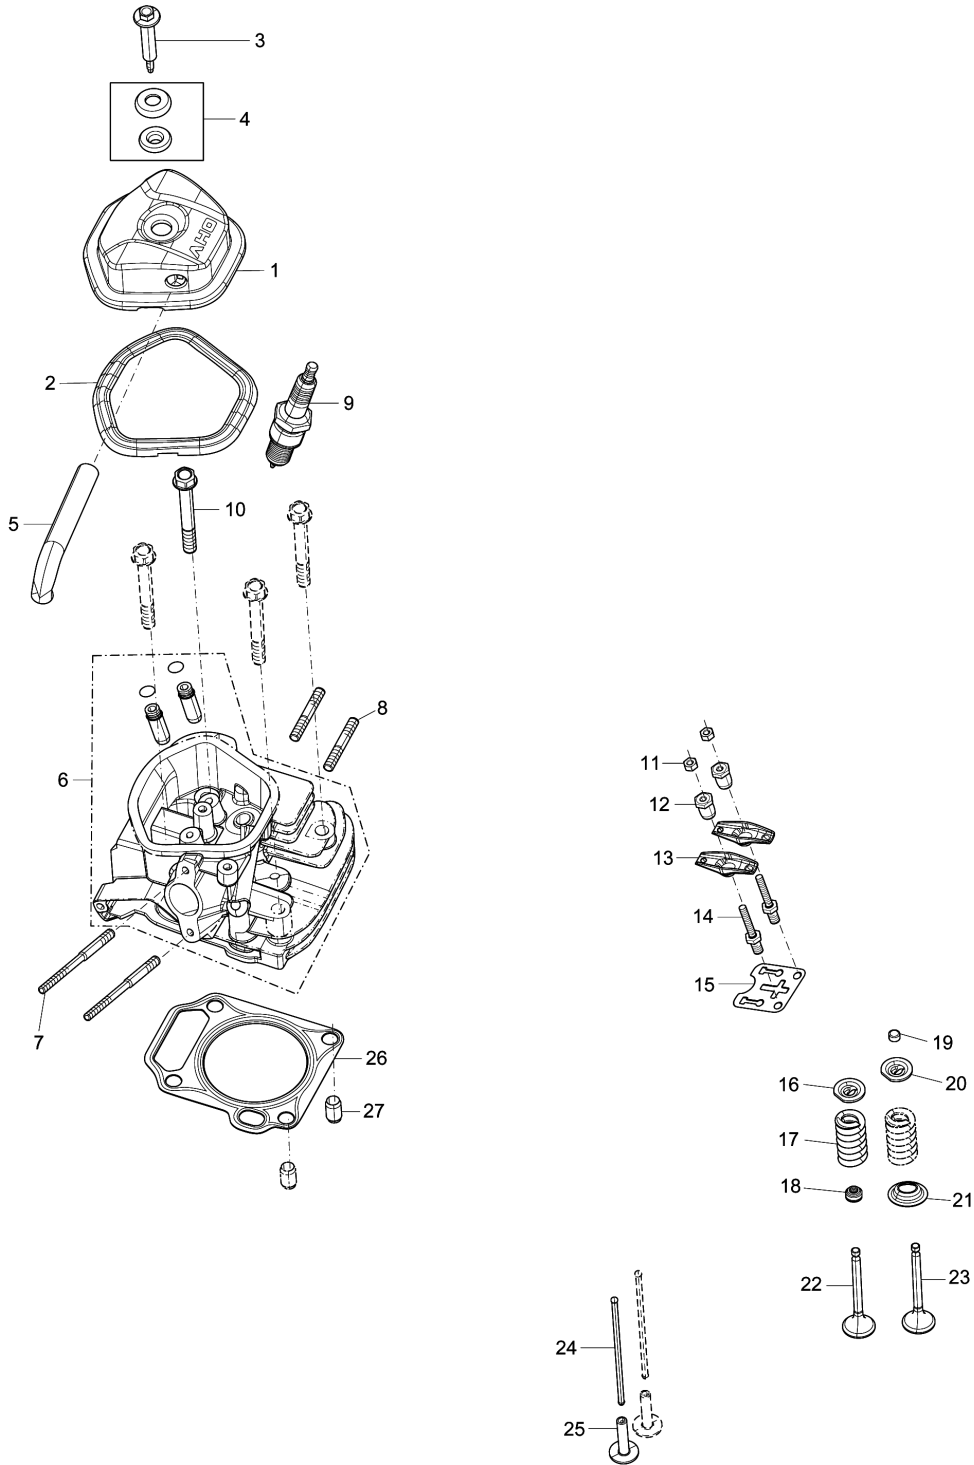

Model No.EG6050A PETROL GENERATOR