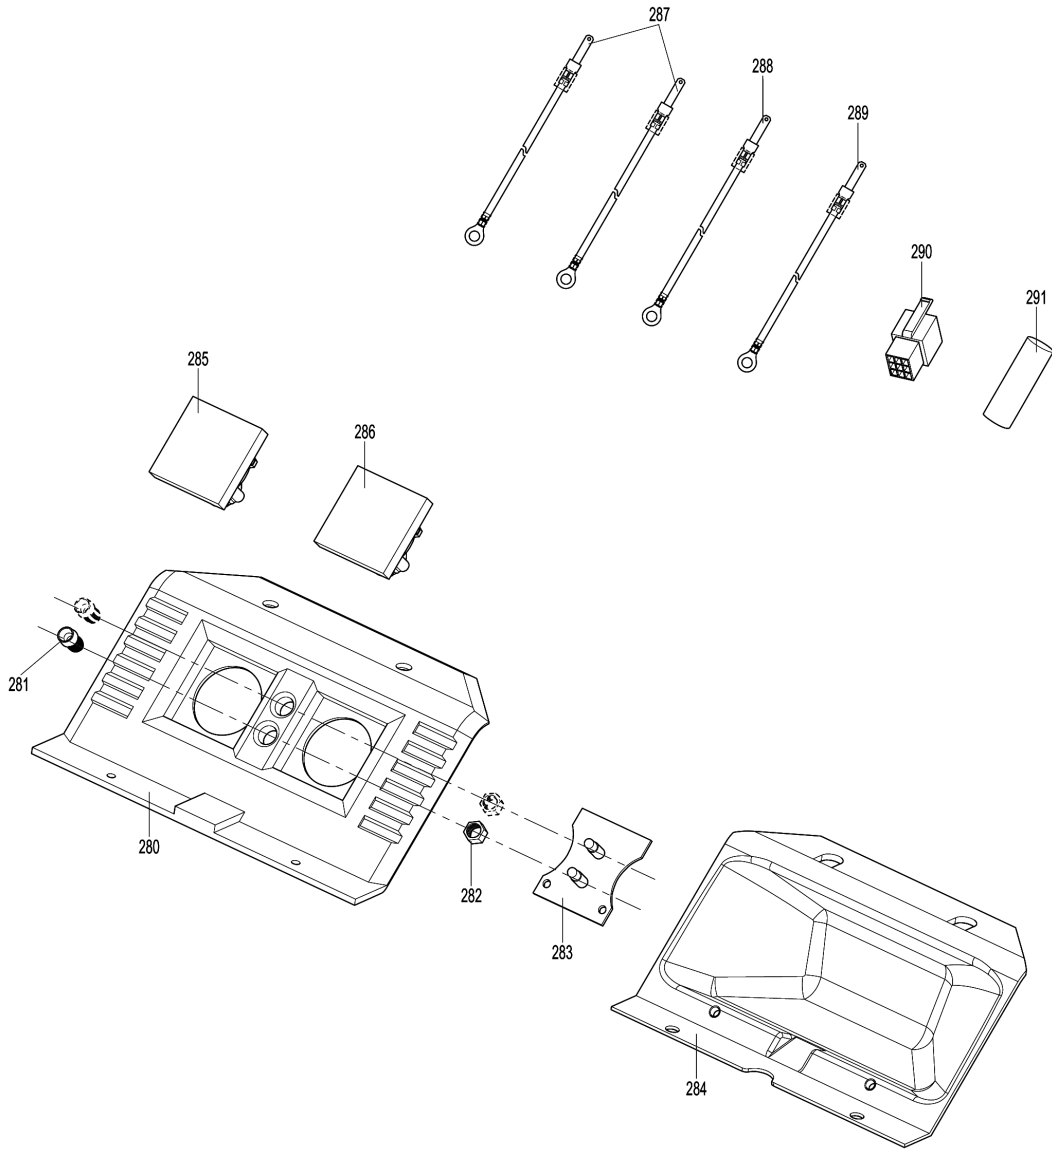

Model No.EG6050A PETROL GENERATOR

Model No.EG6050A PETROL GENERATOR

Model No.EG6050A PETROL GENERATOR

Model No.EG6050A PETROL GENERATOR

Model No.EG6050A PETROL GENERATOR

Model No.EG6050A PETROL GENERATOR

Model No.EG6050A PETROL GENERATOR

Model No.EG6050A PETROL GENERATOR

Model No.EG6050A PETROL GENERATOR

Model No.EG6050A PETROL GENERATOR

Model No.EG6050A PETROL GENERATOR

Item	Parts No.	Description	I/C	Qty	New/Old	Opt. 1	Opt. 2	Note
001	YA00000066	COVER SUBASSEMBLY, CYLINDER		1				
002	YA00000043	GASKET, CYLINDER HEAD COVER		1				
003	YA00000044	BOLT, CYLINDER HEAD		1				
004	YA00000045	GASKET		1				
005	YA00000129	TUBE, BREATHER		1				
006	YA00000583	HEAD SUBASSEMBLY, CYLINDER		1				
007	YA00000169	STUD		2				
008	YA00000167	STUD		2				
009	YA00000147	PLUG, SPARK		1				
010	YA00000041	BOLT, CYLINDER HEAD		4				
011	YA00000098	NUT, VALVE LOCK		2				
012	YA00000100	NUT, VALVE ADJUSTING		2				
013	YA00000097	ROCKER, VALVE		2				
014	YA00000099	BOLT, ROCKER SHAFT		2				
015	YA00000093	PLATE SUBASSEMBLY, LIFTER		1				
016	YA00000058	SEAT, VALVE SPRING		1				
017	YA00000049	SPRING, VALVE		2				
018	YA00000047	GUIDE, SEAL		1				
019	YA00000051	ROTATOR, VALVE		1				
020	YA00000054	RETAINER, EXHAUST VALVE		1				
021	YA00000052	RETAINER, VALVE SPRING		1				
022	YA00000056	VALVE, INTAKE		1				
023	YA00000060	VALVE, EXHAUST		1				
024	YA00000088	LIFTER SUBASSEMBLY, VALVE		2				
025	YA00000091	TAPPET, VALVE		2				
026	YA00000061	GASKET, CYLINDER HEAD		1				
027	YA00000181	PIN		2				
028	YA00000076	RING, THE FIRST		1				
029	YA00000078	RING, THE SECOND		1				
030	YA00000080	RING SET, OIL		1				
031	YA00000070	PISTON		1				
032	YA00000072	PIN, PISTON		1				
033	YA00000074	CLIP, PISTON PIN		2				
034	YA00000067	ROD, CONNECTING		1				
037	YA00000036	CRANKCASE SUBASSEMBLY.		1				
038	YA00000038	COVER, CRANKCASE		1				
039	YA00000186	SEAL, OIL		1				
040	YA00000166	BOLT		7				
041	YA00000184	BEARIN, DEEP GROOVE BALL		1				
042	YA00000182	BEARIN, DEEP GROOVE BALL		1				