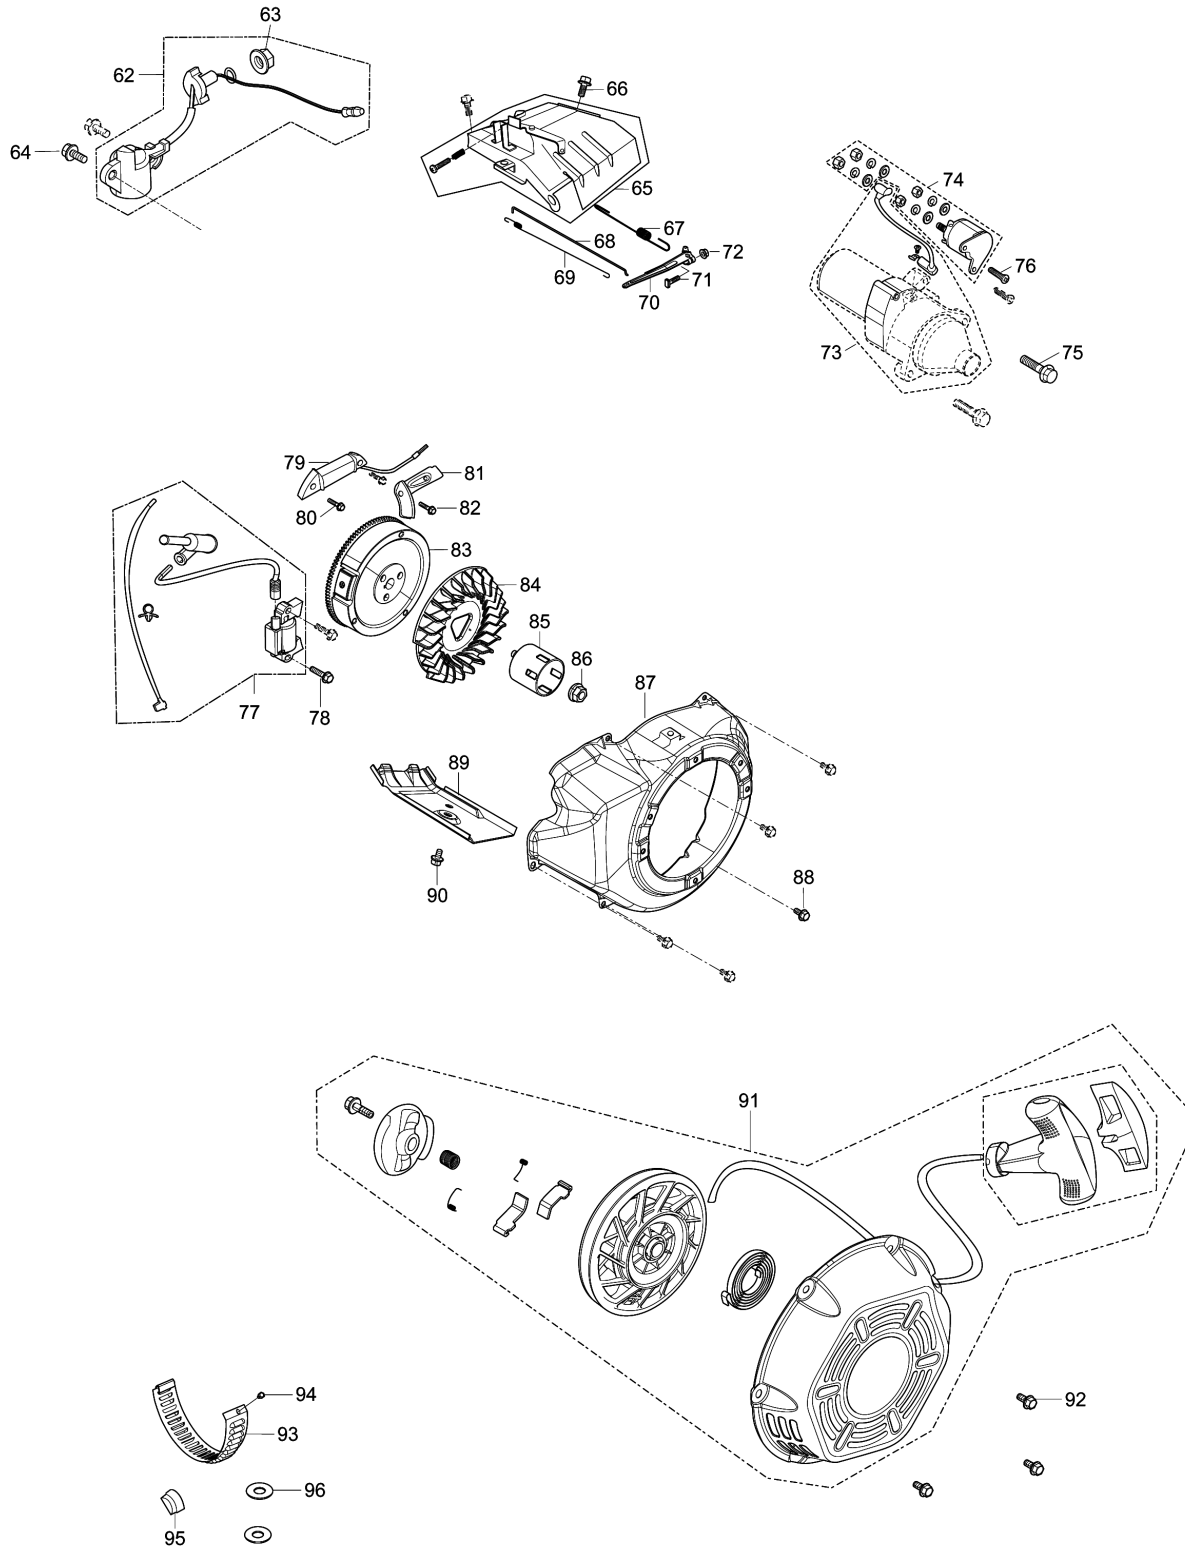

Model No.EG4550A PETROL GENERATOR