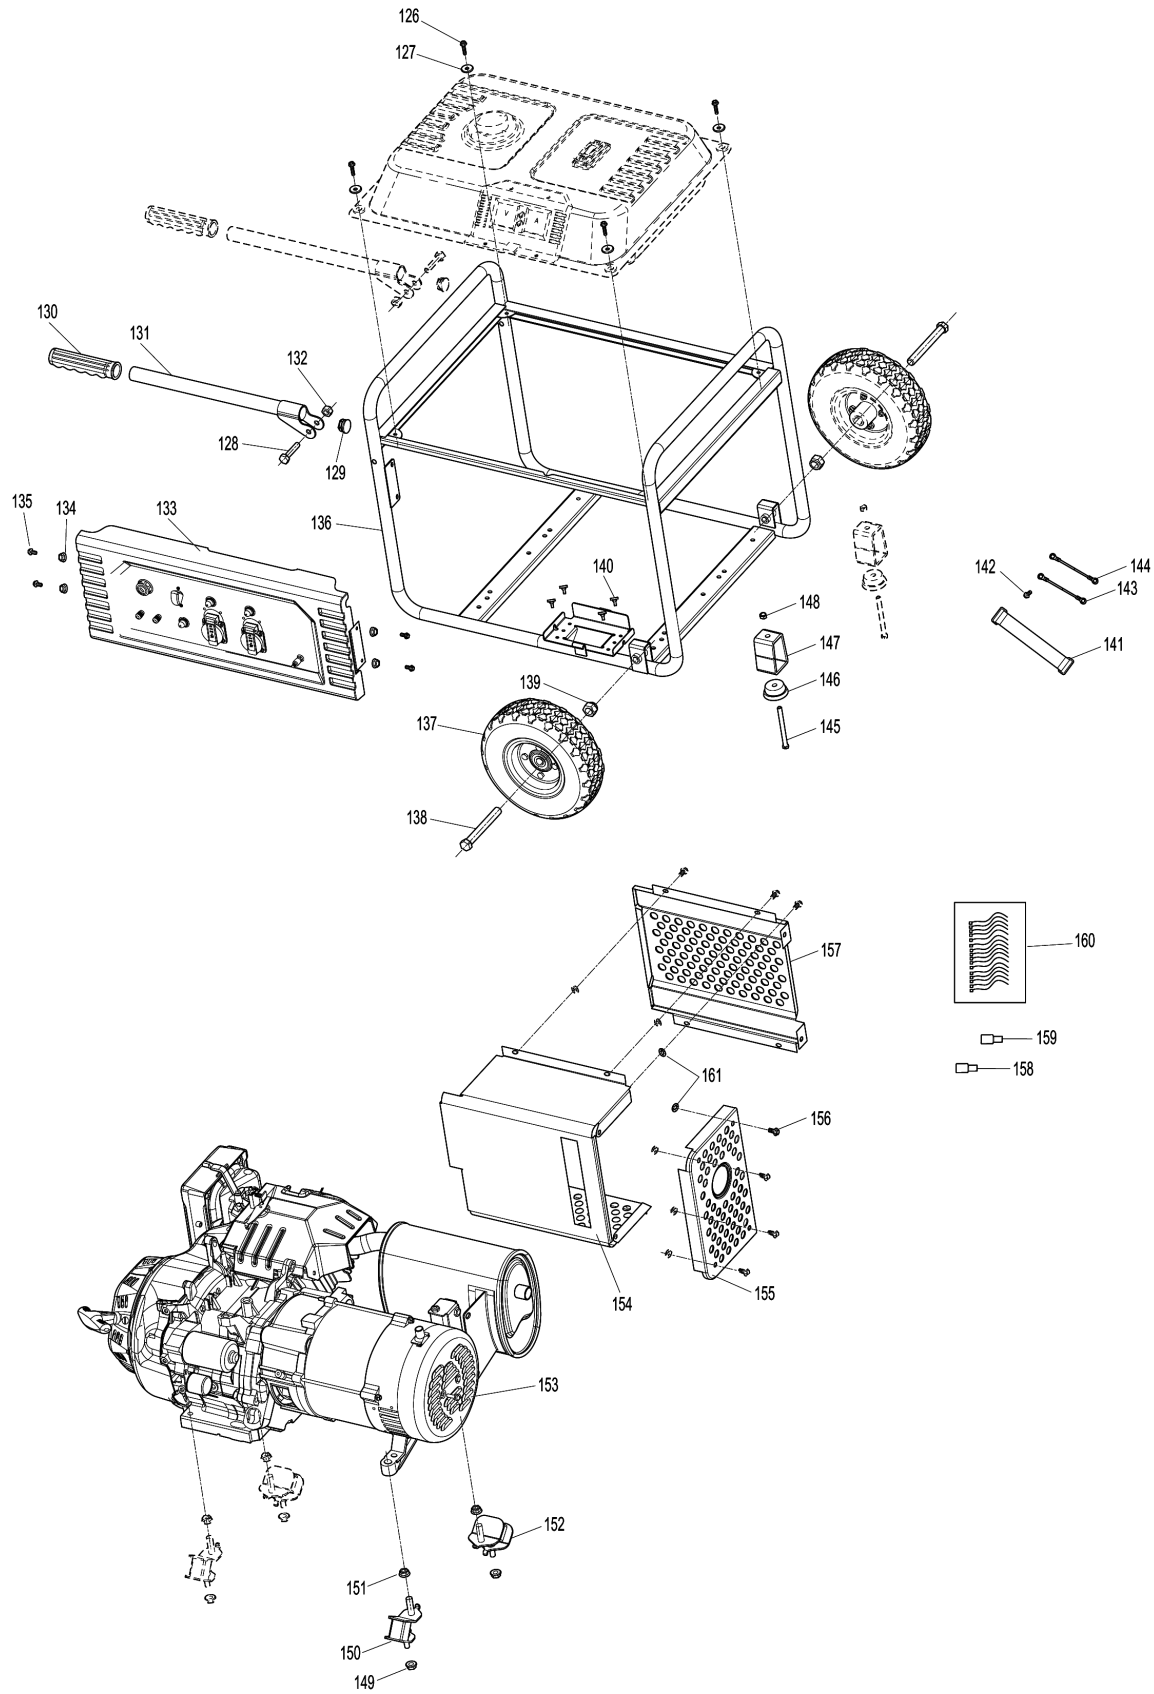

Model No.EG4550A PETROL GENERATOR

Model No.EG4550A PETROL GENERATOR

Model No.EG4550A PETROL GENERATOR

Model No.EG4550A PETROL GENERATOR

Model No. EG4550A PETROL GENERATOR

Model No. EG4550A PETROL GENERATOR

Model No.EG4550A PETROL GENERATOR

Model No. EG4550A PETROL GENERATOR

Model No.EG4550A PETROL GENERATOR

Model No.EG4550A PETROL GENERATOR

Model No.EG4550A PETROL GENERATOR

Item	Parts No.	Description	I/C	Qty	New/Old	Opt. 1	Opt. 2	Note
001	YA00000066	COVER SUBASSEMBLY, CYLINDER		1				
002	YA00000043	GASKET, CYLINDER HEAD COVER		1				
003	YA00000044	BOLT, CYLINDER HEAD		1				
004	YA00000045	GASKET		1				
005	YA00000129	TUBE, BREATHER		1				
006	YA00000583	HEAD SUBASSEMBLY, CYLINDER		1				
007	YA00000169	STUD		2				
008	YA00000167	STUD		2				
009	YA00000147	PLUG, SPARK		1				
010	YA00000041	BOLT, CYLINDER HEAD		4				
011	YA00000098	NUT, VALVE LOCK		2				
012	YA00000100	NUT, VALVE ADJUSTING		2				
013	YA00000097	ROCKER, VALVE		2				
014	YA00000099	BOLT, ROCKER SHAFT		2				
015	YA00000093	PLATE SUBASSEMBLY, LIFTER		1				
016	YA00000058	SEAT, VALVE SPRING		1				
017	YA00000049	SPRING, VALVE		2				
018	YA00000047	GUIDE, SEAL		1				
019	YA00000051	ROTATOR, VALVE		1				
020	YA00000054	RETAINER, EXHAUST VALVE		1				
021	YA00000052	RETAINER, VALVE SPRING		1				
022	YA00000056	VALVE, INTAKE		1				
023	YA00000060	VALVE, EXHAUST		1				
024	YA00000088	LIFTER SUBASSEMBLY, VALVE		2				
025	YA00000091	TAPPET, VALVE		2				
026	YA00000061	GASKET, CYLINDER HEAD		1				
027	YA00000181	PIN		2				
028	YA00000076	RING, THE FIRST		1				
029	YA00000078	RING, THE SECOND		1				
030	YA00000080	RING SET, OIL		1				
031	YA00000070	PISTON		1				
032	YA00000072	PIN, PISTON		1				
033	YA00000074	CLIP, PISTON PIN		2				
034	YA00000067	ROD, CONNECTING		1				
037	YA00000036	CRANKCASE SUBASSEMBLY.		1				
038	YA00000038	COVER, CRANKCASE		1				
039	YA00000186	SEAL, OIL		1				
040	YA00000166	BOLT		7				
041	YA00000184	BEARIN, DEEP GROOVE BALL		1				
042	YA00000182	BEARIN, DEEP GROOVE BALL		1				