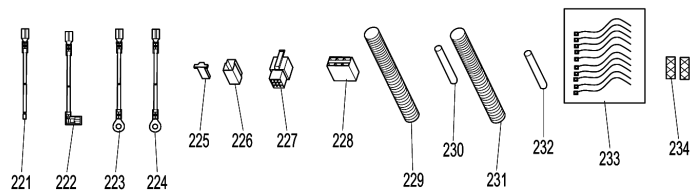

Model No.EG4550A PETROL GENERATOR

Model No. EG4550A PETROL GENERATOR

Model No.EG4550A PETROL GENERATOR

Model No.EG4550A PETROL GENERATOR

Model No.EG4550A PETROL GENERATOR

Item	Parts No.	Description	I/C	Qty	New/Old	Opt. 1	Opt. 2	Note
001	YA00000066	COVER SUBASSEMBLY, CYLINDER		1				
002	YA00000043	GASKET, CYLINDER HEAD COVER		1				
003	YA00000044	BOLT, CYLINDER HEAD		1				
004	YA00000045	GASKET		1				
005	YA00000129	TUBE, BREATHER		1				
006	YA00000583	HEAD SUBASSEMBLY, CYLINDER		1				
007	YA00000169	STUD		2				
008	YA00000167	STUD		2				
009	YA00000147	PLUG, SPARK		1				
010	YA00000041	BOLT, CYLINDER HEAD		4				
011	YA00000098	NUT, VALVE LOCK		2				
012	YA00000100	NUT, VALVE ADJUSTING		2				
013	YA00000097	ROCKER, VALVE		2				
014	YA00000099	BOLT, ROCKER SHAFT		2				
015	YA00000093	PLATE SUBASSEMBLY, LIFTER		1				
016	YA00000058	SEAT, VALVE SPRING		1				
017	YA00000049	SPRING, VALVE		2				
018	YA00000047	GUIDE, SEAL		1				
019	YA00000051	ROTATOR, VALVE		1				
020	YA00000054	RETAINER, EXHAUST VALVE		1				
021	YA00000052	RETAINER, VALVE SPRING		1				
022	YA00000056	VALVE, INTAKE		1				
023	YA00000060	VALVE, EXHAUST		1				
024	YA00000088	LIFTER SUBASSEMBLY, VALVE		2				
025	YA00000091	TAPPET, VALVE		2				
026	YA00000061	GASKET, CYLINDER HEAD		1				
027	YA00000181	PIN		2				
028	YA00000076	RING, THE FIRST		1				
029	YA00000078	RING, THE SECOND		1				
030	YA00000080	RING SET, OIL		1				
031	YA00000070	PISTON		1				
032	YA00000072	PIN, PISTON		1				
033	YA00000074	CLIP, PISTON PIN		2				
034	YA00000067	ROD, CONNECTING		1				
037	YA00000036	CRANKCASE SUBASSEMBLY.		1				
038	YA00000038	COVER, CRANKCASE		1				
039	YA00000186	SEAL, OIL		1				
040	YA00000166	BOLT		7				
041	YA00000184	BEARIN, DEEP GROOVE BALL		1				
042	YA00000182	BEARIN, DEEP GROOVE BALL		1				