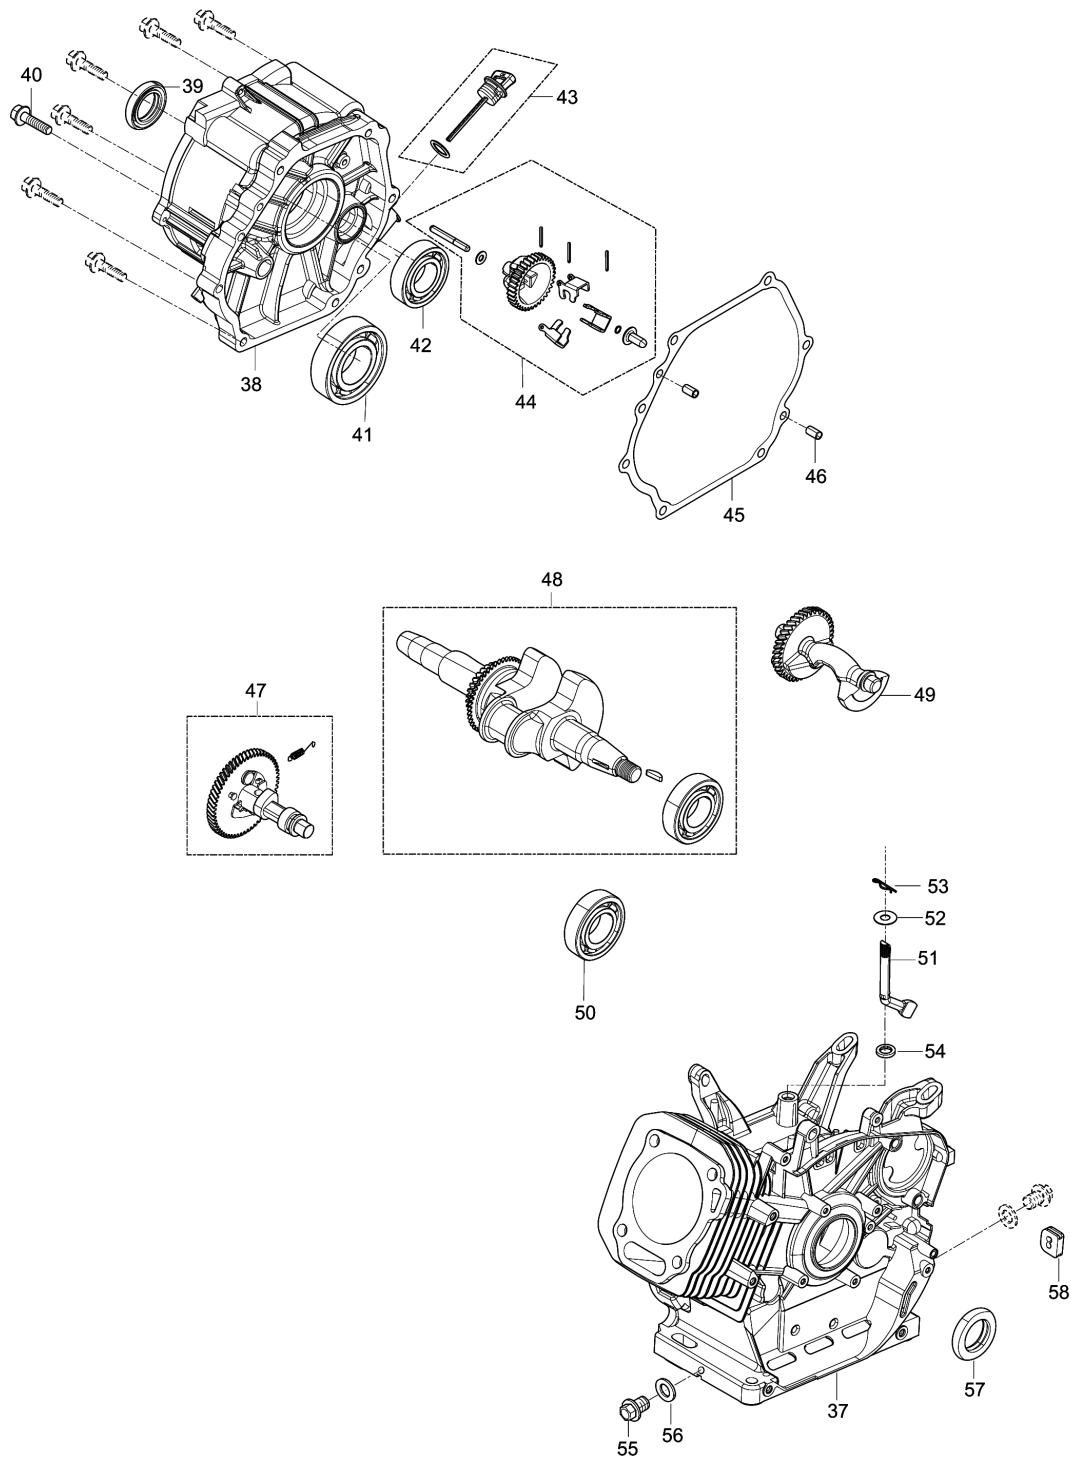

Model No.EG4550A PETROL GENERATOR