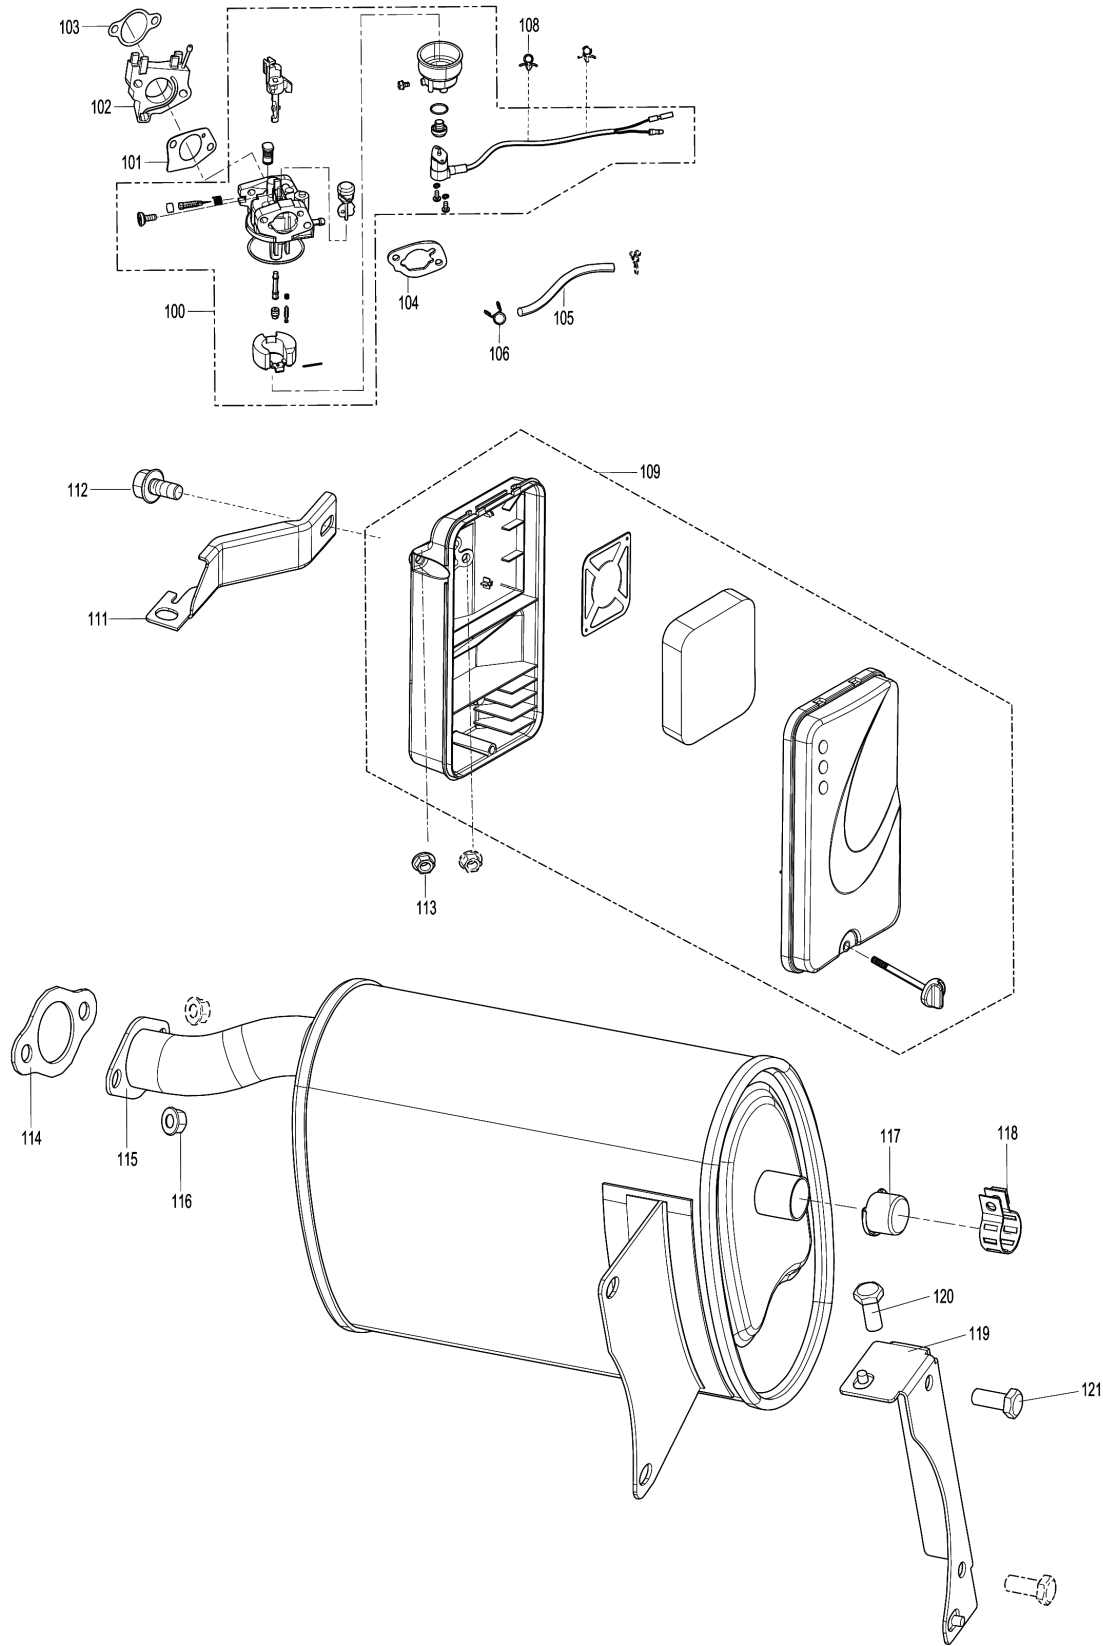

Model No. EG4550A PETROL GENERATOR