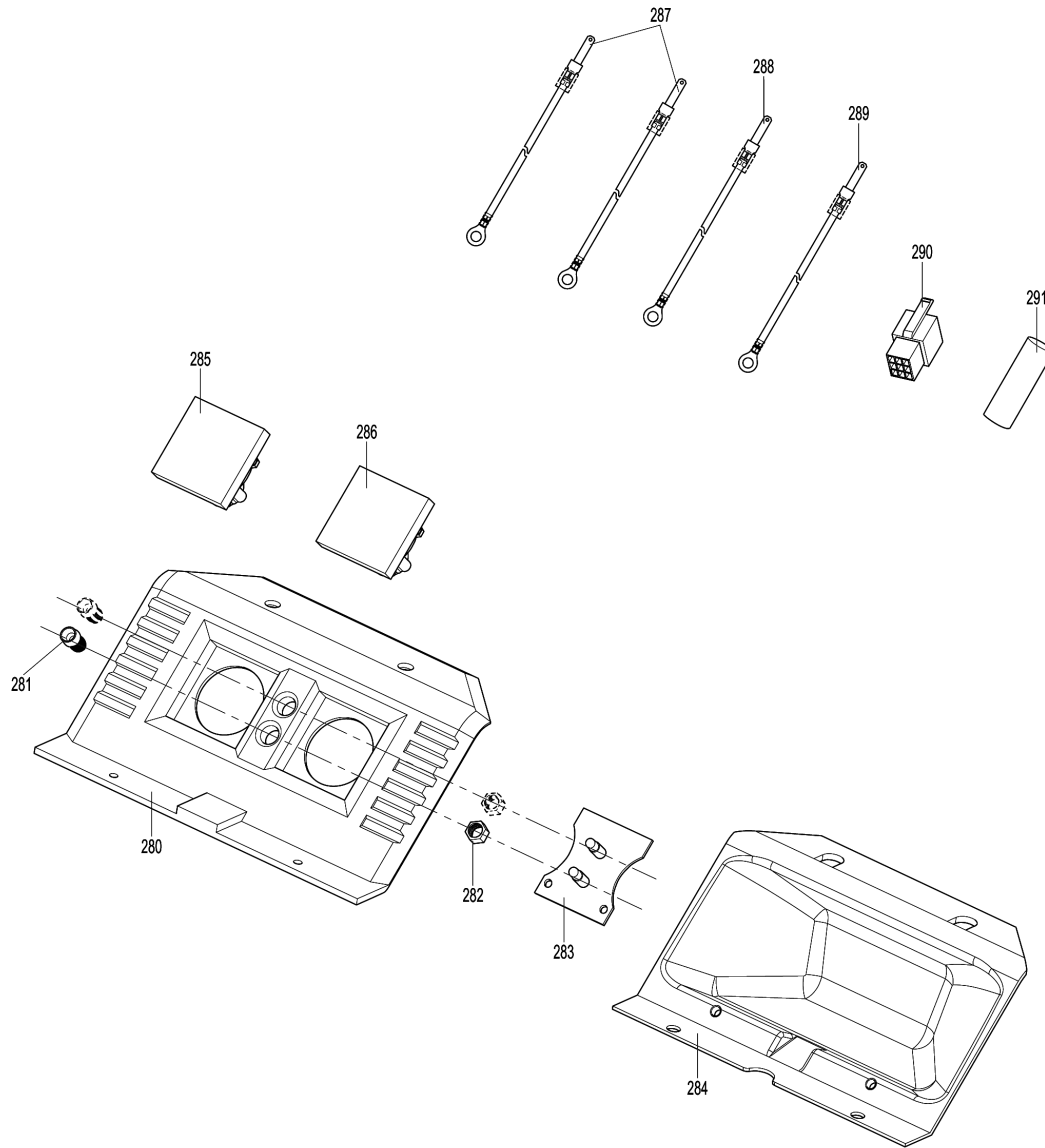

Model No.EG4550A PETROL GENERATOR

Model No. EG4550A PETROL GENERATOR

Model No.EG4550A PETROL GENERATOR

Model No.EG4550A PETROL GENERATOR

Model No.EG4550A PETROL GENERATOR

Item	Parts No.	Description	I/C	Qty	New/Old	Opt. 1	Opt. 2	Note
001	YA00000066	COVER SUBASSEMBLY, CYLINDER		1				
002	YA00000043	GASKET, CYLINDER HEAD COVER		1				
003	YA00000044	BOLT, CYLINDER HEAD		1				
004	YA00000045	GASKET		1				
005	YA00000129	TUBE, BREATHER		1				
006	YA00000583	HEAD SUBASSEMBLY, CYLINDER		1				
007	YA00000169	STUD		2				
008	YA00000167	STUD		2				
009	YA00000147	PLUG, SPARK		1				
010	YA00000041	BOLT, CYLINDER HEAD		4				
011	YA00000098	NUT, VALVE LOCK		2				
012	YA00000100	NUT, VALVE ADJUSTING		2				
013	YA00000097	ROCKER, VALVE		2				
014	YA00000099	BOLT, ROCKER SHAFT		2				
015	YA00000093	PLATE SUBASSEMBLY, LIFTER		1				
016	YA00000058	SEAT, VALVE SPRING		1				
017	YA00000049	SPRING, VALVE		2				
018	YA00000047	GUIDE, SEAL		1				
019	YA00000051	ROTATOR, VALVE		1				
020	YA00000054	RETAINER, EXHAUST VALVE		1				
021	YA00000052	RETAINER, VALVE SPRING		1				
022	YA00000056	VALVE, INTAKE		1				
023	YA00000060	VALVE, EXHAUST		1				
024	YA00000088	LIFTER SUBASSEMBLY, VALVE		2				
025	YA00000091	TAPPET, VALVE		2				
026	YA00000061	GASKET, CYLINDER HEAD		1				
027	YA00000181	PIN		2				
028	YA00000076	RING, THE FIRST		1				
029	YA00000078	RING, THE SECOND		1				
030	YA00000080	RING SET, OIL		1				
031	YA00000070	PISTON		1				
032	YA00000072	PIN, PISTON		1				
033	YA00000074	CLIP, PISTON PIN		2				
034	YA00000067	ROD, CONNECTING		1				
037	YA00000036	CRANKCASE SUBASSEMBLY.		1				
038	YA00000038	COVER, CRANKCASE		1				
039	YA00000186	SEAL, OIL		1				
040	YA00000166	BOLT		7				
041	YA00000184	BEARIN, DEEP GROOVE BALL		1				
042	YA00000182	BEARIN, DEEP GROOVE BALL		1				