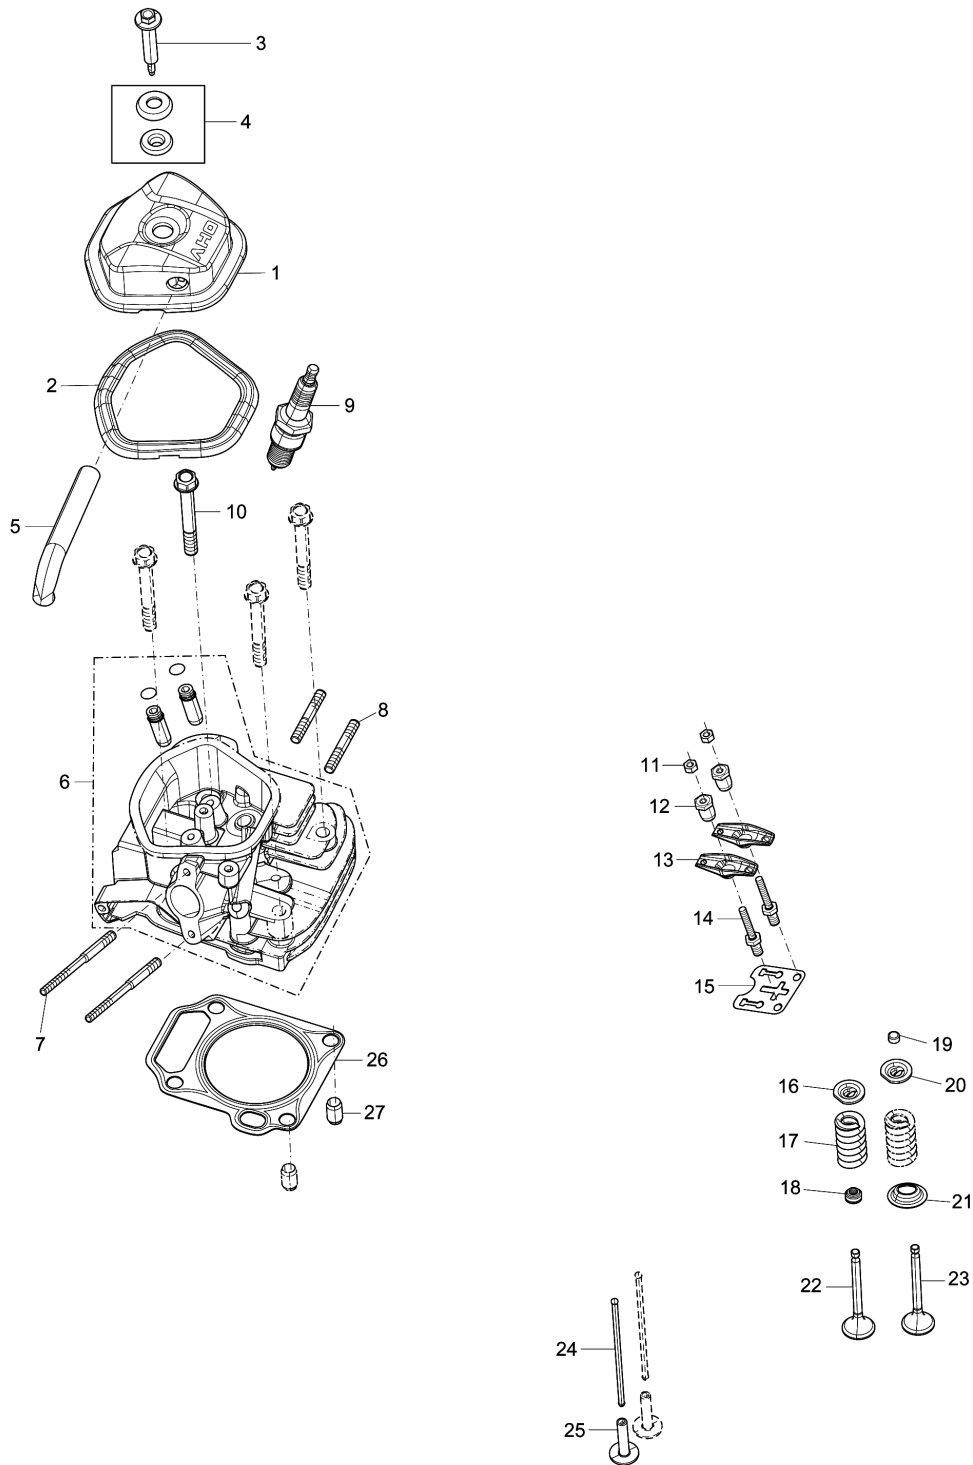

Model No.EG4550A PETROL GENERATOR