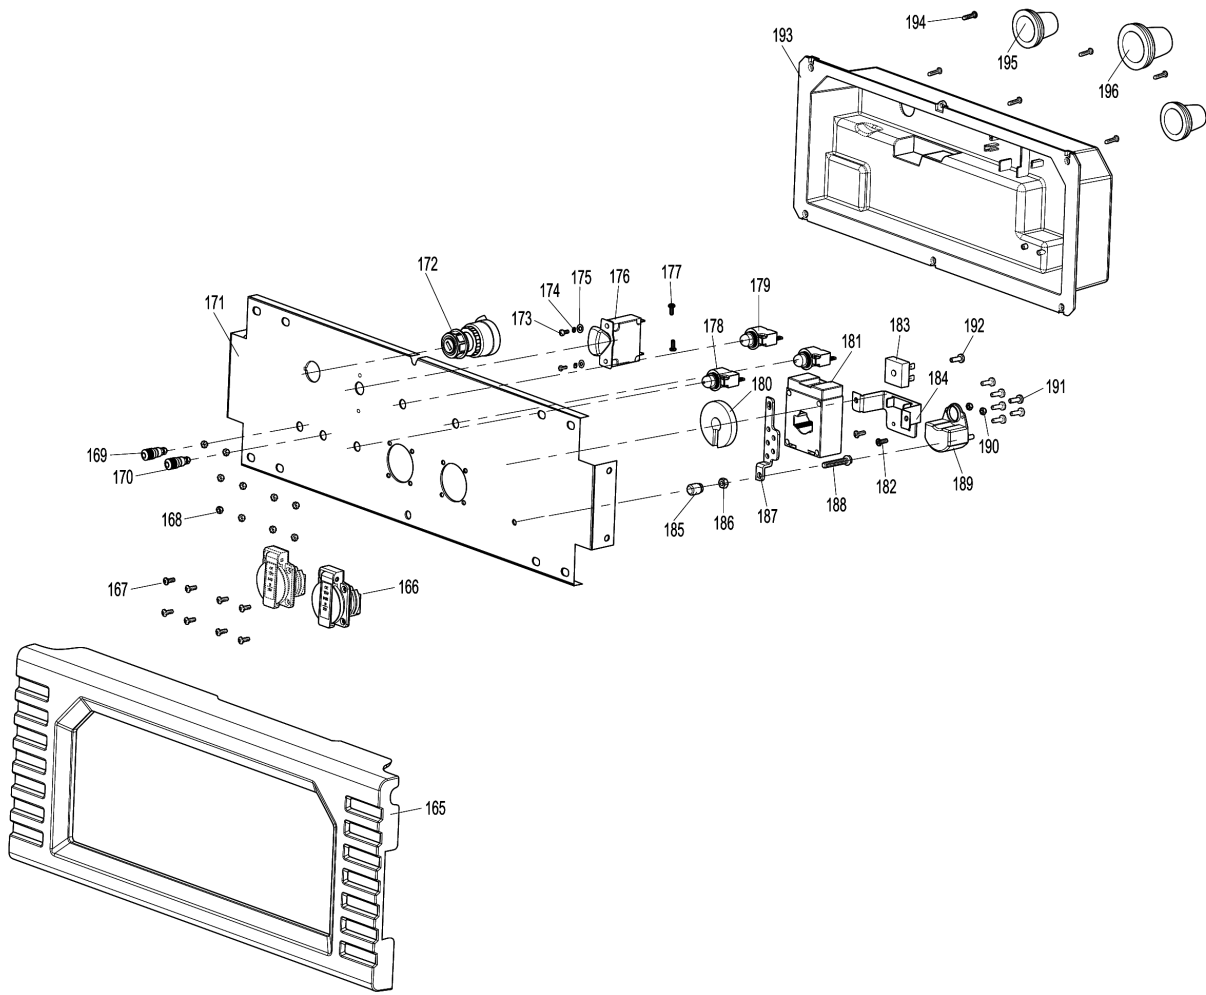

Model No.EG4550A PETROL GENERATOR

Model No. EG4550A PETROL GENERATOR

Model No.EG4550A PETROL GENERATOR

Model No.EG4550A PETROL GENERATOR

Model No.EG4550A PETROL GENERATOR

Item	Parts No.	Description	I/C	Qty	New/Old	Opt. 1	Opt. 2	Note
001	YA00000066	COVER SUBASSEMBLY, CYLINDER		1				
002	YA00000043	GASKET, CYLINDER HEAD COVER		1				
003	YA00000044	BOLT, CYLINDER HEAD		1				
004	YA00000045	GASKET		1				
005	YA00000129	TUBE, BREATHER		1				
006	YA00000583	HEAD SUBASSEMBLY, CYLINDER		1				
007	YA00000169	STUD		2				
008	YA00000167	STUD		2				
009	YA00000147	PLUG, SPARK		1				
010	YA00000041	BOLT, CYLINDER HEAD		4				
011	YA00000098	NUT, VALVE LOCK		2				
012	YA00000100	NUT, VALVE ADJUSTING		2				
013	YA00000097	ROCKER, VALVE		2				
014	YA00000099	BOLT, ROCKER SHAFT		2				
015	YA00000093	PLATE SUBASSEMBLY, LIFTER		1				
016	YA00000058	SEAT, VALVE SPRING		1				
017	YA00000049	SPRING, VALVE		2				
018	YA00000047	GUIDE, SEAL		1				
019	YA00000051	ROTATOR, VALVE		1				
020	YA00000054	RETAINER, EXHAUST VALVE		1				
021	YA00000052	RETAINER, VALVE SPRING		1				
022	YA00000056	VALVE, INTAKE		1				
023	YA00000060	VALVE, EXHAUST		1				
024	YA00000088	LIFTER SUBASSEMBLY, VALVE		2				
025	YA00000091	TAPPET, VALVE		2				
026	YA00000061	GASKET, CYLINDER HEAD		1				
027	YA00000181	PIN		2				
028	YA00000076	RING, THE FIRST		1				
029	YA00000078	RING, THE SECOND		1				
030	YA00000080	RING SET, OIL		1				
031	YA00000070	PISTON		1				
032	YA00000072	PIN, PISTON		1				
033	YA00000074	CLIP, PISTON PIN		2				
034	YA00000067	ROD, CONNECTING		1				
037	YA00000036	CRANKCASE SUBASSEMBLY.		1				
038	YA00000038	COVER, CRANKCASE		1				
039	YA00000186	SEAL, OIL		1				
040	YA00000166	BOLT		7				
041	YA00000184	BEARIN, DEEP GROOVE BALL		1				
042	YA00000182	BEARIN, DEEP GROOVE BALL		1				