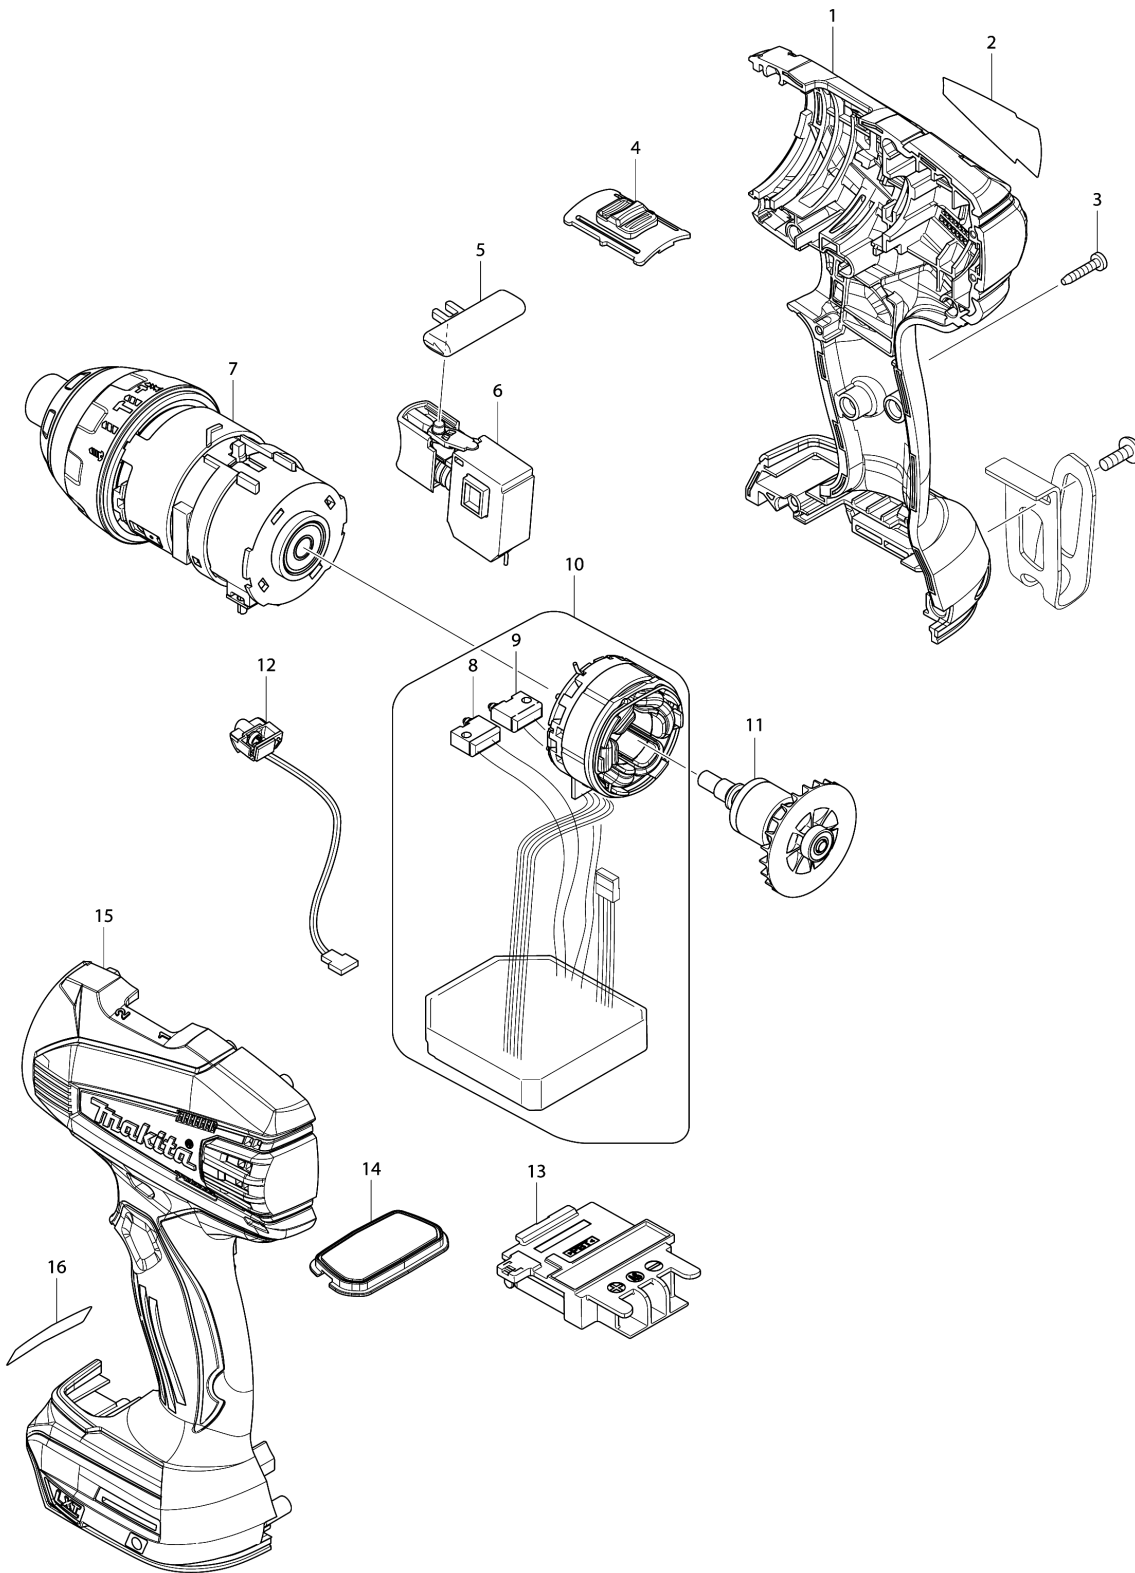

Model No.DTP141 CORDLESS 4 MODE IMPACT DRIVER

Model No.DTP141 CORDLESS 4 MODE IMPACT DRIVER

Model No.DTP141 CORDLESS 4 MODE IMPACT DRIVER

Item	Parts No.	Description	I/C	Qty	New/Old	Opt. 1	Opt. 2	Note
001	187269-4	HOUSING SET		1				
C10	263005-3	RUBBER PIN 6		2				
D10		INC. 15						
002	815U19-0	DTP141 NAME PLATE		1				
003	266130-9	TAPPING SCREW BIND PT 3X16		9				
004	126105-9	SPEED CHANGE LEVER ASSEMBLY		1				
C10	234232-9	COMPRESSION SPRING 3		2				
005	419041-9	F/R CHANGE LEVER		1				
006	650673-5	SWITCH C3JW-1A		1				
007	126341-7	IMPACT ASSEMBLY M		1				
D10		INC. 18-65						
008	638958-9	SWITCH UNIT		1				
009	638959-7	SWITCH UNIT		1				
010	638899-9	STATOR COMPLETE		1				
D10		INC. 8,9						
011	619292-6	ROTOR		1				
012	620092-9	LED CIRCUIT		1				
013	643860-3	TERMINAL		1				
014	141268-0	SWITCH PLATE COMPLETE		1				
015	187269-4	HOUSING SET		1				
C10	263005-3	RUBBER PIN 6		2				
D10		INC. 1						
018	231951-8	RING SPRING 11		1				
019	267085-1	FLAT WASHER 12		1				
020	233005-7	COMPRESSION SPRING 13		1				
021	324420-7	SLEEVE		1				
022	424485-0	BAMPER		1				
023	135505-2	HAMMER CASE ASS'Y		1				
024	453321-3	CHANGE RING		1				
025	232272-1	LEAF SPRING		1				
026	257809-3	SLEEVE 24		1				
027	961085-0	RETAINING RING WR-15		1				
028	223175-0	CAM A		1				
029	223176-8	CAM B		1				
030	216019-1	STEEL BALL 3		22				
031	267839-6	CUP WASHER		1				
032	346560-1	HAMMER CHANGE PLATE		2				
033	313227-6	HAMMER CHANGE RING		1				
034	234231-1	COMPRESSION SPRING 2		2				
035	453320-5	CHANGE CASE		1				
036	135504-4	GEAR CASE ASS'Y		1				