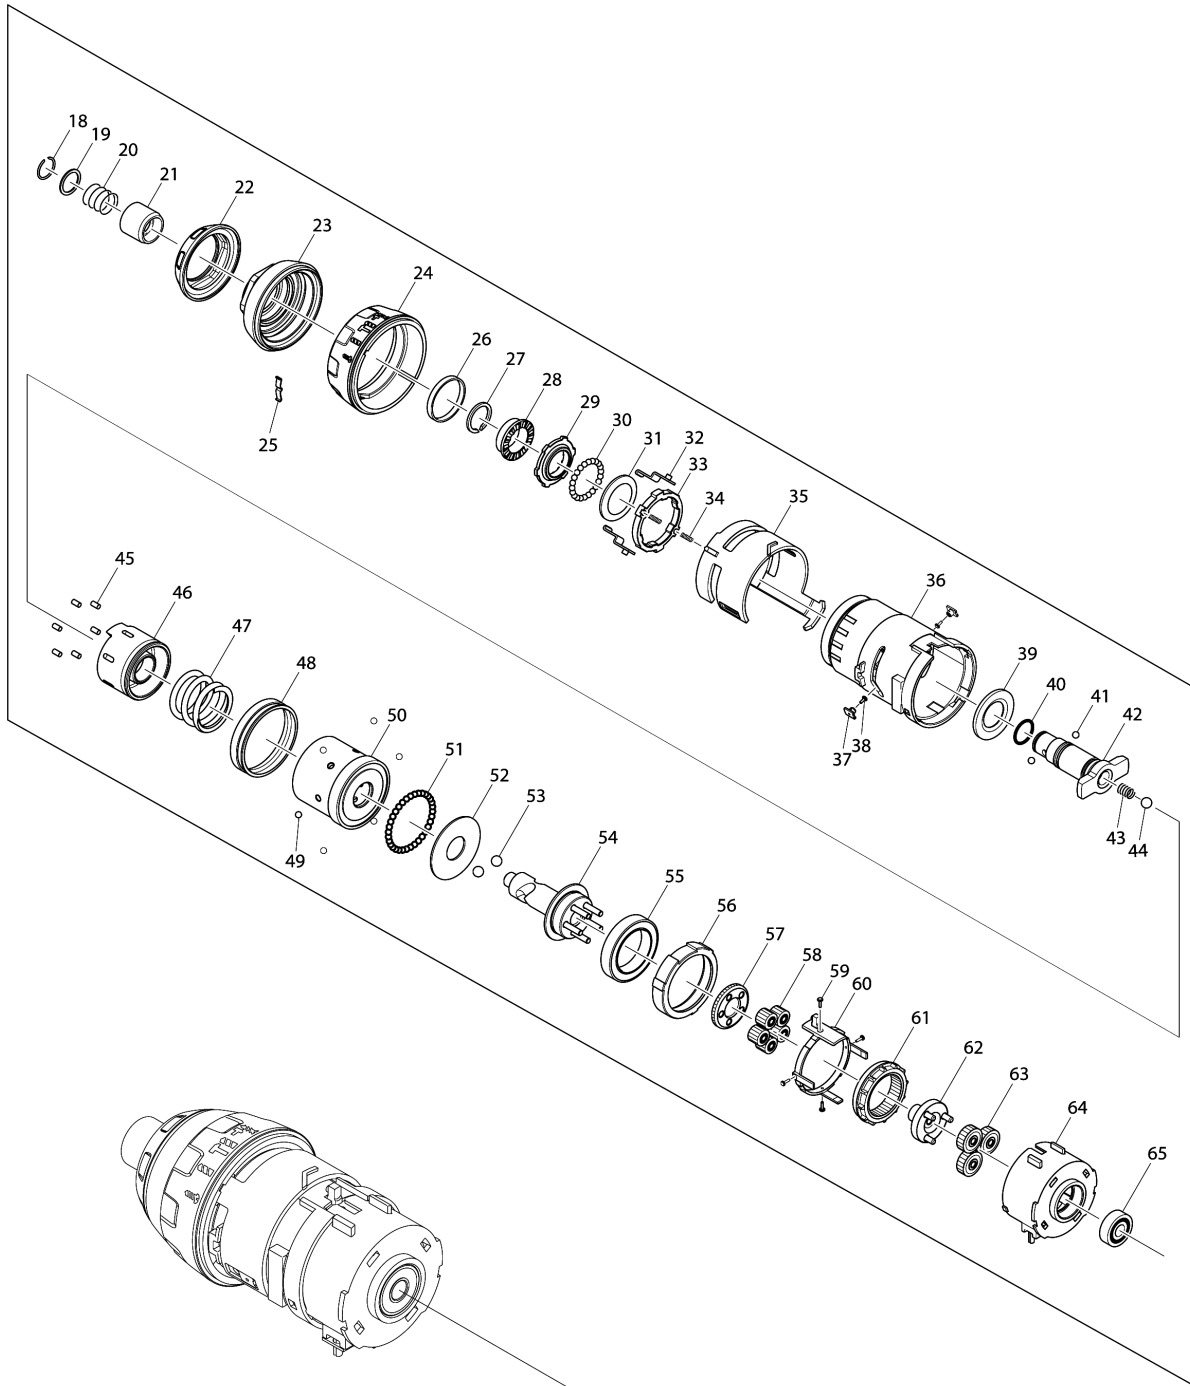

Model No.DTP141 CORDLESS 4 MODE IMPACT DRIVER

Model No.DTP141 CORDLESS 4 MODE IMPACT DRIVER

Model No.DTP141 CORDLESS 4 MODE IMPACT DRIVER

Item	Parts No.	Description	I/C	Qty	New/Old	Opt. 1	Opt. 2	Note
001	187269-4	HOUSING SET		1				
C10	263005-3	RUBBER PIN 6		2				
D10		INC. 15						
002	815U19-0	DTP141 NAME PLATE		1				
003	266130-9	TAPPING SCREW BIND PT 3X16		9				
004	126105-9	SPEED CHANGE LEVER ASSEMBLY		1				
C10	234232-9	COMPRESSION SPRING 3		2				
005	419041-9	F/R CHANGE LEVER		1				
006	650673-5	SWITCH C3JW-1A		1				
007	126341-7	IMPACT ASSEMBLY M		1				
D10		INC. 18-65						
008	638958-9	SWITCH UNIT		1				
009	638959-7	SWITCH UNIT		1				
010	638899-9	STATOR COMPLETE		1				
D10		INC. 8,9						
011	619292-6	ROTOR		1				
012	620092-9	LED CIRCUIT		1				
013	643860-3	TERMINAL		1				
014	141268-0	SWITCH PLATE COMPLETE		1				
015	187269-4	HOUSING SET		1				
C10	263005-3	RUBBER PIN 6		2				
D10		INC. 1						
018	231951-8	RING SPRING 11		1				
019	267085-1	FLAT WASHER 12		1				
020	233005-7	COMPRESSION SPRING 13		1				
021	324420-7	SLEEVE		1				
022	424485-0	BAMPER		1				
023	135505-2	HAMMER CASE ASS'Y		1				
024	453321-3	CHANGE RING		1				
025	232272-1	LEAF SPRING		1				
026	257809-3	SLEEVE 24		1				
027	961085-0	RETAINING RING WR-15		1				
028	223175-0	CAM A		1				
029	223176-8	CAM B		1				
030	216019-1	STEEL BALL 3		22				
031	267839-6	CUP WASHER		1				
032	346560-1	HAMMER CHANGE PLATE		2				
033	313227-6	HAMMER CHANGE RING		1				
034	234231-1	COMPRESSION SPRING 2		2				
035	453320-5	CHANGE CASE		1				
036	135504-4	GEAR CASE ASS'Y		1				