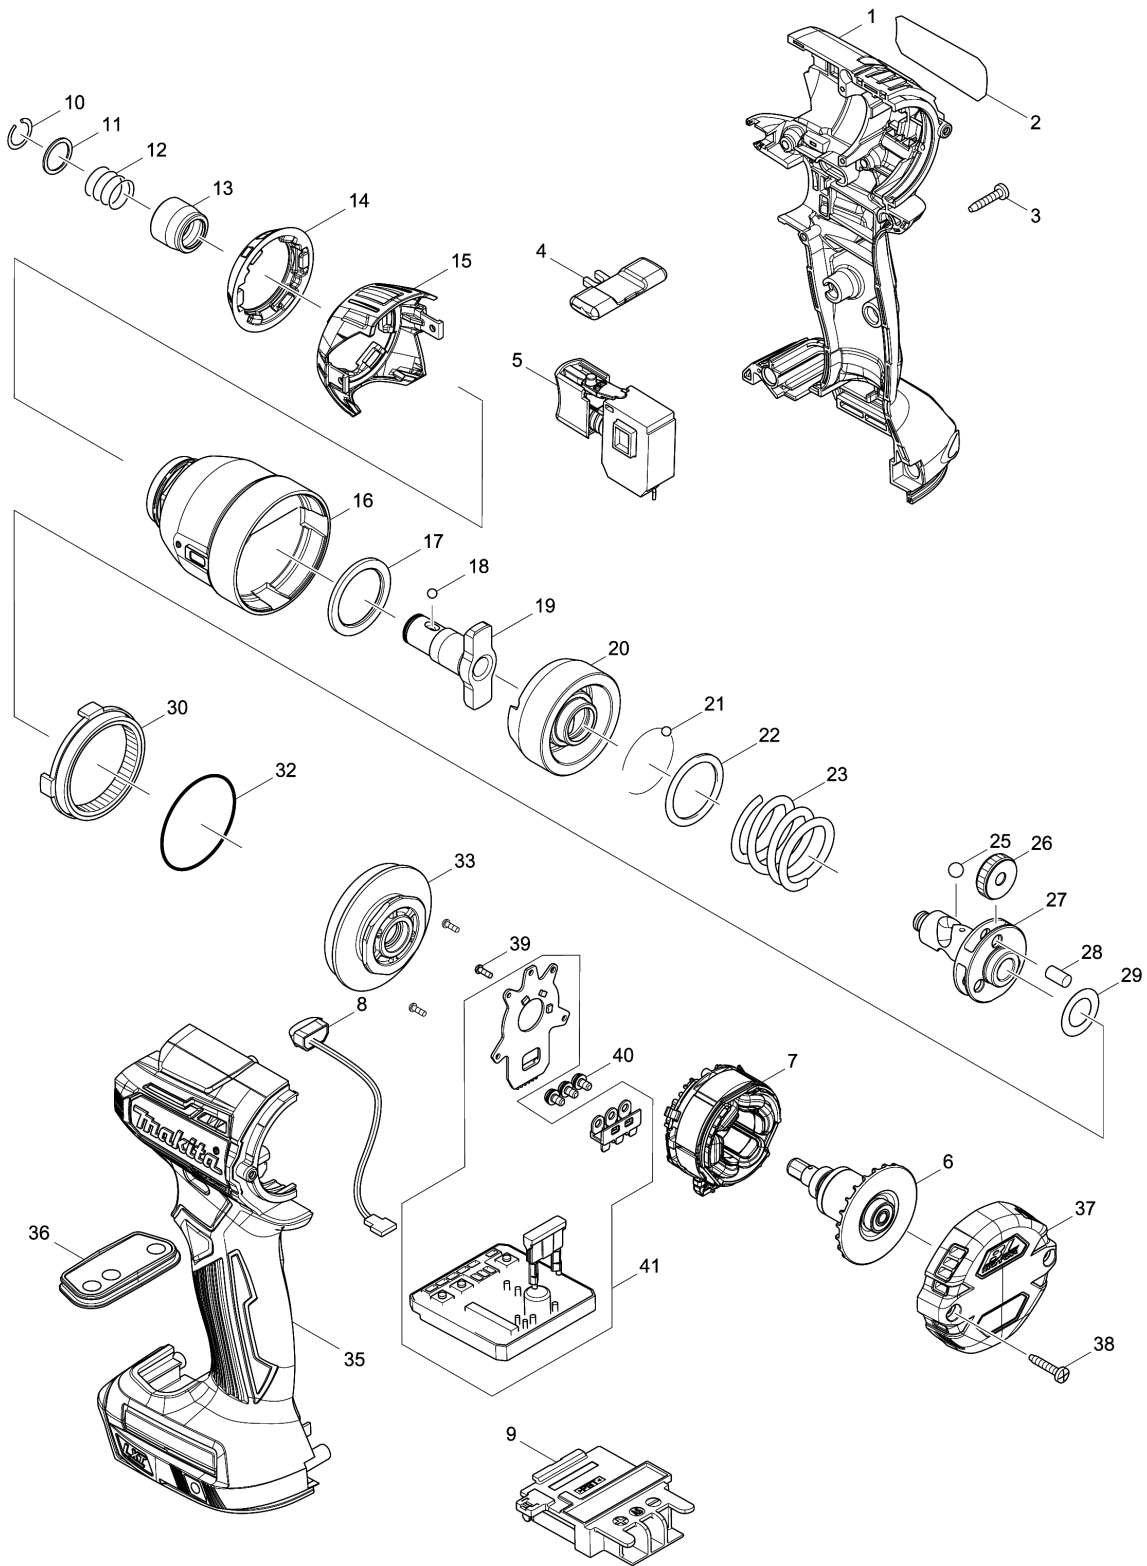

Model No.DTD170 CORDLESS IMPACT DRIVER