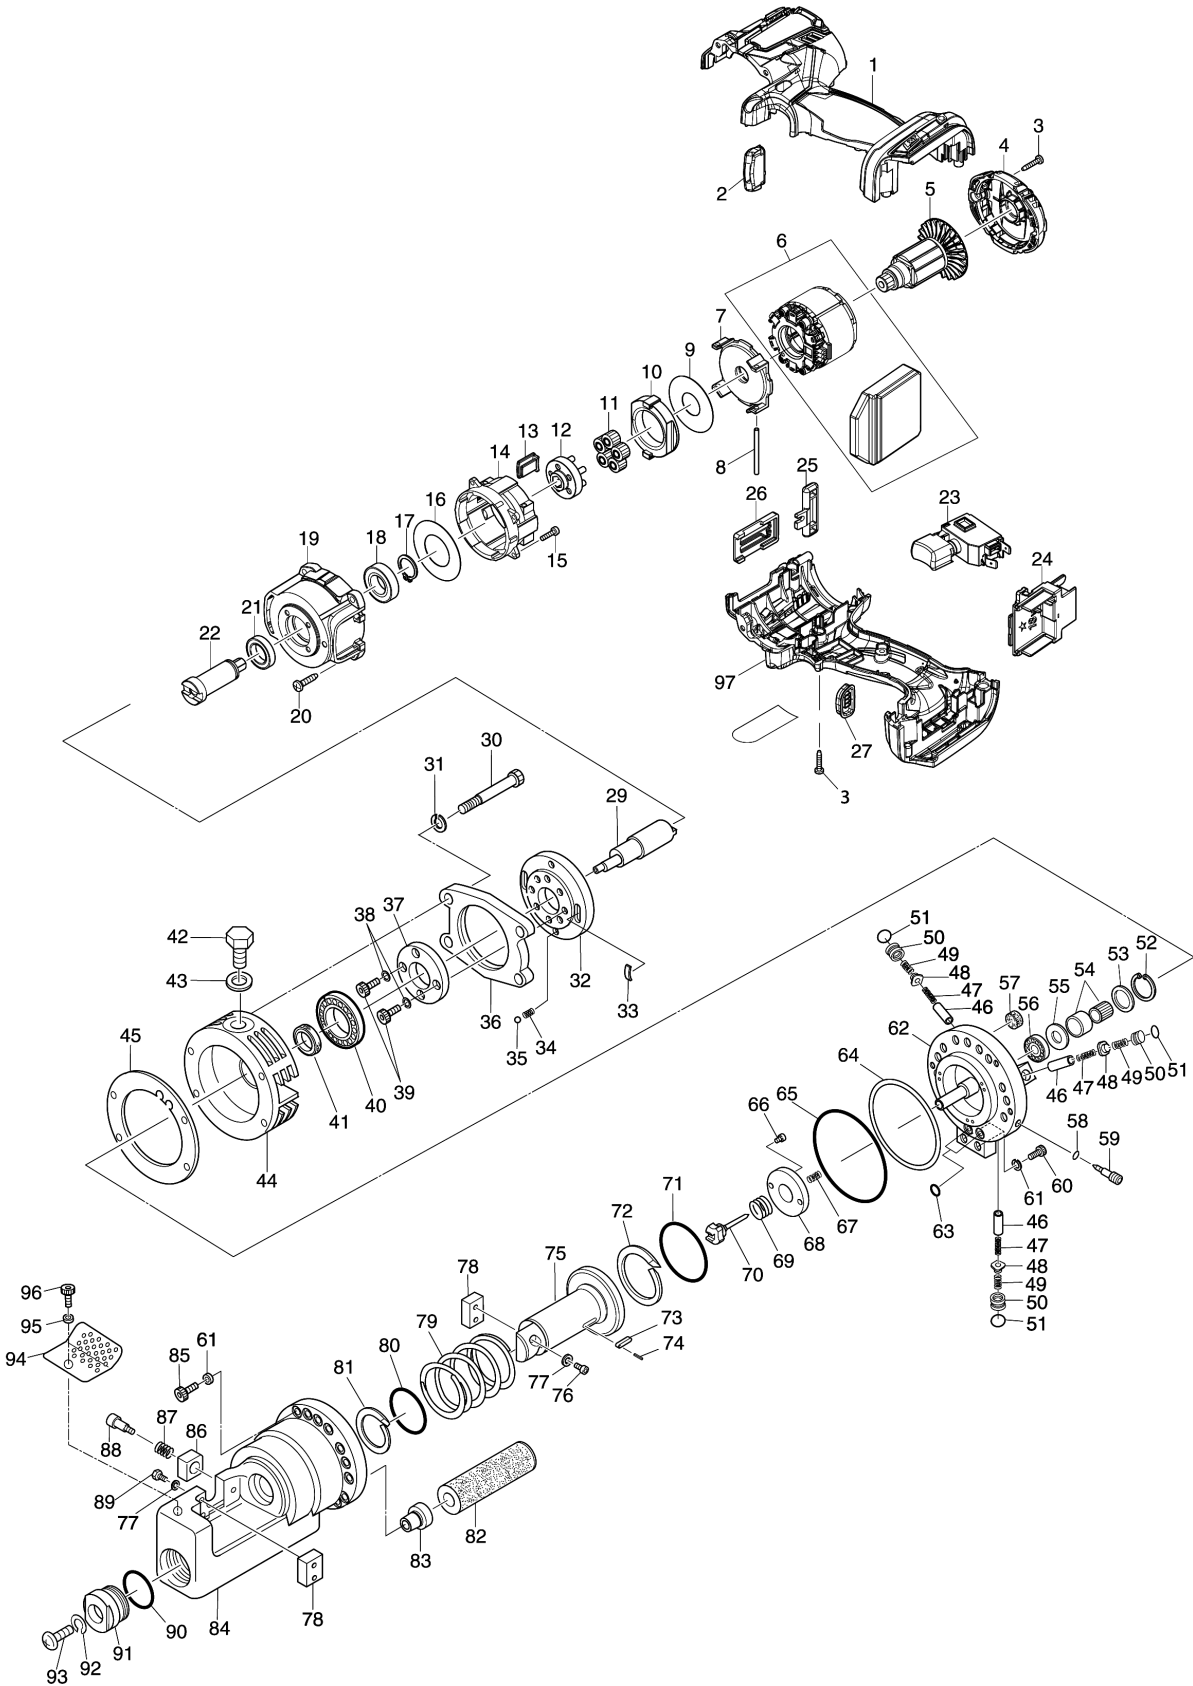

Model No.DSC163 CORDLESS STEEL ROD CUTTER