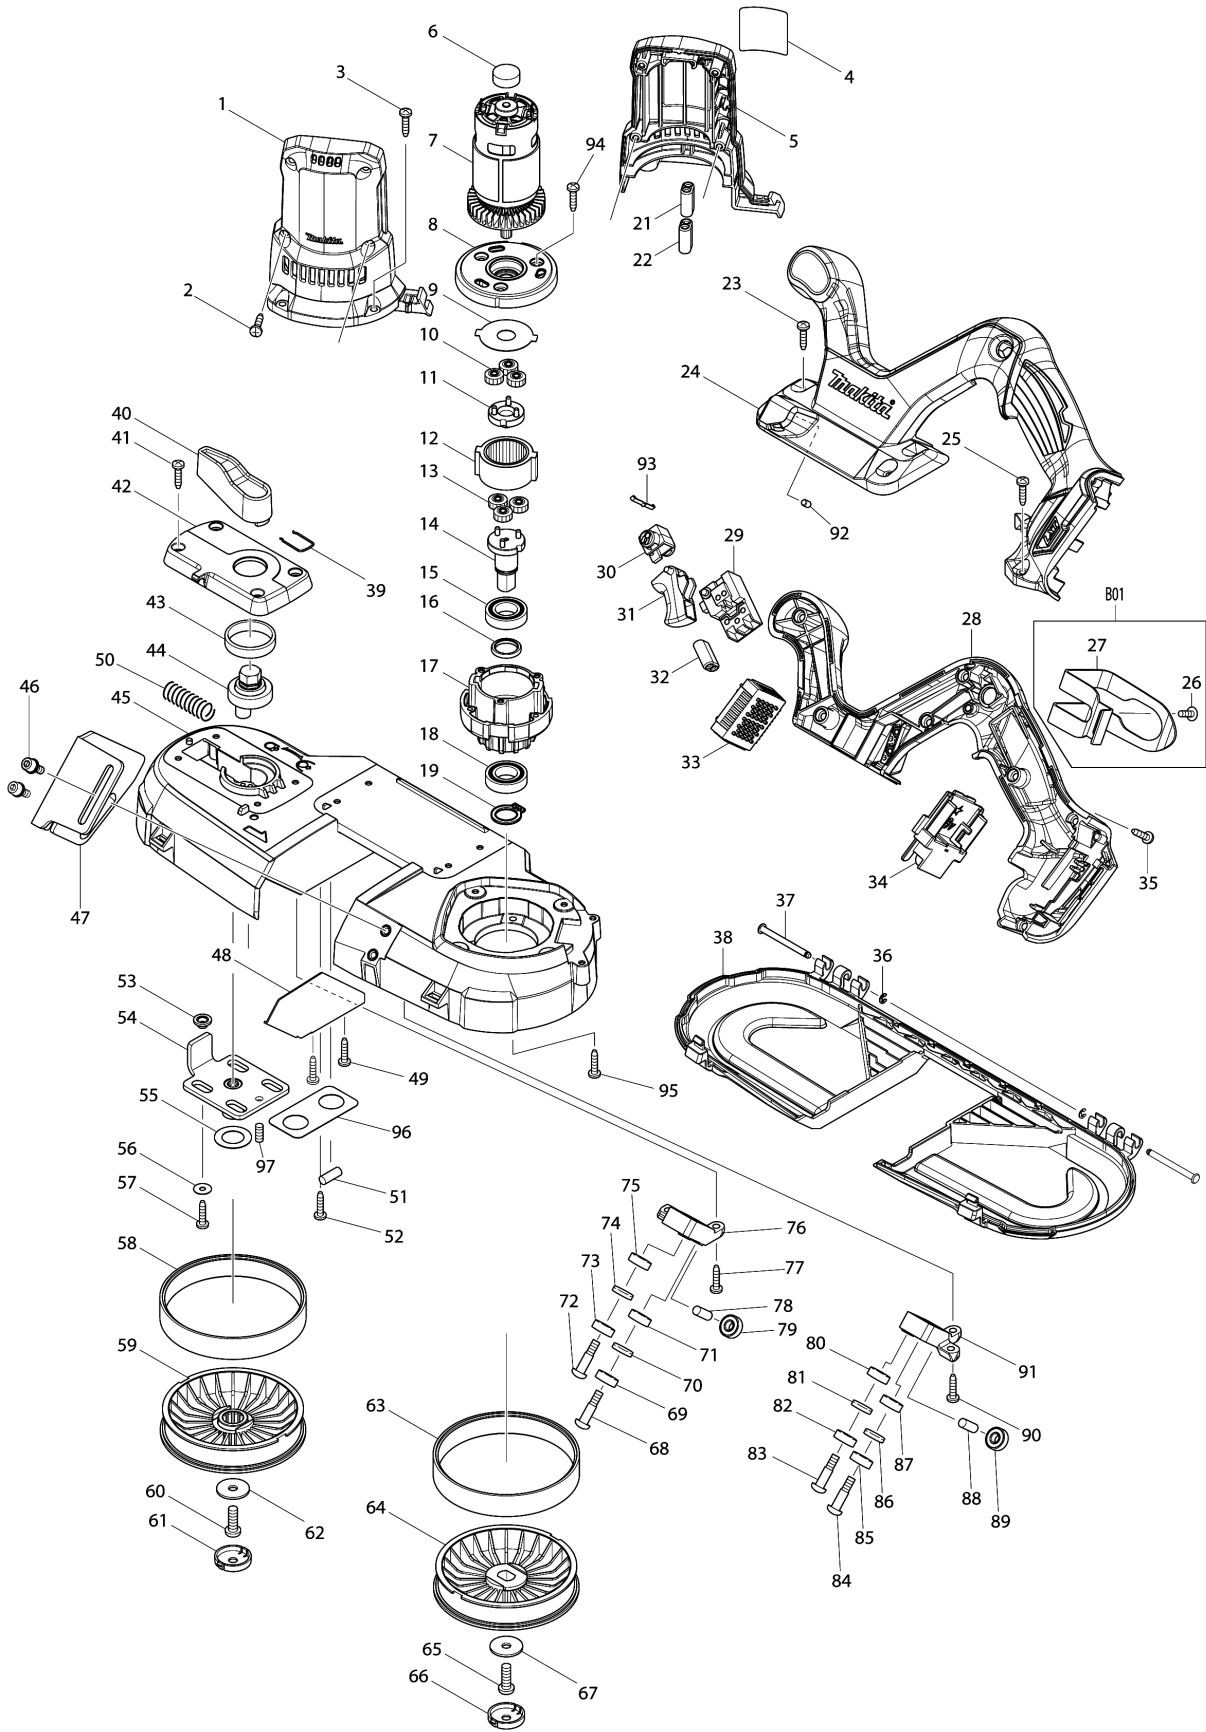

Model No.DPB181 CORDLESS PORTABLE BAND SAW

Model No.DPB181 CORDLESS PORTABLE BAND SAW

Item	Parts No.	Description	I/C	Qty	New/Old	Opt. 1	Opt. 2	Note
001	187711-5	MOTOR HOUSING SET		1	*			
D10		INC. 5			*			
001-1	187711-5	MOTOR HOUSING SET	>	1				
D10		INC. 5						
002	266326-2	TAPPING SCREW 4X18		4				
003	266326-2	TAPPING SCREW 4X18		4				
004	814X89-4	DPB181 NAME PLATE		1	*			
004-1	814X89-4	DPB181 NAME PLATE	<	1				
005	187711-5	MOTOR HOUSING SET		1	*			
D10		INC. 1			*			
005-1	187711-5	MOTOR HOUSING SET	>	1				
D10		INC. 1						
006	421940-3	CAP		1				
007	629992-0	DC MOTOR		1				
008	454650-7	GEAR HOUSING COVER		1				
009	267855-8	LOCK WASHER		1				
010	227331-4	SPUR GEAR 14		3				
011	142355-8	SPUR GEAR 7 COMPLETE		1	*			
011-1	144386-3	SPUR GEAR 7 COMPLETE	<	1				
012	227332-2	INTERNAL GEAR 36		1				
013	227331-4	SPUR GEAR 14		3				
014	142356-6	SPINDLE COMPLETE		1				
015	211242-3	BALL BEARING 6902ZZ		1				
016	257348-3	RING 15		1				
017	454649-2	GEAR HOUSING		1	*			
017-1	455790-4	GEAR HOUSING	<	1				
018	211242-3	BALL BEARING 6902ZZ		1				
019	961055-9	RETAINING RING S-15		1				
021	688172-7	LINE FILTER		1				
022	688172-7	LINE FILTER		1				
023	266326-2	TAPPING SCREW 4X18		4				
024	187762-8	HANDLE SET		1				
C10	252126-6	HEX. LOCK NUT M4-7		2				
C20	263005-3	RUBBER PIN 6		2				
D10		INC. 28						
025	266326-2	TAPPING SCREW 4X18		2				
028	187762-8	HANDLE SET		1				
C10	252126-6	HEX. LOCK NUT M4-7		2				
C20	263005-3	RUBBER PIN 6		2				
D10		INC. 24						
029	650705-8	SWITCH TG73BDS-1		1				
030	419504-5	LOCK OFF BUTTON		1