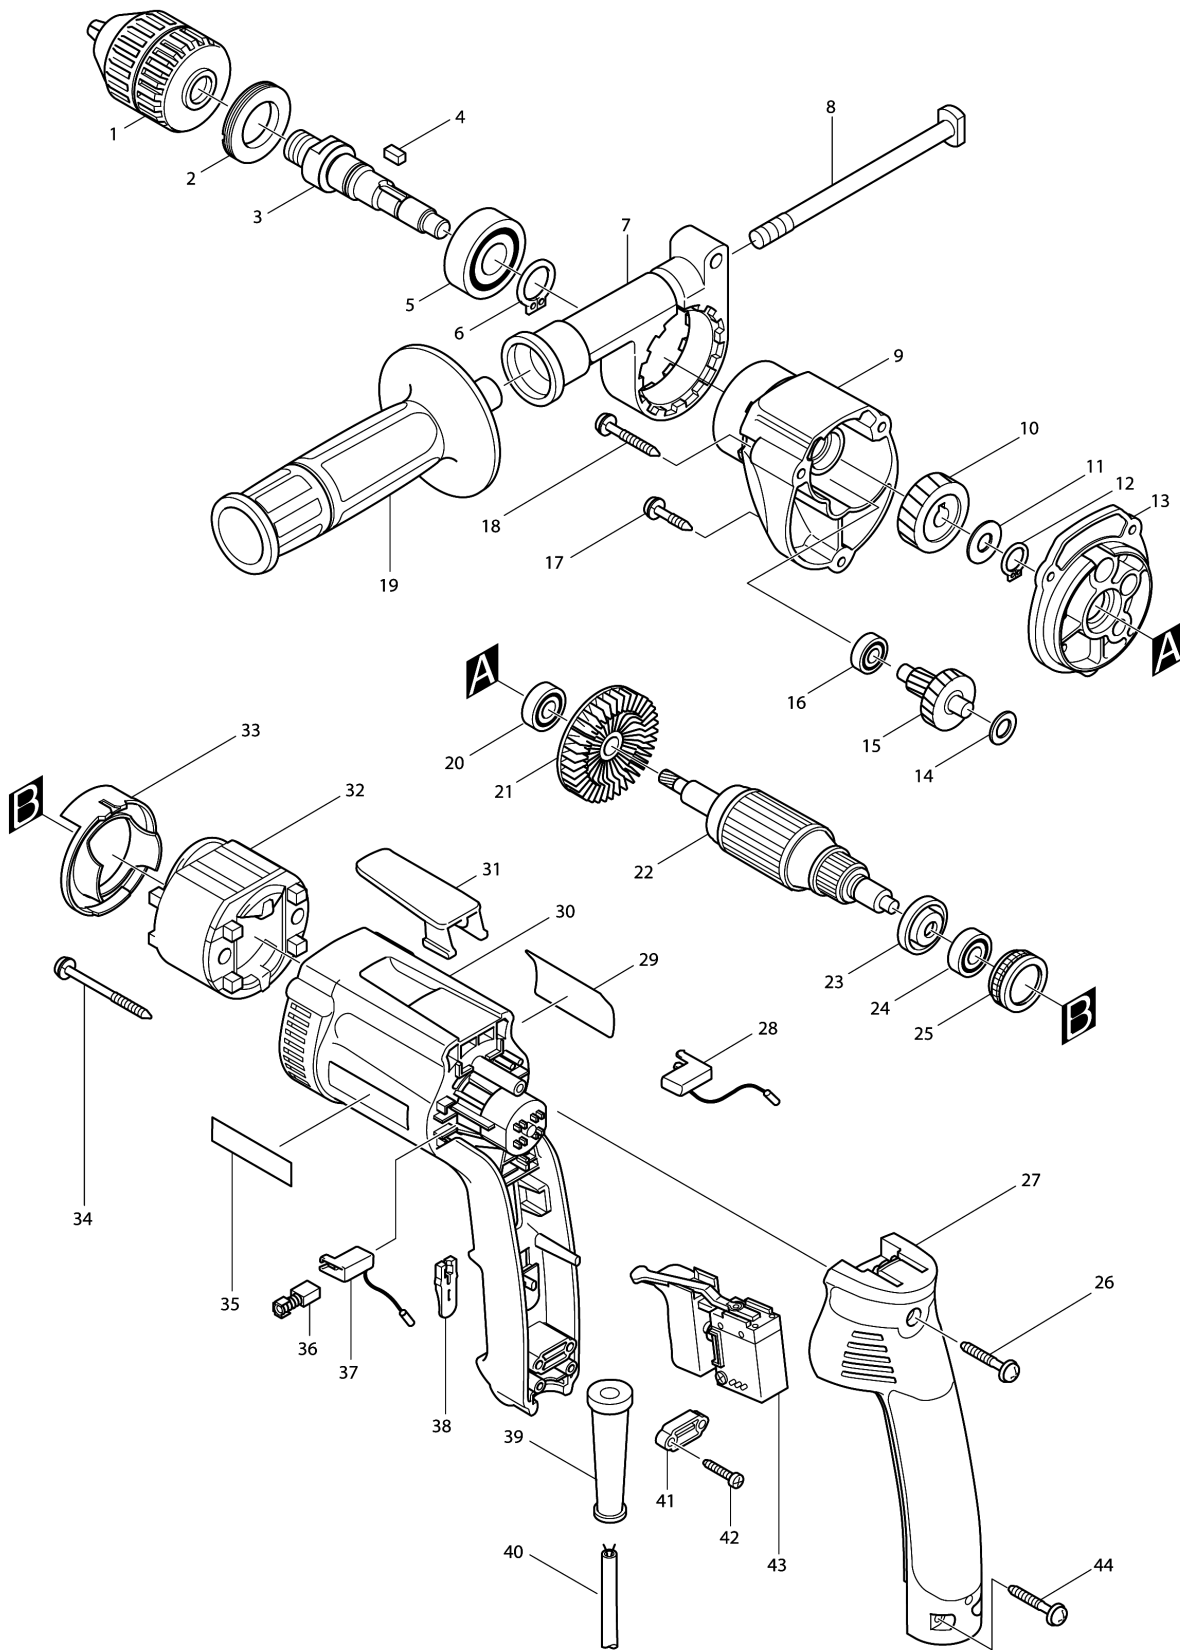

Model No.DP3003 DRILL 10MM