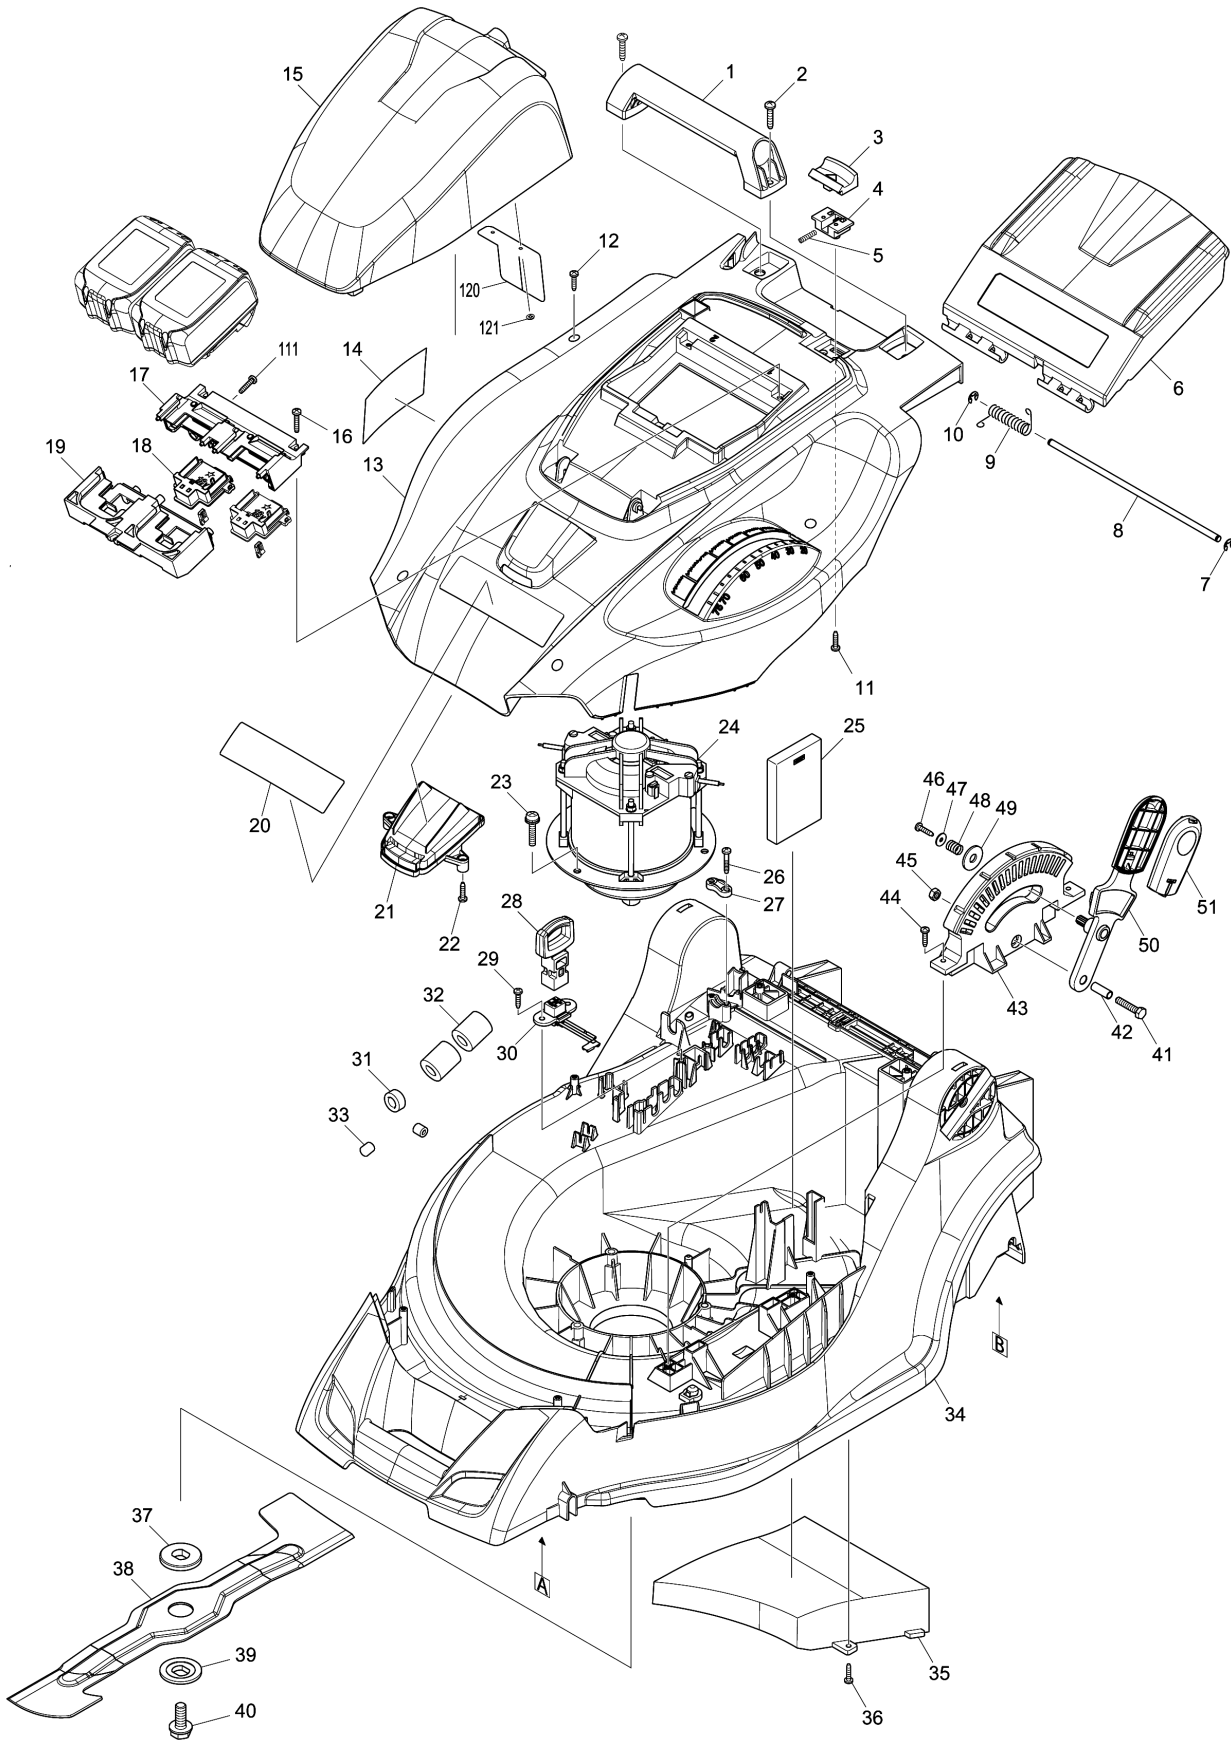

Model No.DLM431 430MM CORDLESS LAWN MOWER