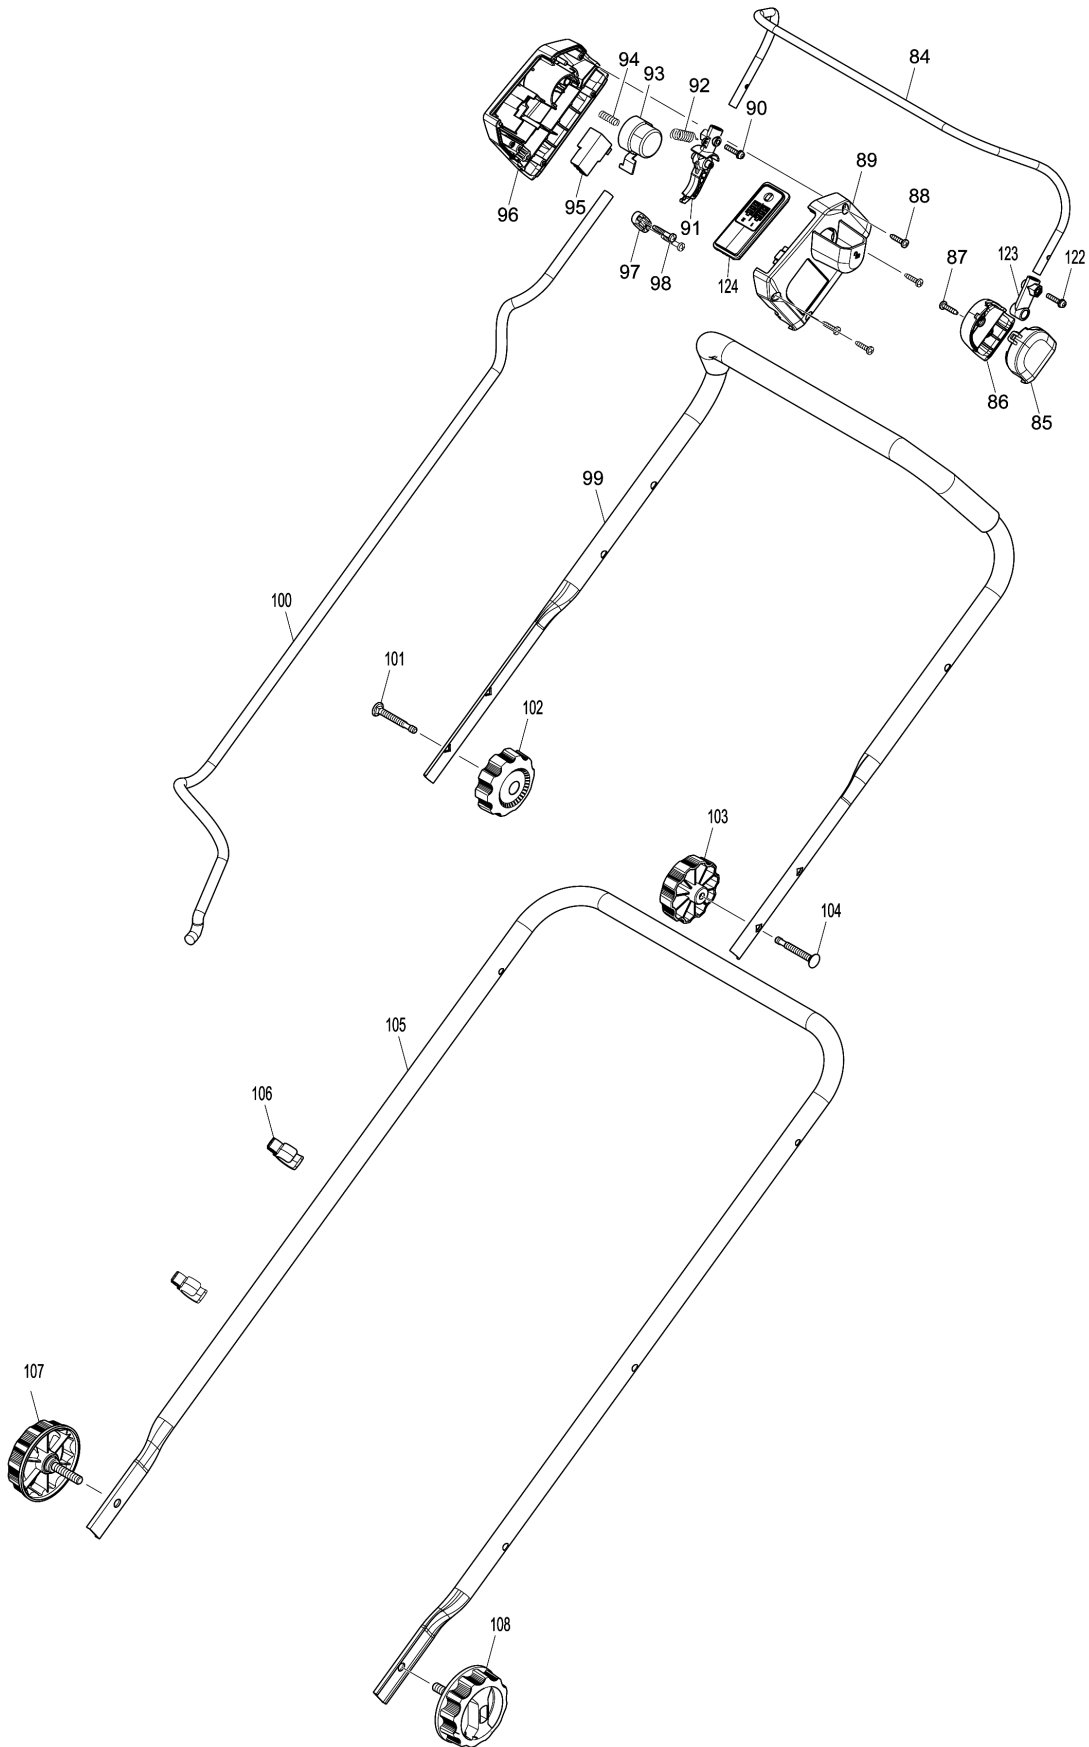

Model No.DLM431 430MM CORDLESS LAWN MOWER