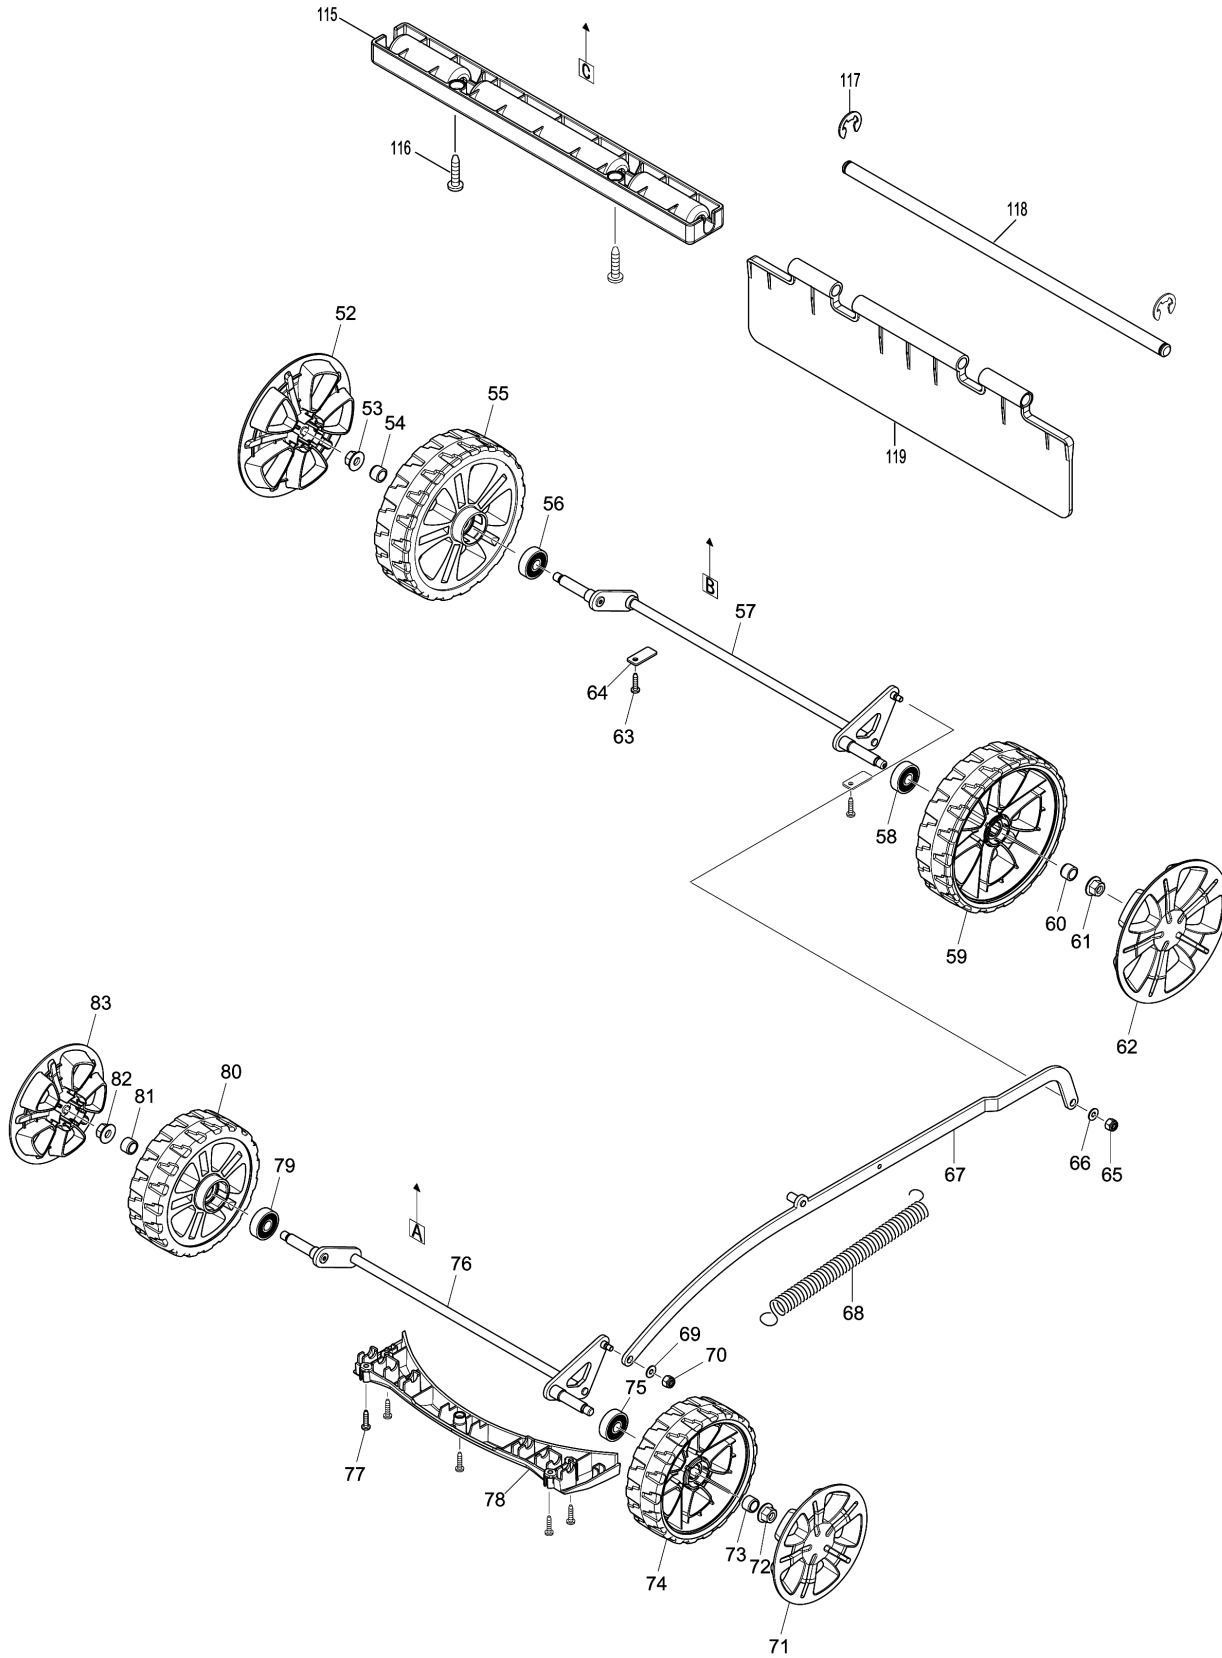

Model No.DLM431 430MM CORDLESS LAWN MOWER