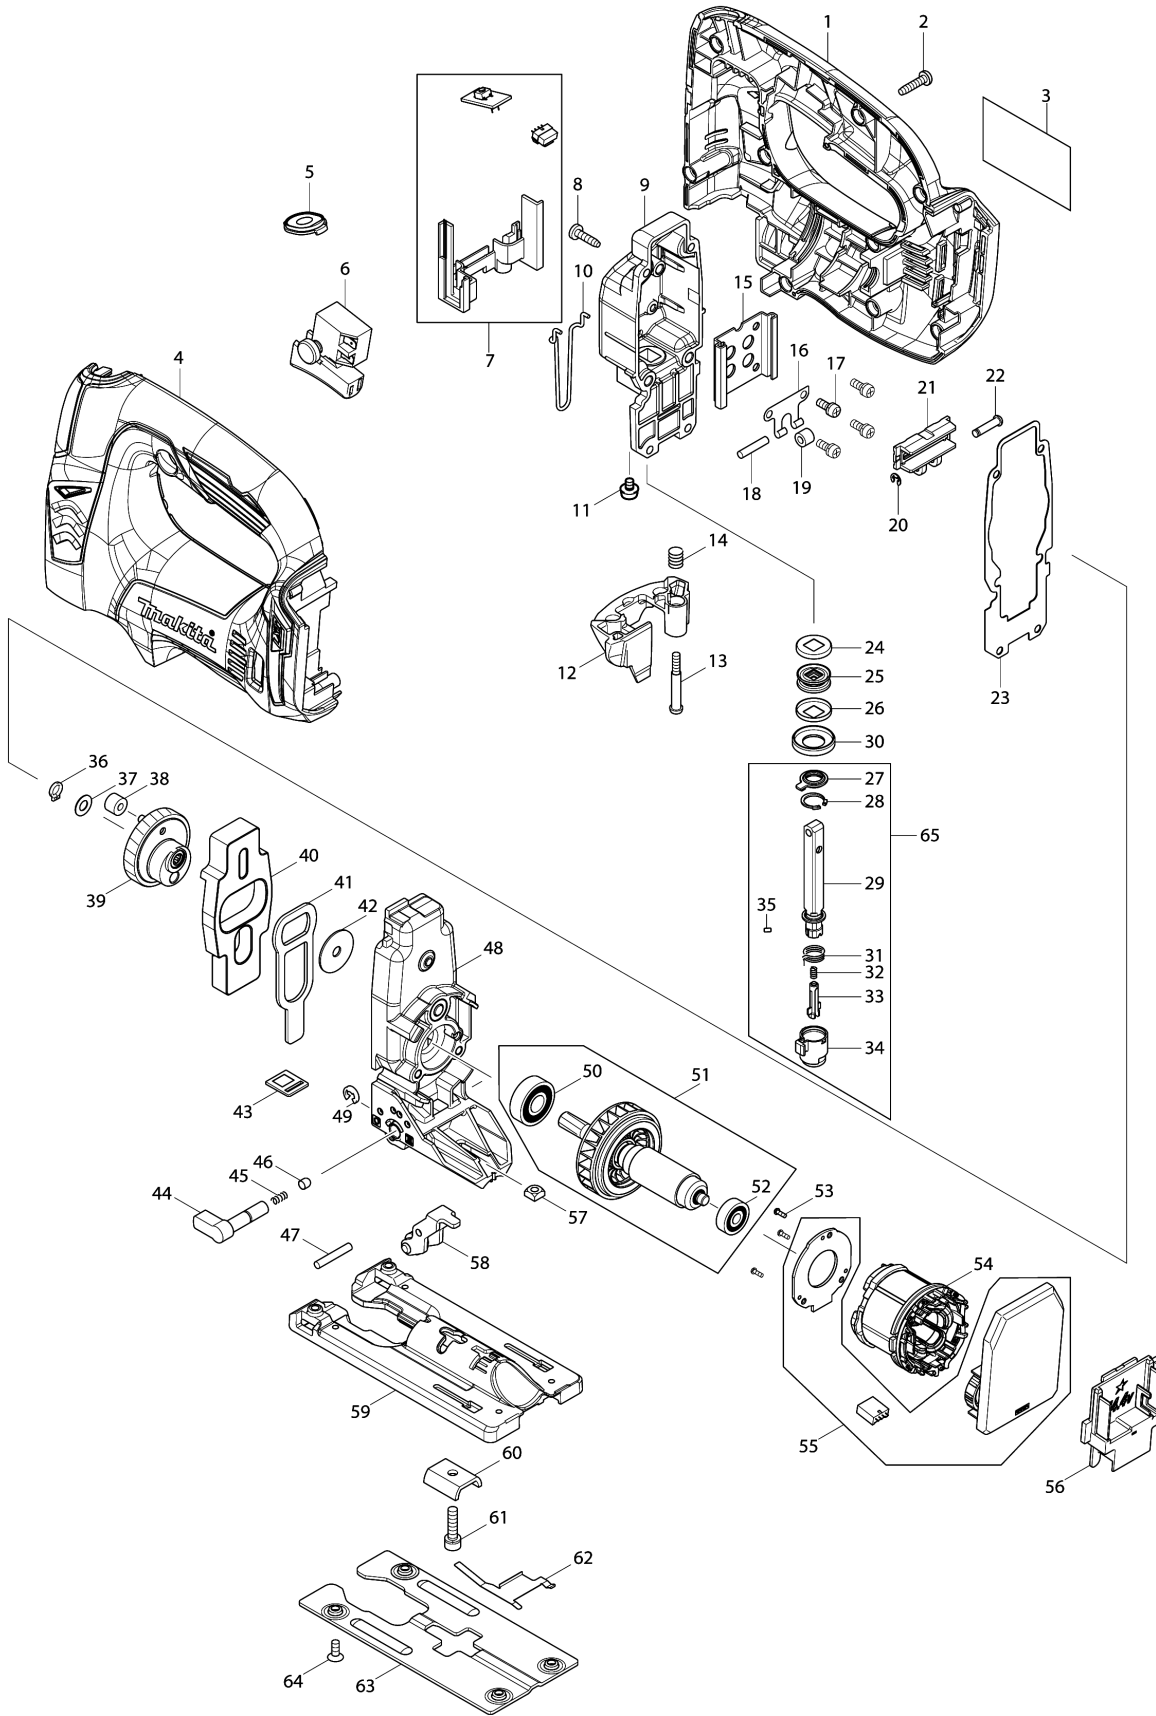

Model No.DJV142 CORDLESS JIG SAW

Model No.DJV142 CORDLESS JIG SAW

Item	Parts No.	Description	I/C	Qty	New/Old	Opt. 1	Opt. 2	Note
001	187706-8	HOUSING SET		1				
C10	263005-3	RUBBER PIN 6		2				
D10		INC. 4						
002	265995-6	TAPPING SCREW 4X18		9				
003	814V53-3	DJV142 NAME PLATE		1				
004	187706-8	HOUSING SET		1				
C10	263005-3	RUBBER PIN 6		2				
D10		INC. 1						
005	142303-7	SWITCH PLATE COMPLETE		1				
006	650251-1	SWITCH SGEL106C-4		1				
007	632B56-3	SWITCH UNIT		1				
008	266034-5	TAPPING SCREW CT 4X16		4				
009	142112-4	GEAR HOUSING COVER COMPLETE		1				
010	326302-9	SAFETY WIRE		1				
011	911104-2	PAN HEAD SCREW M4X6		1				
012	454483-0	TOOL OPENER		1				
013	265026-1	+ PAN HEAD SCREW M4		1				
014	231659-4	TORSION SPRING 6		1				
015	346687-7	LINEAR GUIDE		1				
016	232207-2	LEAF SPRING		1				
017	911111-5	PAN HEAD SCREW M4X10 WITH W		4				
018	256117-9	PIN 4		1				
019	214031-5	PLANE BEARING 4		1				
020	961017-7	STOP RING E-3		1				
021	310548-7	SLIDER		1	*			
021-1	310837-0	SLIDER	<	1				
022	268090-1	PIN 4		1				
023	442195-7	GASKET		1				
024	267854-0	CAP WASHER 8		1				
025	421815-6	DUST SEAL 8		1				
026	267854-0	CAP WASHER 8		1				
027	424569-4	DUST COVER		1				
028	962063-3	RETAINING RING R-13		1				
029	165724-6	ROD		1				
030	257347-5	RING 21		1				
031	233591-8	TORSION SPRING 10		1				
032	233314-4	COMPRESSION SPRING 4		1				
033	310485-5	LOCK PIN		1				
034	310547-9	BLADE HOLDER		1				
035	256528-8	PIN 2		1				
036	961002-0	RETAINING RING S-6		1				