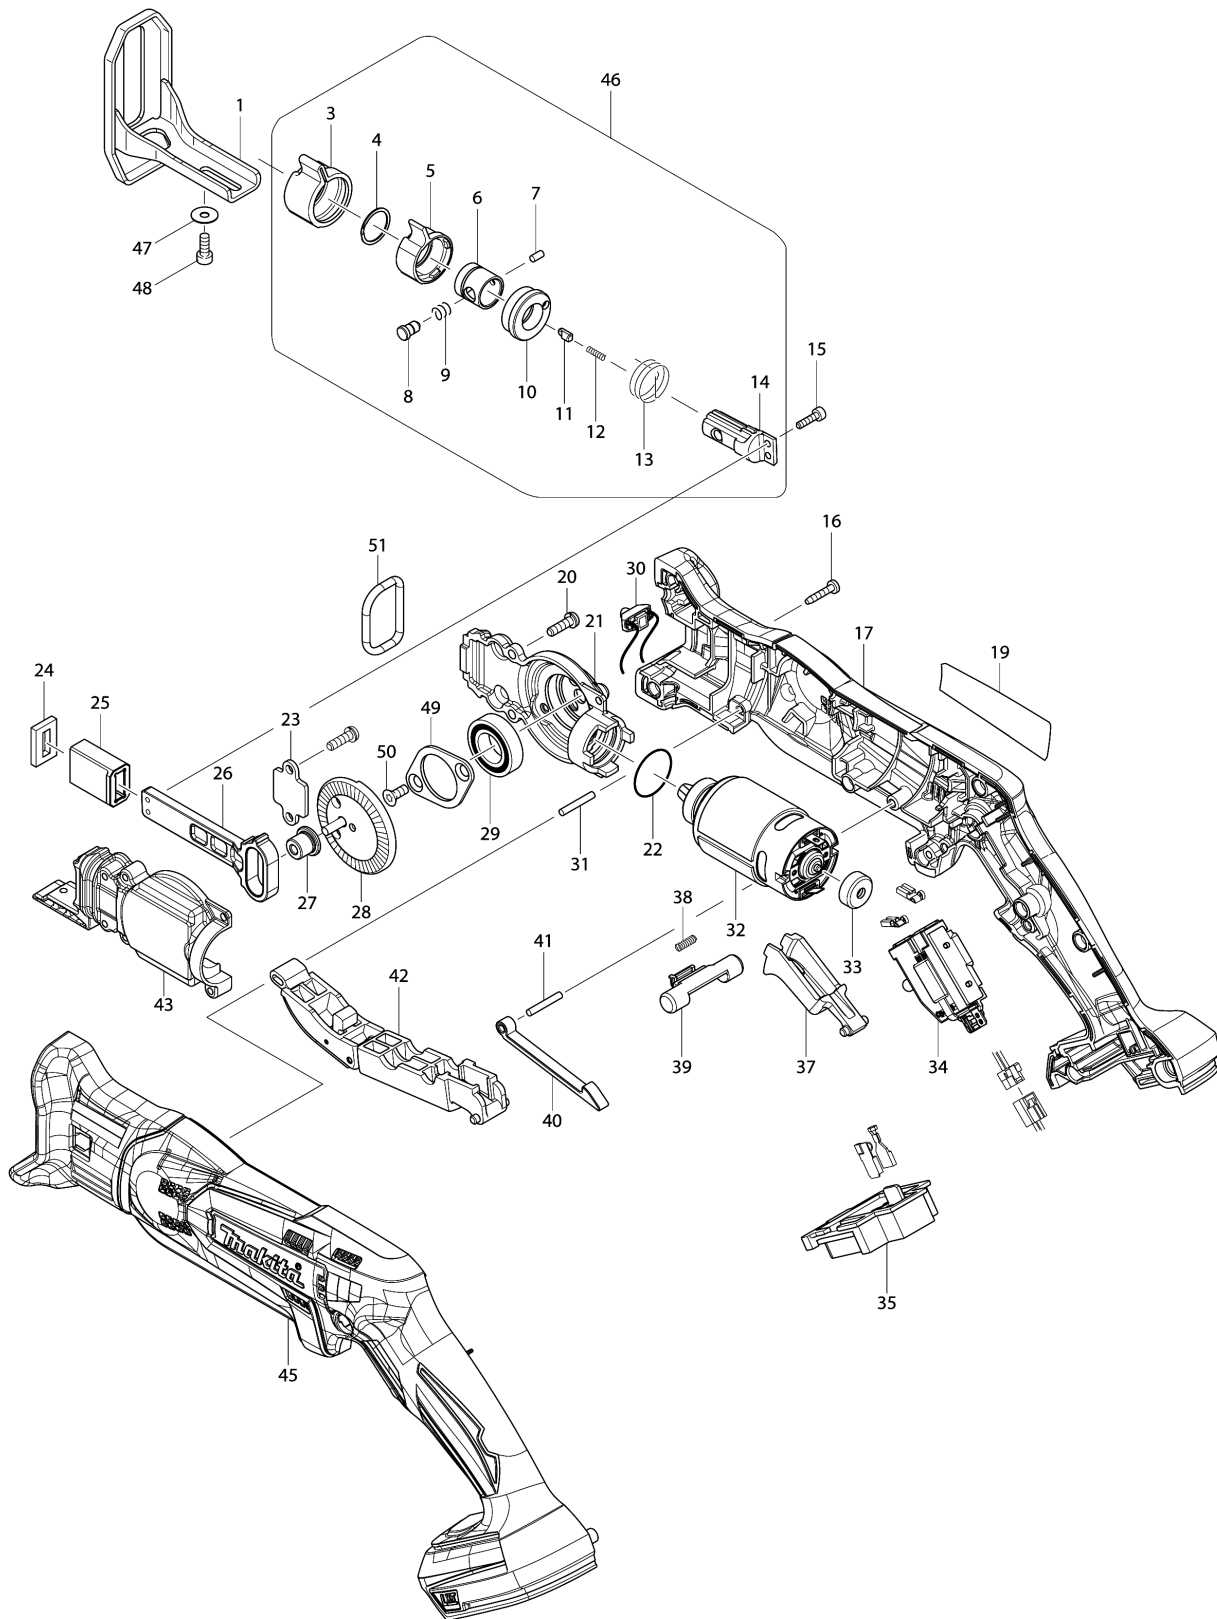

Model No.DJR143 CORDLESS RECIPRO SAW

Model No.DJR143 CORDLESS RECIPRO SAW

Item	Parts No.	Description	I/C	Qty	New/Old	Opt. 1	Opt. 2	Note
001	165740-8	SHOE		1				
003	424466-4	PROTECTOR		1				
004	257981-1	RETAINING RING (EXT)16		1				
005	310496-0	DRIVING SLEEVE		1				
006	331963-2	GUIDE SLEEVE		1				
007	268094-3	PIN 3		1				
008	256492-3	SHOULDER PIN 5		1				
009	233345-3	COMPRESSION SPRING 6		1				
010	453071-0	CONNECTING SLEEVE		1				
011	310495-2	PUSH PIN		1	*			
011-1	310859-0	PUSH PIN	O	1	*			
011-2	310912-2	PUSH PIN	S	1				
012	233025-1	COMPRESSION SPRING 2		1	*			
012-1	232472-3	COMPRESSION SPRING 2	S	1				
013	233594-2	TORSION SPRING 17		1				
014	326113-2	BLADE GUIDE		1				
015	265910-0	HEX. SOCKET HEAD BOLT M3X12		2				
016	266429-2	TAPPING SCREW 3X16		10				
017	187761-0	HOUSING SET		1				
C10	263005-3	RUBBER PIN 6		2				
C20	423475-0	SPONGE SHEET		1				
D10		INC. 45						
019	814V83-4	DJR143 NAME PLATE		1				
020	266747-8	PAN HEAD SCREW M4X14 WITH WM		5				
021	319060-4	GEAR HOUSING		1				
022	213961-7	O RING 22		1				
023	346525-3	PLATE		1				
024	443185-3	FELT SEAL		1				
025	313220-0	SLIDER GUIDE		1				
026	313271-3	SLIDER		1				
027	313270-5	COLLARED SLEEVE 4		1				
028	142284-5	GEAR COMPLETE		1				
029	211242-3	BALL BEARING 6902ZZ		1				
030	620237-9	LED CIRCUIT		1				
031	256158-5	PIN 3		1				
032	629107-9	DC MOTOR		1				
033	424467-2	CAP		1				
034	650712-1	SWITCH C3HY-1A-PRLMS		1				
035	643854-8	TERMINAL		1				
037	453072-8	SWITCH LEVER R		1				
038	233438-6	COMPRESSION SPRING 4		1				