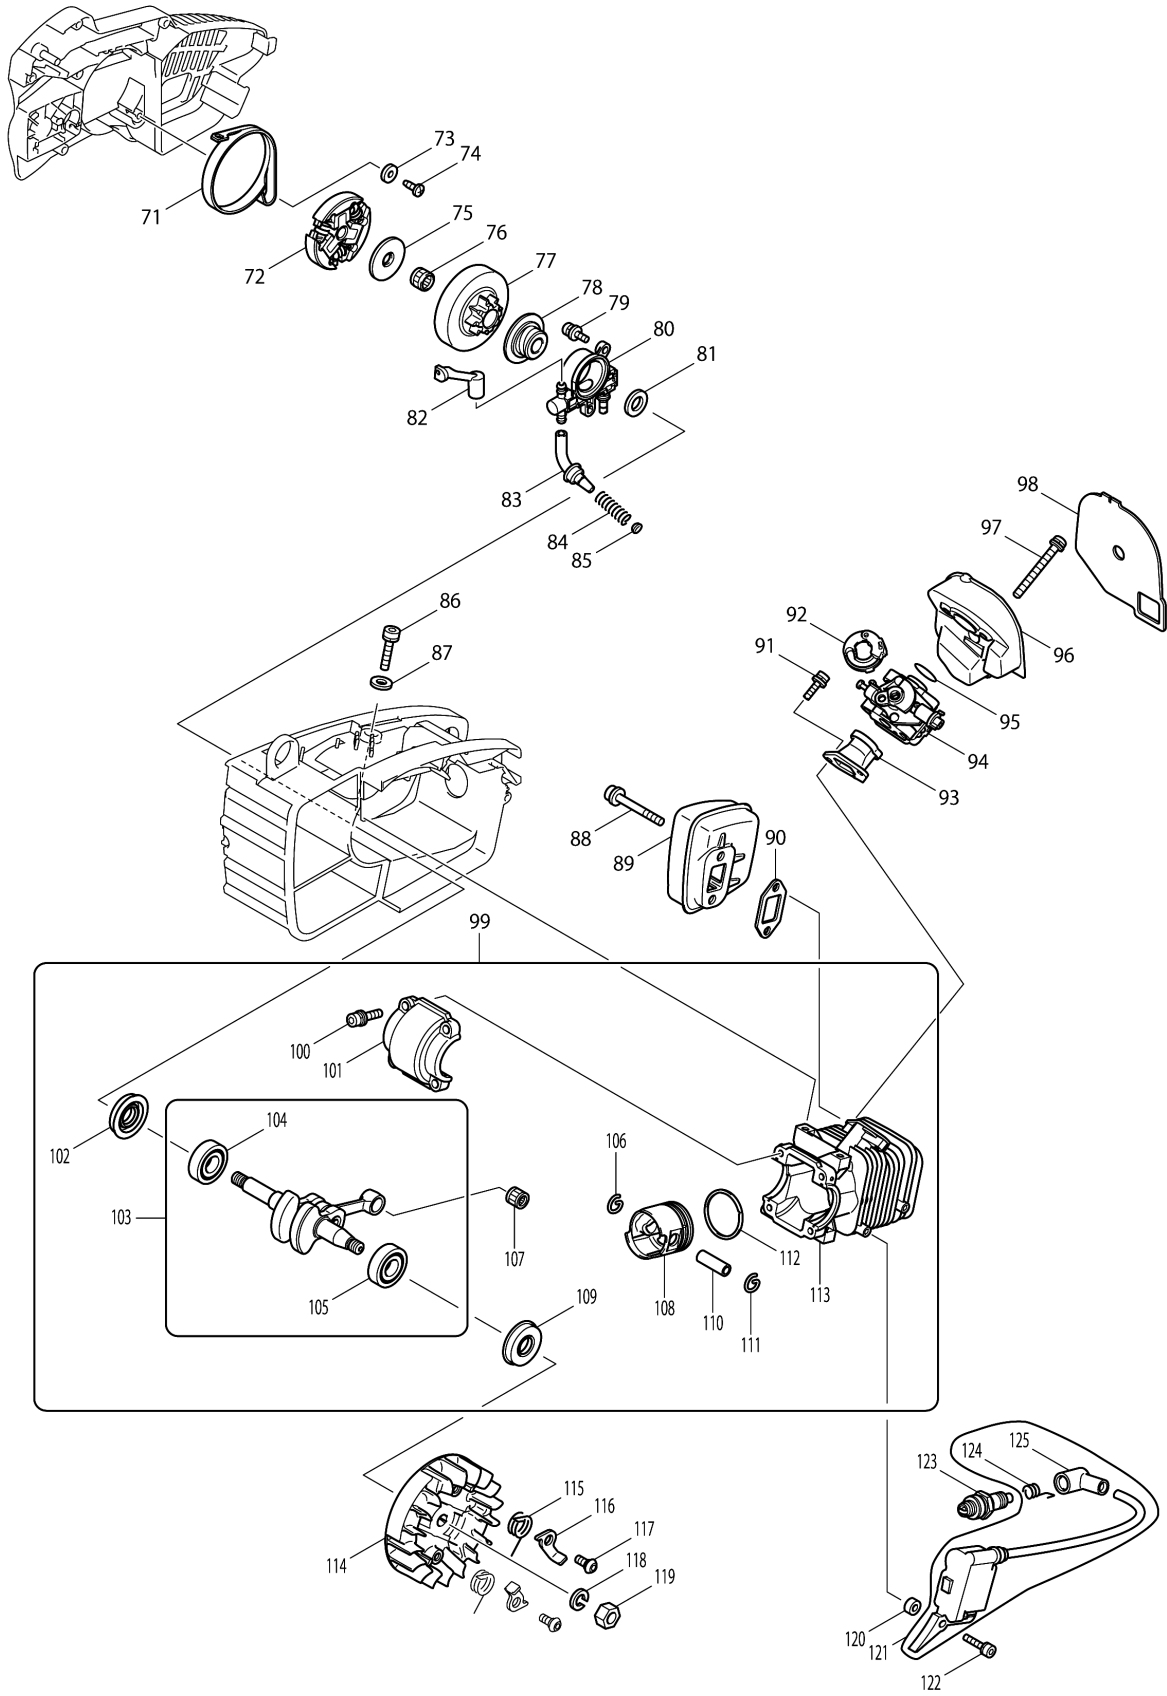

Model No.DCS232T ENGINE CHAIN SAW 250MM