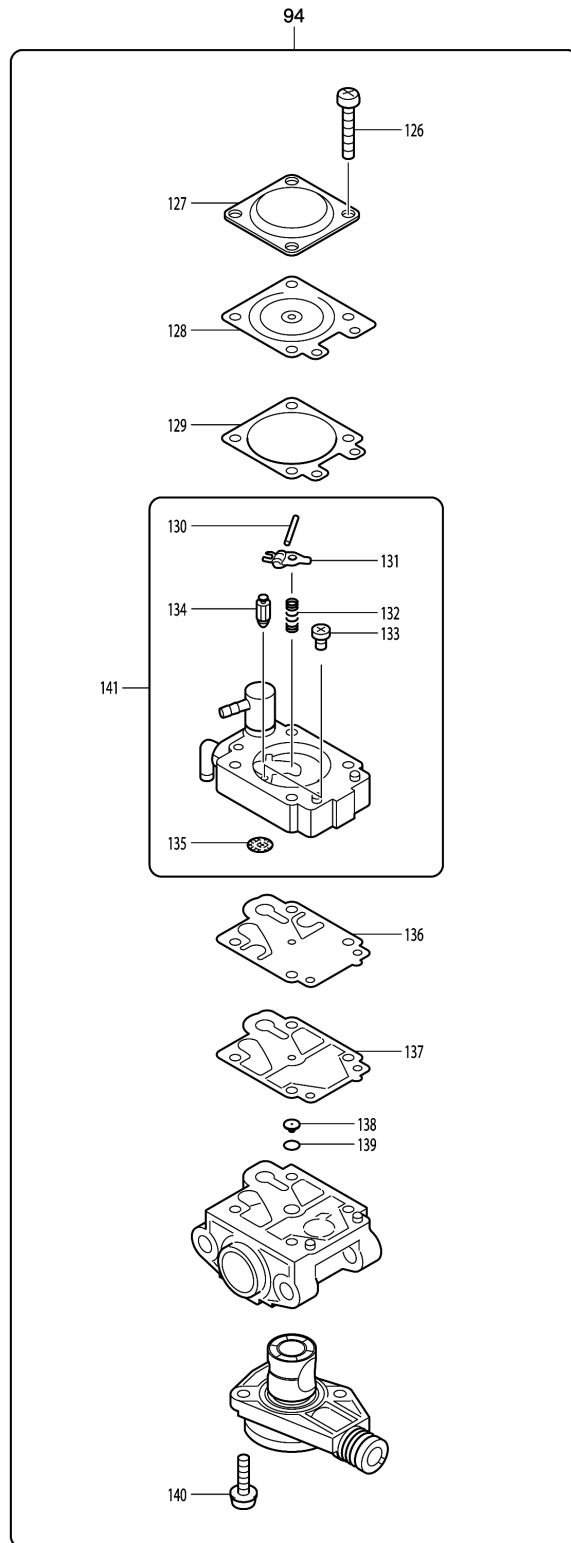

Model No.DCS232T ENGINE CHAIN SAW 250MM

Model No.DCS232T ENGINE CHAIN SAW 250MM

Item	Parts No.	Description	I/C	Qty	New/Old	Opt. 1	Opt. 2	Note
001	154650-4	FRONT HAND GUARD COMPLETE		1				
D10		INC. 2						
002	810075-9	CAUTION LABEL		1				
003	233175-2	COMPRESSION SPRING 9		1				
004	163448-8	LINKPLATE COMPLETE		1				
005	231298-0	COMPRESSION SPRING 6		1				
006	418715-9	HAND GUARD COVER		1				
007	266020-6	TAPPING SCREW 4X12		2				
008	418736-1	SPRING COVER		1				
009	266020-6	TAPPING SCREW 4X12		4				
010	188583-1	SPROCKET COVER SET		1	*			
D10		INC. 11			*			
010-1	183M26-6	SPROCKET COVER SET	<	1				
D10		INC. 11						
011	819310-2	MAKITA LOGO LABEL		1				
012	226590-7	HELICAL GEAR 17		1				
013	226534-7	HELICAL GEAR 8		1				
014	324464-7	ADJUST PIN		1				
015	252145-2	COLLARED HEX NUT M8		1				
016	345653-1	CHAIN SLIDER R		1				
017	266020-6	TAPPING SCREW 4X12		1				
018	265995-6	TAPPING SCREW 4X18		1				
019	418710-9	CHAIN CATCHER		1				
020	345652-3	CHAIN SLIDER L		1				
021	265995-6	TAPPING SCREW 4X18		1				
022	418707-8	OIL PUMP COVER		1				
023	421877-4	SPONGE 10		1				
024	421298-0	CHECK VALVE		1				
025	266007-8	TAPPING SCREW BIND PT 3X10		2				
026	418734-5	TOP COVER		1				
027	324477-8	DAMPER SPRING		1				
028	265995-6	TAPPING SCREW 4X18		2				
029	421874-0	BUFFER RUBBER		1				
030	153918-5	HOUSING COMPLETE		1				
031	168399-0	TANKCAP COMPLETE		2	*			
031-1	168508-1	TANK CAP COMPLETE	O	2				
C10	213355-6	O-RING 25		2				
032	421875-8	GROMMET		1				
033	168396-6	BREATHER		1				
034	418700-2	BUFFLE PLATE		1				
035	422036-3	TUBE 3-70		1