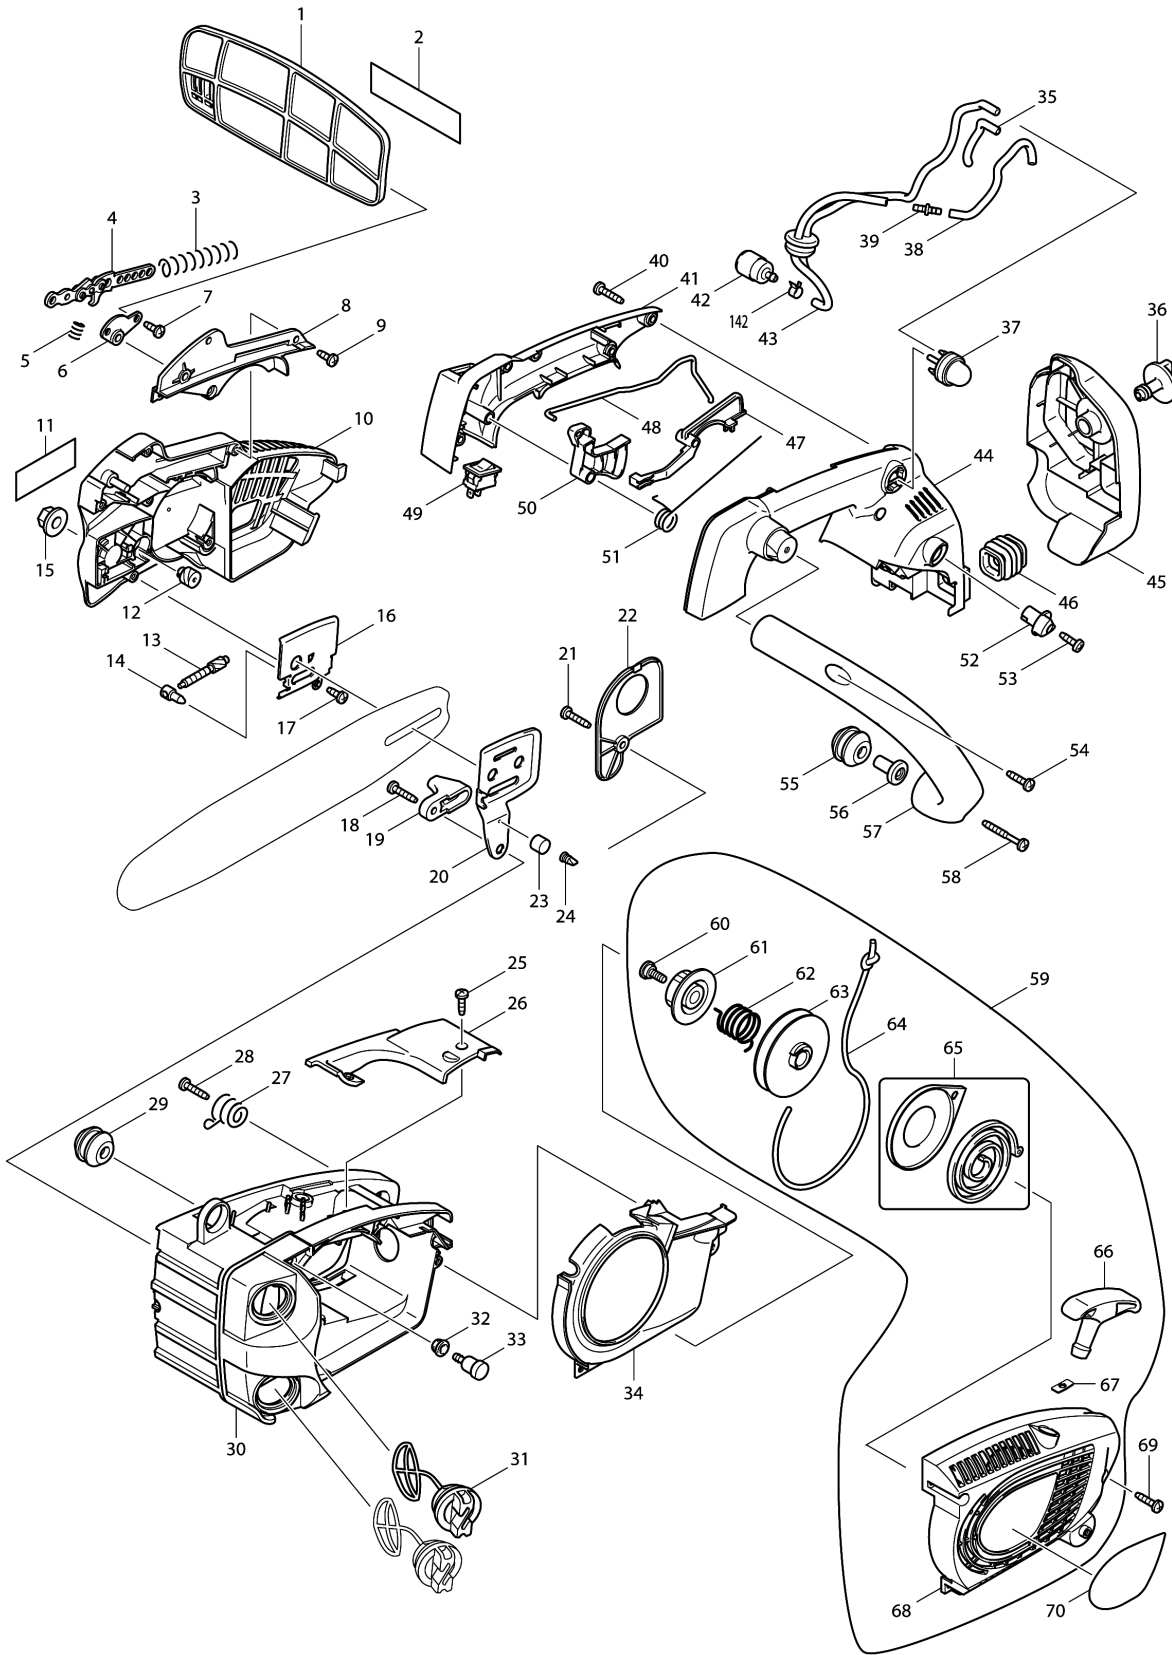

Model No.DCS232T ENGINE CHAIN SAW 250MM