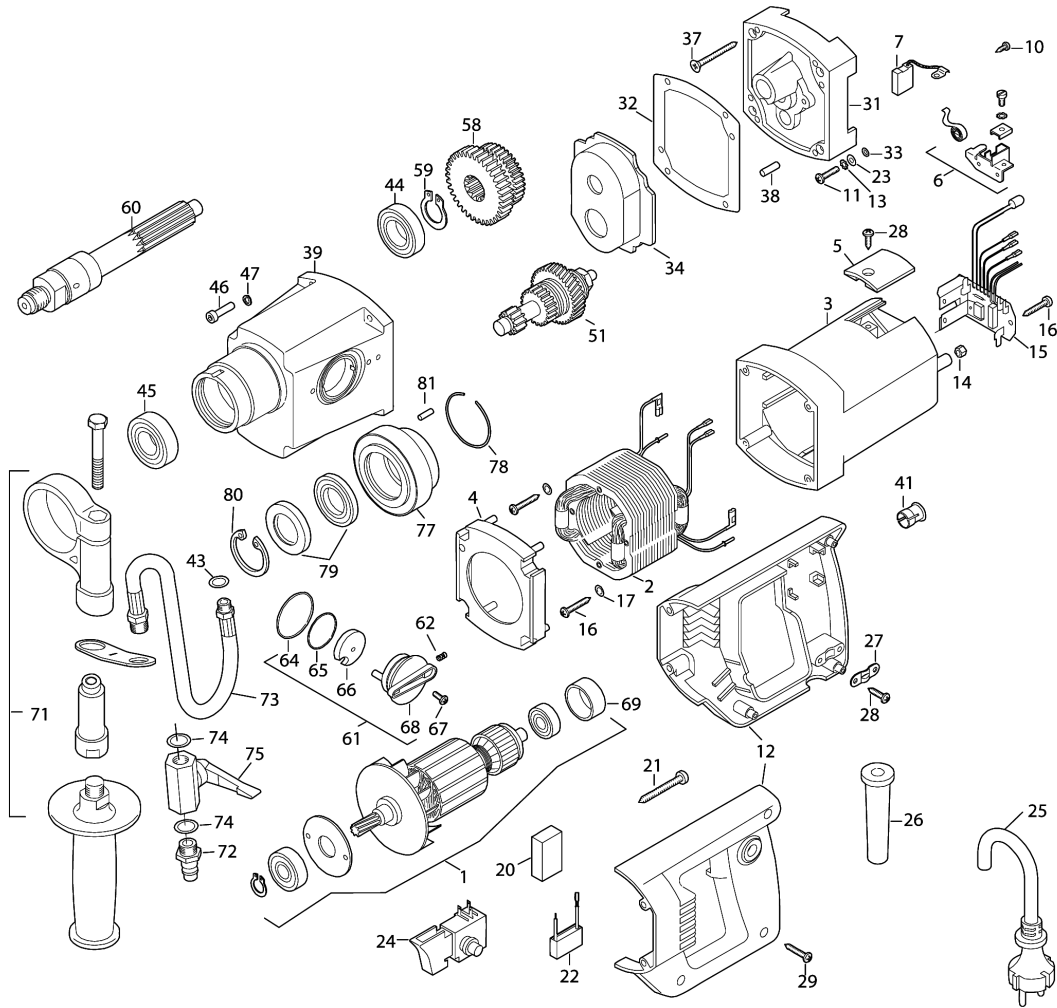

Model No.DBM131 DIAMOND CORE DRILL