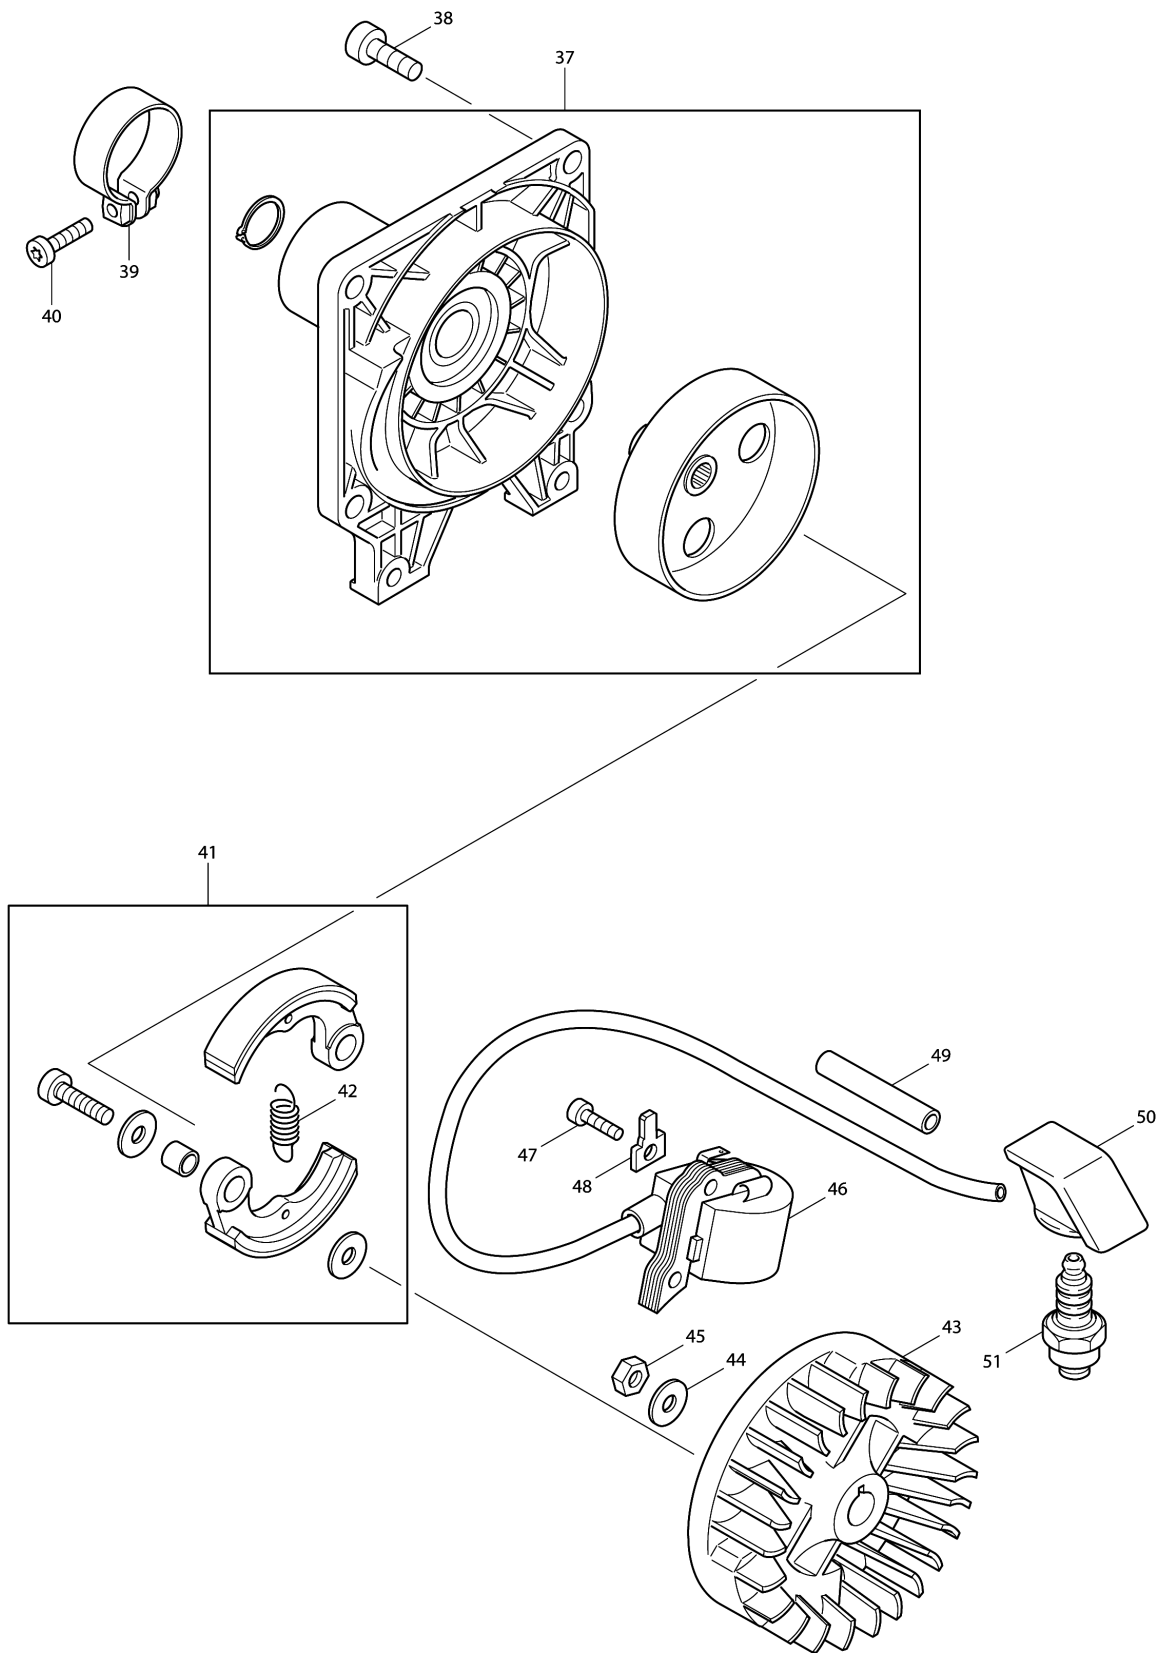

Model No.DBC340 BRUSH CUTTER