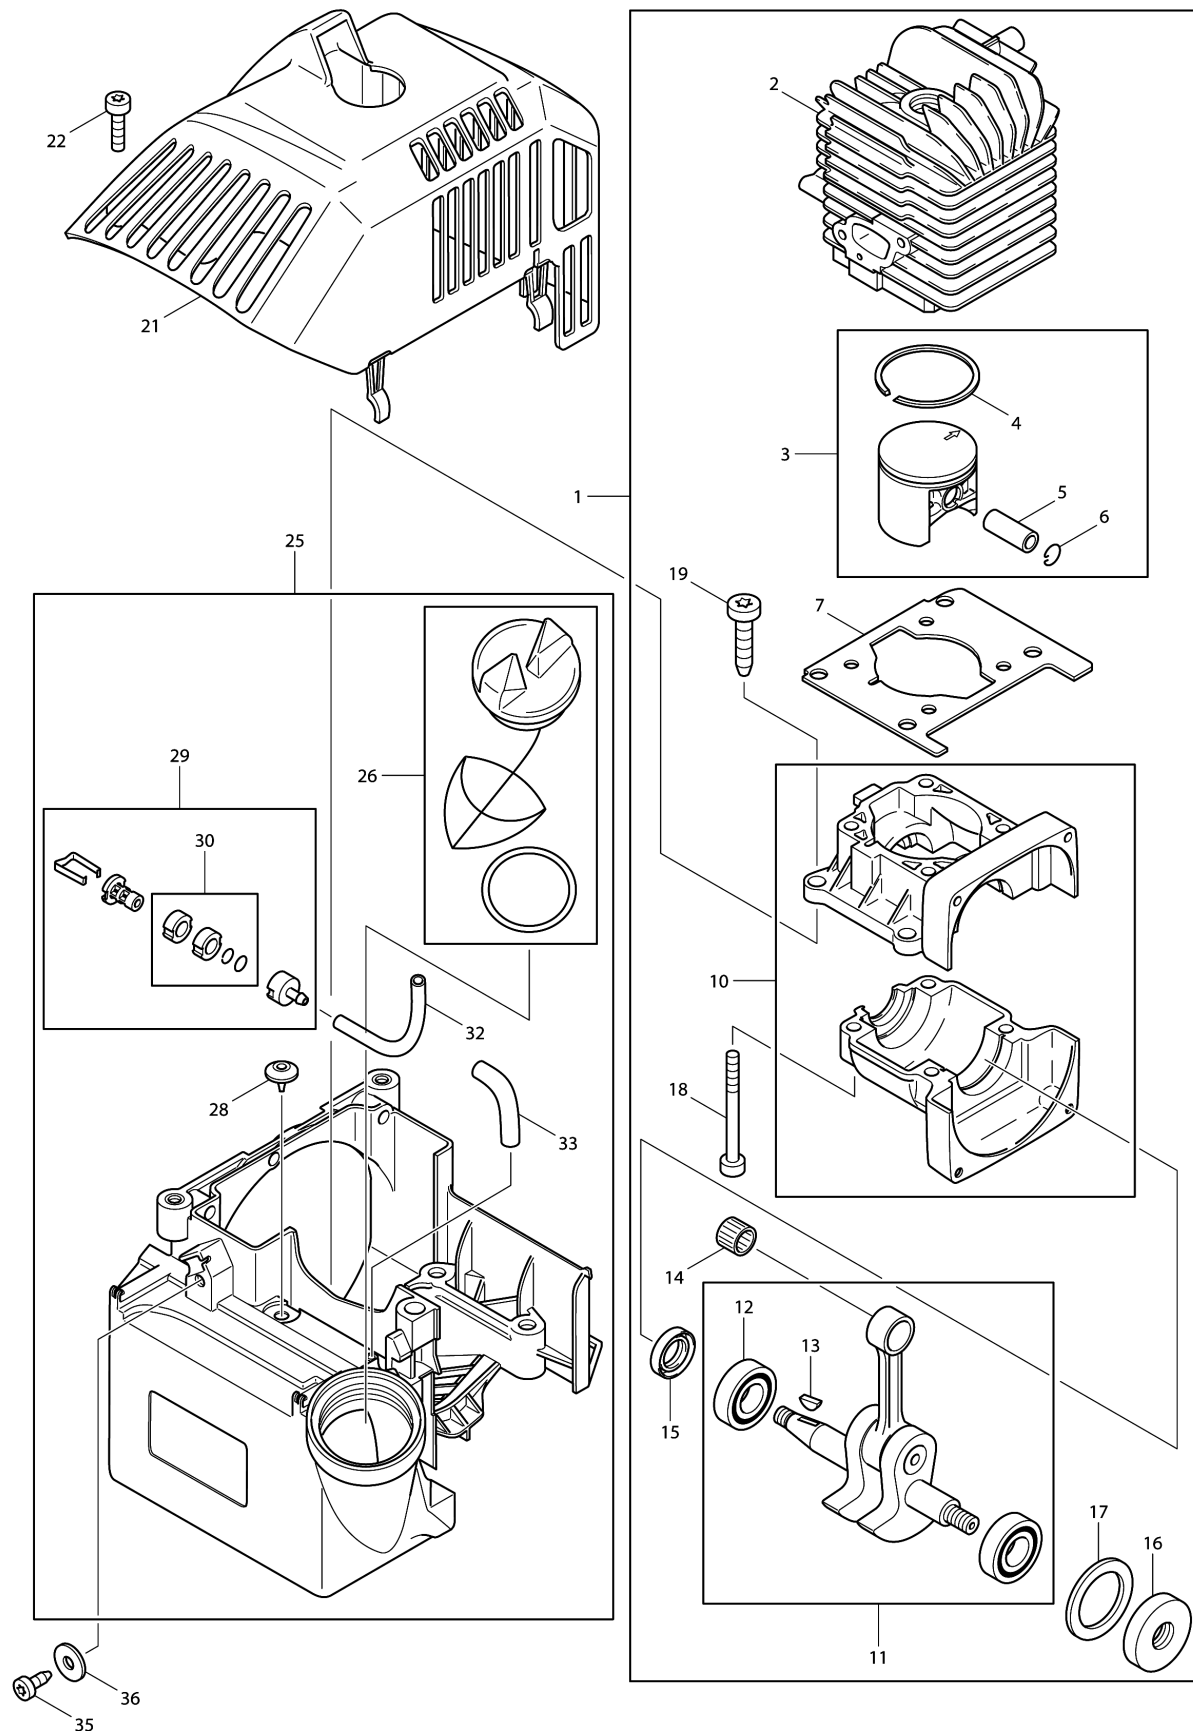

### Model No.DBC340 BRUSH CUTTER