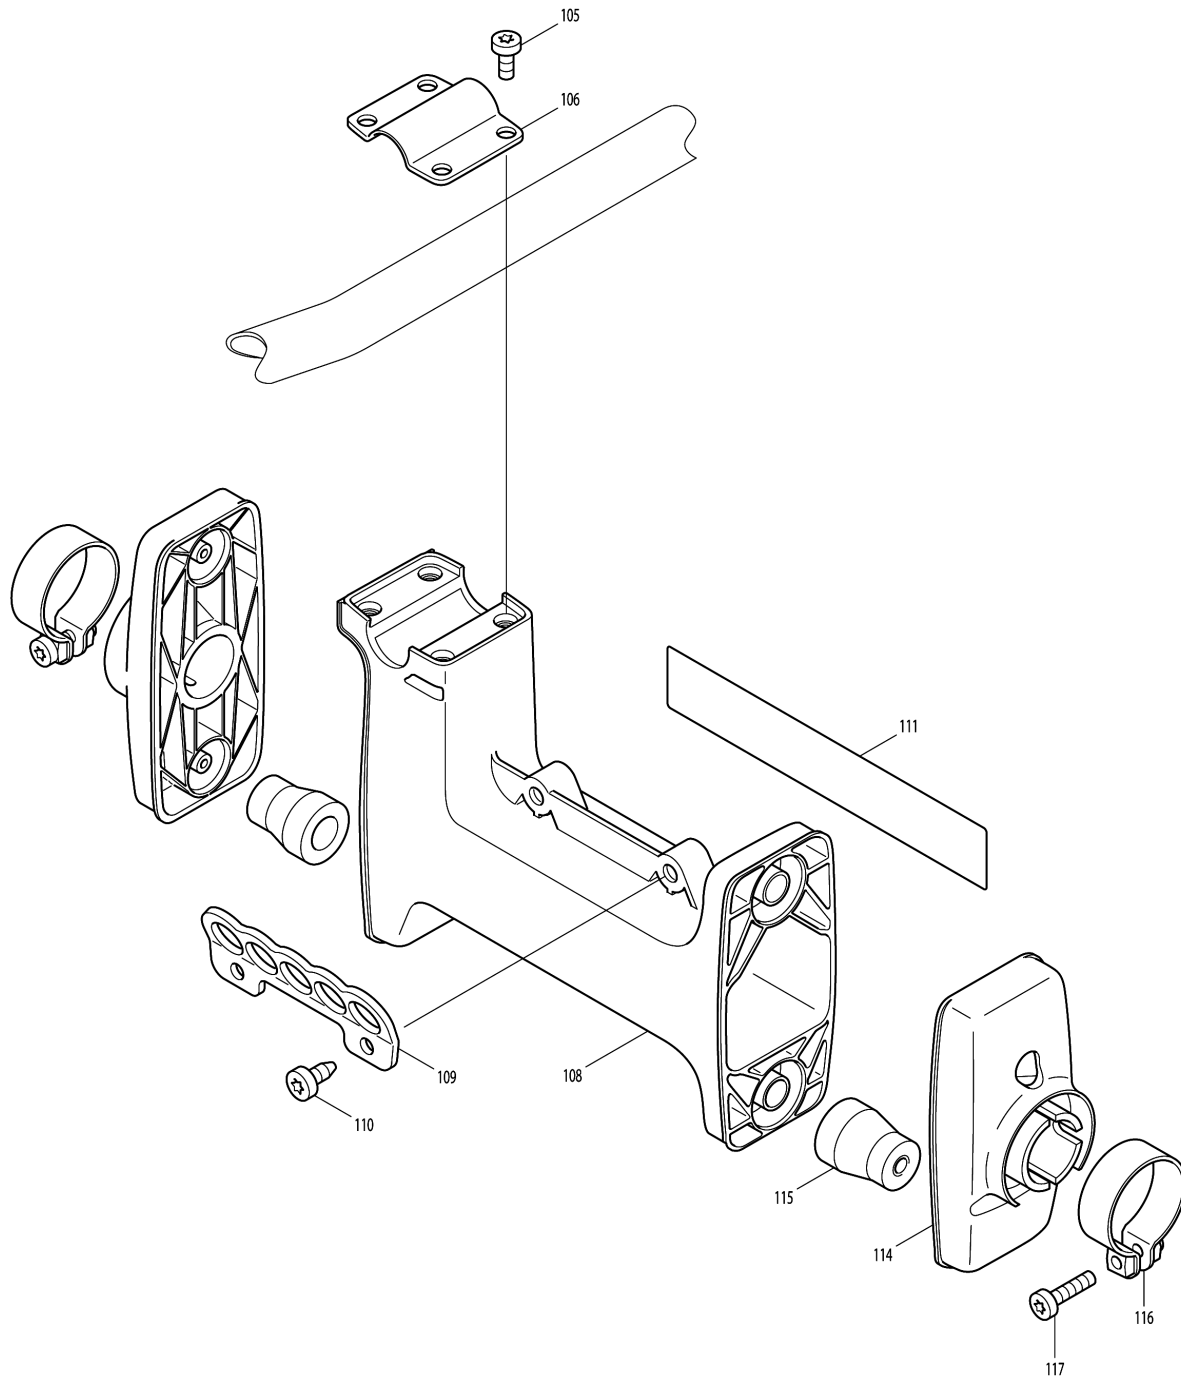

Model No.DBC340 BRUSH CUTTER