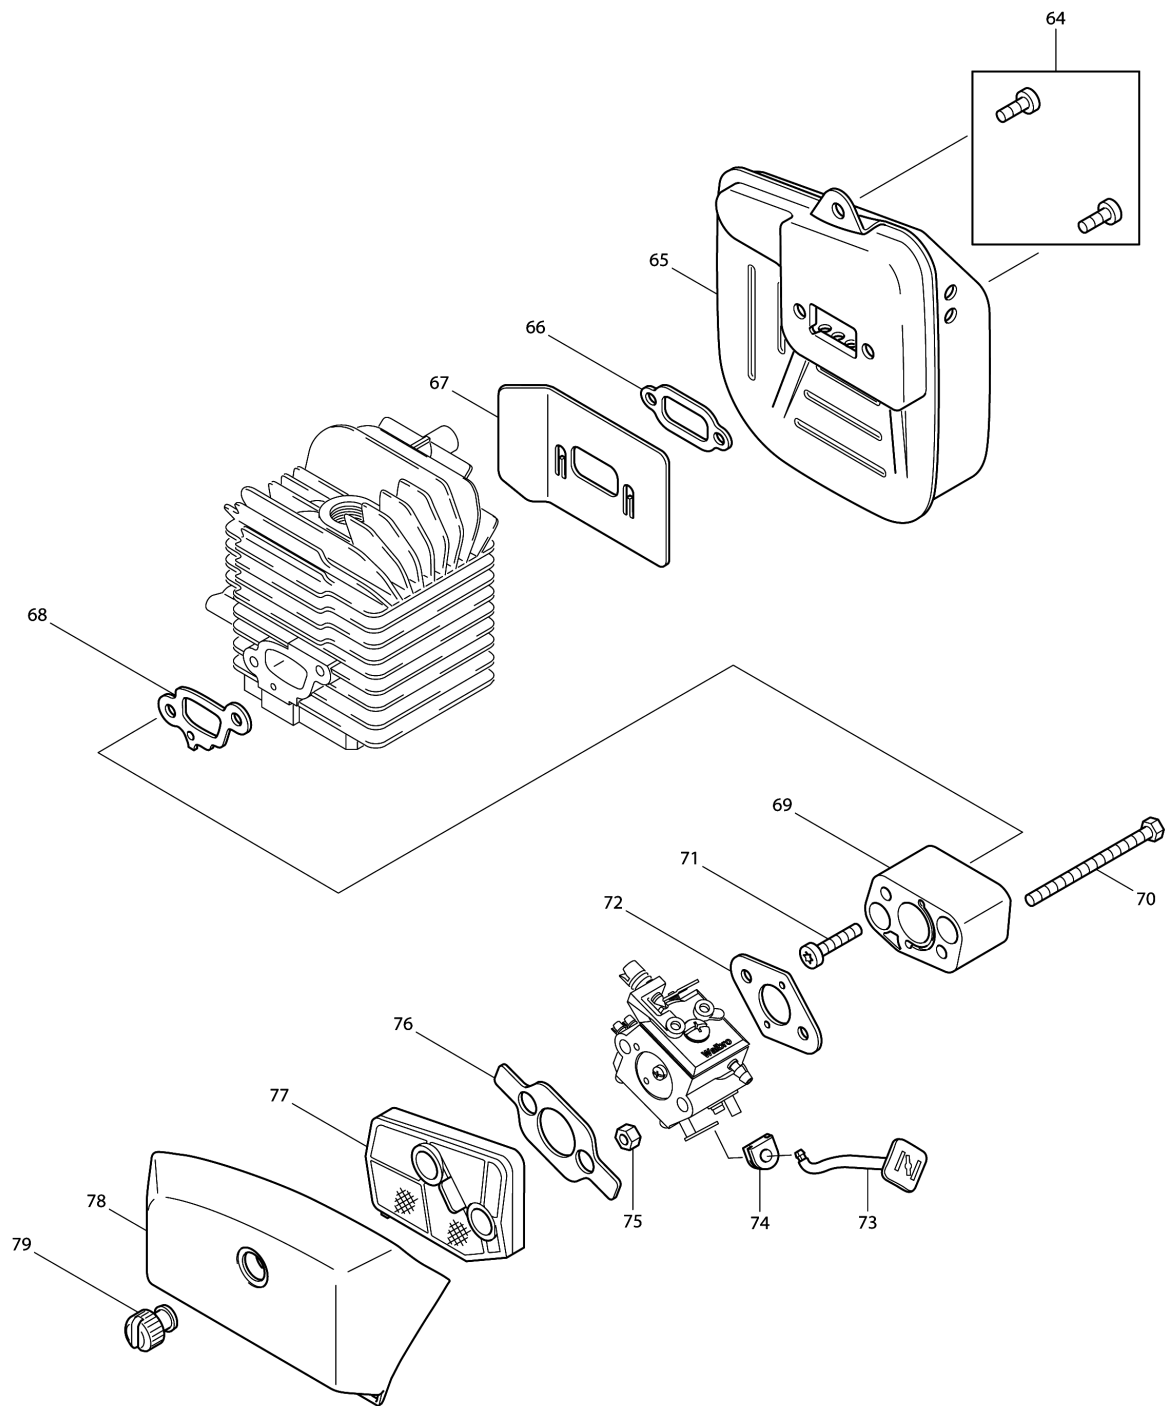

Model No.DBC340 BRUSH CUTTER