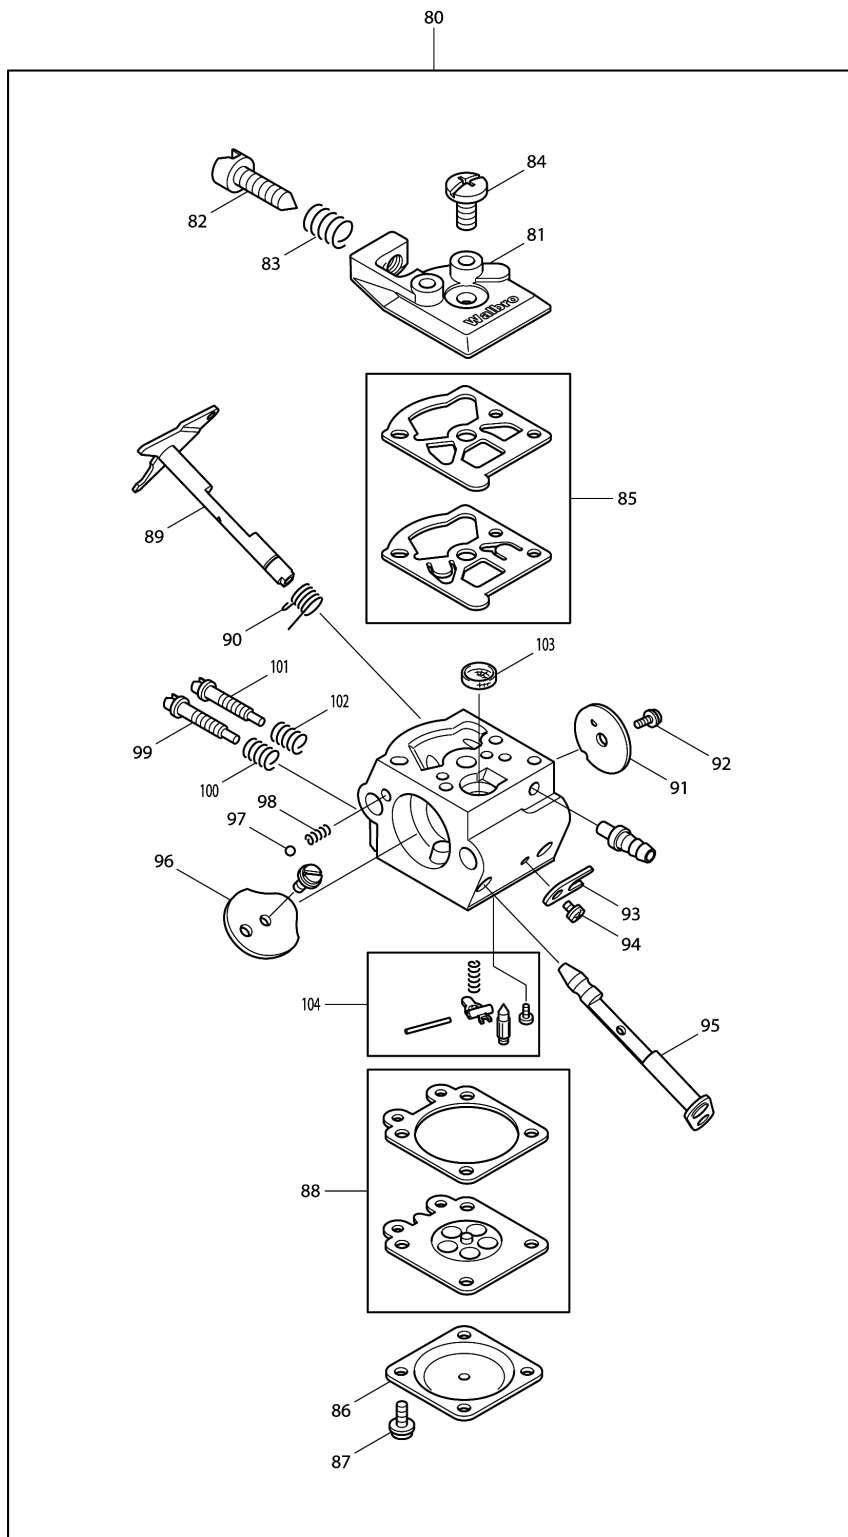

Model No.DBC340 BRUSH CUTTER