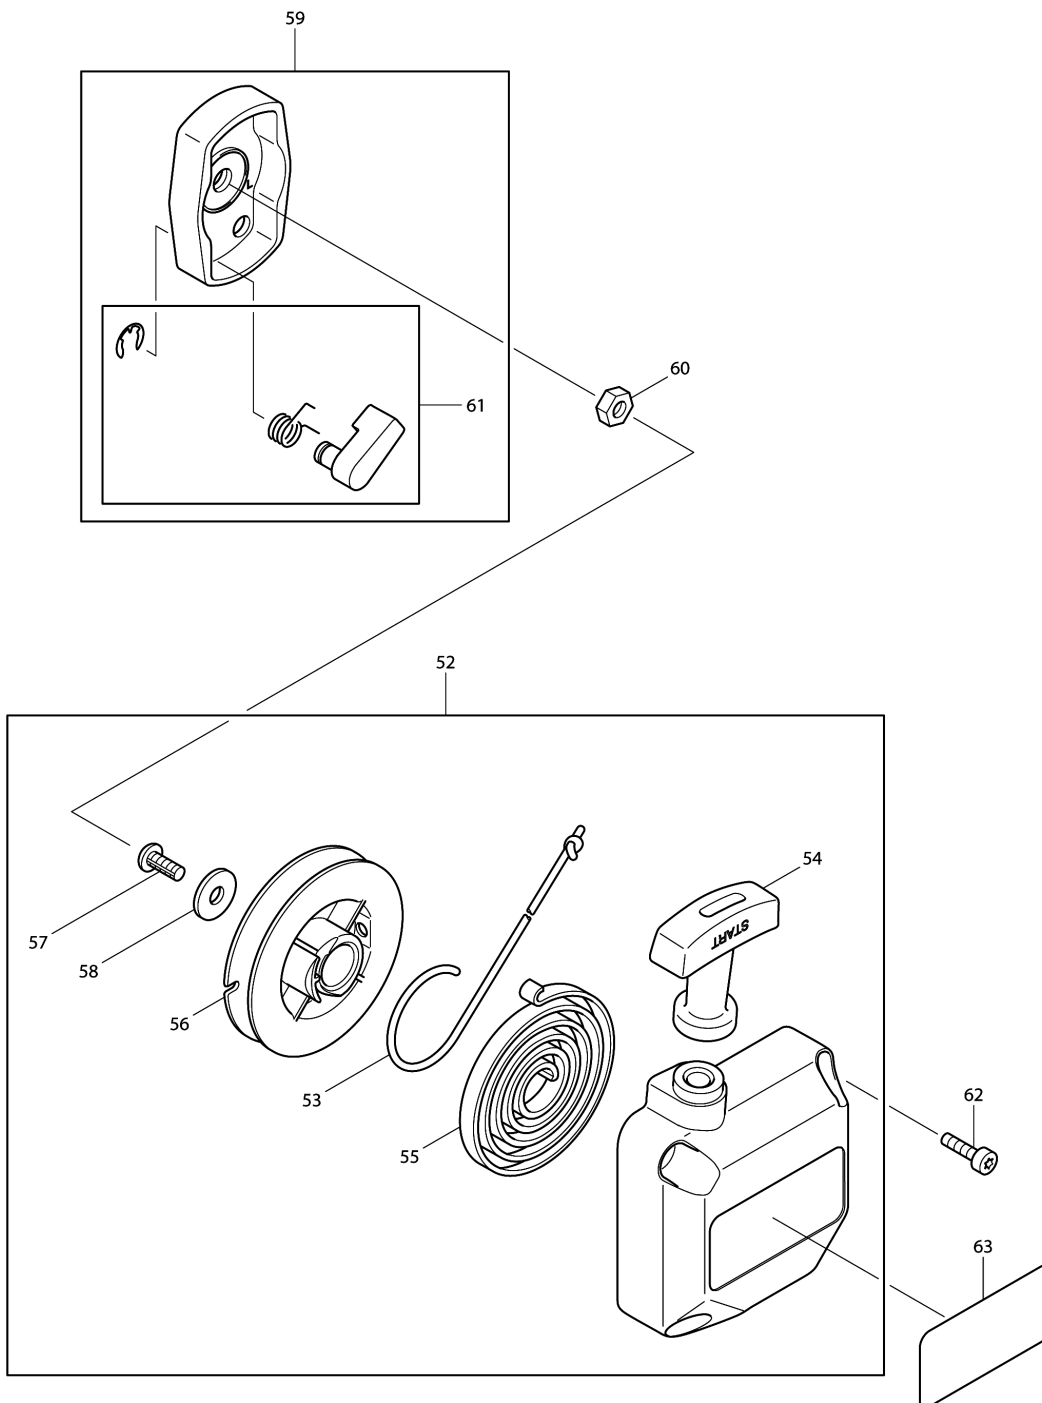

Model No.DBC340 BRUSH CUTTER