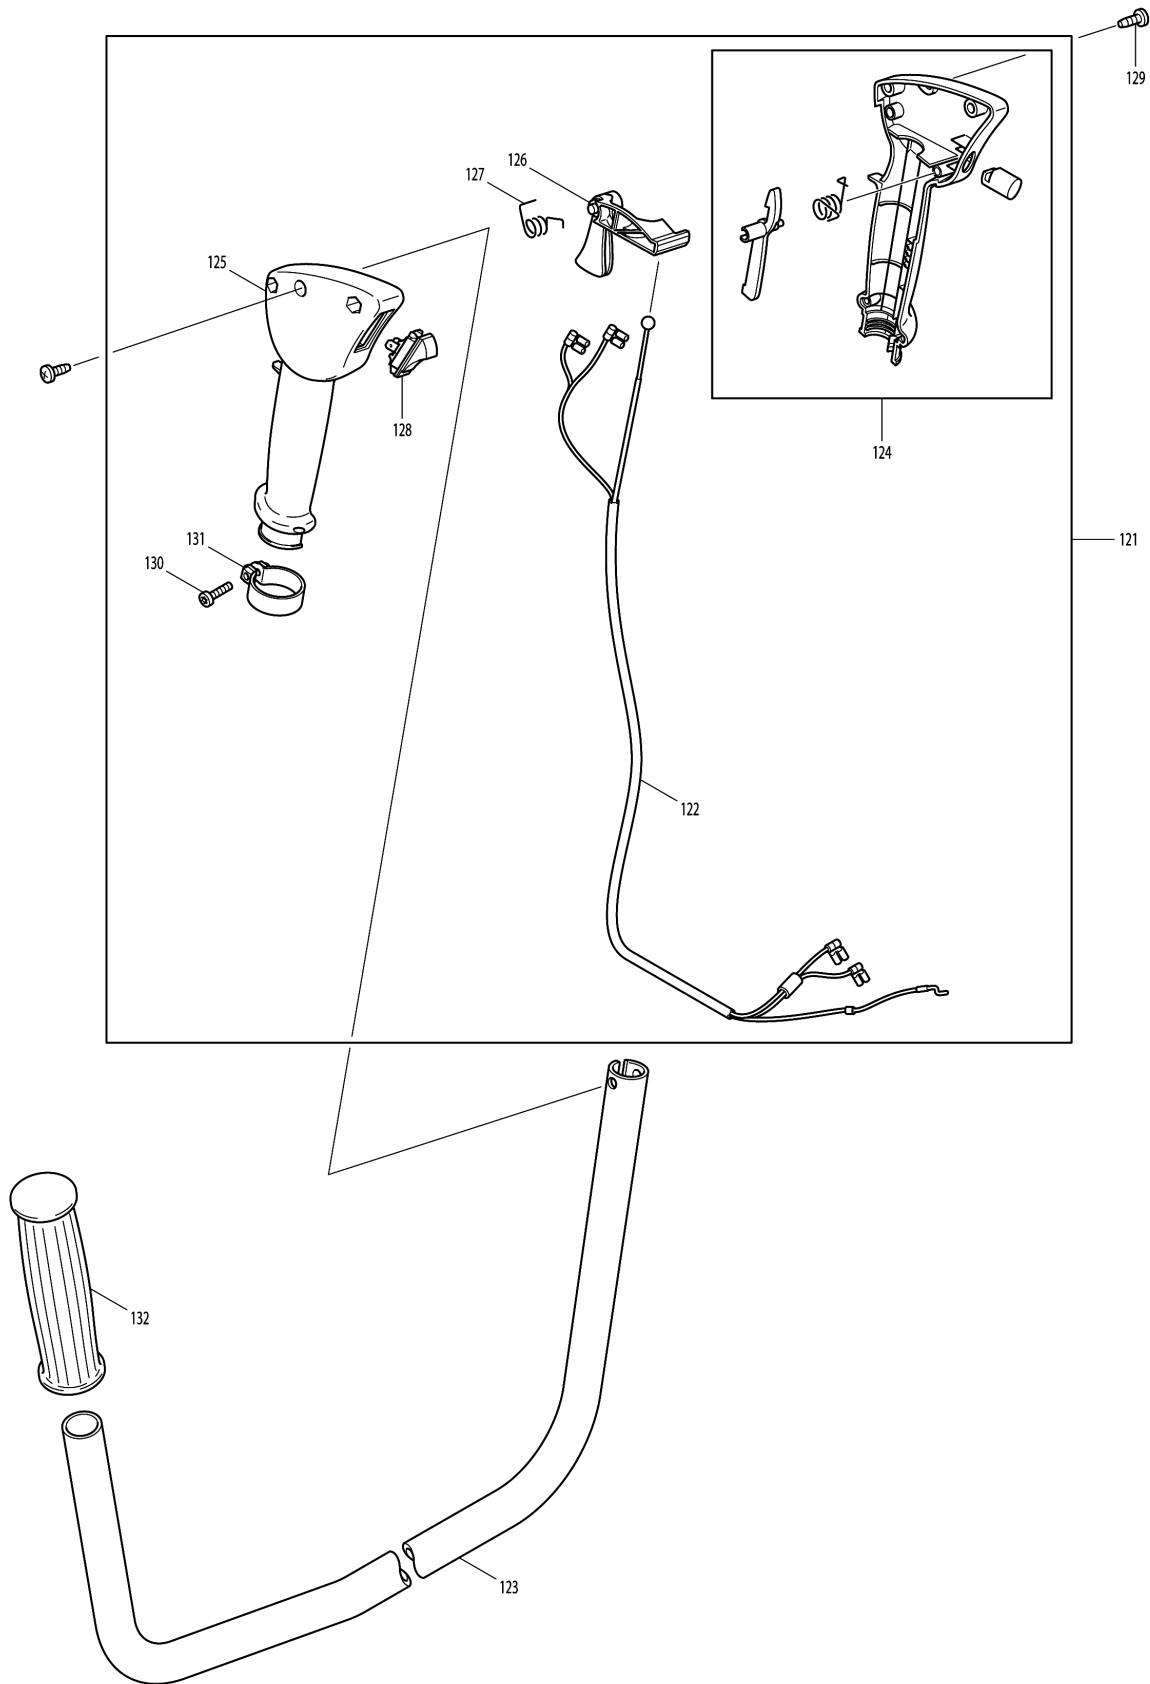

Model No.DBC340 BRUSH CUTTER