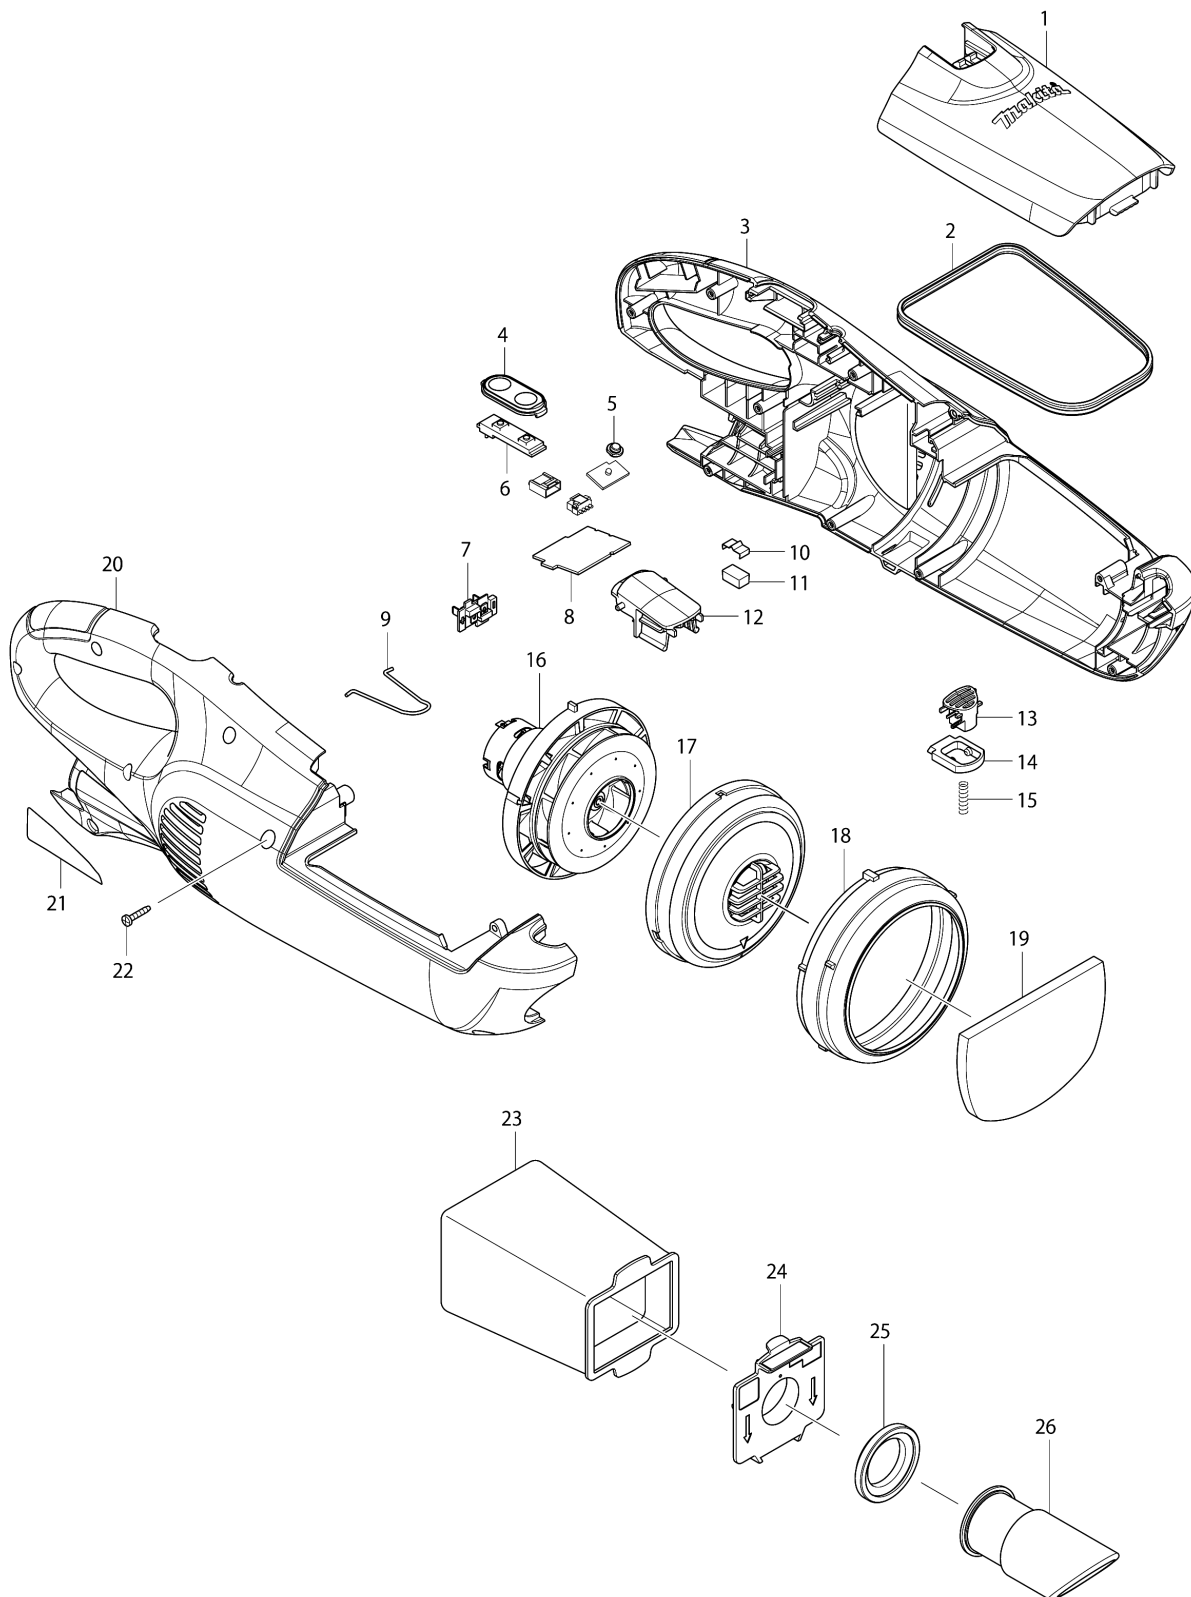

Model No.CL102D CORDLESS CLEANER