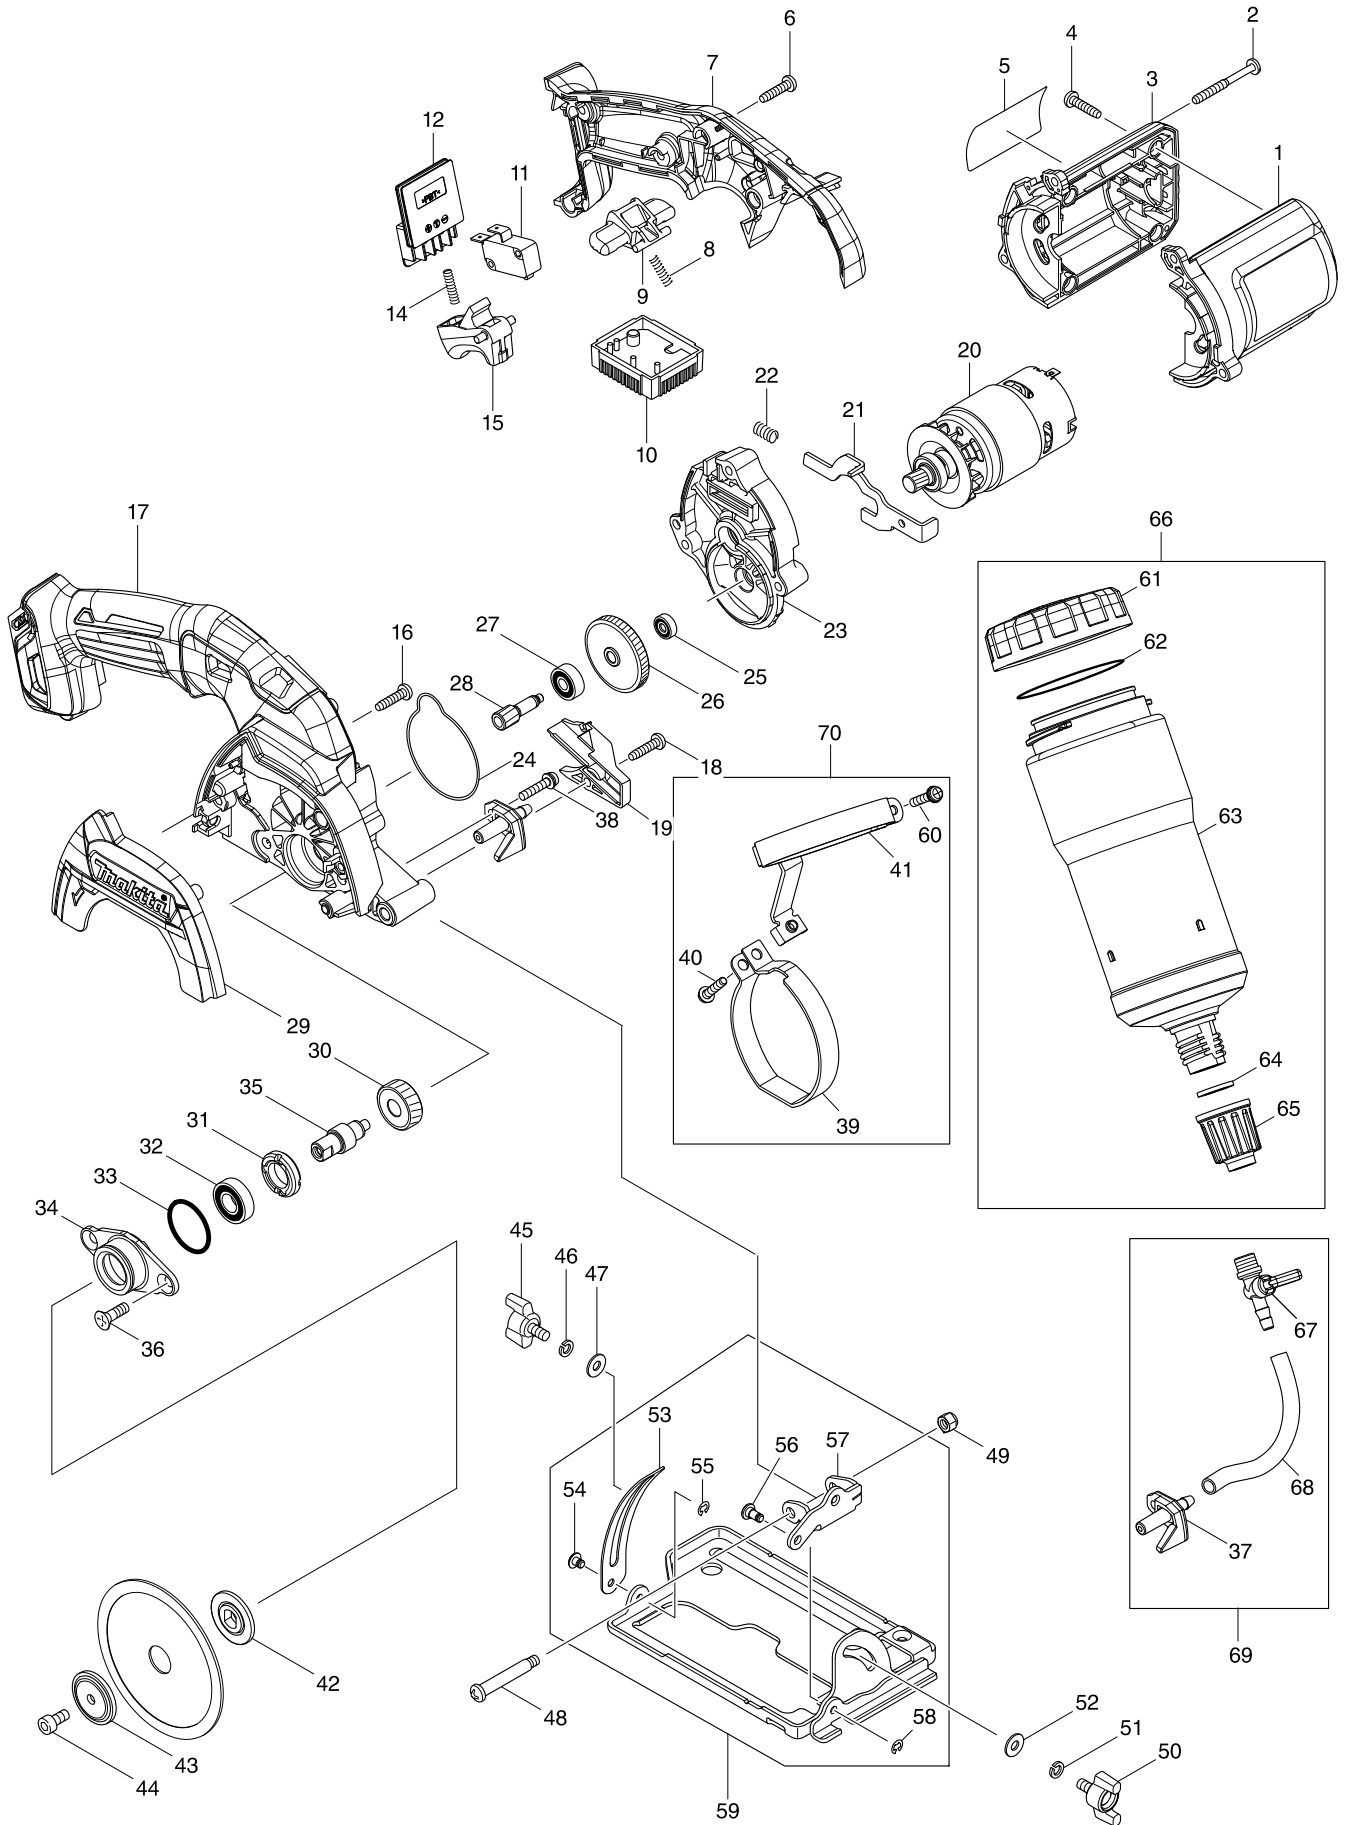

Model No. CC301D 85MM CORDLESS CUTTER

Model No. CC301D 85MM CORDLESS CUTTER

Item	Parts No.	Description	I/C	Qty	N/O	Opt. 1	Opt. 2	Note
001	188941-1	MOTOR HOUSING SET		1				
D10		INC. 3						
002	266560-4	TAPPING SCREW 4X40		3				
003	188941-1	MOTOR HOUSING SET		1				
D10		INC. 1						
004	265995-6	TAPPING SCREW 4X18		4				
005	852H03-6	CC301D NAME PLATE		1				
006	265995-6	TAPPING SCREW 4X18		6				
007	183D87-2	HANDLE SET		1				
C10	263002-9	RUBBER PIN 4		2				
C20	931102-0	HEX. NUT M4		1				
C30	931202-6	HEX. NUT M5		3				
D10		INC. 17						
008	231469-9	COMPRESSION SPRING 4		1				
009	419664-3	LOCK OFF LEVER		1				
010	632F49-4	CONTROLLER UNIT		1				
C10	688161-2	LINE FILTER		1				
C20	688165-4	LINE FILTER		1				
011	650577-1	SWITCH SD-006-BB2AA-AA		1				
012	644813-5	TERMINAL		1				
014	231469-9	COMPRESSION SPRING 4		1				
015	419665-1	SWITCH LEVER		1				
016	265995-6	TAPPING SCREW 4X18		2				
017	183D87-2	HANDLE SET		1				
C10	263002-9	RUBBER PIN 4		2				
C20	931102-0	HEX. NUT M4		1				
C30	931202-6	HEX. NUT M5		3				
D10		INC. 7						
018	265995-6	TAPPING SCREW 4X18		1				
019	452234-5	DUCT		1				
020	629885-1	DC MOTOR		1				
021	346337-4	SHAFT LOCK		1				
022	233117-6	COMPRESSION SPRING 6		1				
023	140625-9	GEAR HOUSING COMPLETE		1				
C10	213325-5	O RING 19		1				
024	424358-7	PACKING		1				
025	210036-3	BALL BEARING 604ZZ		1				
026	227737-6	HELICAL GEAR 47		1				
027	210028-2	BALL BEARING 606ZZ		1				
028	227735-0	HELICAL GEAR 9B		1				
029	456906-4	BLADE COVER		1				
030	227736-8	HELICAL GEAR 28		1				
031	285847-5	BEARING RETAINER 14-23		1				
032	210069-8	BALL BEARING 6900DDW		1				
033	213435-8	O RING 26		1				
034	318660-7	BEARING BOX		1				
035	325983-6	SPINDLE		1				
036	265034-2	+ COUNTERSUNK HEAD SCREW M5X		2