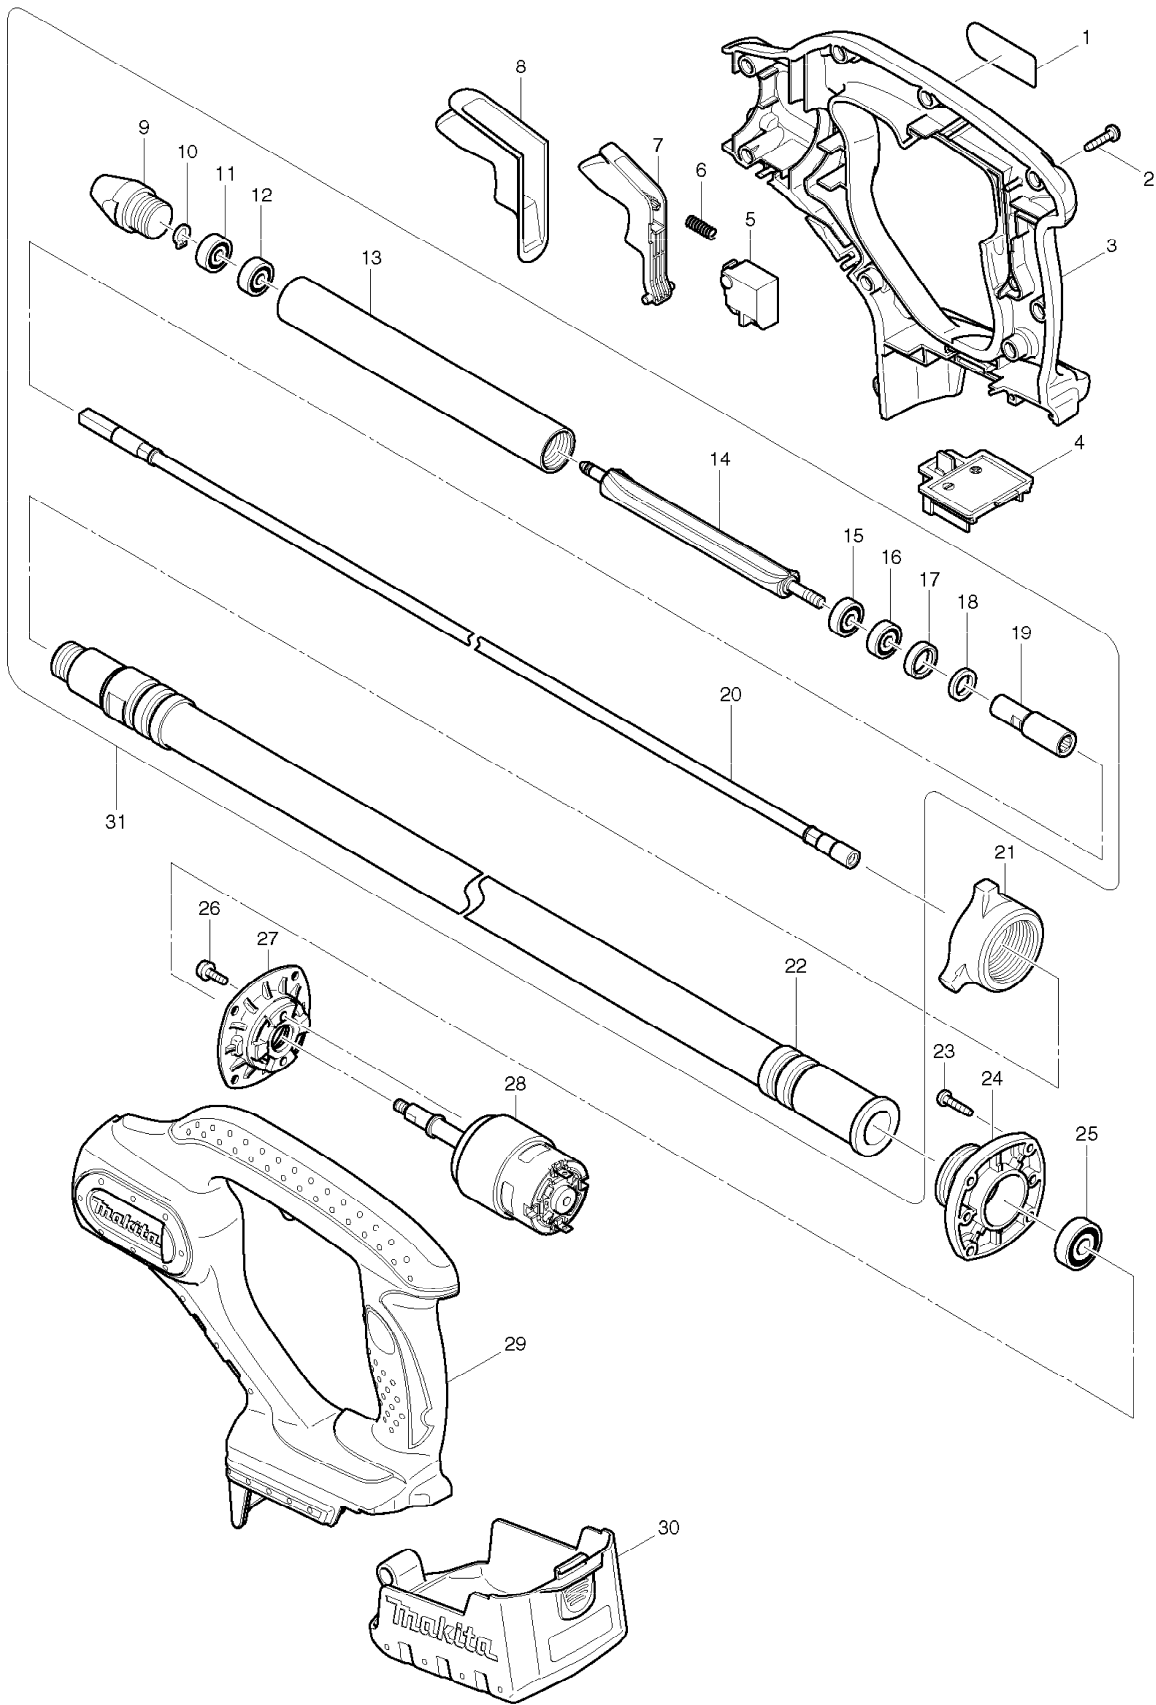

# SERVICE DRAWING

MODEL NO. BVR450

# SPARE PARTS LIST

MODEL NO. BVR450

ITEM	PART NO.	DESCRIPTION	QTY	NOTE
001	862644-2	BVR450 NAME PLATE	1	
002	266045-0	TAPPING SCREW 4X20	9	
003	188121-9	HOUSING SET	1	
004	643812-4	TERMINAL	1	
005	650580-2	SWITCH SGE120C-4	1	
006	231298-0	COMPRESSION SPRING 6	1	
007	419511-8	SWITCH LEVER	1	
008	421961-5	WATERPROOF COVER	1	
009	322935-8	CAP	1	
010	961002-0	RETAINING RING S-6	1	
011	210018-5	BALL BEARING 626	1	
012	210018-5	BALL BEARING 626	1	
013	331503-6	PIPE 25	1	
014	322934-0	UNBALANCER	1	
015	211016-2	BALL BEARING 626LLB	1	
016	211016-2	BALL BEARING 626LLB	1	
017	421578-4	RUBBER RING	1	
018	443101-5	FELT RING	1	
019	322969-1	JOINT	1	
020	163420-0	FLEXIBLE WIRE	1	
021	416244-6	NUT 36	1	
022	163419-5	FLEXIBLE HOSE	1	
023	266045-0	TAPPING SCREW 4X20	4	
024	316893-8	BEARING BOX	1	
025	211056-0	BALL BEARING 629LLB	1	
026	911118-1	PAN HEAD SCREW M4X12	2	
027	318038-4	SUPPORTER	1	
028	629836-4	DC MOTOR	1	
029	188121-9	HOUSING SET	1	
030	158051-8	COVER COMPLETE	1	
031	192954-6	FLEXIBLE ASS'Y	1	
A01	***DC18RA	DC18RA FAST CHARGER	1	
A02	*****	*****	***	*****
A03	824768-2	PLASTIC CARRYING CASE	1	
A04	450128-8	BATTERY COVER	1	