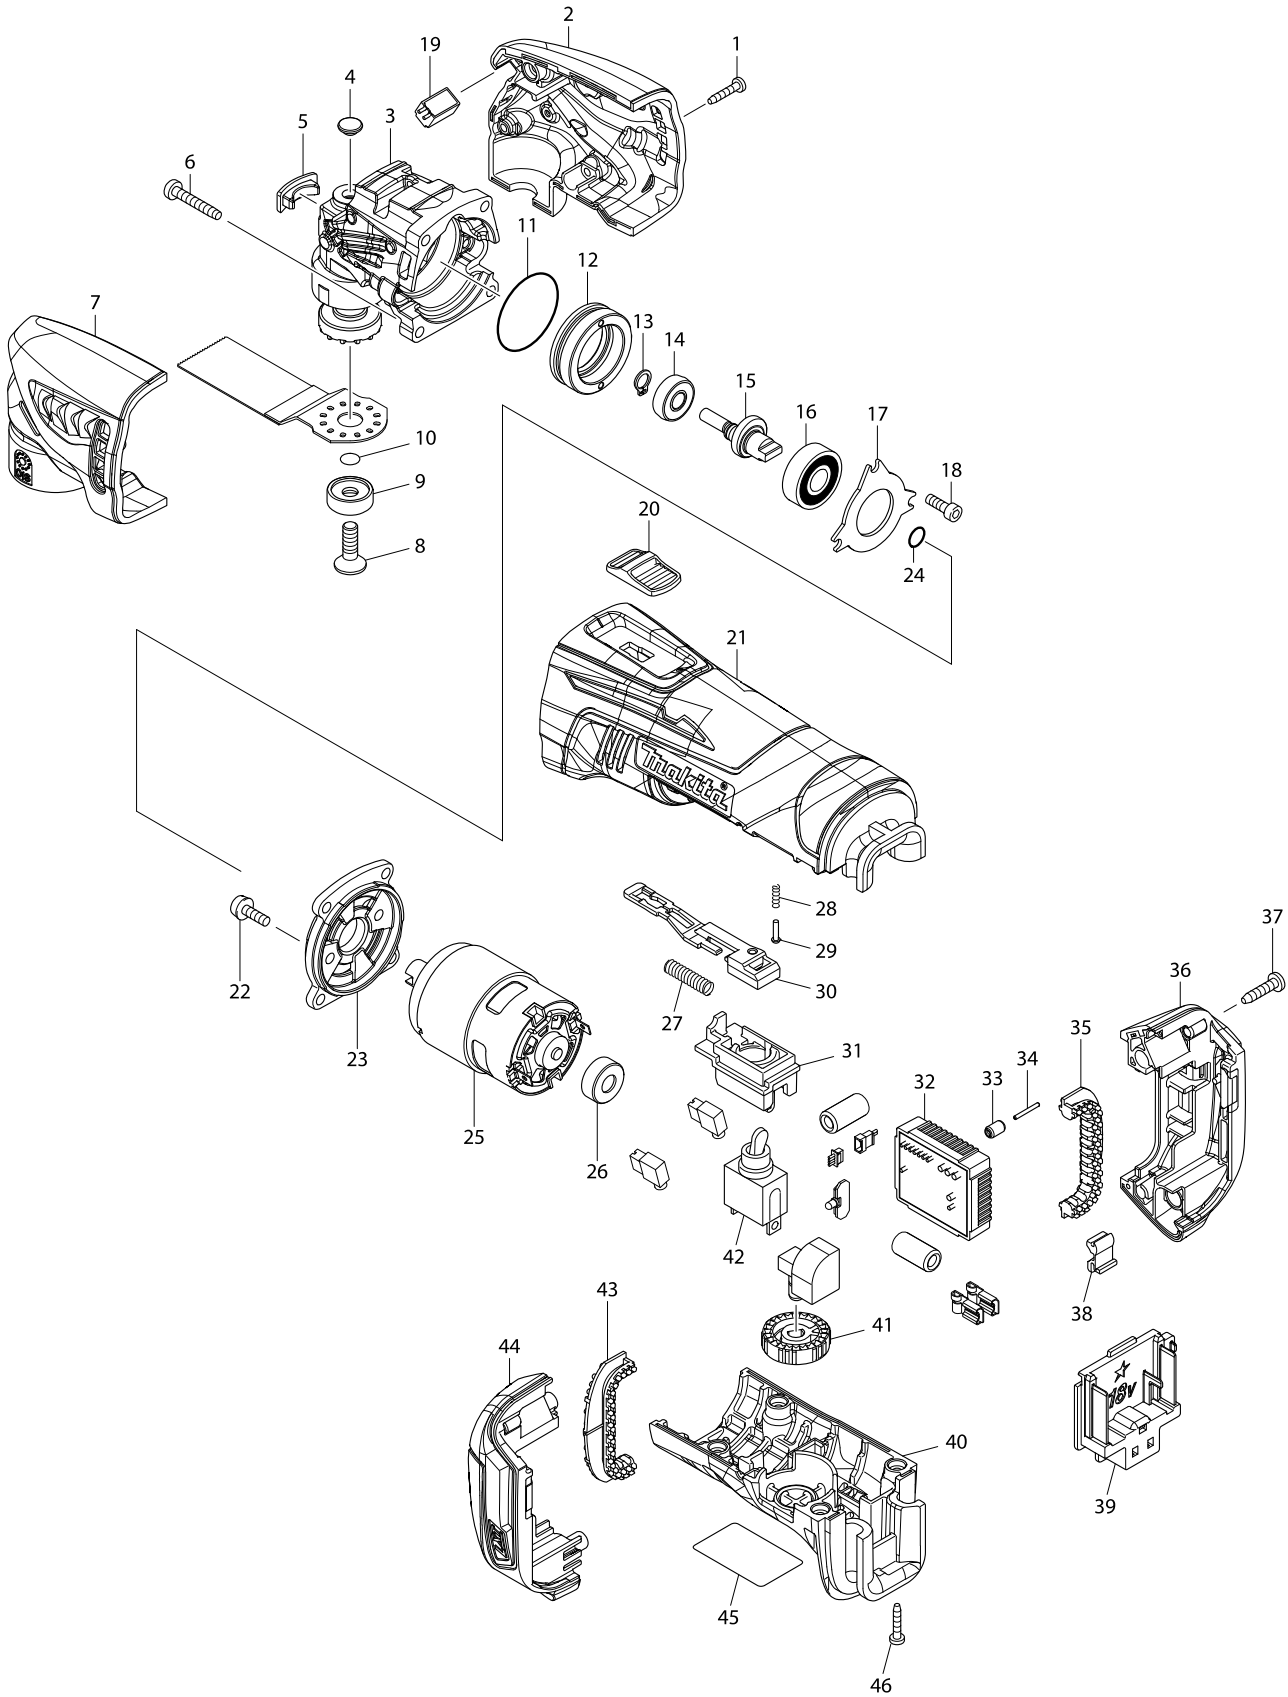

# Model No. BTM50 CORDLESS MULTI TOOL

Item	Parts No.	Description	I/C	Qty	N/O	Opt. 1	Opt. 2	Note
001	266429-2	TAPPING SCREW 3X16		4				
002	187346-2	HEAD COVER SET		1				
D10		INC. 7						
003A	141581-6	CRANK HOUSING COMPLETE		1	*			
003B	141581-6	CRANK HOUSING COMPLETE		1	*			
003C	141581-6	CRANK HOUSING COMPLETE		1	*			
003D	141581-6	CRANK HOUSING COMPLETE		1	*			
003-1A	142076-2	CRANK HOUSING COMPLETE	<	1	*			
003-1B	142076-2	CRANK HOUSING COMPLETE	<	1	*			
003-1C	142076-2	CRANK HOUSING COMPLETE	<	1	*			
003-1D	142076-2	CRANK HOUSING COMPLETE	<	1	*			
003-1E	142076-2	CRANK HOUSING COMPLETE		1	*			
003-1F	142076-2	CRANK HOUSING COMPLETE		1	*			
003-1G	142076-2	CRANK HOUSING COMPLETE		1	*			
003-1H	142076-2	CRANK HOUSING COMPLETE		1	*			
003-1I	142076-2	CRANK HOUSING COMPLETE		1	*			
003-2	142400-9	CRANK HOUSING COMPLETE	<	1				
004	424511-5	CRANK HOUSING CAP B		1				
005	424510-7	CRANK HOUSING CAP A		1				
006	266374-1	TAPPING SCREW 4X25		4				
007	187346-2	HEAD COVER SET		1				
D10		INC. 2						
008	266783-4	HEX.SOCKET C.S.H.SCREW M6X20		1				
009	224455-7	OUTER FLANGE 22		1				
010	213021-5	O RING 5		1				
011	213479-8	O RING 33		1				
012	326187-3	BEARING BOX		1				
013	961003-8	RETAINING RING S-7		1				
014	211392-4	SPHERE BEARING 706		1				
015	326186-5	CRANK SHAFT		1				
016	210059-1	BALL BEARING 6000DDW		1				
017	285856-4	BEARING RETAINER		1				
018	922117-8	HEX. SOCKET HEAD BOLT M4X12		3				
019	620146-2	LED CIRCUIT		1				
020	453761-5	SWITCH KNOB		1				
021	453755-0	MOTOR HOUSING		1				
022	911516-9	PAN HEAD SCREW M4X12		2				
023	453762-3	HOUSING COVER		1				
024	213030-4	O RING 8		1				
025	629956-4	DC MOTOR		1				
026	424520-4	CAP		1				
027	234263-8	COMPRESSION SPRING 5		1				
028	233002-3	COMPRESSION SPRING 3		1				
029	255058-6	RIVET 2		1				
030	453757-6	SWITCH LEVER		1				
031	453760-7	SWITCH CASE		1				
032	632A01-2	CONTROLLER UNIT		1				
C10	688161-2	LINE FILTER		2				