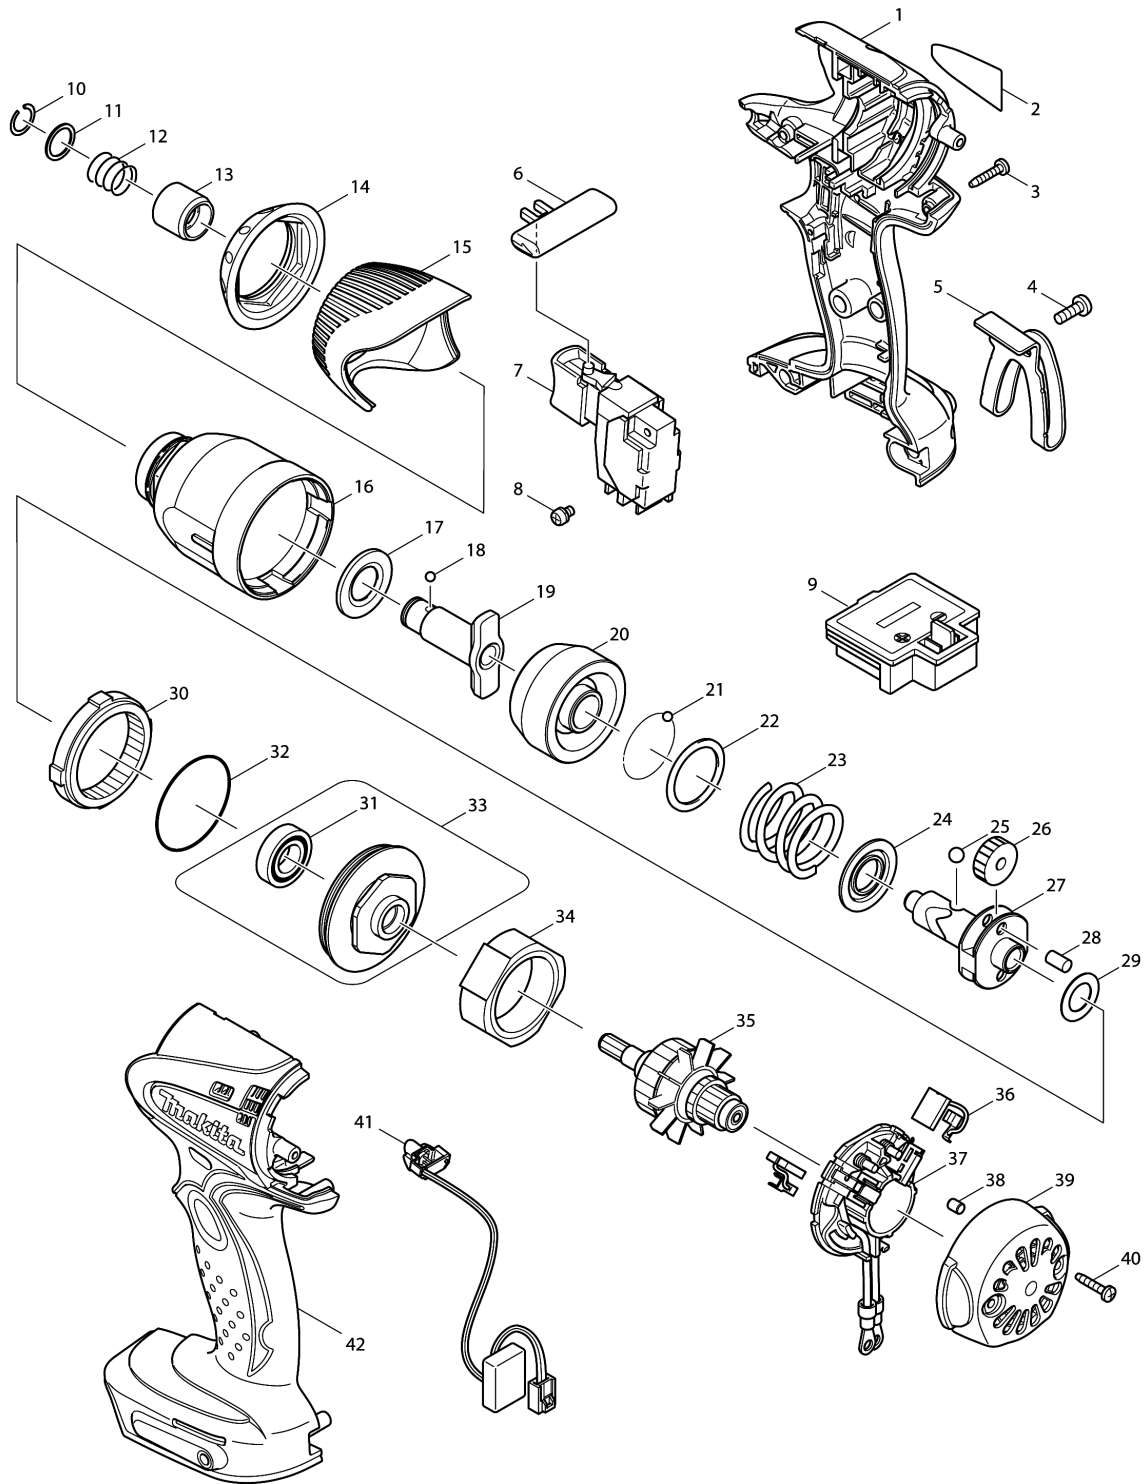

Model No.BTD140 CORDLESS IMPACT DRIVER