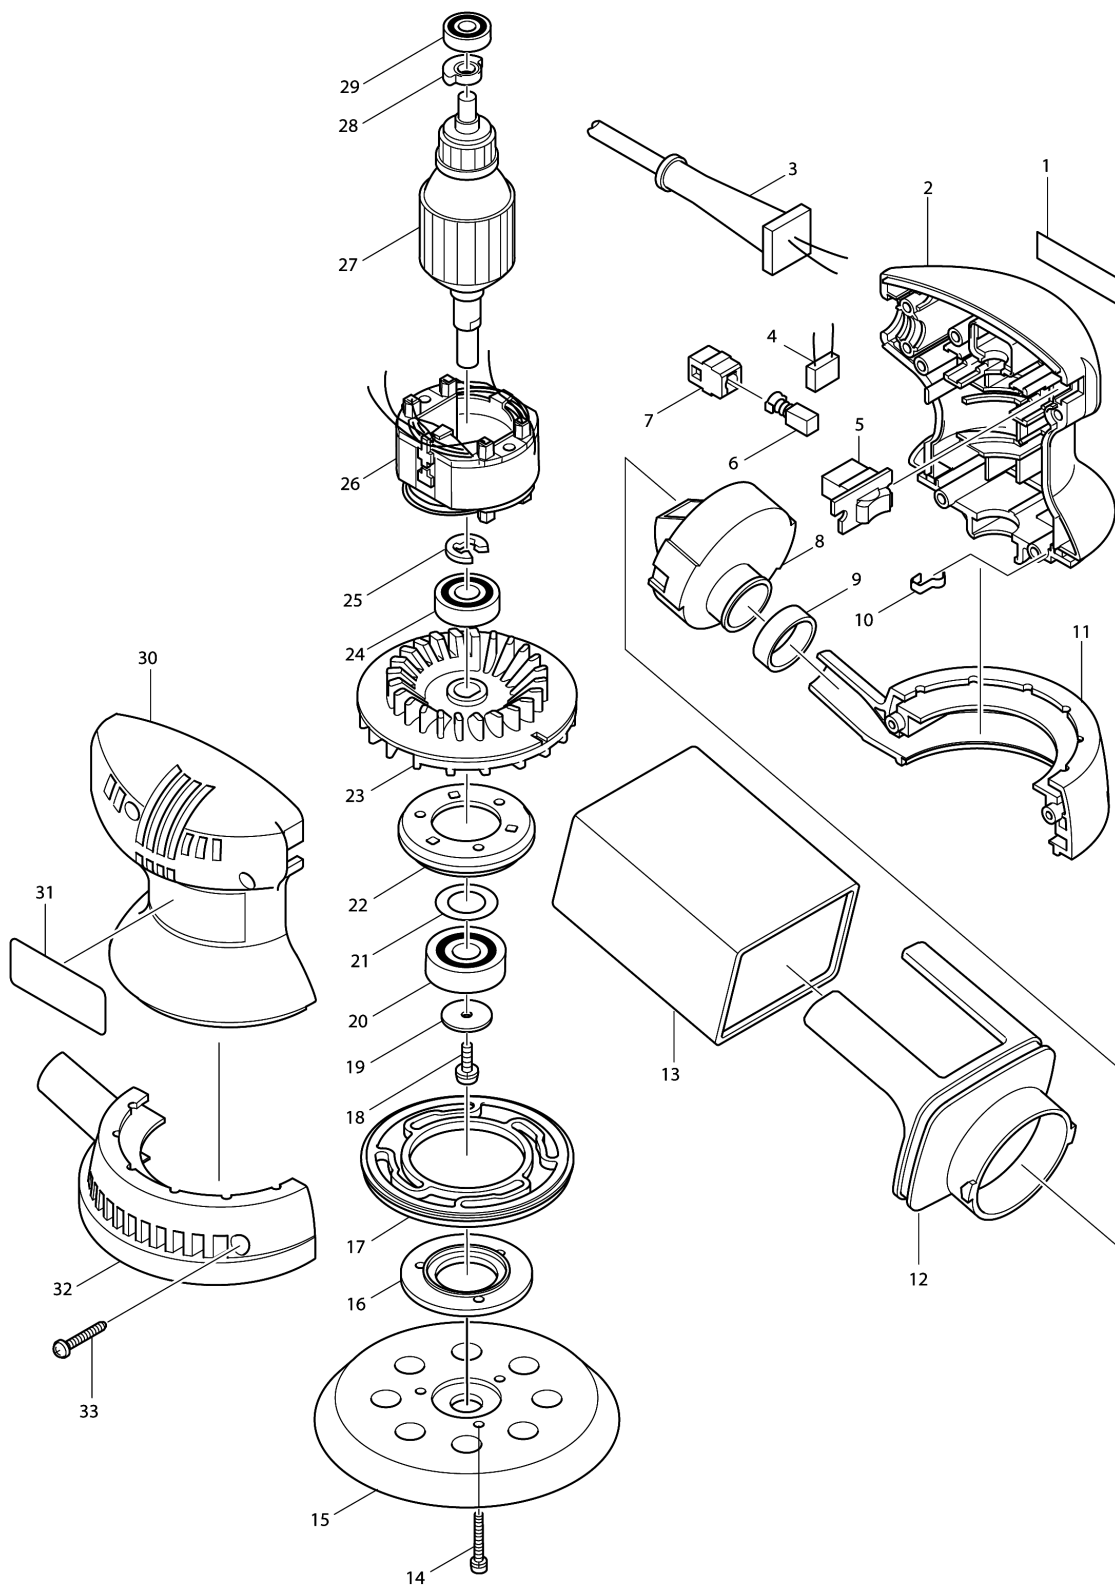

Model No.BO5010 RANDOM ORBIT SANDER