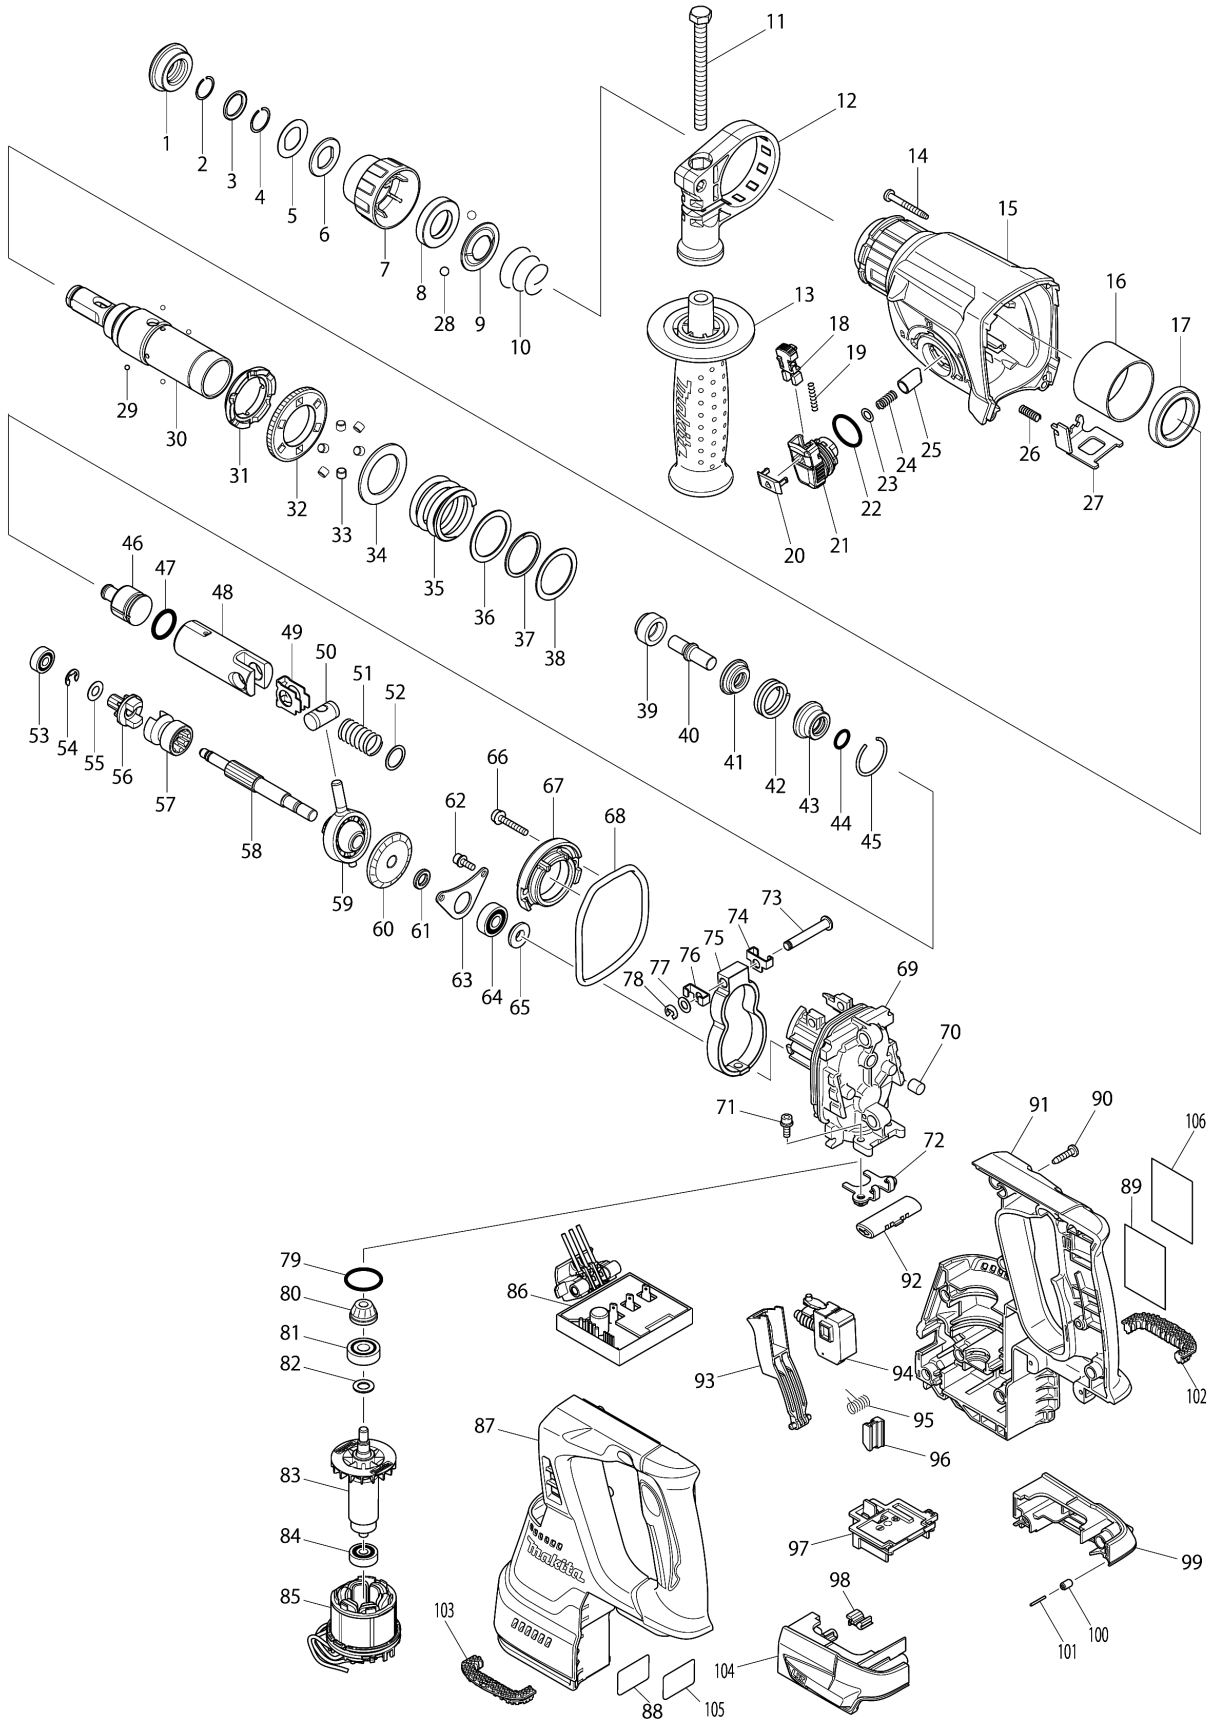

Model No.BHR242 24MM CORDLESS COMBI. HAMMER