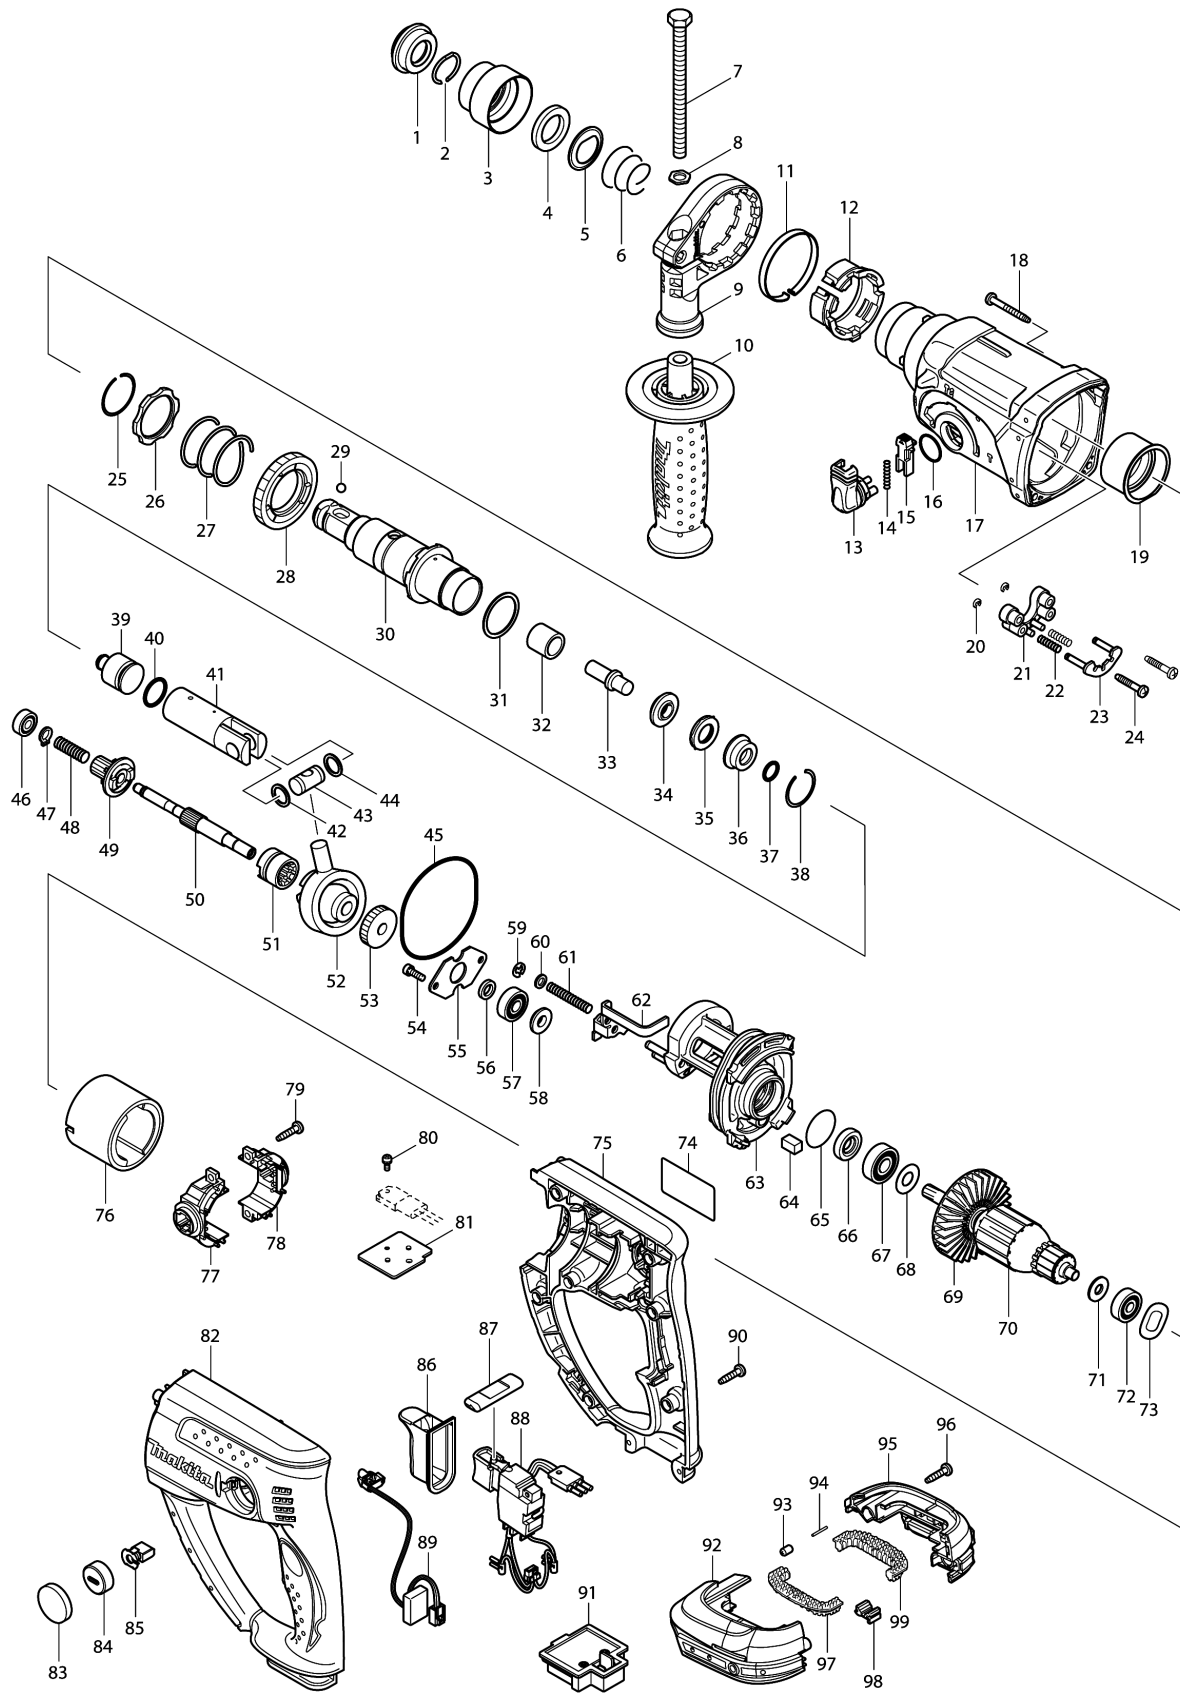

Model No.BHR202 CORDLESS COMBINATION HAMMER

Model No.BHR202 CORDLESS COMBINATION HAMMER

Item	Parts No.	Description	I/C	Qty	New/Old	Opt. 1	Opt. 2	Note
001	286263-4	CAP 35		1				
002	233940-9	RING SPRING 19		1				
003	417629-9	CHUCK COVER		1				
004	257241-1	RING 21		1				
005	345187-4	GUIDE WASHER		1				
006	233916-6	CONICAL COMP. SPRING 21-29		1				
007	921923-8	HEX. BOLT M8X120		1				
008	345280-4	HEX. WASHER		1				
009	417630-4	GRIP BASE		1				
010	158057-6	GRIP 36 COMPLETE		1				
C10	931402-8	HEX. NUT M8		1				
013	162245-9	CHANGE LEVER		1				
014	233459-8	COMPRESSION SPRING 3		1				
015	419192-8	LOCK BUTTON		1				
016	213278-8	O RING 17		1				
017	158216-2	GEAR HOUSING COMPLETE		1				
C10	213965-9	OIL SEAL 25		1	*			
C11	213345-9	OIL SEAL 25	O	1				
C10	213965-9	OIL SEAL 25		1	*			
C11	213345-9	OIL SEAL 25	O	1				
C11	213345-9	OIL SEAL 25		1				
C11	213345-9	OIL SEAL 25		1				
018	266351-3	TAPPING SCREW 4X35		4				
019	153290-5	NEEDLE BEARING COMPLETE		1				
020	961017-7	STOP RING E-3		2				
021	417796-0	GUIDE BASE		1				
022	233344-5	COMPRESSION SPRING 4		2				
023	163430-7	LOCK PLATE COMPLETE		1				
024	266374-1	TAPPING SCREW 4X25		2				
025	233929-7	RING SPRING 29		1				
026A	267791-8	WASHER 31		1	*			
026B	267791-8	WASHER 31		1	*			
026-1A	267460-1	WASHER 31	<	1				
026-1B	267460-1	WASHER 31	<	1				
026-1E	267460-1	WASHER 31		1				
026-1F	267460-1	WASHER 31		1				
027	233401-9	COMPRESSION SPRING 32		1				
028	227109-5	SPUR GEAR 51		1				
029	216022-2	STEEL BALL 7.0		1				
030	158574-6	TOOL HOLDER COMPLETE		1				
031	267229-3	FLAT WASHER 28		1				
032	331769-8	SLEEVE 9		1				