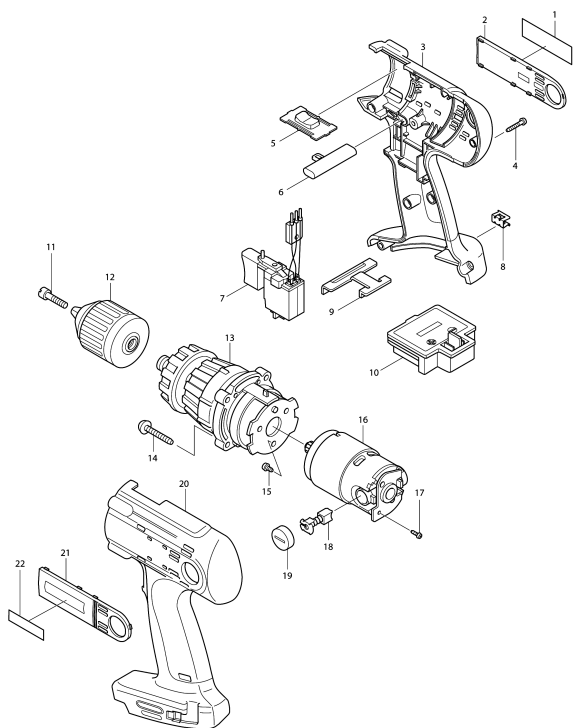

Model No.BHP460 CORDLESS PERCUSSN-DRIVER DRILL

Model No.BHP460 CORDLESS PERCUSSN-DRIVER DRILL

Item	Parts No.	Description	I/C	Qty	New/Old	Opt. 1	Opt. 2	Note
001	852295-9	NAME PLATE BHP460		1				
002	183245-6	HOUSING BUMPER SET		1				
D10		INC. 21						
003	183244-8	HOUSING SET		1				
D10		INC. 20						
004	266130-9	TAPPING SCREW BIND PT 3X16		8				
005	125102-2	SPEED CHANGE LEVER ASS'Y		1				
C10	231433-0	COMPRESSION SPRING 4		2				
006	416079-5	F/R CHANGE LEVER		1				
007	651992-2	SWITCH		1	*			
007-1	651992-2	SWITCH	O	1				
008	344391-2	BIT HOLDER		2				
009	344898-8	SUPPORT PLATE		1				
010	643955-2	TERMINAL		1	*			
010-1	643983-7	TERMINAL	O	1				
011	251465-1	- FLAT HEAD SCREW M6X32		1				
012	193064-2	KEYLESS DRILL CHUCK 13		1				
013	125099-5	GEAR ASS'Y		1	*			
C10	417381-9	CHANGE LEVER		1	*			
013-1	125165-8	GEAR ASS'Y	<	1				
C10	417381-9	CHANGE LEVER		1				
014	265999-8	TAPPING SCREW 4X25		4				
015	266134-1	TAPPING SCREW ST 4X8		3				
016	629755-4	DC MOTOR		1				
C10	226361-2	SPUR GEAR 20		1				
D10		INC. 18,19						
017	911006-2	PAN HEAD SCREW M3X8		1				
018	191971-3	CARBON BRUSH CB-430		1				
019	643954-4	BRUSH HOLDER CAP		2				
020	183244-8	HOUSING SET		1				
D10		INC. 3						
021	183245-6	HOUSING BUMPER SET		1				
D10		INC. 2						
022	819063-3	MAKITA LABEL		1				
A01	122575-0	GRIP ASS'Y		1				
C10	152521-9	GRIP 36 COMPLETE		1				
C20	251812-6	SCREW M5X10		1				
C30	416680-6	GRIP BASE		1				
C40	921919-9	HEX. BOLT M8X110		1				
C50	931202-6	HEX. NUT M5		1				
A02	122576-8	STOPPER POLE ASS'Y		1				
C10	286226-0	CAP 20		1				