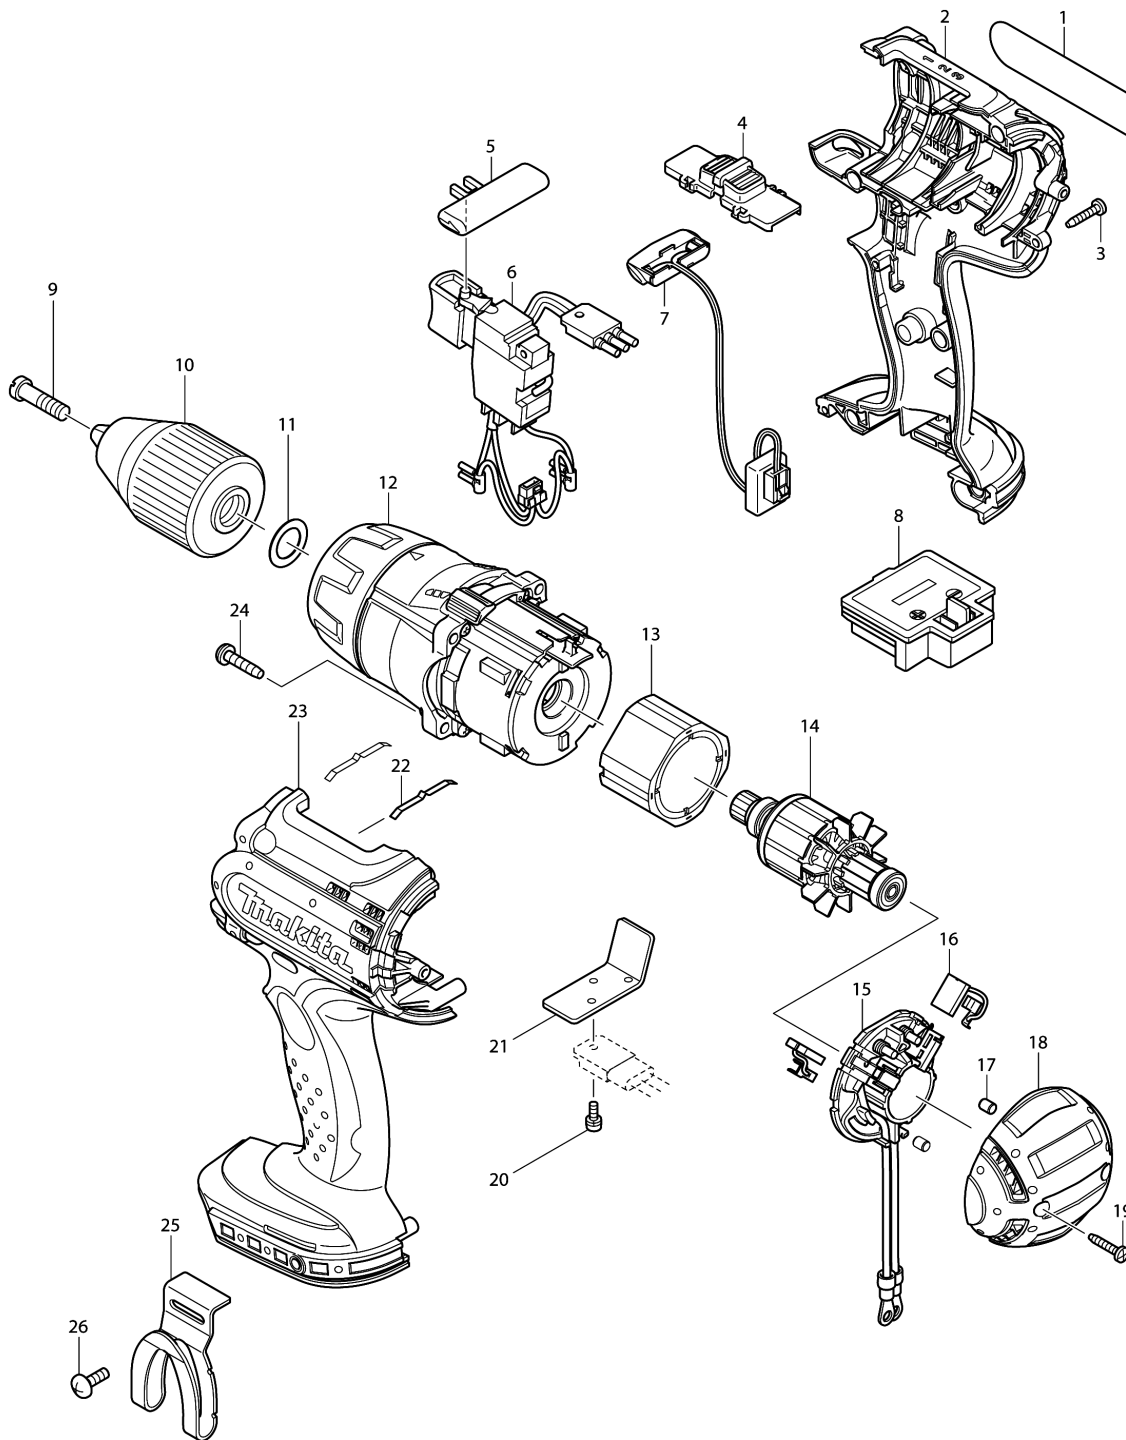

# Model No.BDF451 CORDLESS DRIVER DRILL 13MM

## Model No.BDF451 CORDLESS DRIVER DRILL 13MM

Item	Parts No.	Description	I/C	Qty	New/Old	Opt. 1	Opt. 2	Note
001A	861819-0	NAME PLATE BDF451		1	*			
001B	861819-0	NAME PLATE BDF451		1	*			
001-1A	862617-5	NAME PLATE BDF451	<	1				
001-1B	862617-5	NAME PLATE BDF451	<	1				
001-1D	862617-5	NAME PLATE BDF451		1				
001-1E	862617-5	NAME PLATE BDF451		1				
002A	188031-0	HOUSING SET		1	*			
D10		INC. 23			*			
002B	188031-0	HOUSING SET		1	*			
D10		INC. 23			*			
002-1A	187142-8	HOUSING SET	X	1	*			
D10		INC. 23			*			
002-1B	187142-8	HOUSING SET	X	1	*			
D10		INC. 23			*			
002-1D	187142-8	HOUSING SET		1	*			
D10		INC. 23			*			
002-1E	187142-8	HOUSING SET		1	*			
D10		INC. 23			*			
002-2	183G51-1	HOUSING SET	<	1				
C10	263005-3	RUBBER PIN 6		2				
D10		INC. 23						
003	266130-9	TAPPING SCREW BIND PT 3X16		8				
004A	125316-3	SPEED CHANGE LEVER ASS'Y		1	*			
C10	233438-6	COMPRESSION SPRING 4		2	*			
004B	125316-3	SPEED CHANGE LEVER ASS'Y		1	*			
C10	233438-6	COMPRESSION SPRING 4		2	*			
004-1A	125435-5	SPEED CHANGE LEVER ASS'Y	<	1				
C10	233438-6	COMPRESSION SPRING 4		2				
004-1B	125435-5	SPEED CHANGE LEVER ASS'Y	<	1				
C10	233438-6	COMPRESSION SPRING 4		2				
004-1D	125435-5	SPEED CHANGE LEVER ASS'Y		1				
C10	233438-6	COMPRESSION SPRING 4		2				
004-1E	125435-5	SPEED CHANGE LEVER ASS'Y		1				
C10	233438-6	COMPRESSION SPRING 4		2				
005	419250-0	F/R CHANGE LEVER		1				
006A	650573-9	SWITCH TG553FSB-4		1	*			
006B	650573-9	SWITCH TG553FSB-4		1	*			
006-1A	650653-1	SWITCH TG553FSB-4B	X	1				
006-1B	650653-1	SWITCH TG553FSB-4B	X	1				
006-1D	650653-1	SWITCH TG553FSB-4B		1				
006-1E	650653-1	SWITCH TG553FSB-4B		1				
007	631692-0	LIGHT CIRCUIT		1				