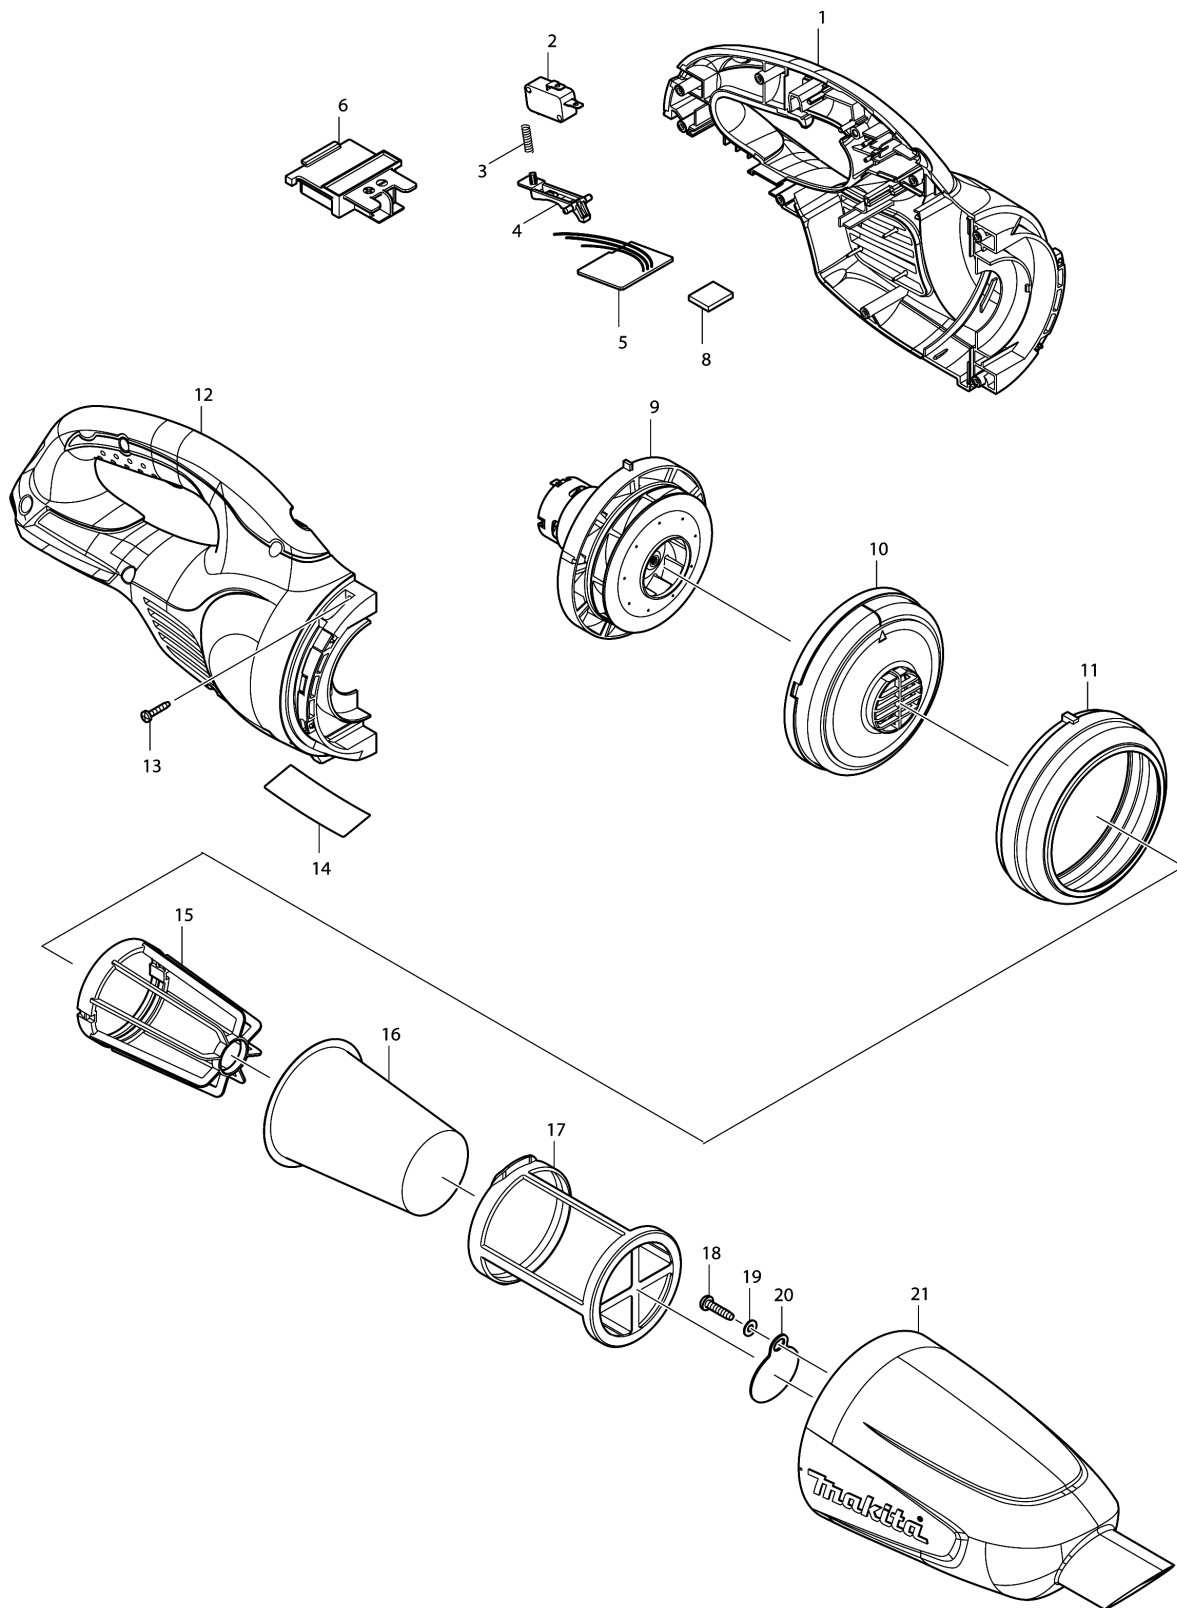

Model No.BCL180 CORDLESS CLEANER

Model No.BCL180 CORDLESS CLEANER

Item	Parts No.	Description	I/C	Qty	New/Old	Opt. 1	Opt. 2	Note
001	188724-9	HOUSING SET		1	*			
C10	424209-4	SPONGE SHEET 50-50		2	*			
D10		INC. 12			*			
001-1	187004-0	HOUSING SET	<	1	*			
C10	424209-4	SPONGE SHEET 50-50		2	*			
D10		INC. 12			*			
001-2	187458-1	HOUSING SET	X	1				
C10	424209-4	SPONGE SHEET 50-50		2				
D10		INC. 12						
002	651944-3	SWITCH DMC-1115-13		1	*			
002-1	651891-8	SWITCH V-15-3A6	<	1				
003	231473-8	COMPRESSION SPRING 4		1				
004	451227-9	SWITCH LEVER		1				
005	631887-5	CONTROLLER		1	*			
005-1	638935-1	CONTROLLER UNIT	X	1	*			
005-2	632F98-1	CONTROLLER UNIT	<	1				
006	643833-6	TERMINAL		1	*			
006-1	643860-3	TERMINAL	X	1				
008	424248-4	SPONGE SHEET 15-25		1	*			
008-1	424248-4	SPONGE SHEET 15-25	O	1				
009	125588-0	MOTOR ASS'Y		1	*			
C10	451373-8	BASE		1	*			
C20	265199-0	+ PAN HEAD SCREW M3X8		2	*			
C30	240102-2	FAN 82		1	*			
009-1	125867-6	MOTOR ASS'Y	<	1				
C10	452455-9	BASE		1				
C20	265199-0	+ PAN HEAD SCREW M3X8		2				
C30	240102-2	FAN 82		1				
010	416030-5	FAN COVER		1				
011	421554-8	RUBBER RING		1	*			
011-1	424320-2	RUBBER RING	<	1				
012	188724-9	HOUSING SET		1	*			
C10	424209-4	SPONGE SHEET 50-50		2	*			
D10		INC. 1			*			
012-1	187004-0	HOUSING SET	<	1	*			
C10	424209-4	SPONGE SHEET 50-50		2	*			
D10		INC. 1			*			
012-2	187458-1	HOUSING SET	X	1				
C10	424209-4	SPONGE SHEET 50-50		2				
D10		INC. 1						
013	266429-2	TAPPING SCREW 3X16		7				
014	866660-6	BCL180 NAME PLATE		1				