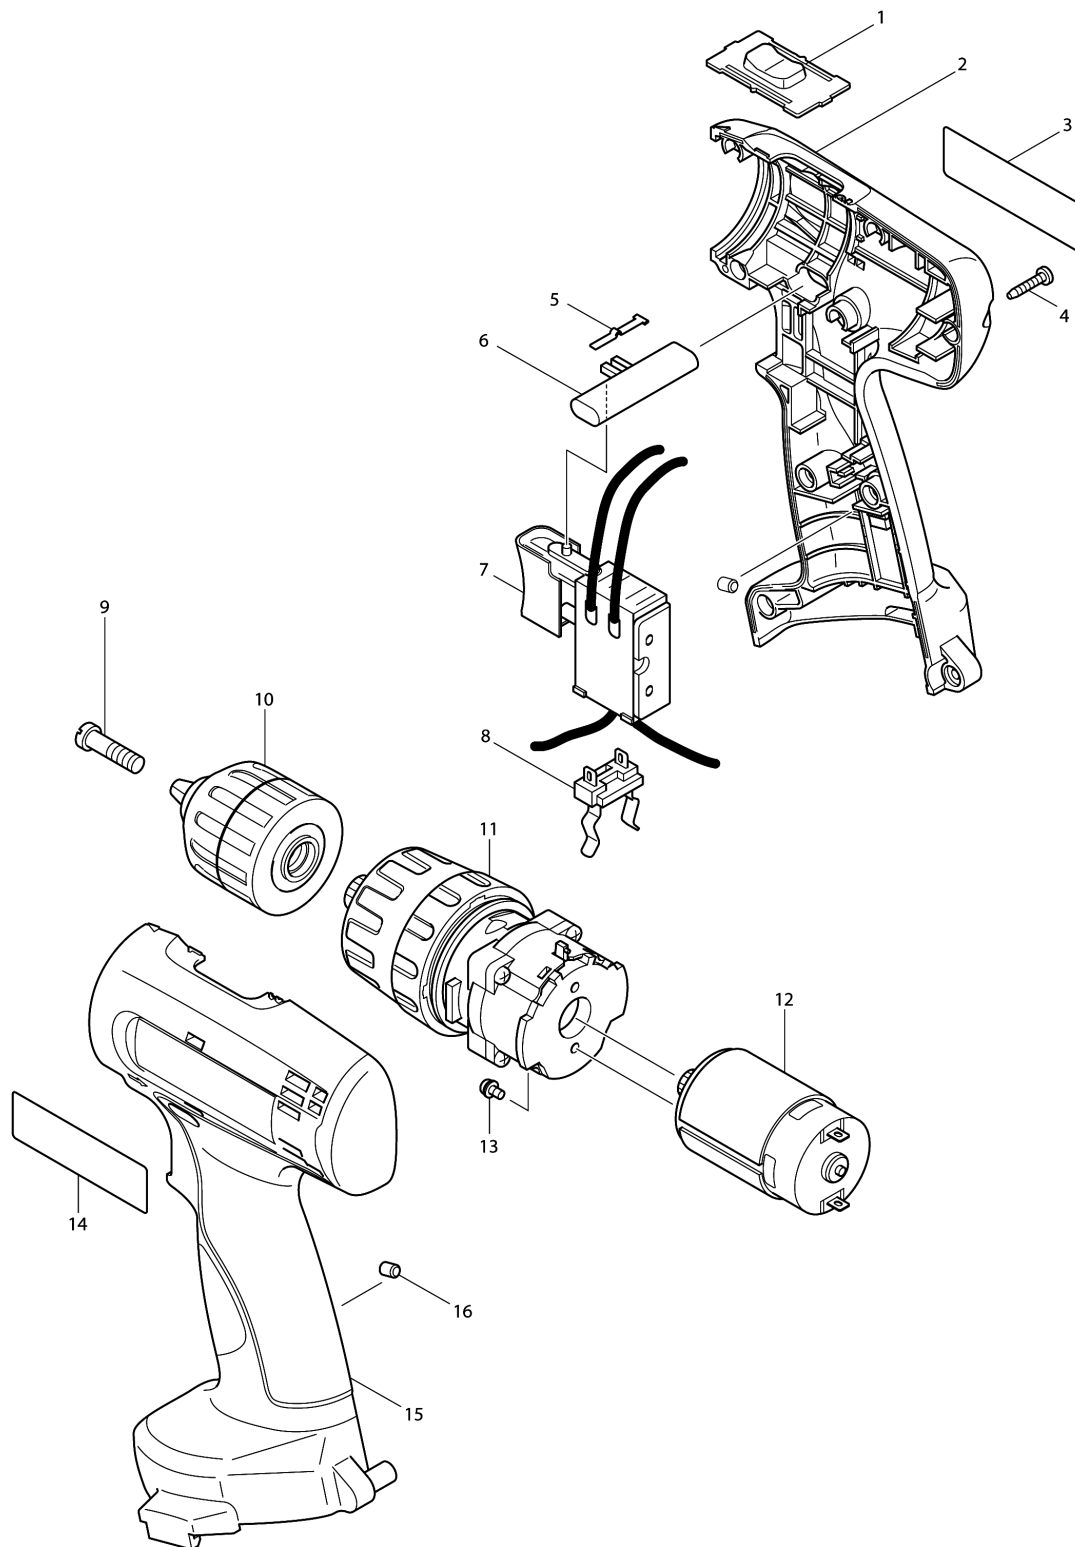

# Model No.8280D CORDLESS PERCUSSION-DRIVER DRILL

## Model No.8280D CORDLESS PERCUSSN-DRIVER DRILL

Item	Parts No.	Description	I/C	Qty	New/Old	Opt. 1	Opt. 2	Note
001	125102-2	SPEED CHANGE LEVER ASS'Y		1				
002	183795-1	HOUSING SET		1	*			
D10		INC. 14,15			*			
002-1	183824-0	HOUSING SET	<	1				
D10		INC. 15						
003	860978-7	NAME PLATE 8280D		1	*			
003-1	860978-7	NAME PLATE 8280D	<	1				
004	266130-9	TAPPING SCREW BIND PT 3X16		9				
005	232182-2	LEAF SPRING		1				
006	417283-9	F/R CHANGE LEVER		1				
007	650556-9	SWITCH C3NA-1-M1		1				
008	643909-9	BATTERY HOLDER		1				
009	251468-5	- FLAT HEAD SCREW M6X22		1				
010	763187-6	KEYLESS DRILL CHUCK 10		1				
011	125259-9	GEAR ASS'Y		1				
012	629823-3	DC MOTOR		1				
013	911003-8	PAN HEAD SCREW M3X6		2				
014	819001-5	MAKITA LABEL		1	*			
015	183795-1	HOUSING SET		1	*			
D10		INC. 2,14			*			
015-1	183824-0	HOUSING SET	<	1				
D10		INC. 2						
016	263024-9	RUBBER PIN 4		2				
A01	414938-7	BATTERY COVER		2				
A02	***DC1414	DC1414 BATTERY CHARGER		1				
A03	784636-0	+ - BIT 2-65		1				
A04A	824581-8	PLASTIC CARRYING CASE		1				
C10	417059-4	LATCH		2				
A04C	824635-1	PLASTIC CARRYING CASE		1				
C10	186347-7	SLIDE LATCH SET		1				
C20	819143-5	MAKITA LABEL		1				
A05A	192752-8	ML140 RECHARGEABLE FLASHLIGHT		1				
A05C	192600-1	HIGH CAPACITY BATTERY 1422 SET		2				
A06A	345261-8	HOOK PLATE		2				
A07A	417926-3	STRAP G0970200500		1				
A08A	193985-8	BATTERY PA14 SET		2				

Please order the parts with part number.

Print Date 18/6/2019