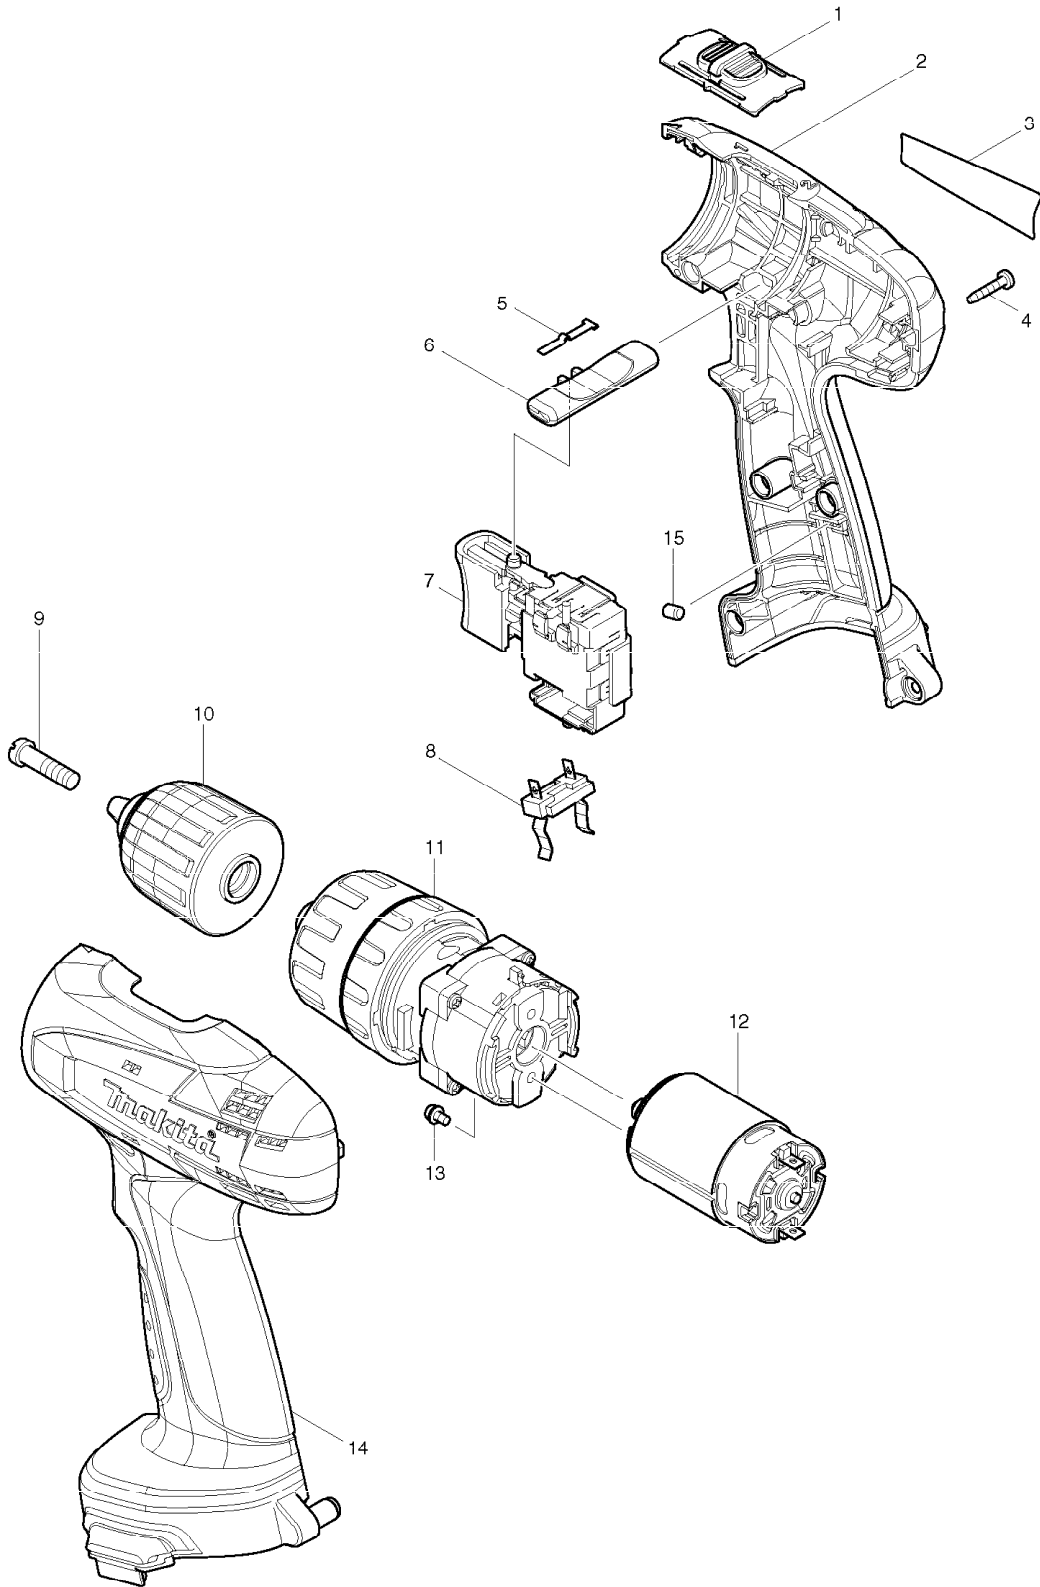

SERVICE DRAWING

MODEL NO. 8271D

SPARE PARTS LIST

MODEL NO. 8271D

ITEM	PART NO.	DESCRIPTION	QTY	NOTE
001	125310-5	SPEED CHANGE LEVER ASS'Y	1	
002	188511-6	HOUSING SET	1	
003	865205-7	8271D NAME PLATE	1	
004	266130-9	TAPPING SCREW BIND PT 3X16	9	
005	232182-2	LEAF SPRING	1	
006	450584-2	F/R CHANGE LEVER	1	
007	650601-0	SWITCH TG563FSB-2	1	
008	643909-9	BATTERY HOLDER	1	
009	251468-5	- FLAT HEAD SCREW M6X22	1	
010	766003-1	KEYLESS DRILL CHUCK 10	1	
011	125484-2	GEAR ASS'Y	1	
012	629821-7	DC MOTOR	1	
013	911003-8	PAN HEAD SCREW M3X6	2	
014	188511-6	HOUSING SET	1	
015	263024-9	RUBBER PIN 4	2	
A01	784636-0	+ - BIT 2-65	1	
A02	*****	*****	***	*****
A03	***DC1414	DC1414 BATTERY CHARGER	1	
A04	*****	*****	***	*****
A05	824852-3	PLASTIC CARRYING CASE	1	