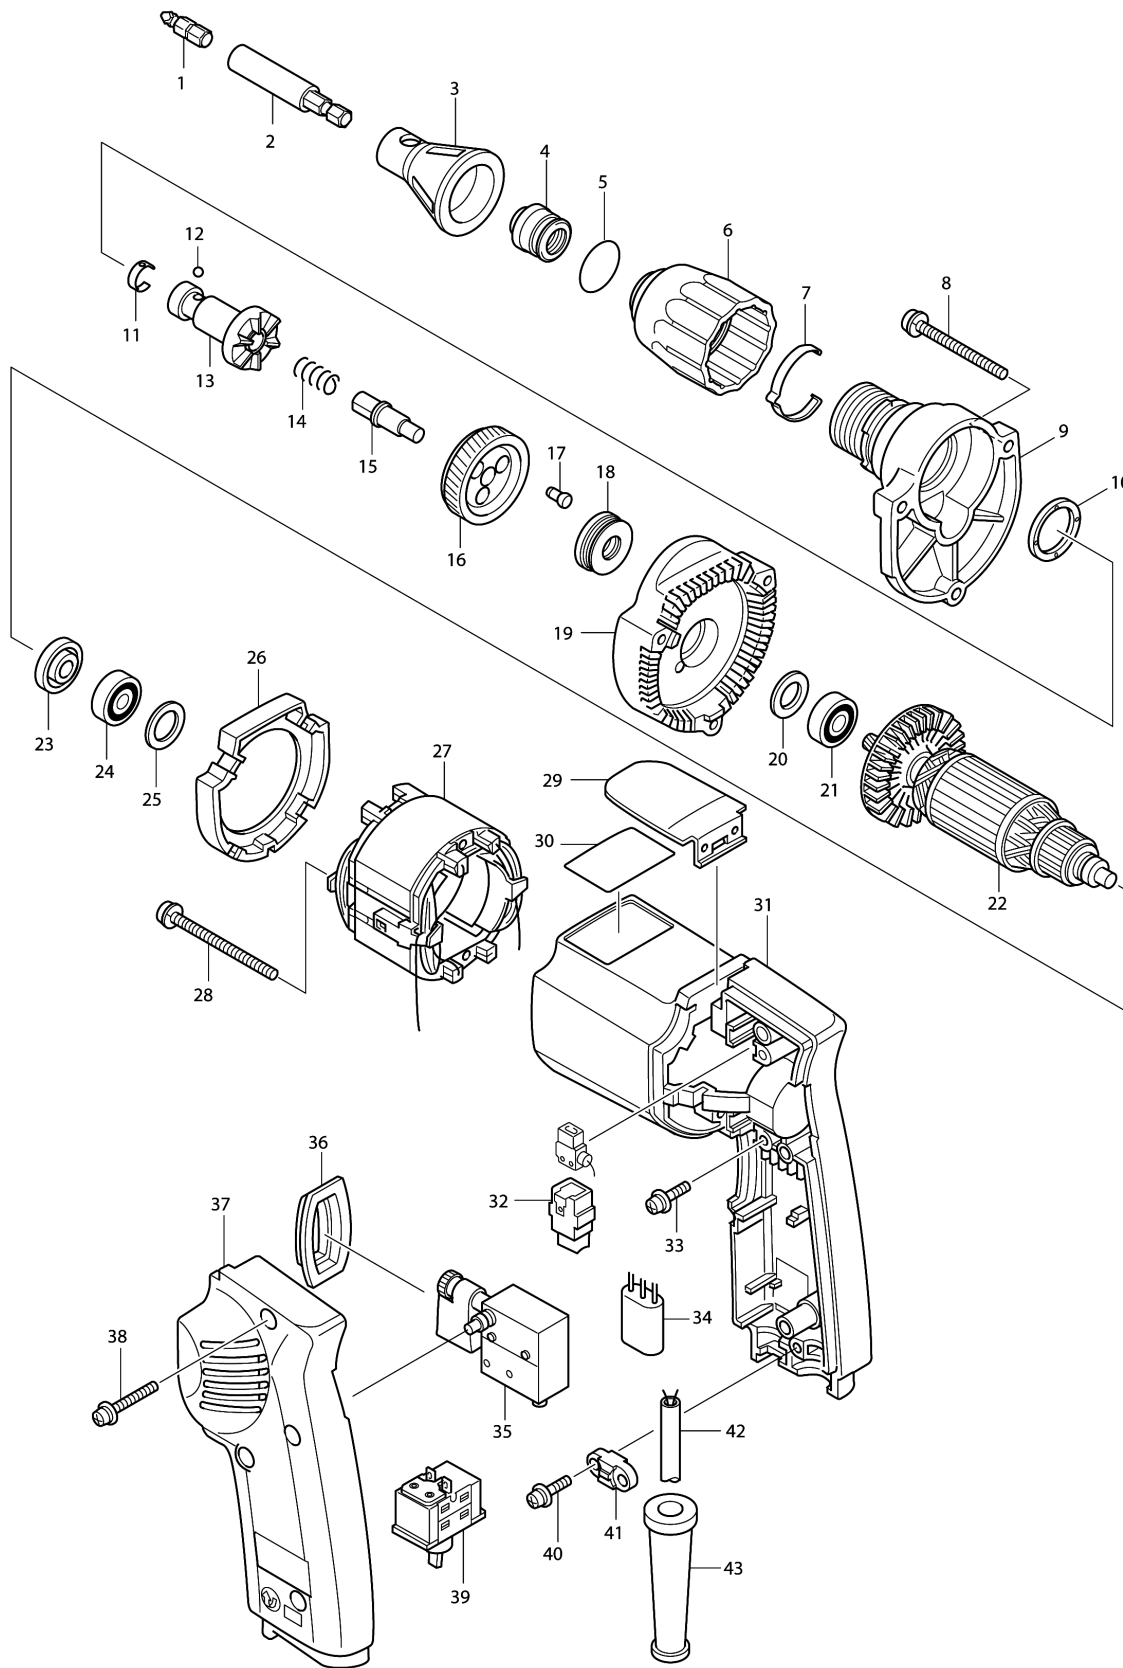

Model No.6822 DRYWALL SCREWDRIVER