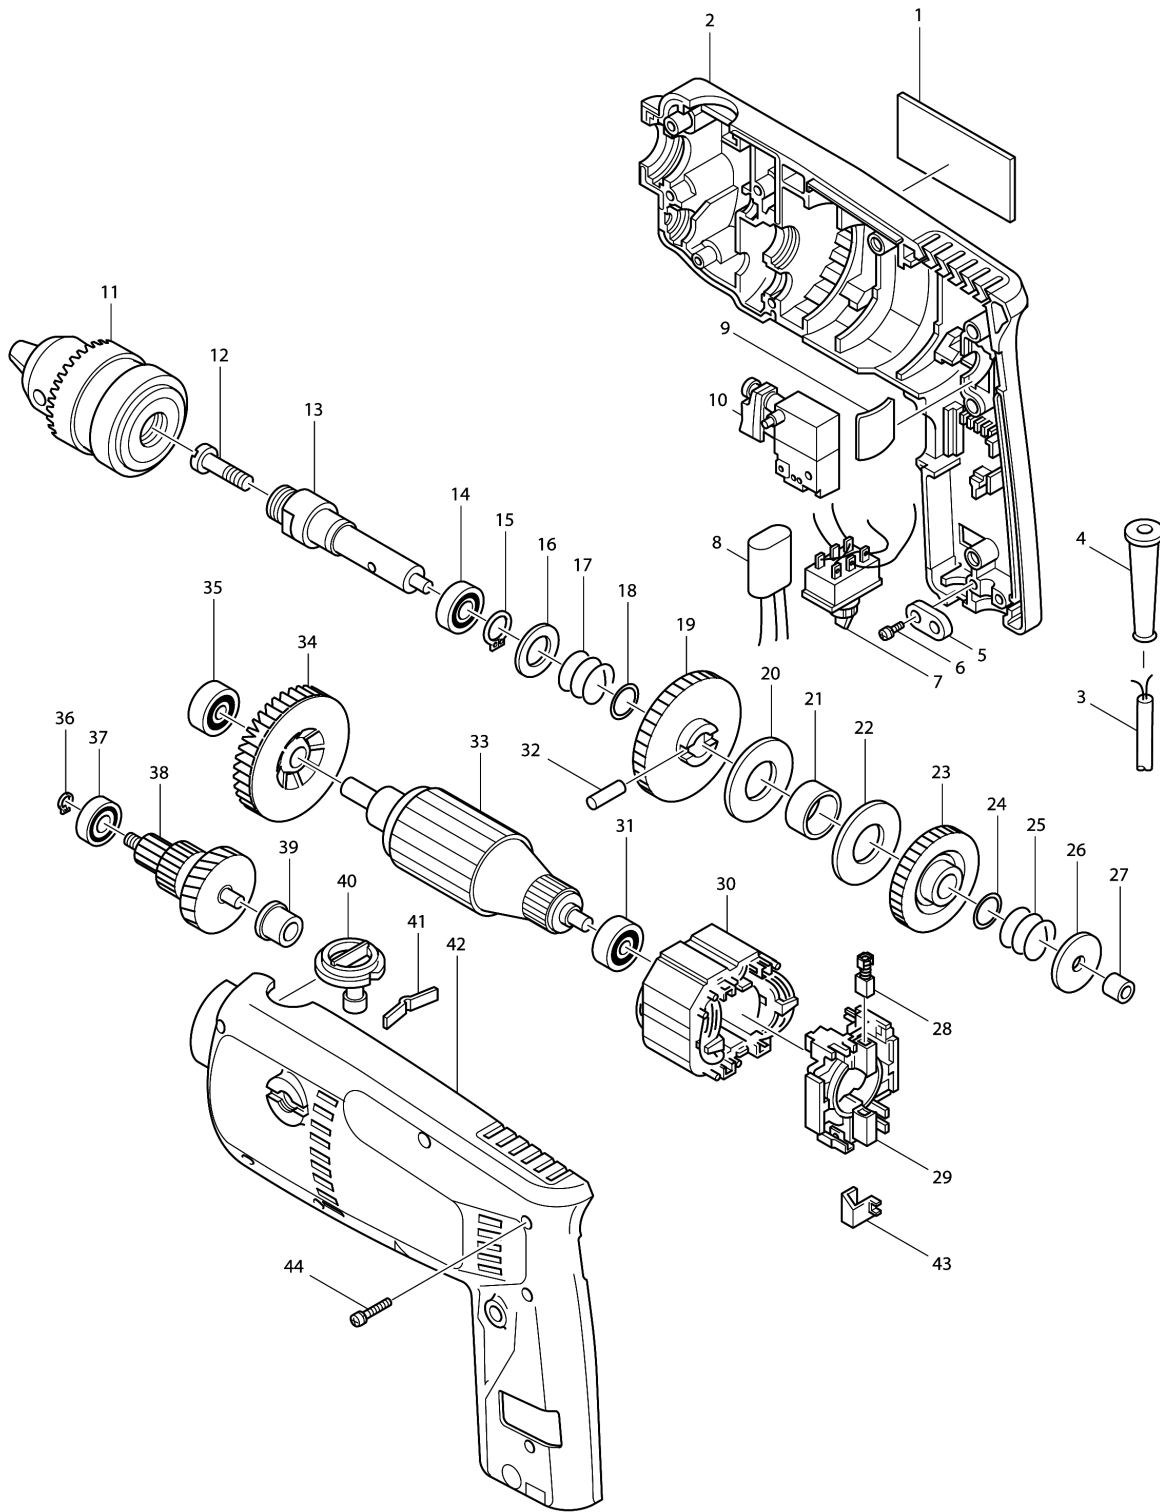

Model No.6310 2-SPEED DRILL 13MM