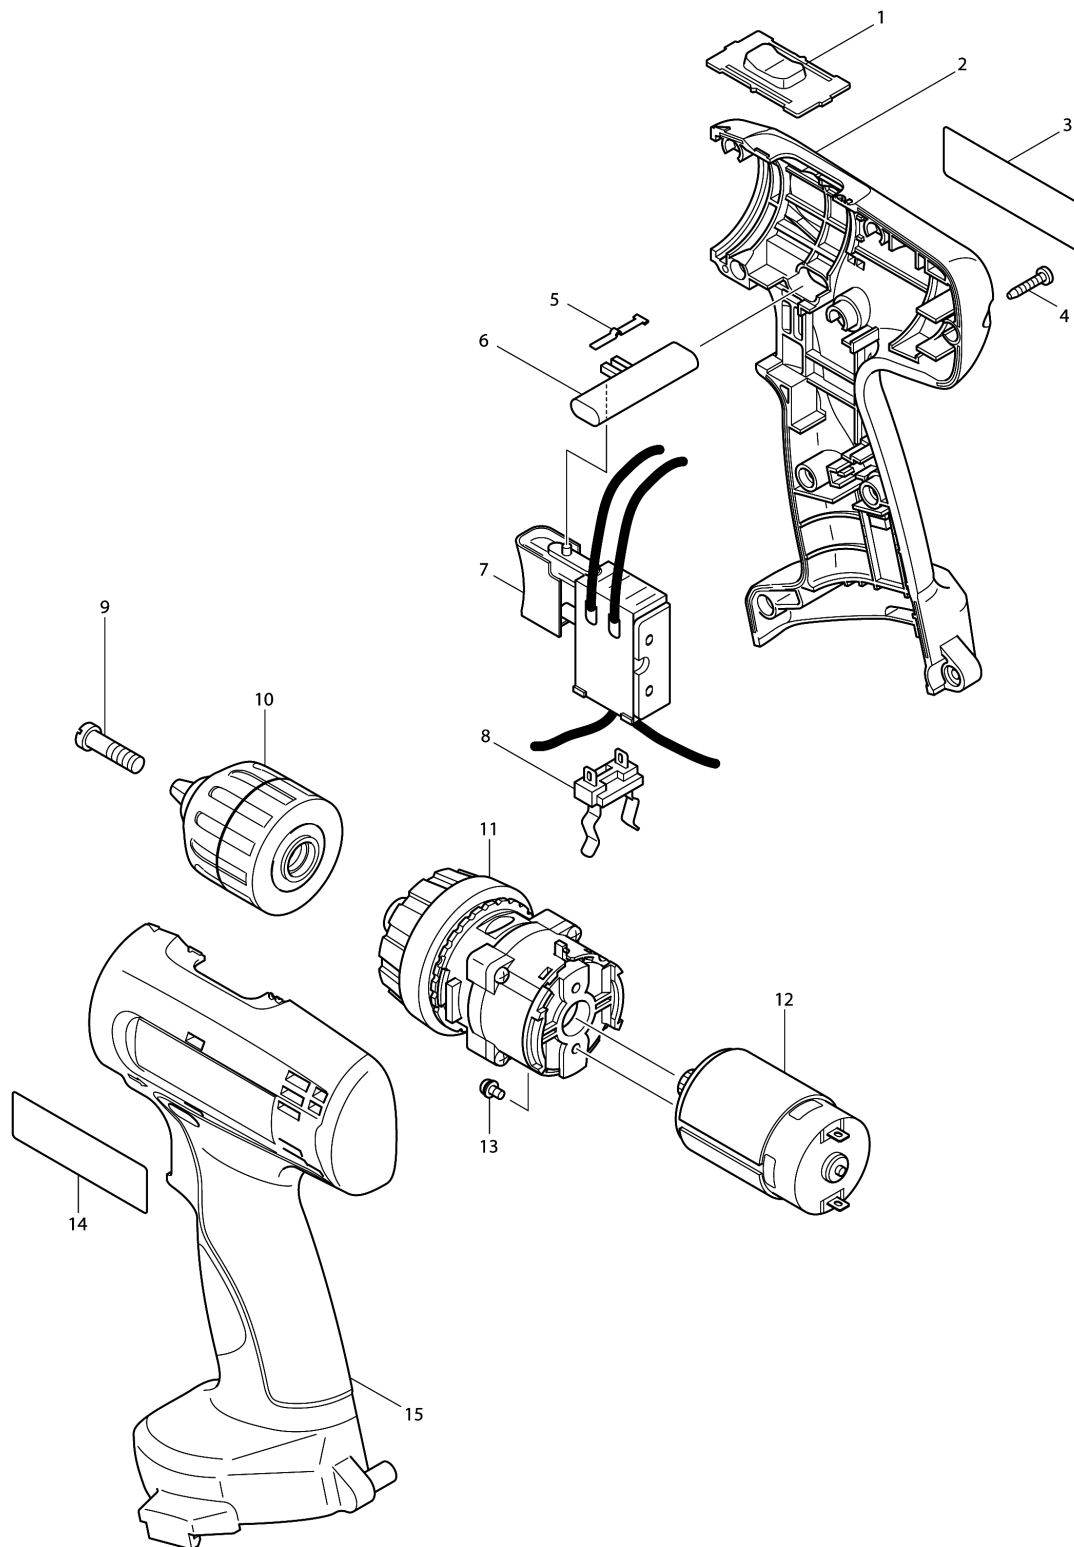

Model No.6280D CORDLESS DRIVER DRILL 10MM

Model No.6280D CORDLESS DRIVER DRILL 10MM

Item	Parts No.	Description	I/C	Qty	New/Old	Opt. 1	Opt. 2	Note
001	125102-2	SPEED CHANGE LEVER ASS'Y		1				
002	183795-1	HOUSING SET		1	*			
D10		INC. 14,15			*			
002-1	183824-0	HOUSING SET	<	1				
D10		INC. 15						
003	860447-8	NAME PLATE 6280D		1	*			
003-1	860447-8	NAME PLATE 6280D	<	1				
004	266130-9	TAPPING SCREW BIND PT 3X16		9				
005	232182-2	LEAF SPRING		1				
006	417283-9	F/R CHANGE LEVER		1				
007	650556-9	SWITCH C3NA-1-M1		1				
008	643909-9	BATTERY HOLDER		1				
009	251468-5	- FLAT HEAD SCREW M6X22		1				
010	763185-0	KEYLESS DRILL CHUCK 10		1	*			
010-1	763185-0	KEYLESS DRILL CHUCK 10	<	1				
011	125237-9	GEAR ASS'Y		1				
012	629819-4	DC MOTOR		1				
013	911003-8	PAN HEAD SCREW M3X6		2				
014	819001-5	MAKITA LABEL		1	*			
015	183795-1	HOUSING SET		1	*			
D10		INC. 2,14			*			
015-1	183824-0	HOUSING SET	<	1				
D10		INC. 2						
A01	414938-7	BATTERY COVER		2				
A02	***DC1414	DC1414 BATTERY CHARGER		1				
A03	784636-0	+ - BIT 2-65		1				
A04	824581-8	PLASTIC CARRYING CASE		1				
C10	417059-4	LATCH		2				
A05	192752-8	ML140 RECHARGEABLE FLASHLIGHT		1				
A06	345261-8	HOOK PLATE		2				
A07	417926-3	STRAP G0970200500		1				
A08	193985-8	BATTERY PA14 SET		2				

Please order the parts with part number.

Print Date 18/6/2019