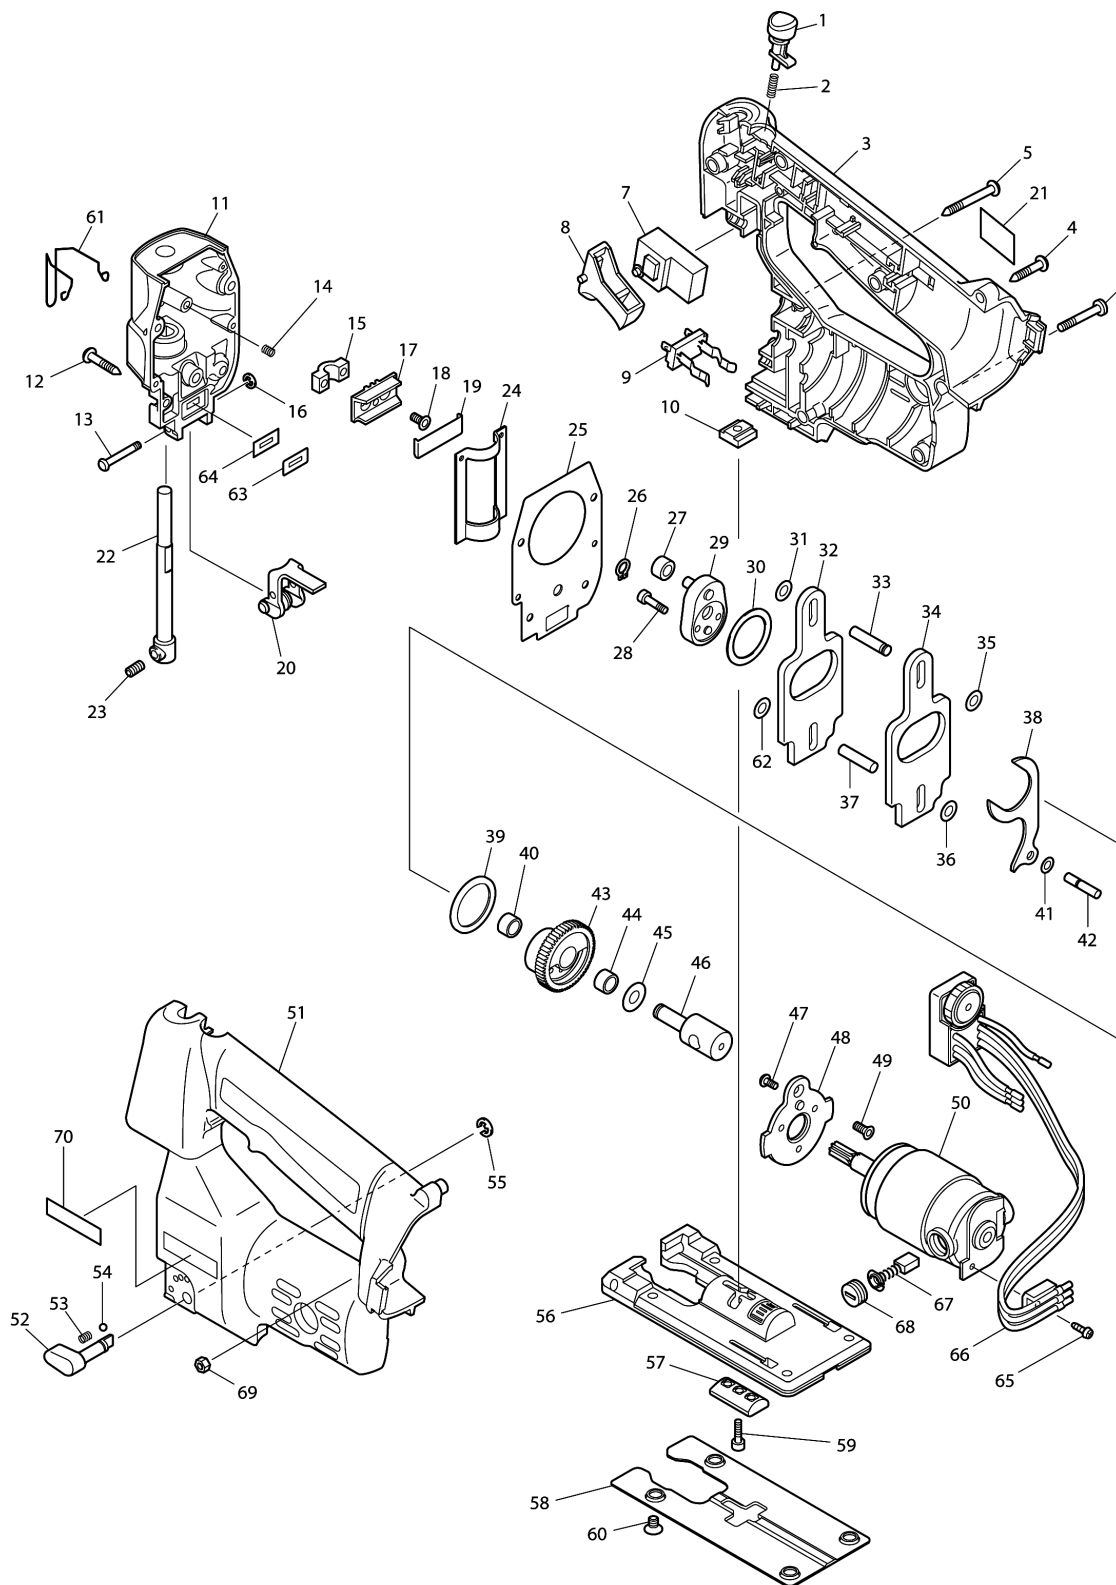

Model No.4331D CORDLESS JIG SAW

Model No.4331D CORDLESS JIG SAW

Item	Parts No.	Description	I/C	Qty	New/Old	Opt. 1	Opt. 2	Note
001	416644-0	SWITCH BUTTON		1				
002	233194-8	COMPRESSION SPRING 4		1				
003	183267-6	HOUSING SET		1				
D10		INC. 51,69,70						
004	265995-6	TAPPING SCREW 4X18		6	*			
004-1	265A48-7	TAPPING SCREW 4X18	O	6				
005	266050-7	TAPPING SCREW 4X30		1				
006	911148-2	PAN HEAD SCREW M4X25		1				
007	651976-0	SWITCH TG73BD		1				
008	416642-4	SWITCH LEVER		1				
009	643918-8	BATTERY HOLDER		1				
010	164749-7	HOLDER		1				
011	152645-1	GEAR HOUSING COVER COMPLETE		1	*			
011-1	153391-9	GEAR HOUSING COVER COMPLETE	<	1				
C10	253310-6	THIN WASHER 10		1				
C20	421821-1	DUST SEAL 8		1				
012	265995-6	TAPPING SCREW 4X18		4	*			
012-1	265A48-7	TAPPING SCREW 4X18	O	4				
013	256693-3	PIN 4		1				
014	231314-8	COMPRESSION SPRING 4		2				
015	316608-3	HOLDER		1				
016	961017-7	STOP RING E-3		1				
017	310028-3	SLIDER		1				
018	265035-0	COUNTERSUNK HEAD SCREW M4X10		2				
019	344232-2	THRUST PLATE		1				
020	151426-0	RETAINER COMPLETE		1	*			
C10	256667-4	PIN 4		1	*			
C20	322709-7	ROLLER		1	*			
C30	961017-7	STOP RING E-3		1	*			
020-1	152947-5	RETAINER COMPLETE	X	1				
C10	268074-9	PIN 4		1				
C20	152950-6	ROLLER COMPLETE		1				
C30	961017-7	STOP RING E-3		1				
021	852646-6	NAME PLATE 4331D		1				
022	165089-6	ROD		1				
023	265894-2	H.S.SET SCREW(CUP POINT) M6X8		1				
024	344137-6	SLIDE PLATE		1				
025	421692-6	GASKET		1				
026	961004-6	RETAINING RING S-8		1				
027	212010-7	NEEDLE BEARING 607		1				