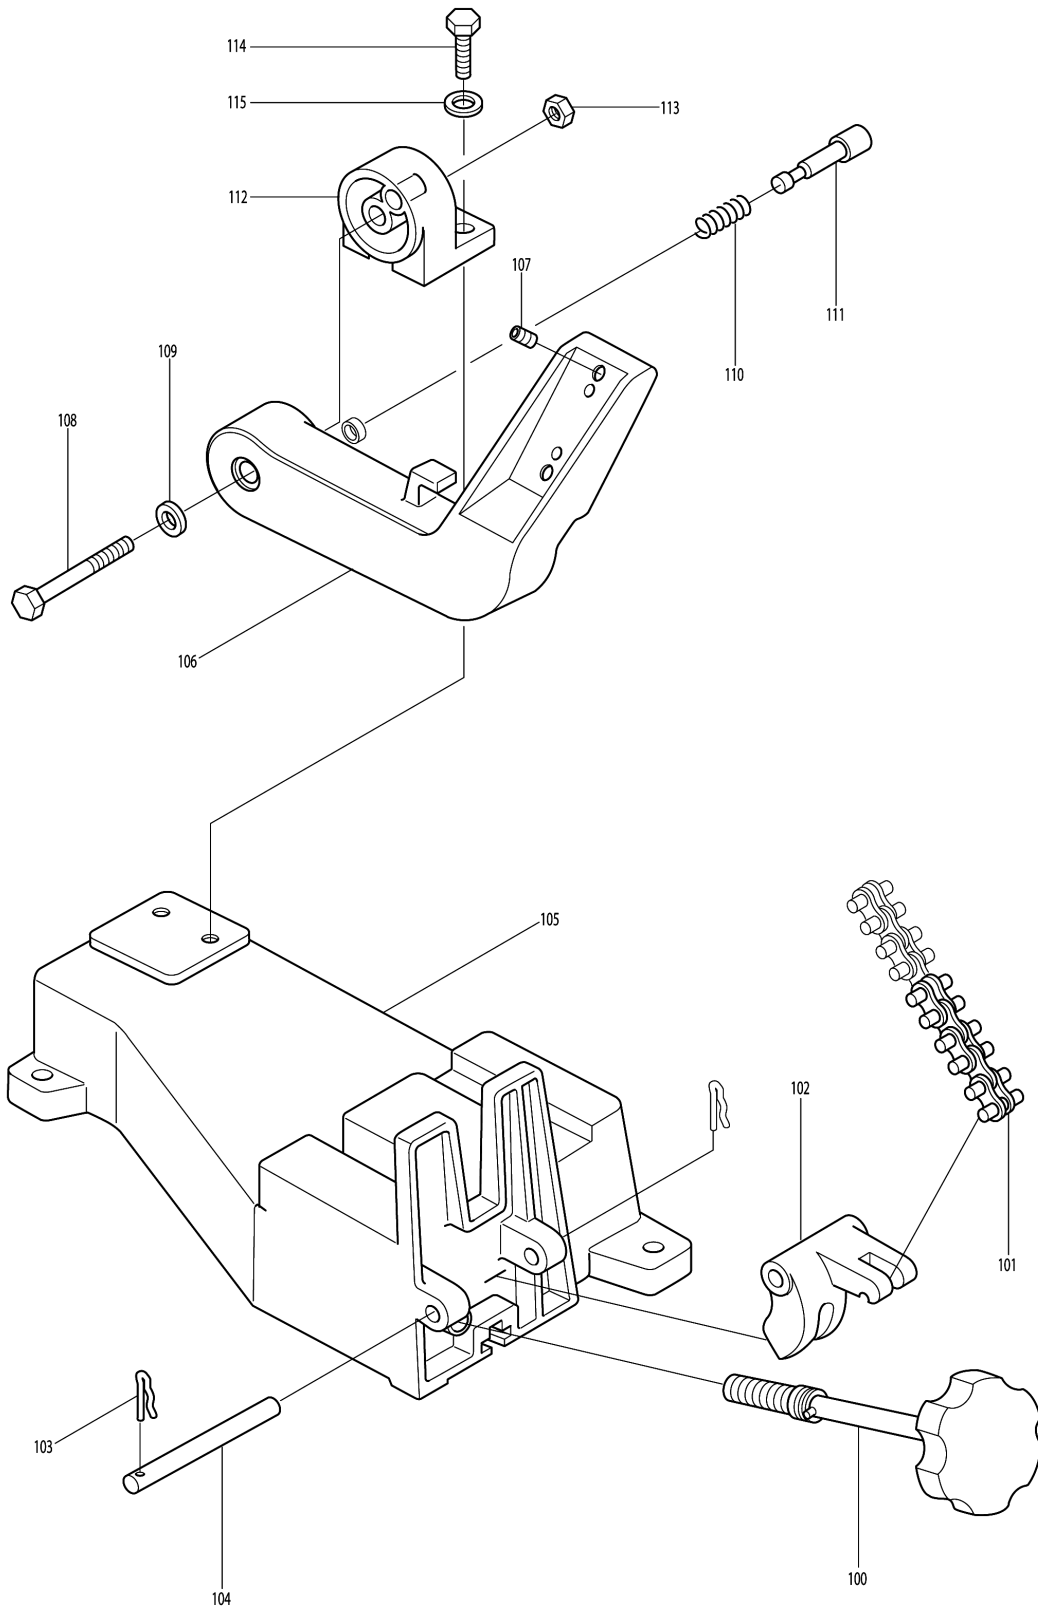

Model No.2106 PORTABLE BAND SAW

Model No.2106 PORTABLE BAND SAW

Model No.2106 PORTABLE BAND SAW

Item	Parts No.	Description	I/C	Qty	New/Old	Opt. 1	Opt. 2	Note
001	922361-7	HEX. SOCKET HEAD BOLT M6X40		2				
002	941152-7	FLAT WASHER 6		2				
003	273624-7	GRIP 80		1				
004	265899-2	HEX. SOCKET HEAD BOLT M5X22		6				
005-1	164933-4	FRAME COVER		1				
006	251951-2	HEX. SOCKET HEAD BOLT M5X10		4				
007	272223-2	LEVER 60		1				
008	267041-1	FLAT WASHER 20		1				
009	316025-7	UPPER HOLDER		1				
010	210006-2	BALL BEARING 696ZZ		1				
011	941152-7	FLAT WASHER 6		1				
012	210006-2	BALL BEARING 696ZZ		1				
014	251337-0	+ PAN HEAD SCREW M5		1				
015	911248-8	PAN HEAD SCREW M5X28		2				
016	210006-2	BALL BEARING 696ZZ		1				
017	256033-5	PIN 6		1				
018	210006-2	BALL BEARING 696ZZ		1				
019	941152-7	FLAT WASHER 6		1				
020	210006-2	BALL BEARING 696ZZ		1				
022	251337-0	+ PAN HEAD SCREW M5		1				
023	231449-5	COMPRESSION SPRING 11		1				
024	343489-2	TENSION PLATE		1				
025	231449-5	COMPRESSION SPRING 11		1				
026	343494-9	SLEEVE 5		1				
027	911221-8	PAN HEAD SCREW M5X16		1				
028	163276-1	SLIDE PLATE		1				
029	343494-9	SLEEVE 5		3				
030	911244-6	PAN HEAD SCREW M5X25		3				
031	253749-3	FLAT WASHER 16		1				
032	421333-4	RUBBER TIRE		1				
033	152325-9	WHEEL COMPLETE		1				
C10	214209-0	PLANE BEARING 16		1				
034	253749-3	FLAT WASHER 16		1				
035	265900-3	HEX. SOCKET HEAD BOLT M6X12		1				
036	210006-2	BALL BEARING 696ZZ		1				
037	256033-5	PIN 6		1				
038	210006-2	BALL BEARING 696ZZ		1				
039	941152-7	FLAT WASHER 6		1				
040	251337-0	+ PAN HEAD SCREW M5		1				
042	210006-2	BALL BEARING 696ZZ		1				