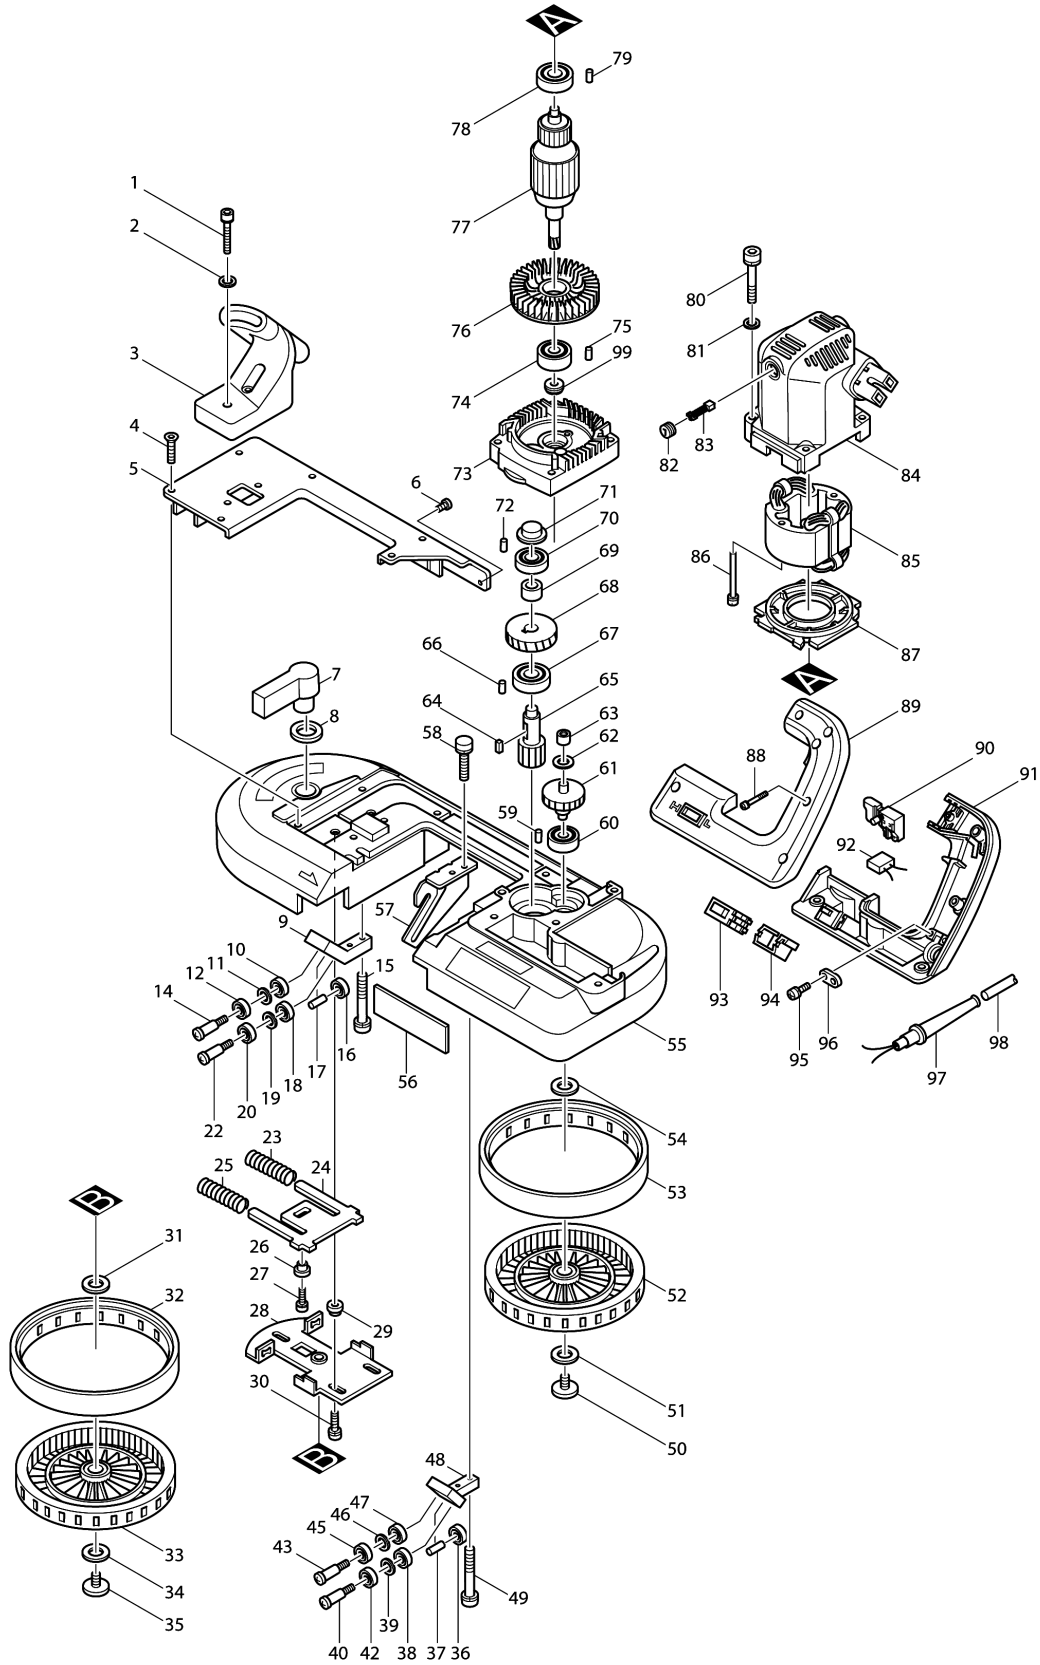

Model No.2106 PORTABLE BAND SAW